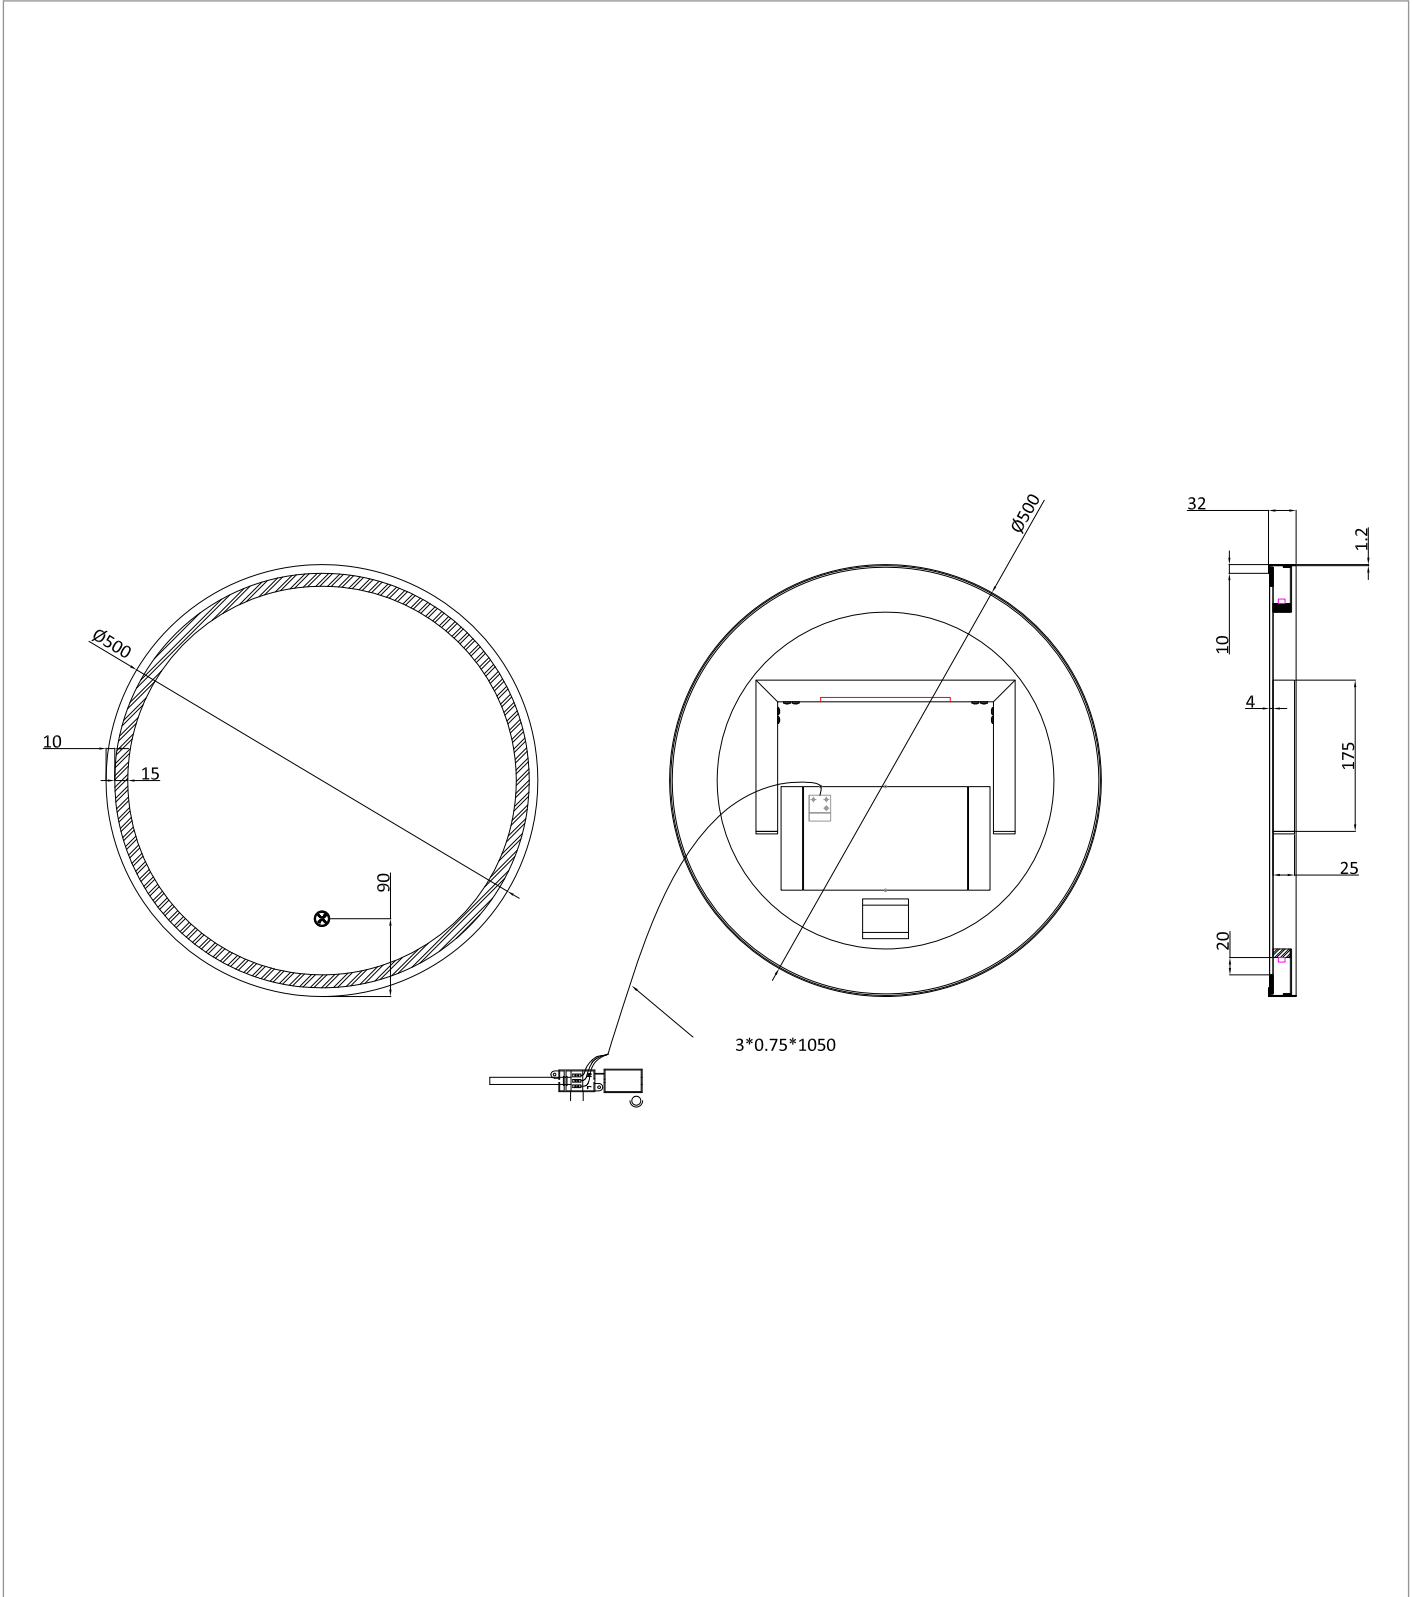

PRODUCT DATA SHEET

PRODUCT CODE

IF_MIRROR50T

RANGE

Infinity

DESCRIPTION

Infinity Illuminated Mirror 500 Slate

WEBSITE LINK

[Click Here](#)

CATEGORY	Cabinets & Mirrors
WARRANTY DETAILS	5 Years
COLOUR	Slate
FINISH APPLICATION	PVD
PRIMARY MATERIAL	Glass
SECONDARY MATERIAL	304 Stainless Steel
INSTALL TYPE	Wall Mounted
PRODUCT WIDTH MM	500
PRODUCT HEIGHT MM	500
PRODUCT LENGTH MM	30
PRODUCT DEPTH MM	32
PRODUCT NET WEIGHT KG	4

STANDARDS	EN60598,EN60529,EN62510
HANDING MIRROR & CABINETS	Portrait Only
TEMPERATURE CHANGING	Yes
SHELVES ADJUSTABLE	No
SHAVER SOCKET INCLUDED	No
CABLE LENGTH (MM)	1050
COLOUR RANGE (K)	3000-6400K
LUMINOUS EFFICACY (LM/W)	95
COLOUR RENDERING INDEX (RA)	85
ENERGY RATING	E
SWITCH TYPE	Touch switch
DIMMABLE	No
LIGHT TYPE	LED
LED WATTAGE	6.2W
DRIVER WATTAGE	15W
IP RATING HEATING	IP44

TECHNICAL DIMENSIONS

Dimensions in mm unless otherwise specified.

Tolerances (per material type) apply.

SPARES LIST

Only the parts labelled are available as spares.

NUMBER	PART CODE	DESCRIPTION
1	MIRRORFIX	Fix Screw Pack Keyhole Mirror Fix