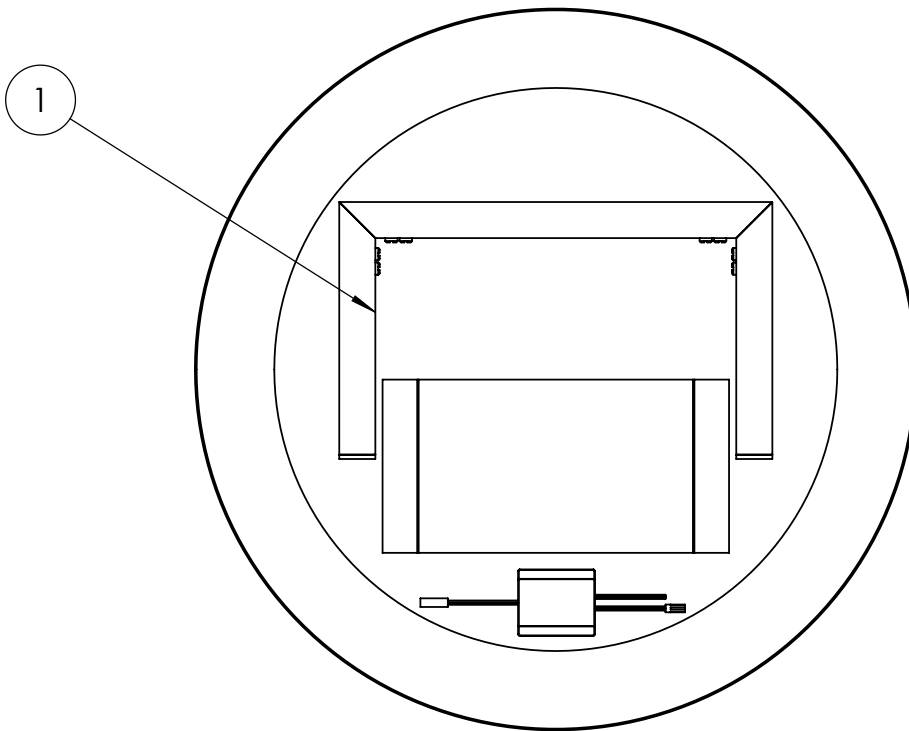

[Click Here](#)

CATEGORY	Cabinets & Mirrors
WARRANTY DETAILS	5 Years
COLOUR	Slate
FINISH APPLICATION	PVD
PRIMARY MATERIAL	Glass
SECONDARY MATERIAL	304 Stainless Steel
INSTALL TYPE	Wall Mounted
PRODUCT WIDTH MM	500
PRODUCT HEIGHT MM	500
PRODUCT LENGTH MM	30
PRODUCT DEPTH MM	32
PRODUCT NET WEIGHT KG	4

STANDARDS	EN60598,EN60529,EN62510
HANDING MIRROR & CABINETS	Portrait Only
TEMPERATURE CHANGING	Yes
SHELVES ADJUSTABLE	No
SHAVER SOCKET INCLUDED	No
CABLE LENGTH (MM)	1050
COLOUR RANGE (K)	3000-6400K
LUMINOUS EFFICACY (LM/W)	95
COLOUR RENDERING INDEX (RA)	85
ENERGY RATING	E
SWITCH TYPE	Touch switch
DIMMABLE	No
LIGHT TYPE	LED
LED WATTAGE	6.2W
DRIVER WATTAGE	15W
IP RATING HEATING	IP44

TECHNICAL DIMENSIONS

Dimensions in mm unless otherwise specified.

Tolerances (per material type) apply.

SPARES LIST

Only the parts labelled are available as spares.

NUMBER	PART CODE	DESCRIPTION
1	MIRRORFIX	Fix Screw Pack Keyhole Mirror Fix