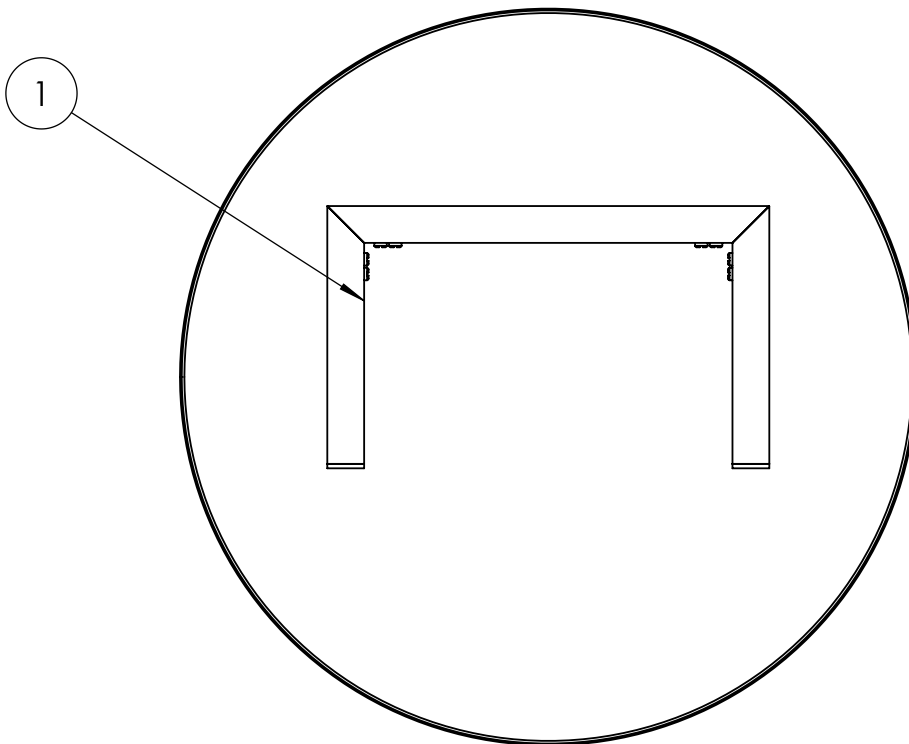

PRODUCT DATA SHEET

PRODUCT CODE

IF_NIMIRROR50F

RANGE

Infinity

DESCRIPTION

Infinity Non-Illuminated Mirror 500
Brushed Brass

WEBSITE LINK

TECHNICAL DIMENSIONS

Dimensions in mm unless otherwise specified.

Tolerances (per material type) apply.

SPARES LIST

Only the parts labelled are available as spares.

NUMBER	PART CODE	DESCRIPTION
1	MIRRORFIX	Fix Screw Pack Keyhole Mirror Fix