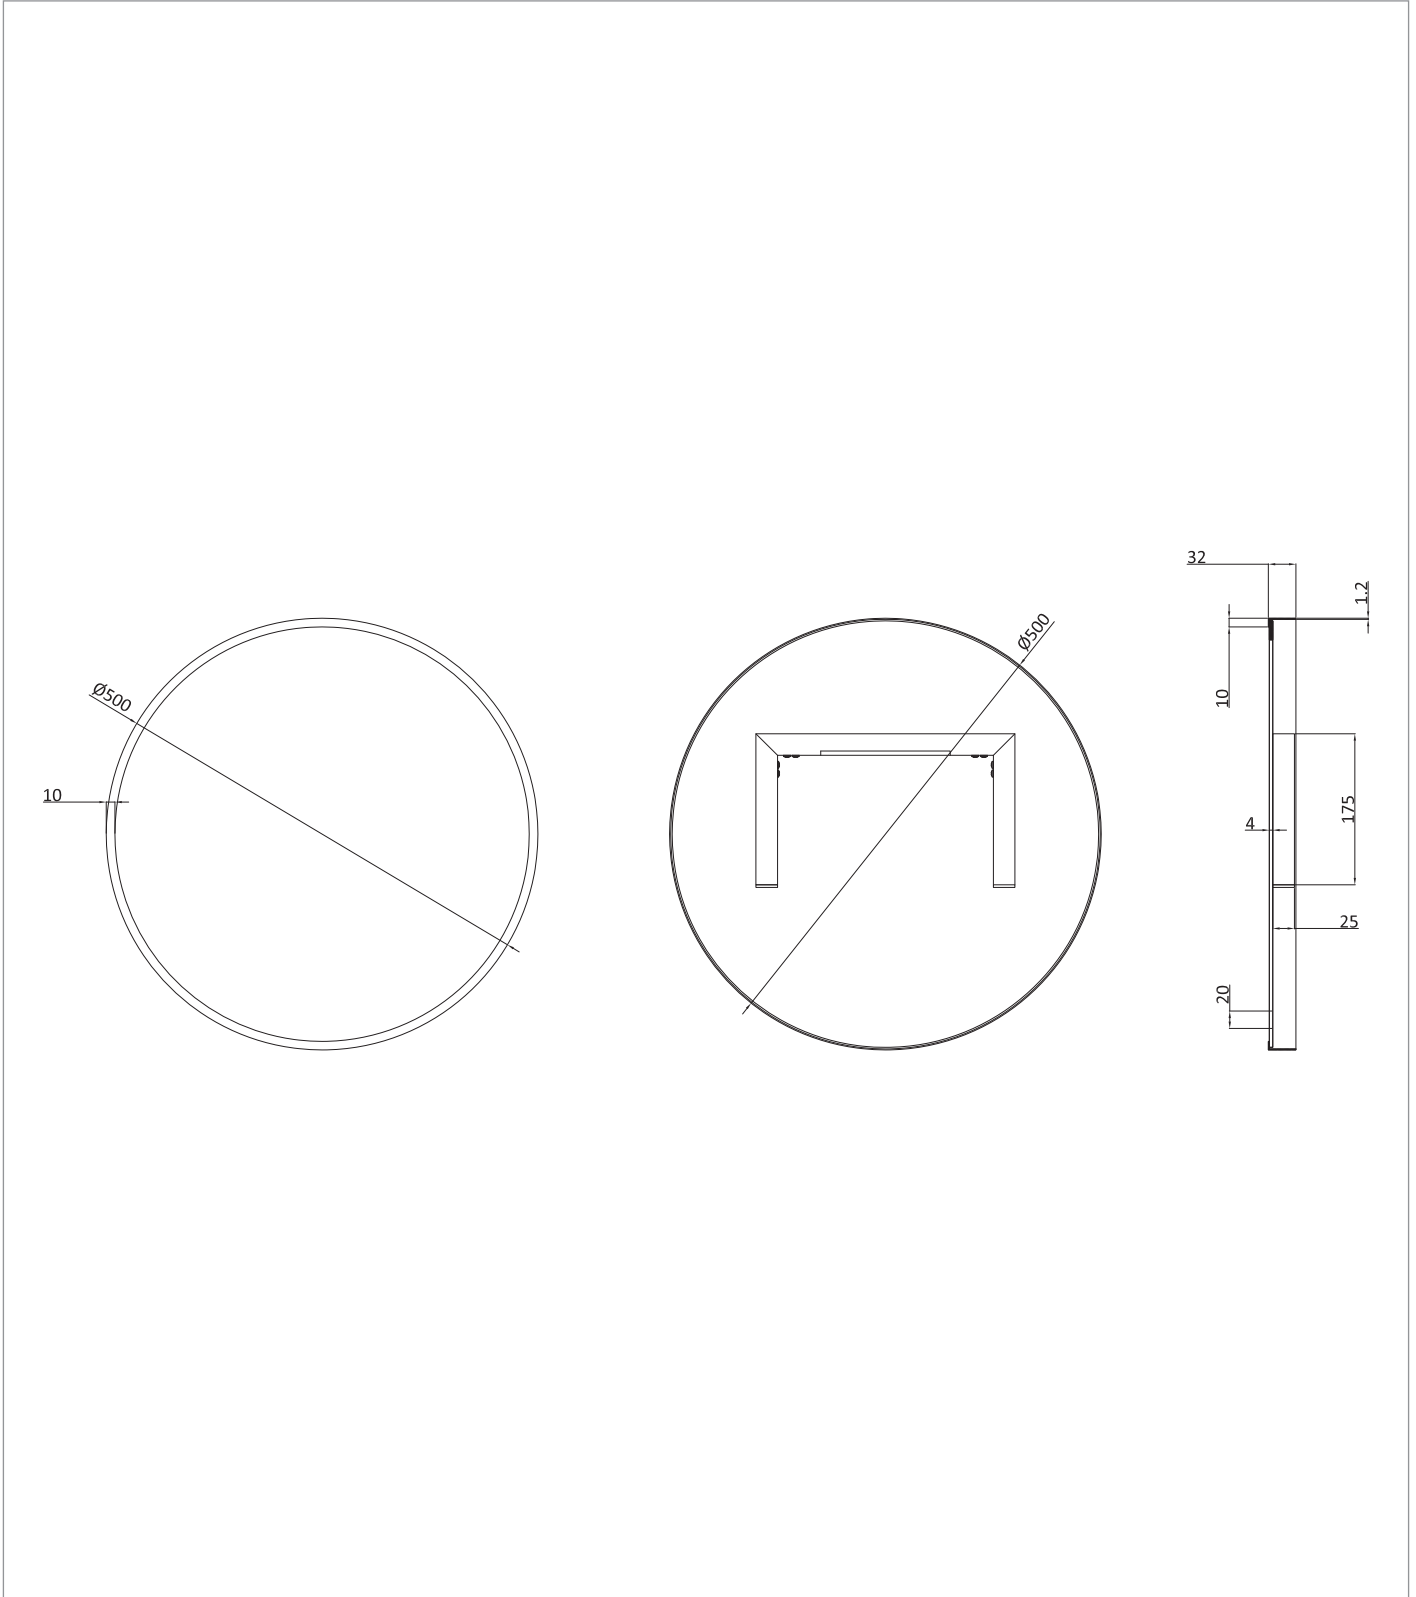

TECHNICAL DIMENSIONS

Dimensions in mm unless otherwise specified.

Tolerances (per material type) apply.