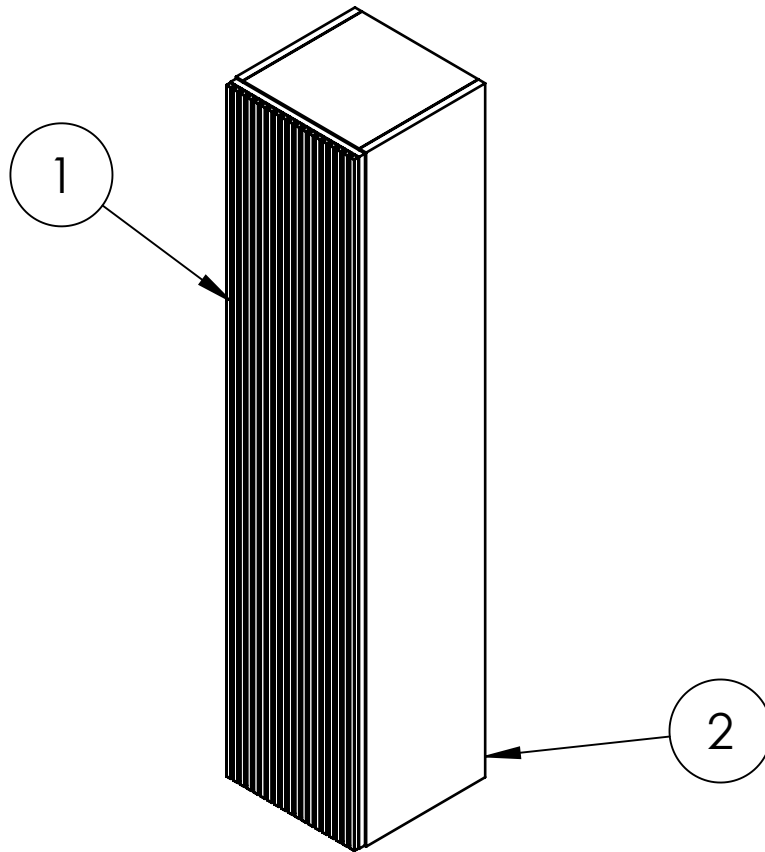

SPARES LIST

Only the parts labelled are available as spares.

NUMBER	PART CODE	DESCRIPTION
1	TF_LM3516FMOAN+	Limit Tower Front For LM3516FMOAN+
	TF_LM3516FRWAN+	Limit Tower Front For LM3516FRWAN+
	TF_LM3516FSTAN+	Limit Tower Front For LM3516FSTAN+
	TF_LM3516FWSAN+	Limit Tower Front For LM3516FWSAN+
2	WBRACKETSLM3516+	Wall Brackets x2 Limit Tower Unit