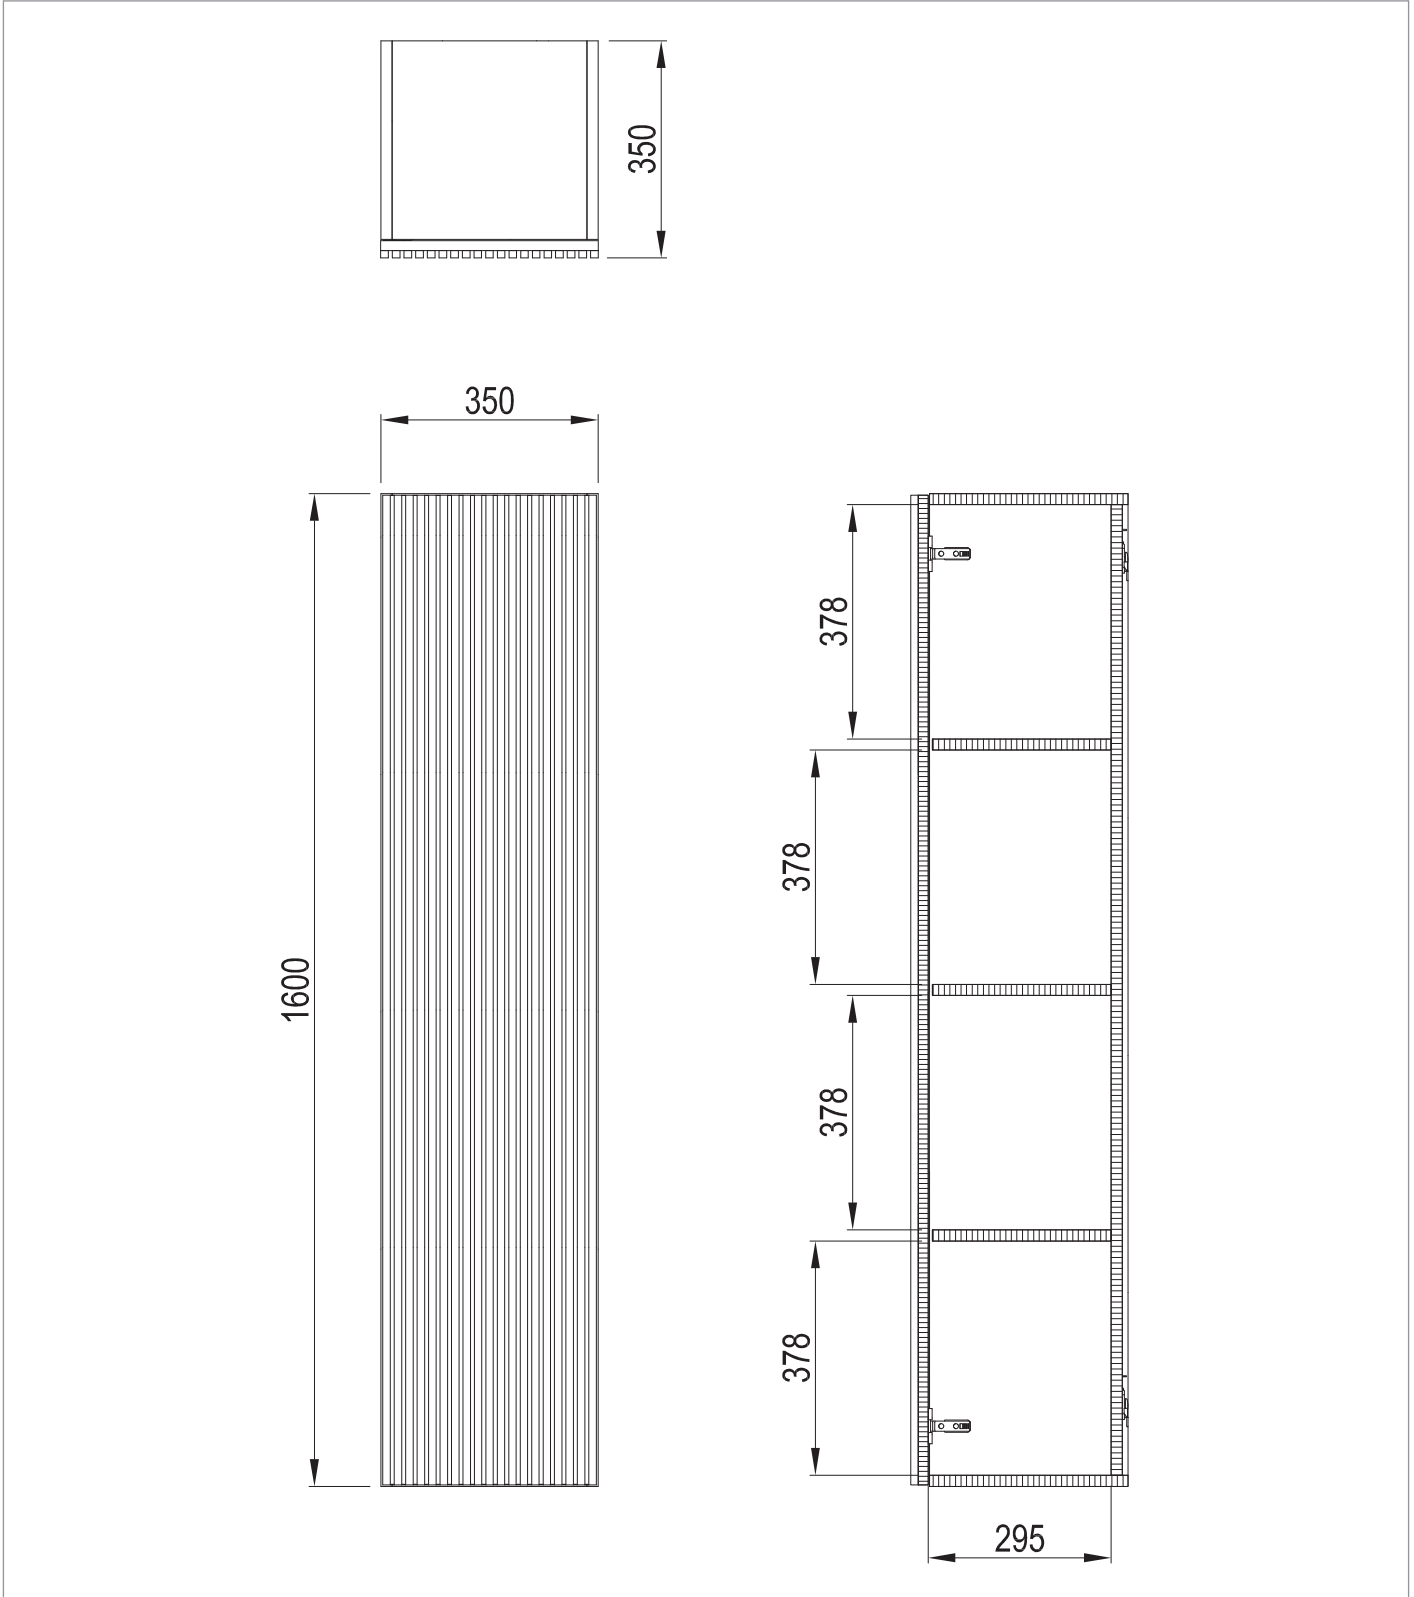

PRODUCT DATA SHEET

PRODUCT CODE

LM3516FRWAN_V2

RANGE

Limit

DESCRIPTION

Limit Tower Unit Royal Walnut

WEBSITE LINK

[Click Here](#)

| | |
|-----------------------|--------------|
| CATEGORY | Furniture |
| WARRANTY DETAILS | 10 Years |
| COLOUR | Royal Walnut |
| PRIMARY MATERIAL | MFC |
| INSTALL TYPE | Wall Mounted |
| PRODUCT WIDTH MM | 350 |
| PRODUCT HEIGHT MM | 1600 |
| PRODUCT DEPTH MM | 350 |
| PRODUCT NET WEIGHT KG | 42 |

| | |
|-----------------|-----|
| DRAWER BOX | MFC |
| WALL HANGERS | Yes |
| ADJUSTABLE FEET | No |

TECHNICAL DIMENSIONS

Dimensions in mm unless otherwise specified.

Tolerances (per material type) apply.