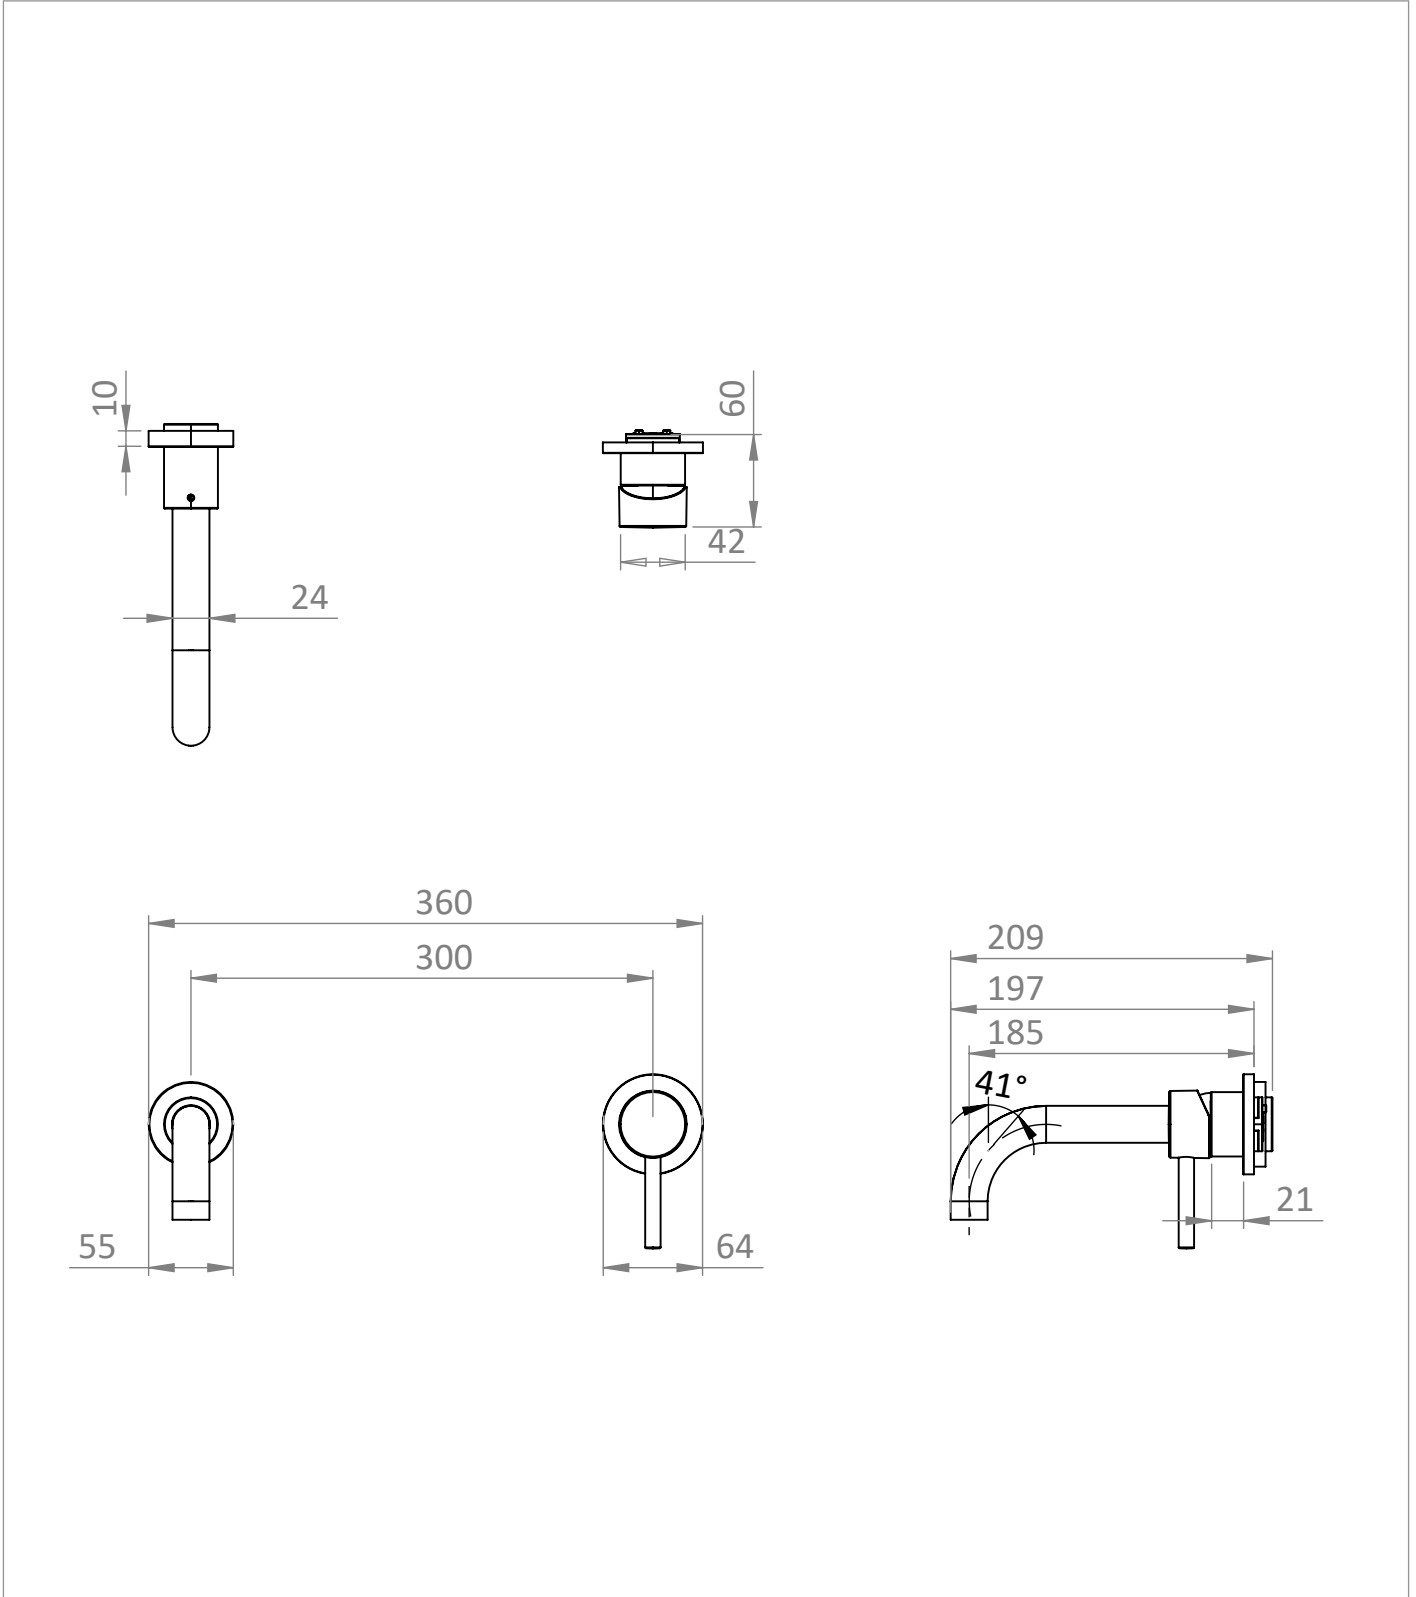

## DESCRIPTION

Fusion Basin 2 Hole Set Wall Mounted Chrome

## WEBSITE LINK

[Click Here](#)

CATEGORY	Brassware
WARRANTY DETAILS	15 Years
COLOUR	Chrome
FINISH APPLICATION	Electroplated
PRIMARY MATERIAL	Brass
INSTALL TYPE	Wall Mounted
PRODUCT WIDTH MM	360
PRODUCT LENGTH MM	209
PRODUCT NET WEIGHT KG	1.22
MINIMUM PRESSURE (BAR)	0.2
MAX WORKING PRESSURE (BAR)	5

STANDARDS	BS EN 817:2008
NUMBER OF OUTLETS	1
NUMBER OF FUNCTIONS	1
HEADWORK	35mm Single lever ceramic cartridge
SPOUT PROJECTION	205
SWIVEL SPOUT	No
INLET CONNECTIONS THREAD	G1/2"
FLOW REGULATOR	Neoperl aerator
WASTE INCLUDED	No
ANTI-SCALD	No
ENERGY SAVING	No

## TECHNICAL DIMENSIONS

Dimensions in mm unless otherwise specified.

Tolerances (per material type) apply.