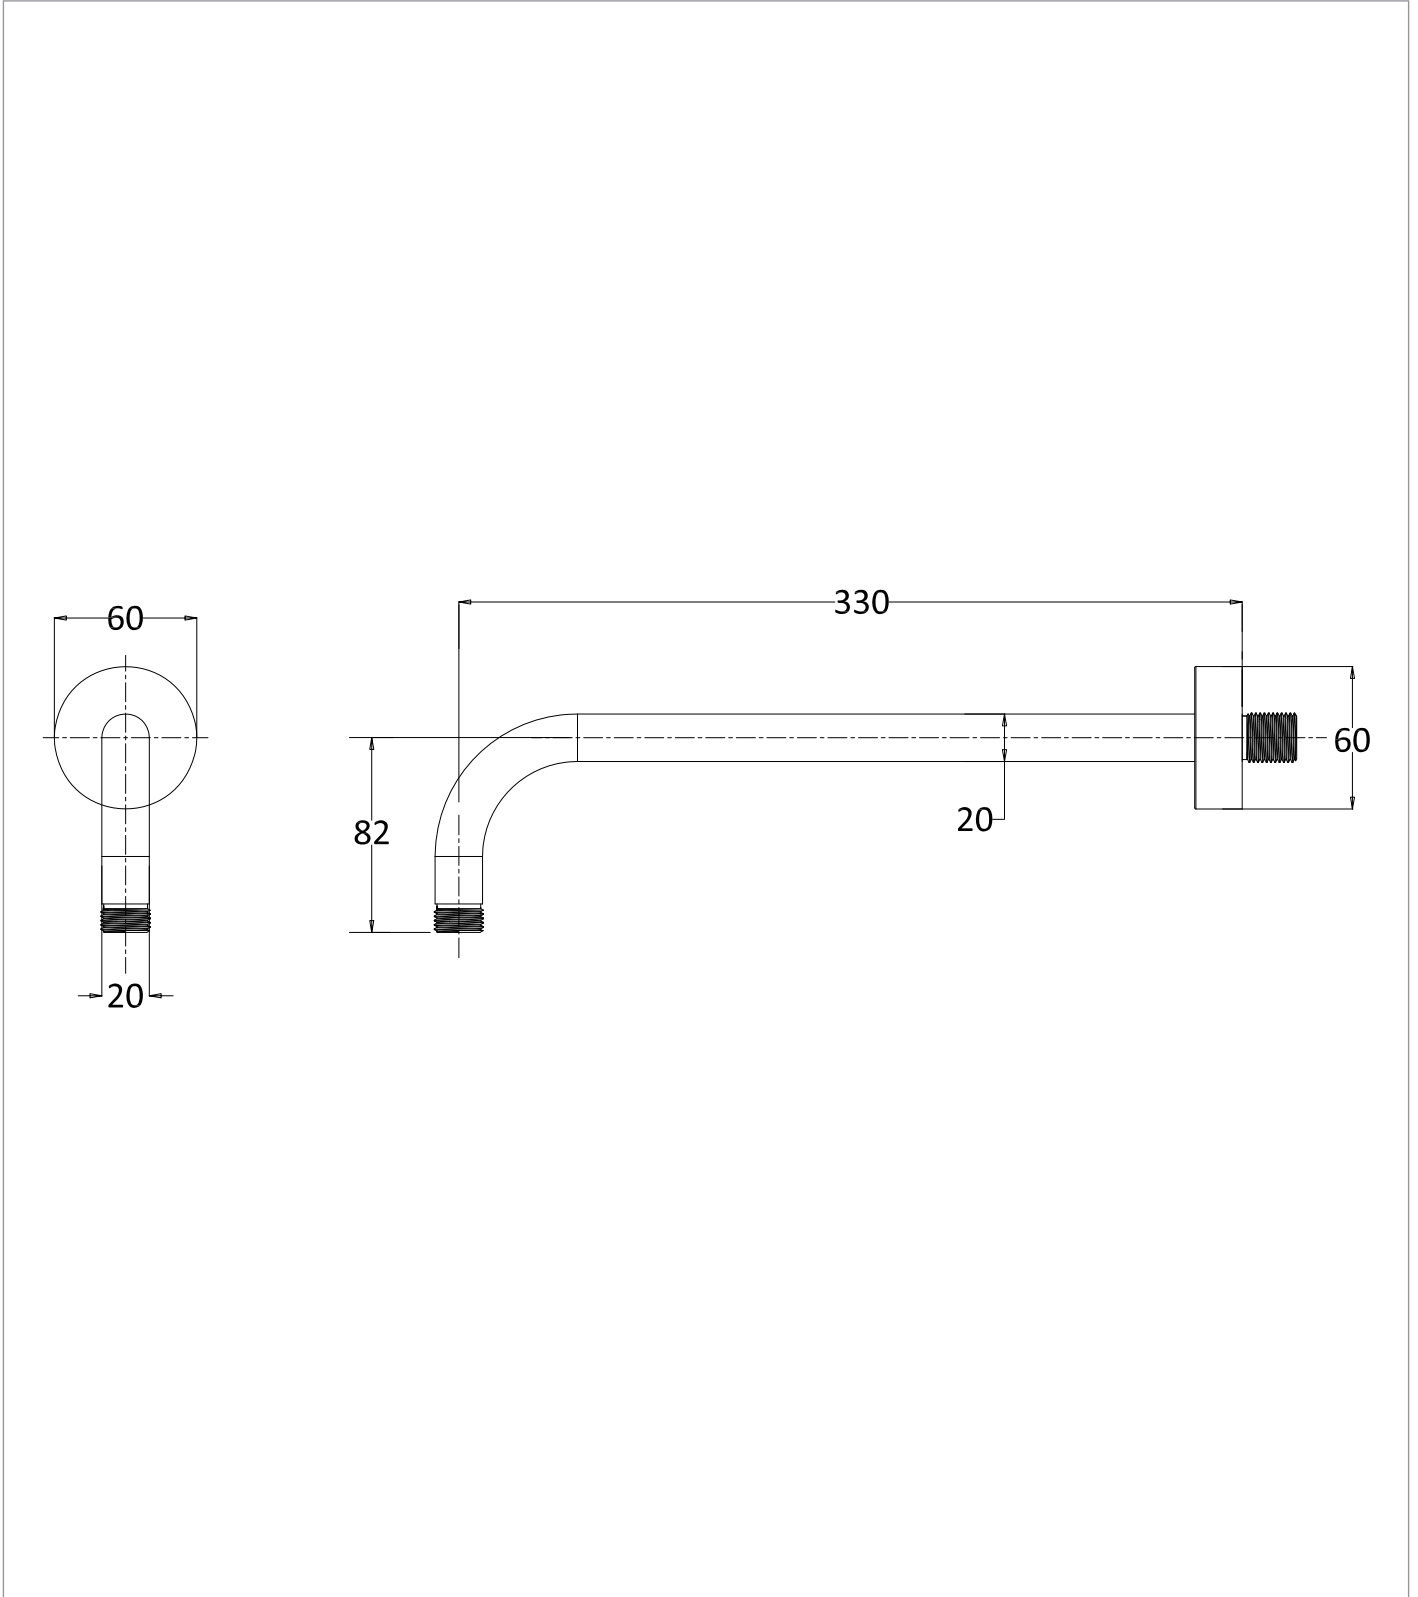

PRODUCT DATA SHEET

PRODUCT CODE

MBFU34W

RANGE

Fusion

DESCRIPTION

Fusion Shower Wall Arm 340mm
Chrome

CATEGORY	Brassware
WARRANTY DETAILS	15 Years
COLOUR	Chrome
FINISH APPLICATION	Electroplated
PRIMARY MATERIAL	Brass
INSTALL TYPE	Wall Mounted
PRODUCT WIDTH MM	20
PRODUCT HEIGHT MM	80
PRODUCT LENGTH MM	340
PRODUCT DEPTH MM	340
PRODUCT NET WEIGHT KG	0.3
MINIMUM PRESSURE (BAR)	0.5
MAX WORKING PRESSURE (BAR)	5

NUMBER OF OUTLETS	1
NUMBER OF FUNCTIONS	1
INLET CONNECTIONS THREAD	G1/2"
OUTLET CONNECTIONS THREAD	G1/2"
WASTE INCLUDED	No
ANTI-SCALD	No
ENERGY SAVING	No

PRESSURE (BAR)	0.2	0.5	1	2	3	4	5
PRIMARY FLOWRATE							
HANDSET FLOWRATE							
MASSAGE FLOW RATE							
AIR FLOW RATE							
WIRE FLOW RATE							
WATERFALL FLOW RATE							
MIST FLOW RATE							
HANDSPRAY FLOW RATE							

TECHNICAL DIMENSIONS

Dimensions in mm unless otherwise specified.

Tolerances (per material type) apply.

SPARES LIST

Only the parts labelled are available as spares.

--