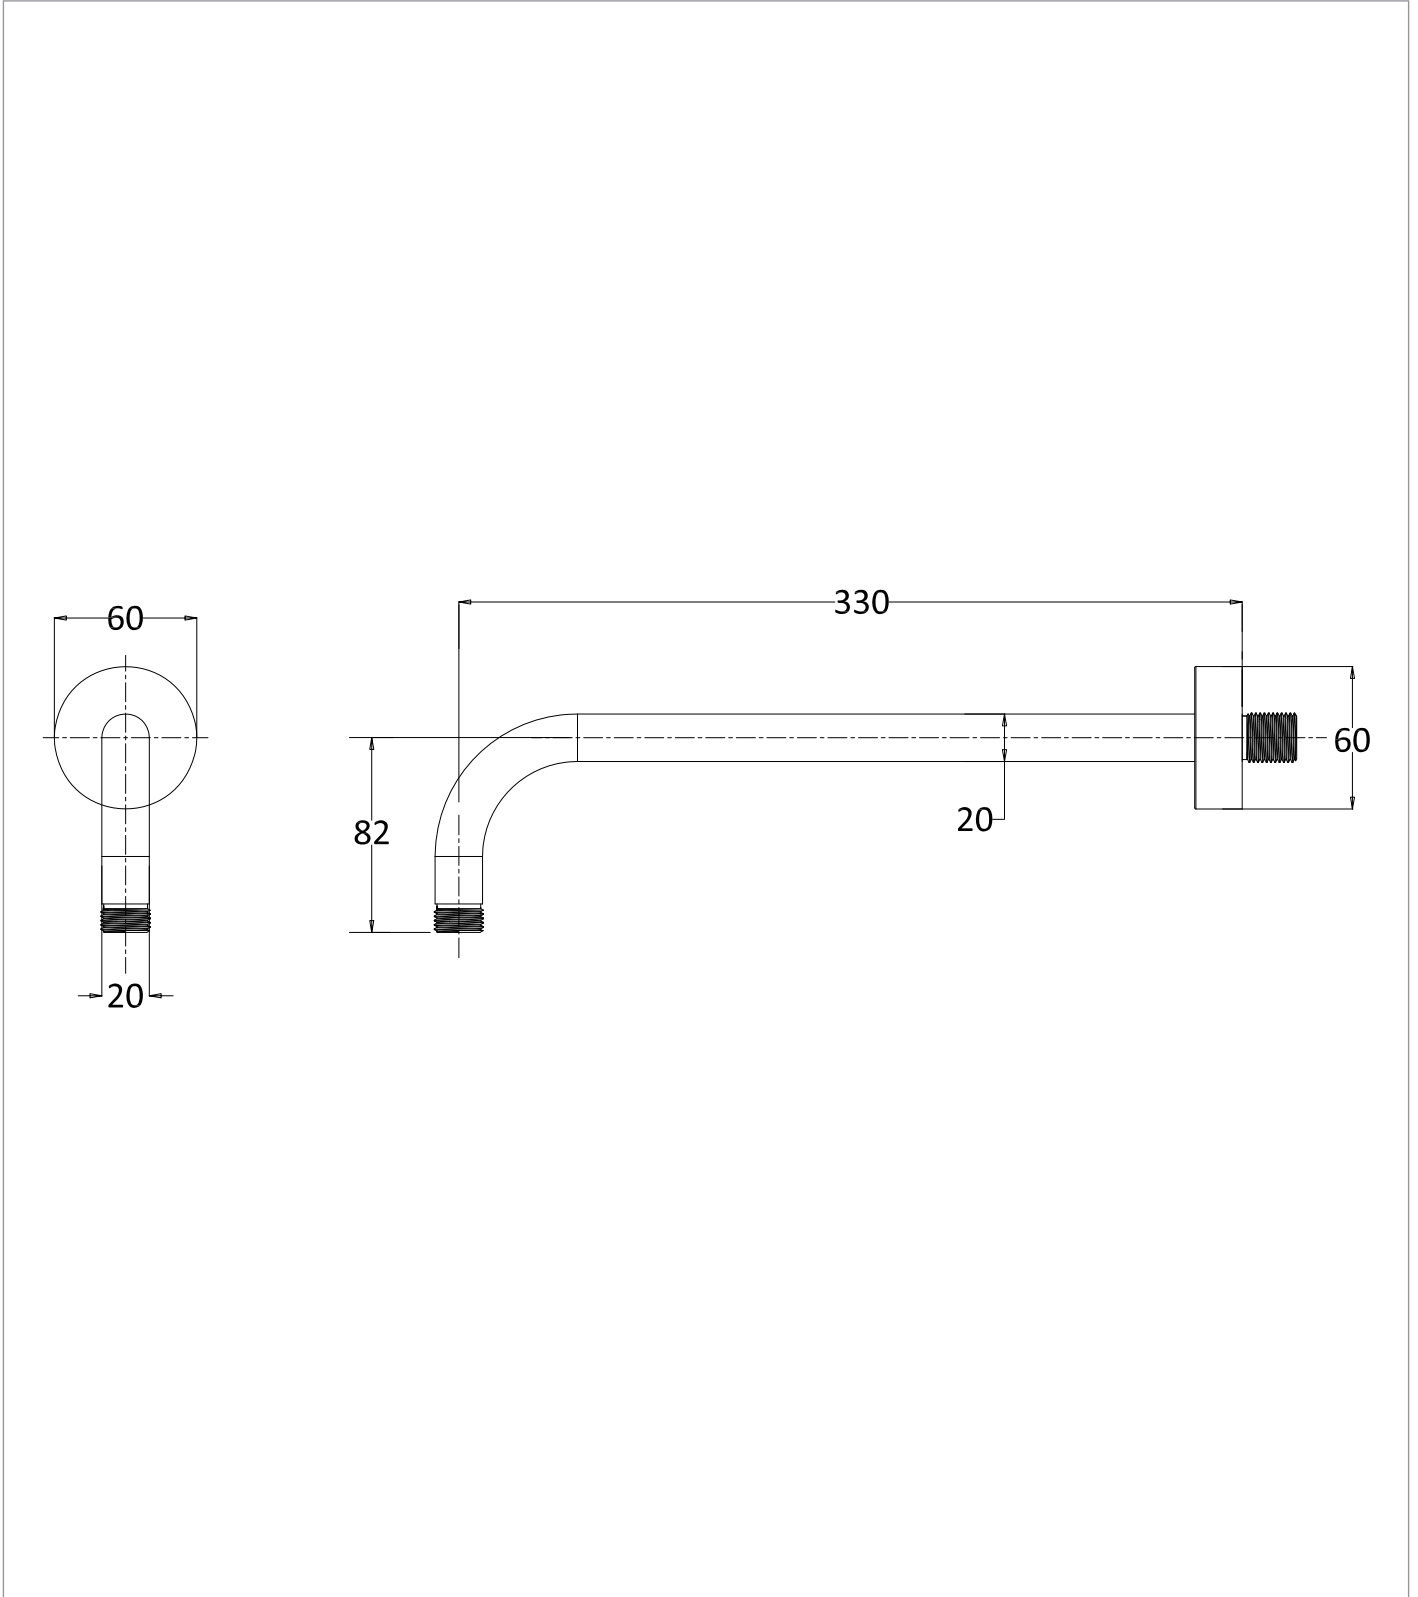

PRODUCT DATA SHEET

PRODUCT CODE

MBFU34W

RANGE

Fusion

DESCRIPTION

Fusion Shower Wall Arm 340mm
Chrome

WEBSITE LINK

[Click Here](#)

CATEGORY	Brassware
WARRANTY DETAILS	15 Years
COLOUR	Chrome
FINISH APPLICATION	Electroplated
PRIMARY MATERIAL	Brass
INSTALL TYPE	Wall Mounted
PRODUCT WIDTH MM	20
PRODUCT HEIGHT MM	80
PRODUCT LENGTH MM	340
PRODUCT DEPTH MM	340
PRODUCT NET WEIGHT KG	0.3
MINIMUM PRESSURE (BAR)	0.5
MAX WORKING PRESSURE (BAR)	5

NUMBER OF OUTLETS	1
NUMBER OF FUNCTIONS	1
INLET CONNECTIONS THREAD	G1/2"
OUTLET CONNECTIONS THREAD	G1/2"
WASTE INCLUDED	No
ANTI-SCALD	No
ENERGY SAVING	No

PRESSURE (BAR)	0.2	0.5	1	2	3	4	5
PRIMARY FLOWRATE							
HANDSET FLOWRATE							
MASSAGE FLOW RATE							
AIR FLOW RATE							
WIRE FLOW RATE							
WATERFALL FLOW RATE							
MIST FLOW RATE							
HANDSPRAY FLOW RATE							

TECHNICAL DIMENSIONS

Dimensions in mm unless otherwise specified.

Tolerances (per material type) apply.

SPARES LIST

Only the parts labelled are available as spares.

NO SPARES AVAILABLE