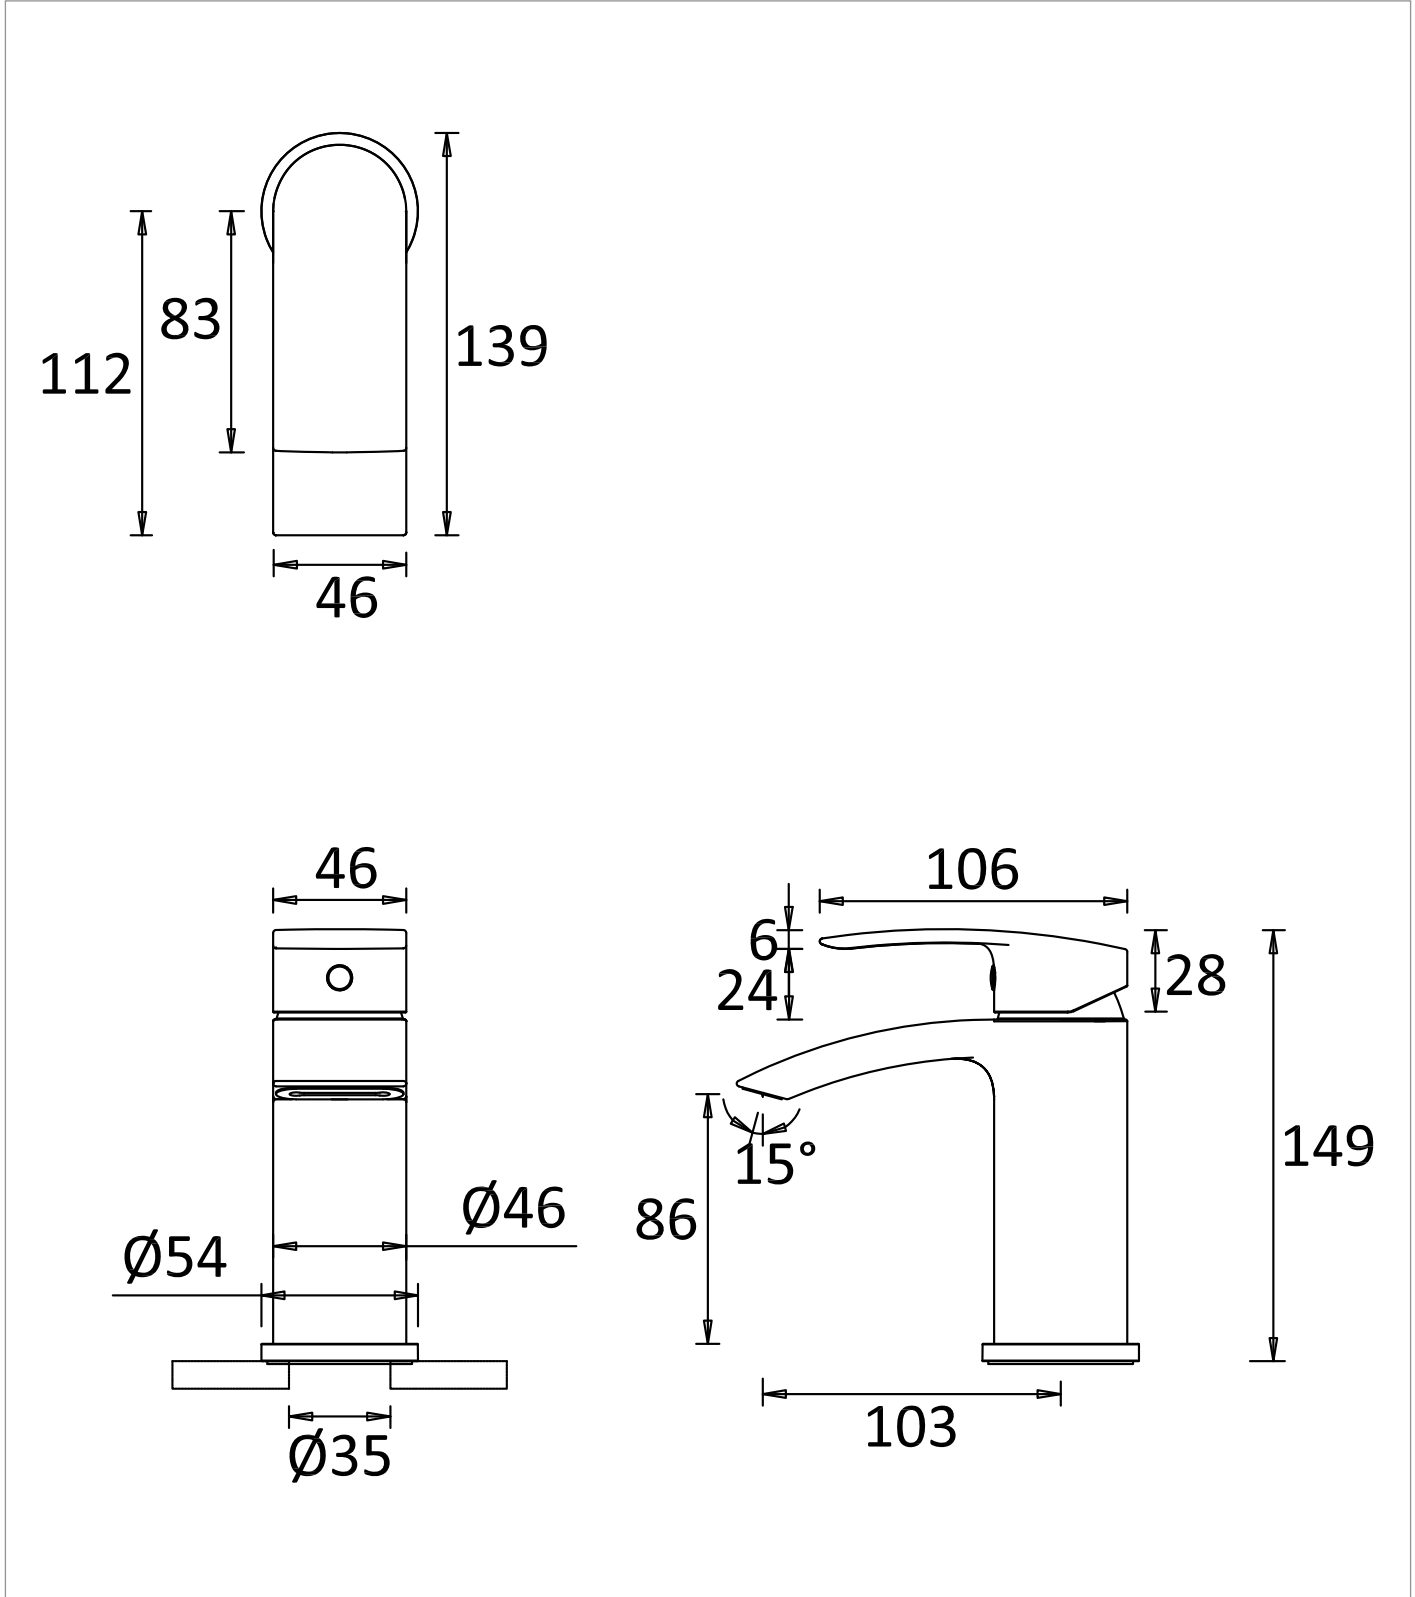

PRODUCT DATA SHEET

PRODUCT CODE

MBFW110P_V2

RANGE

Flow

DESCRIPTION

Flow Basin Monobloc with Click Clack Waste Chrome

WEBSITE LINK

[Click Here](#)

CATEGORY	Brassware
WARRANTY DETAILS	15 Years
COLOUR	Chrome
FINISH APPLICATION	Electroplated
PRIMARY MATERIAL	Brass
INSTALL TYPE	Deck Mounted
PRODUCT WIDTH MM	54
PRODUCT HEIGHT MM	149
PRODUCT DEPTH MM	139
PRODUCT NET WEIGHT KG	1.8
MINIMUM PRESSURE (BAR)	0.5
MAX WORKING PRESSURE (BAR)	5

STANDARDS	BS EN 817:2008
NUMBER OF OUTLETS	1
NUMBER OF FUNCTIONS	1
HEADWORK	35mm Single lever ceramic cartridge
SPOUT PROJECTION	103
SWIVEL SPOUT	No
INLET CONNECTIONS THREAD	G1/2"
FLOW REGULATOR	Neoperl aerator
WASTE INCLUDED	Yes
ANTI-SCALD	No
ENERGY SAVING	No

TECHNICAL DIMENSIONS

Dimensions in mm unless otherwise specified.

Tolerances (per material type) apply.

SPARES LIST

Only the parts labelled are available as spares.

SPARES AVAILABLE UPON REQUEST