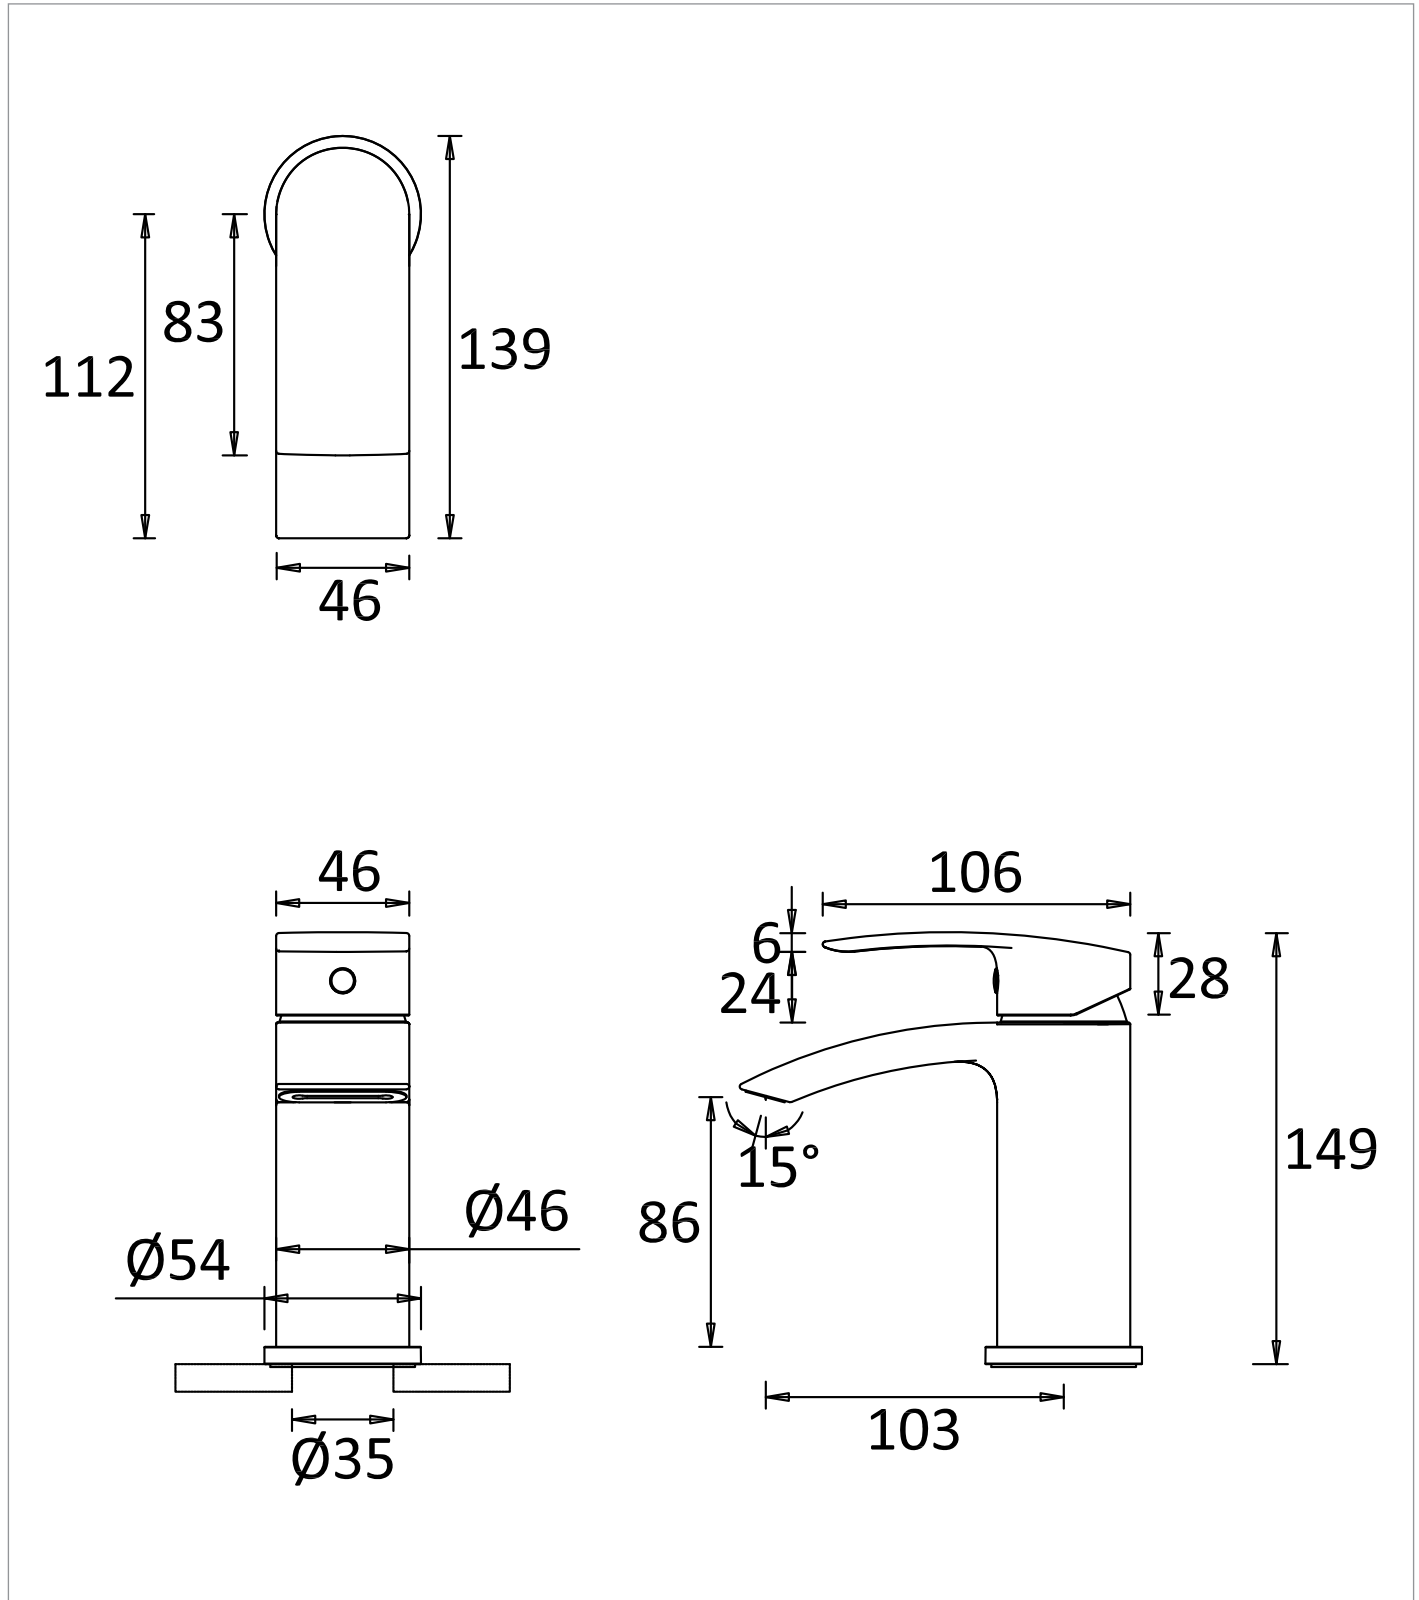

PRODUCT DATA SHEET

PRODUCT CODE

MBFW110P_V2

RANGE

Flow

DESCRIPTION

Flow Basin Monobloc with Click Clack Waste Chrome

WEBSITE LINK

[Click Here](#)

CATEGORY	Brassware
WARRANTY DETAILS	15 Years
COLOUR	Chrome
FINISH APPLICATION	Electroplated
PRIMARY MATERIAL	Brass
INSTALL TYPE	Deck Mounted
PRODUCT WIDTH MM	54
PRODUCT HEIGHT MM	149
PRODUCT DEPTH MM	139
PRODUCT NET WEIGHT KG	1.8
MINIMUM PRESSURE (BAR)	0.5
MAX WORKING PRESSURE (BAR)	5

STANDARDS	BS EN 817:2008
NUMBER OF OUTLETS	1
NUMBER OF FUNCTIONS	1
HEADWORK	35mm Single lever ceramic cartridge
SPOUT PROJECTION	103
SWIVEL SPOUT	No
INLET CONNECTIONS THREAD	G1/2"
FLOW REGULATOR	Neoperl aerator
WASTE INCLUDED	Yes
ANTI-SCALD	No
ENERGY SAVING	No

TECHNICAL DIMENSIONS

Dimensions in mm unless otherwise specified.

Tolerances (per material type) apply.

SPARES LIST

Only the parts labelled are available as spares.

--