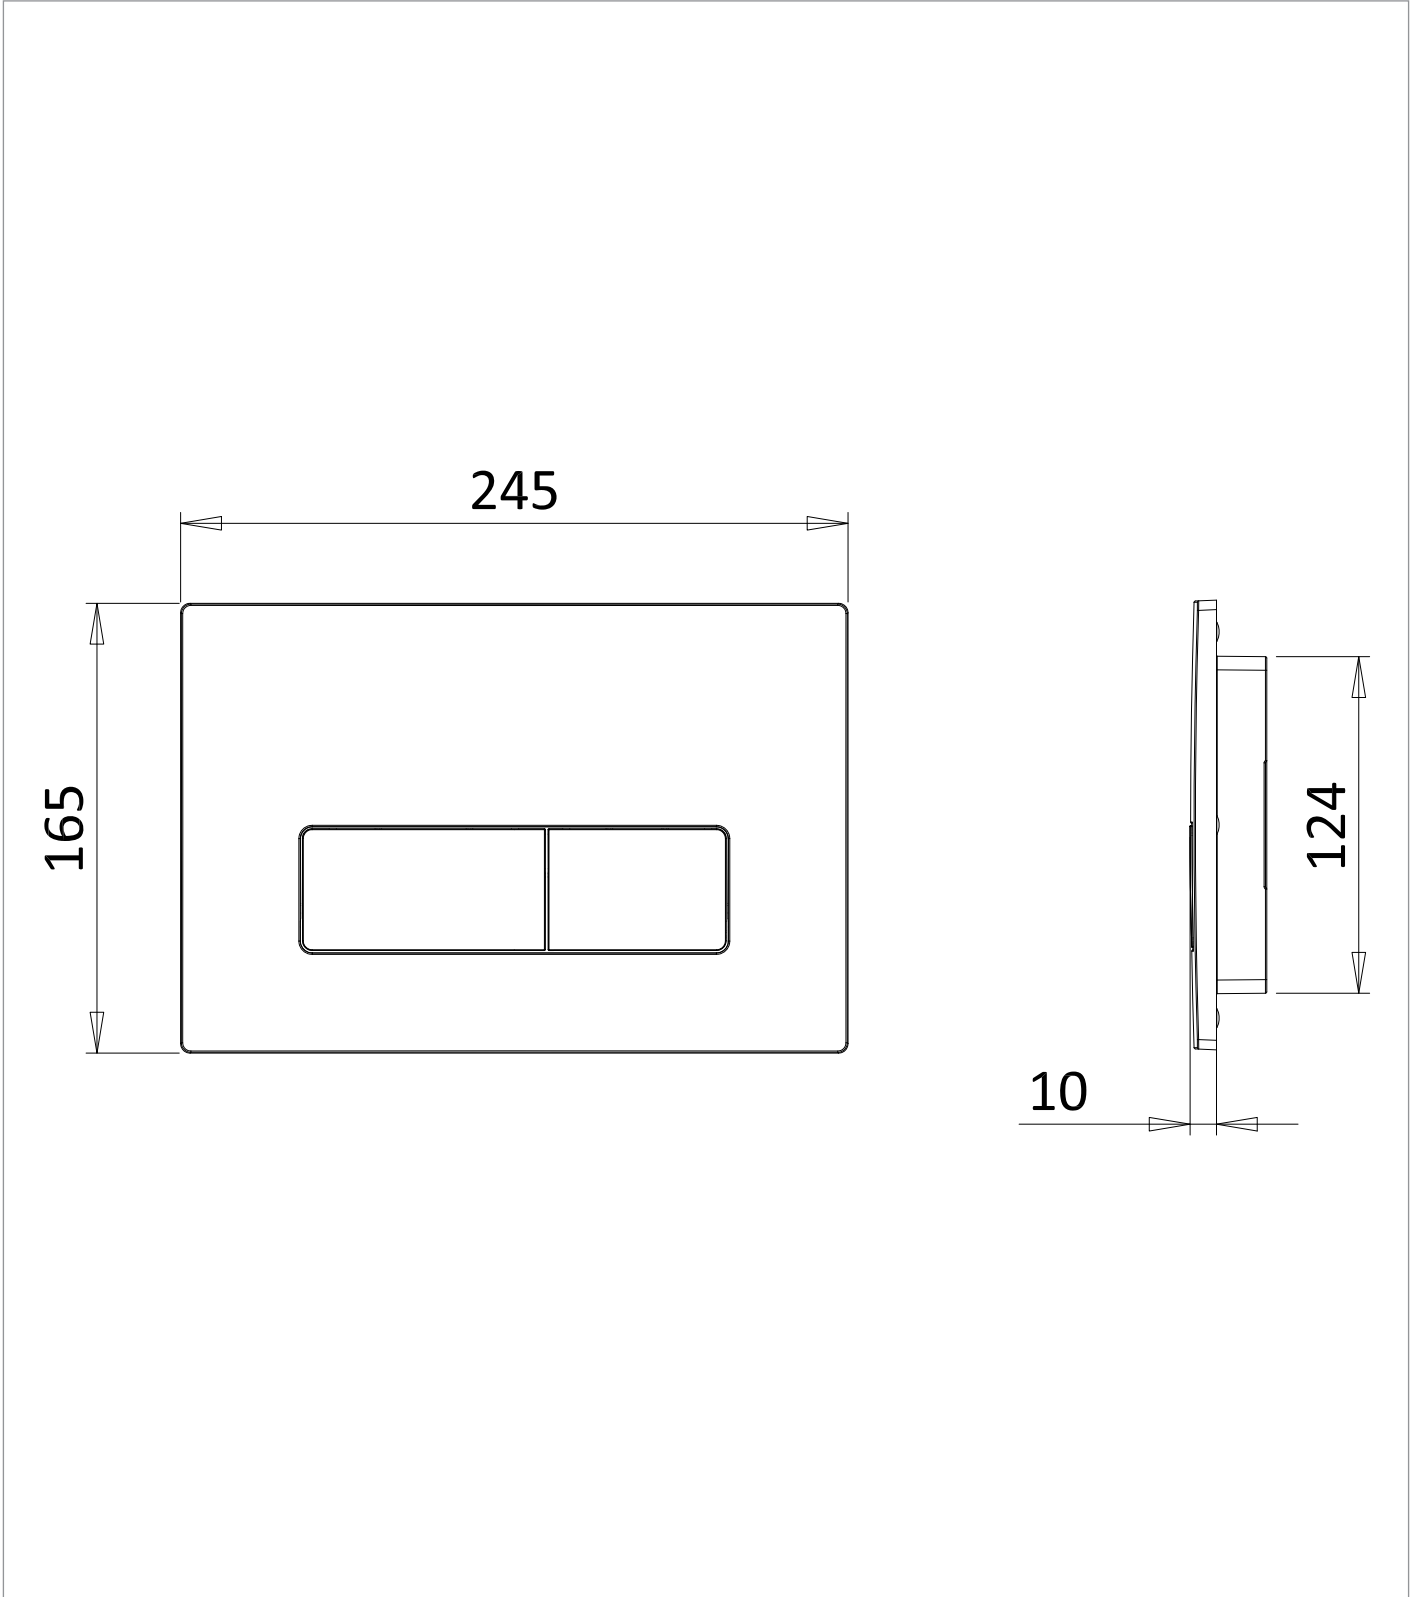

[Click Here](#)

CATEGORY	Sanitaryware
WARRANTY DETAILS	5 Years
COLOUR	Matt Black
FINISH APPLICATION	Lacquered
PRIMARY MATERIAL	ABS
INSTALL TYPE	Wall Mounted
PRODUCT WIDTH MM	245
PRODUCT HEIGHT MM	165
PRODUCT DEPTH MM	10
PRODUCT NET WEIGHT KG	0.33

FIXINGS INCLUDED	Yes
CISTERN FLUSH MECHANISM	Dual Flush Mechanical

TECHNICAL DIMENSIONS

Dimensions in mm unless otherwise specified.

Tolerances (per material type) apply.

SPARES LIST

Only the parts labelled are available as spares.

NUMBER	PART CODE	DESCRIPTION
1	PG300312	Flush Rods Pair for MPRO & Venue Flush Plates