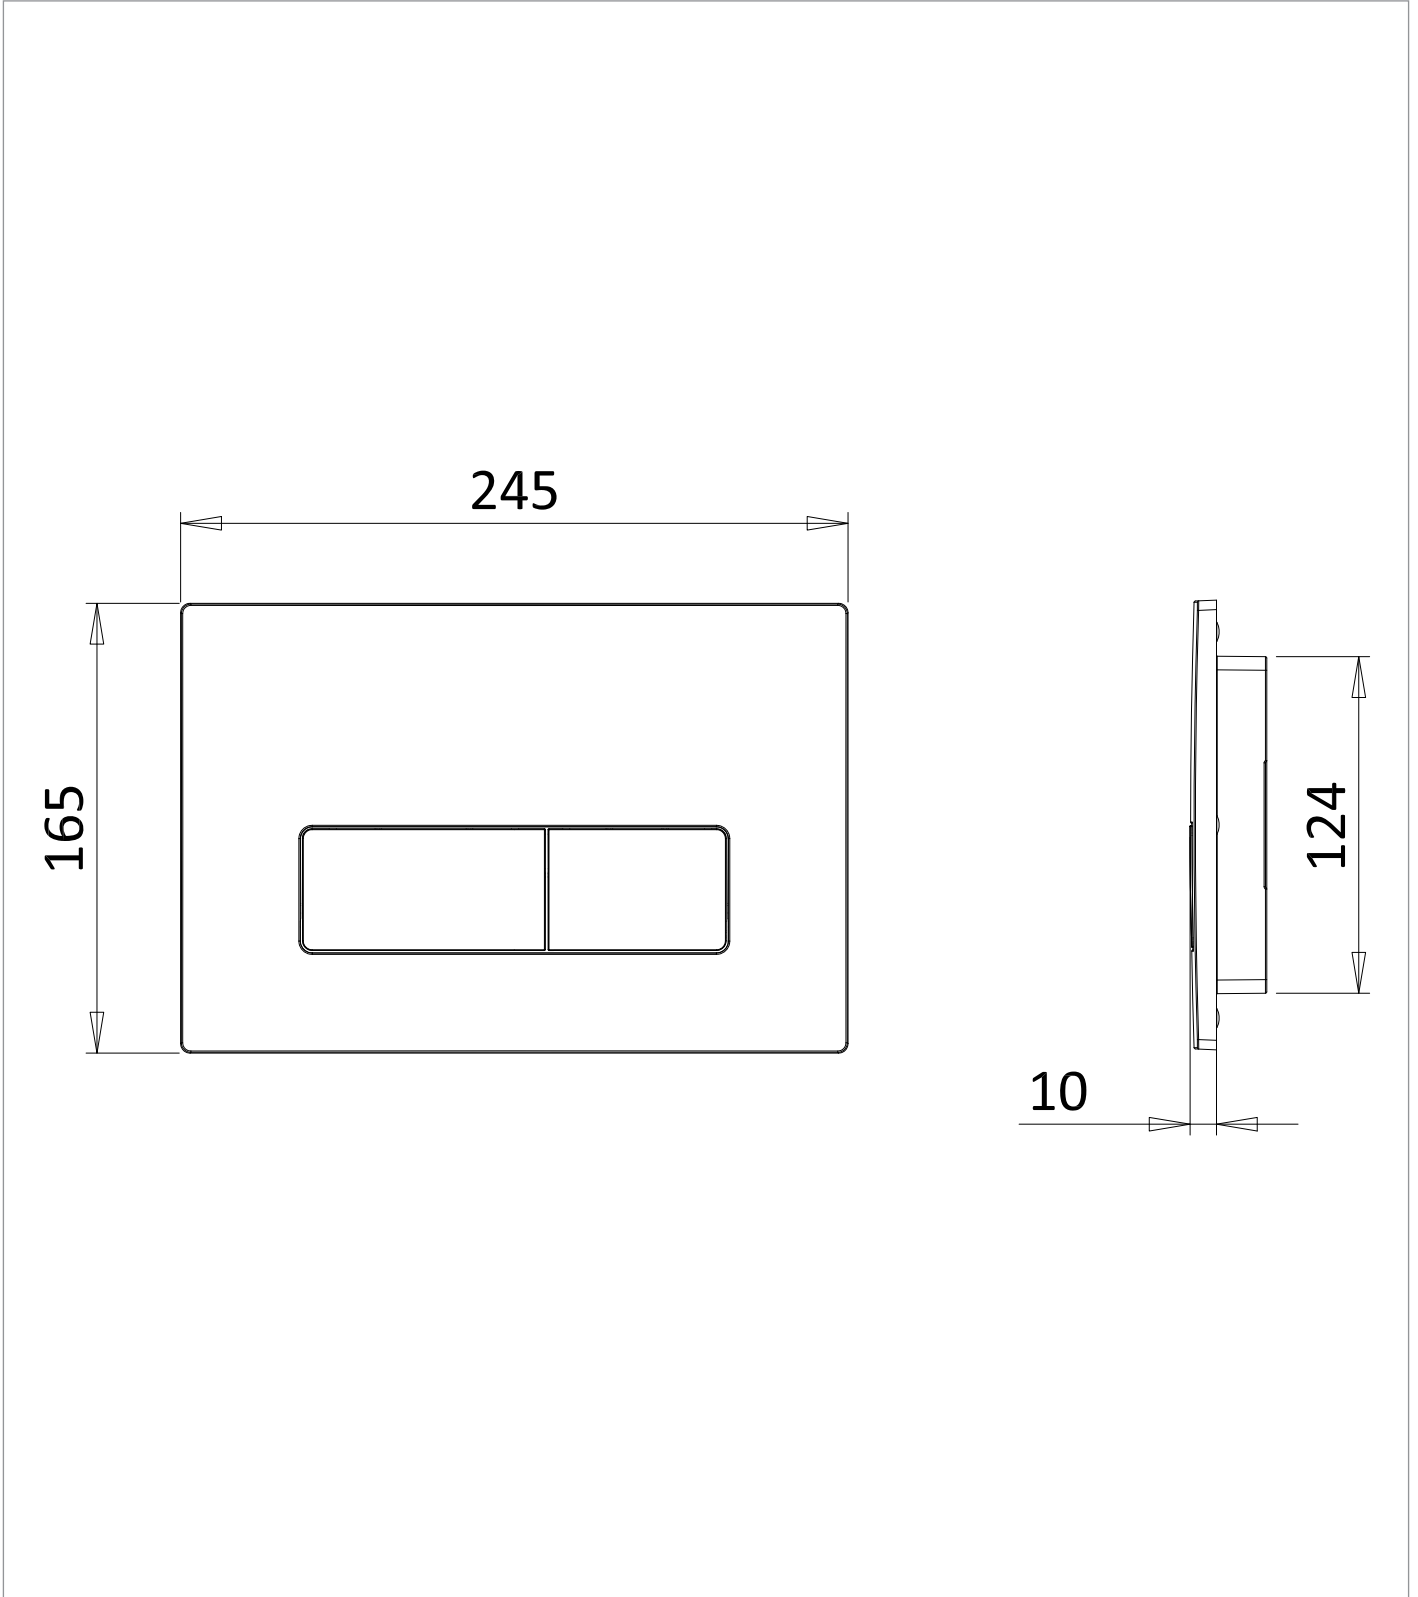

## WEBSITE LINK

[Click Here](#)

CATEGORY	Sanitaryware
WARRANTY DETAILS	5 Years
COLOUR	Matt Black
FINISH APPLICATION	Lacquered
PRIMARY MATERIAL	ABS
INSTALL TYPE	Wall Mounted
PRODUCT WIDTH MM	245
PRODUCT HEIGHT MM	165
PRODUCT DEPTH MM	10
PRODUCT NET WEIGHT KG	0.33

## TECHNICAL DIMENSIONS

Dimensions in mm unless otherwise specified.

Tolerances (per material type) apply.