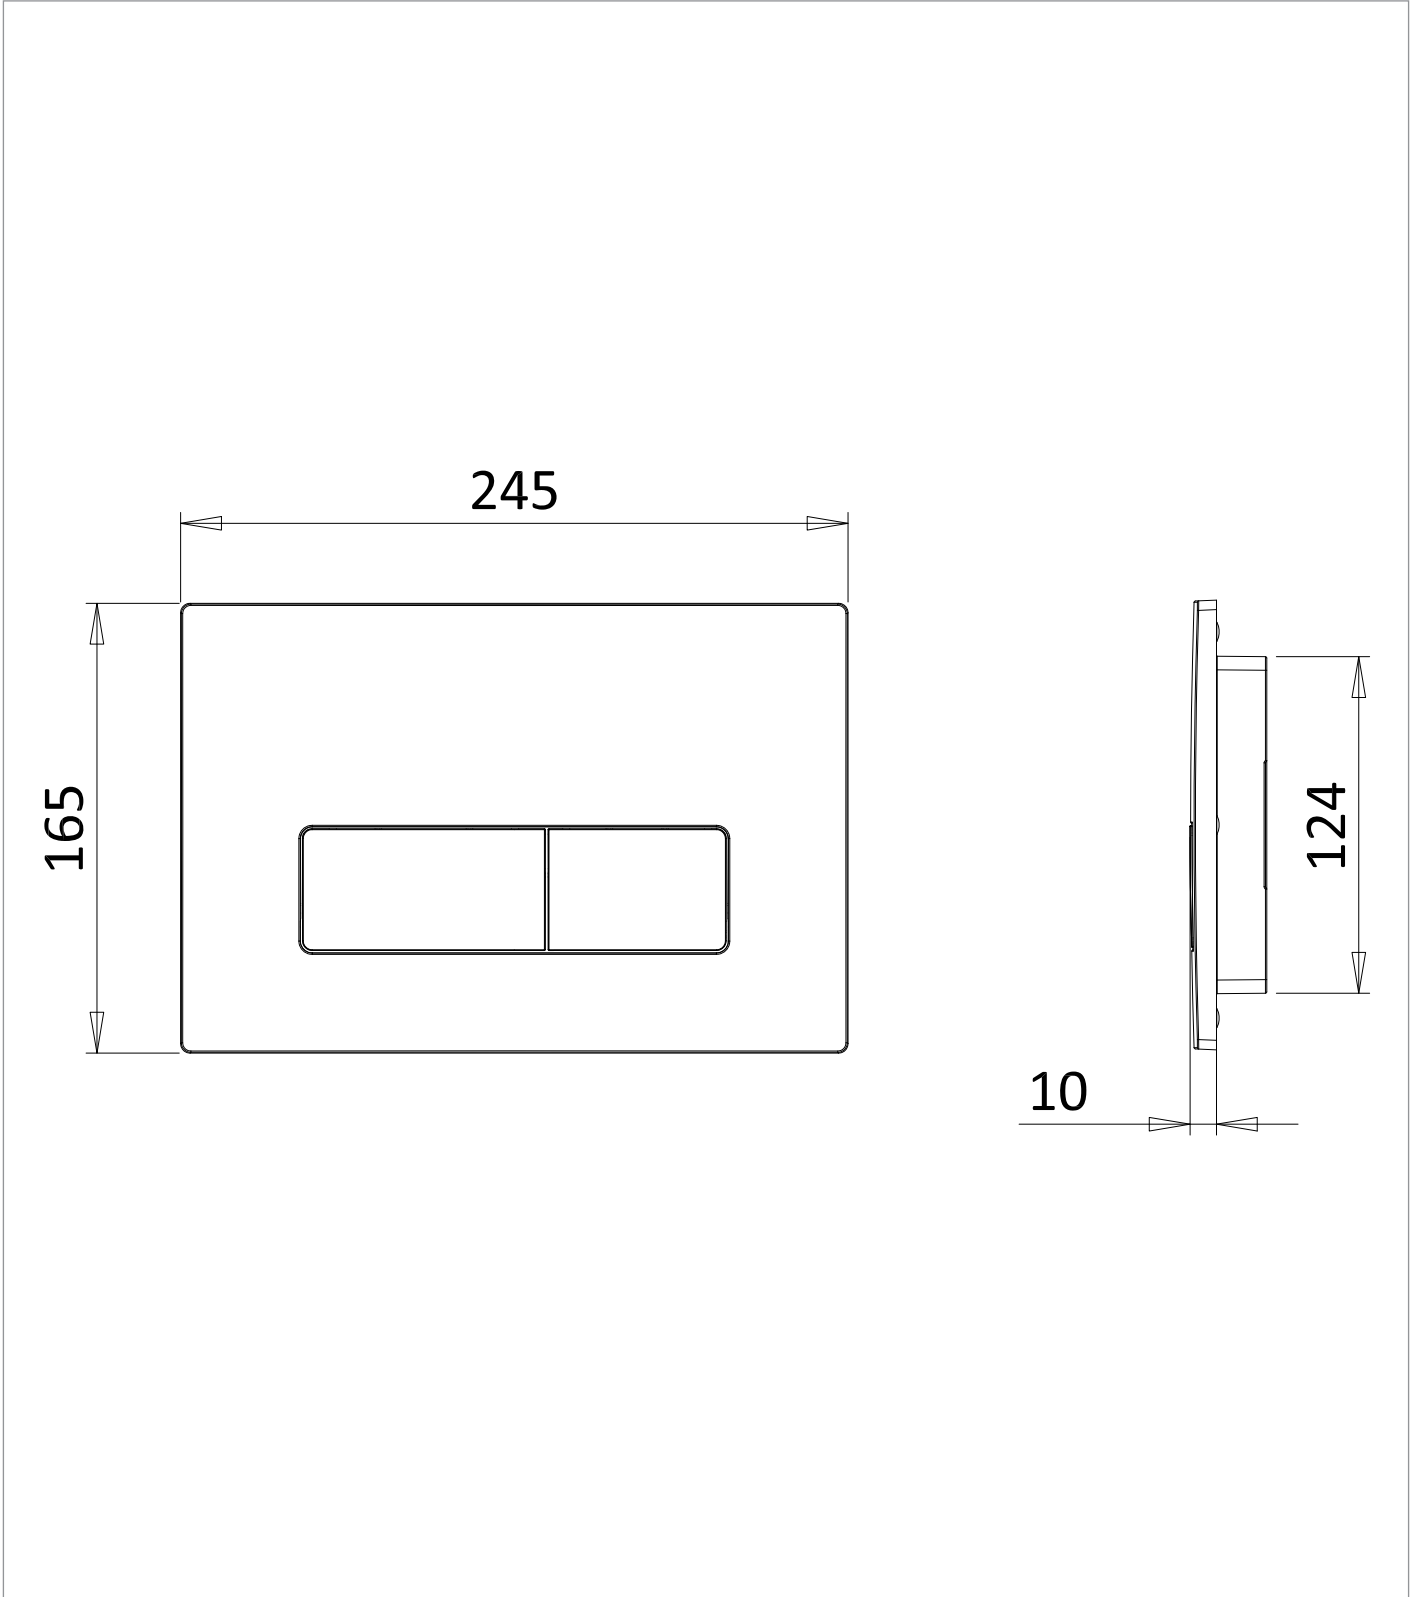

[Click Here](#)

CATEGORY	Sanitaryware
WARRANTY DETAILS	5 Years
COLOUR	Brushed Brass
FINISH APPLICATION	PVD
PRIMARY MATERIAL	ABS
INSTALL TYPE	Wall Mounted
PRODUCT WIDTH MM	245
PRODUCT HEIGHT MM	165
PRODUCT DEPTH MM	10
PRODUCT NET WEIGHT KG	0.33

FIXINGS INCLUDED	Yes
CISTERN FLUSH MECHANISM	Dual Flush Mechanical

TECHNICAL DIMENSIONS

Dimensions in mm unless otherwise specified.

Tolerances (per material type) apply.

SPARES LIST

Only the parts labelled are available as spares.

NUMBER	PART CODE	DESCRIPTION
1	PG300312	Flush Rods Pair for MPRO & Venue Flush Plates