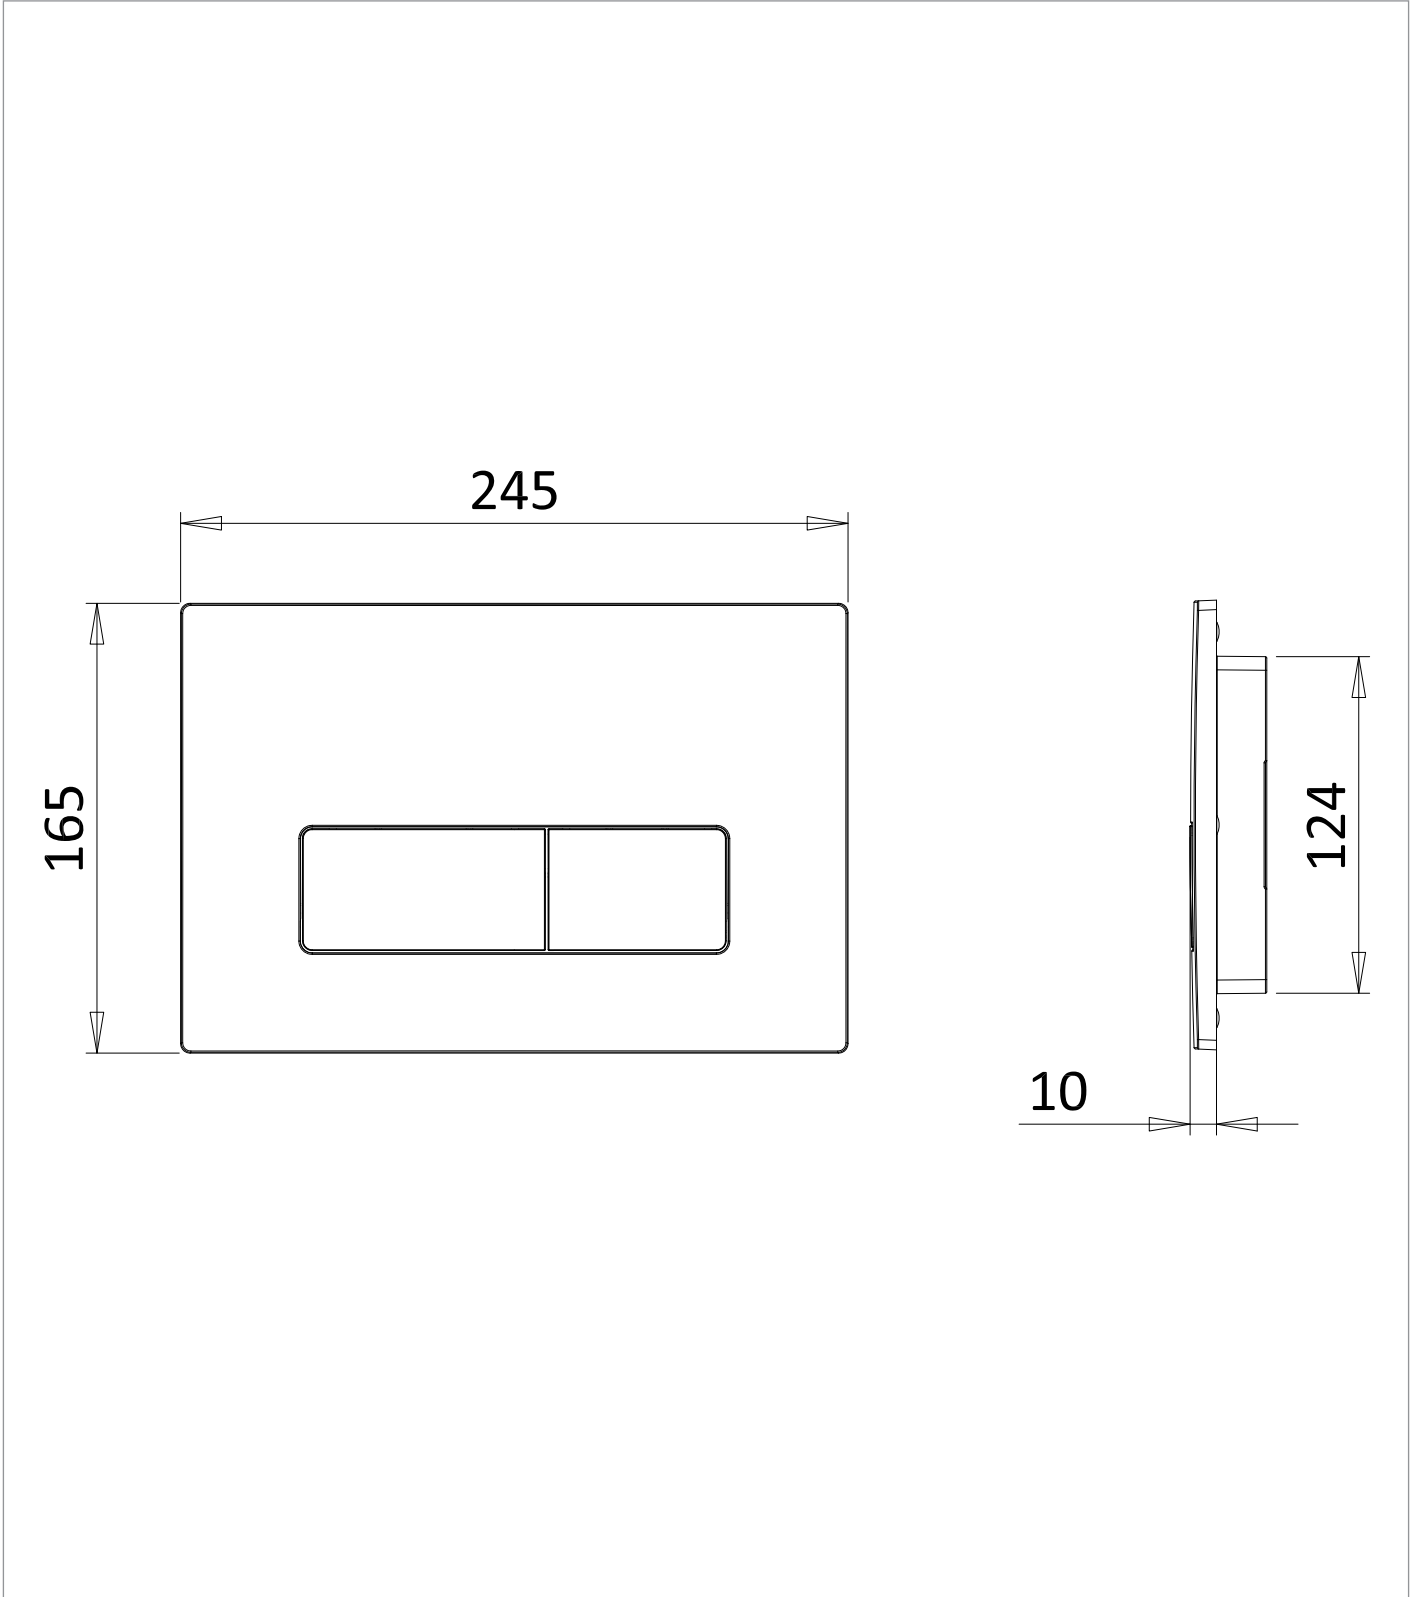

[Click Here](#)

CATEGORY	Sanitaryware
WARRANTY DETAILS	5 Years
COLOUR	Slate
FINISH APPLICATION	PVD
PRIMARY MATERIAL	ABS
INSTALL TYPE	Wall Mounted
PRODUCT WIDTH MM	245
PRODUCT HEIGHT MM	165
PRODUCT DEPTH MM	28
PRODUCT NET WEIGHT KG	0.33

FIXINGS INCLUDED	Yes
CISTERN FLUSH MECHANISM	Dual Flush Mechanical

TECHNICAL DIMENSIONS

Dimensions in mm unless otherwise specified.

Tolerances (per material type) apply.

SPARES LIST

Only the parts labelled are available as spares.

NUMBER	PART CODE	DESCRIPTION
1	PG300312	Flush Rods Pair for MPRO & Venue Flush Plates