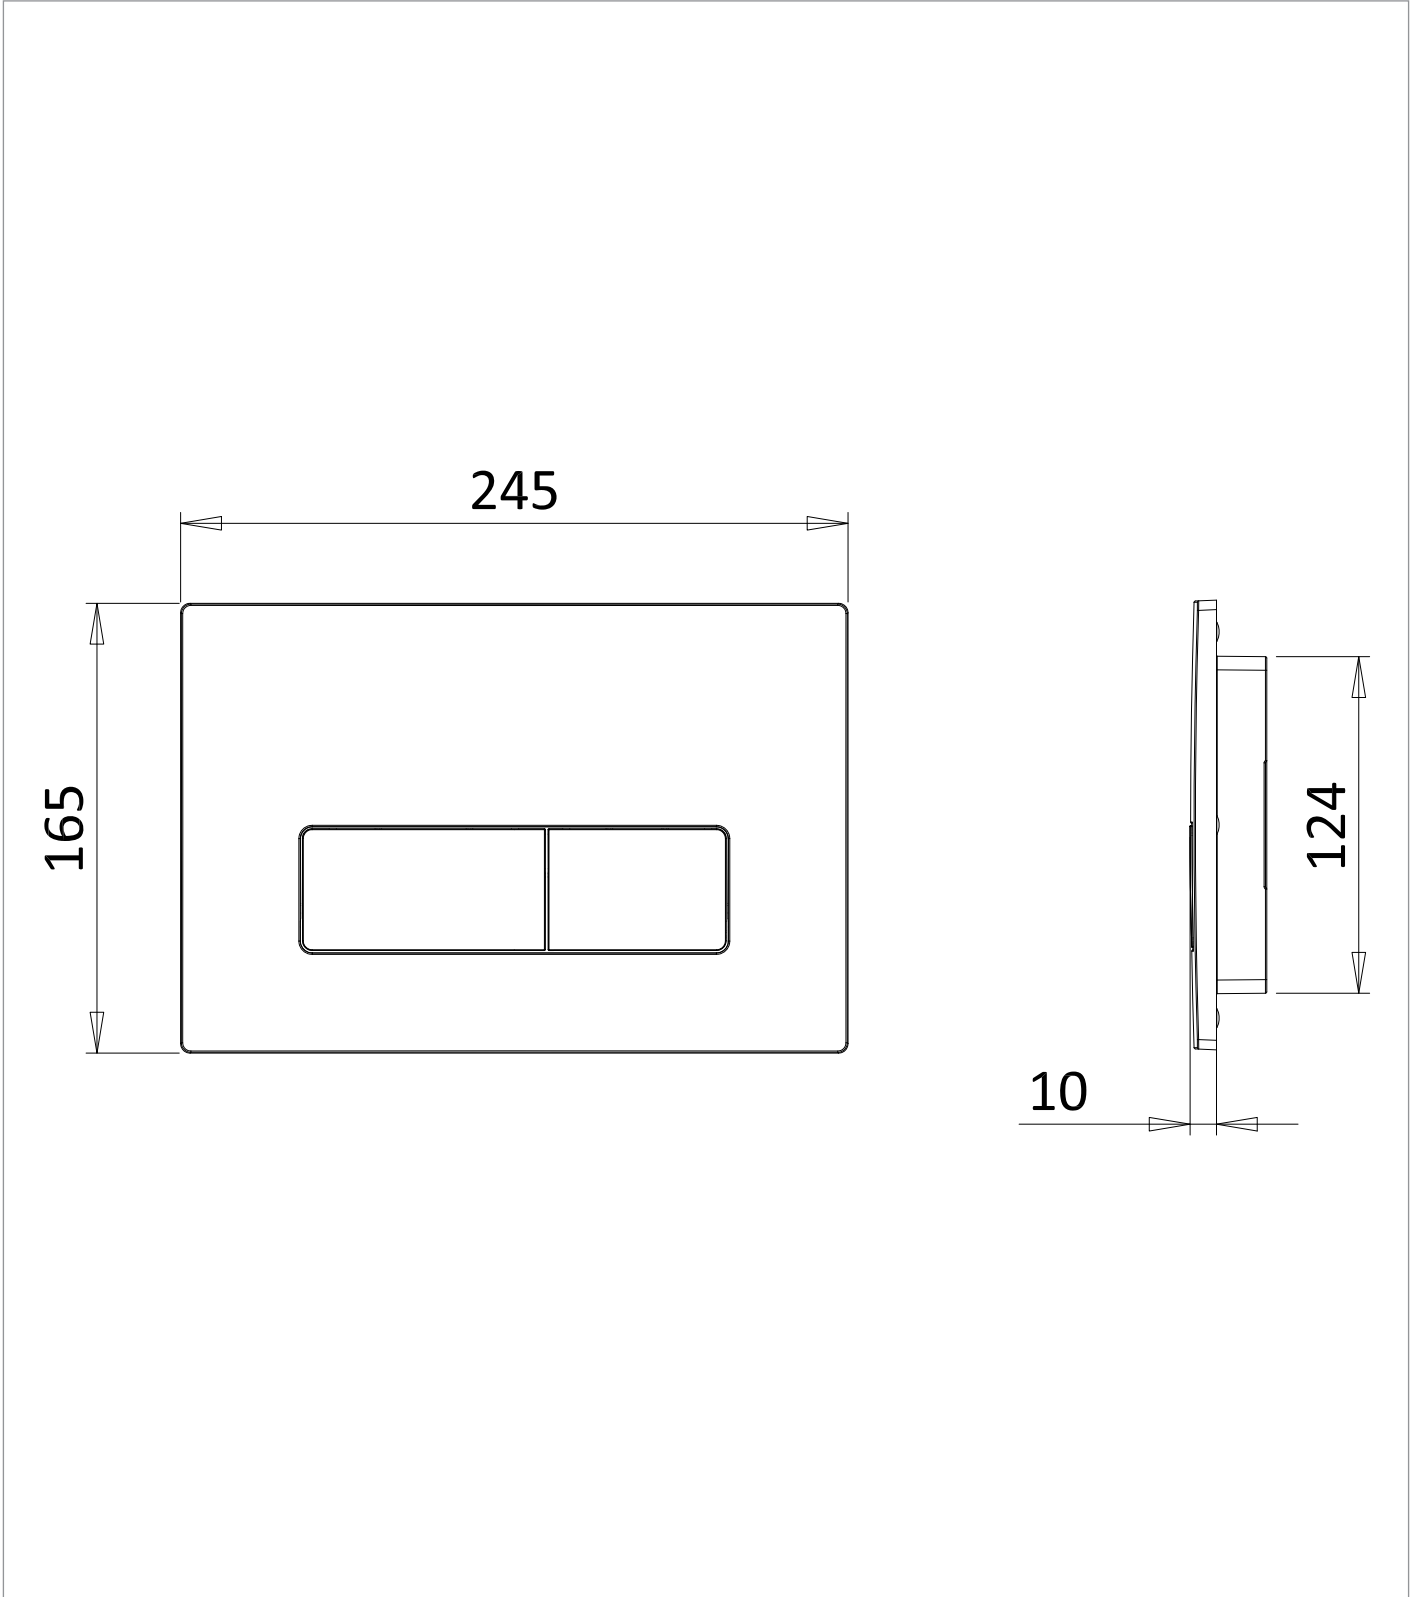

[Click Here](#)

CATEGORY	Sanitaryware
WARRANTY DETAILS	5 Years
COLOUR	Brushed Nickel
FINISH APPLICATION	PVD
PRIMARY MATERIAL	ABS
INSTALL TYPE	Wall Mounted
PRODUCT WIDTH MM	245
PRODUCT HEIGHT MM	165
PRODUCT DEPTH MM	28
PRODUCT NET WEIGHT KG	0.33

FIXINGS INCLUDED	Yes
CISTERN FLUSH MECHANISM	Dual Flush Mechanical

TECHNICAL DIMENSIONS

Dimensions in mm unless otherwise specified.

Tolerances (per material type) apply.

SPARES LIST

Only the parts labelled are available as spares.

NUMBER	PART CODE	DESCRIPTION
1	PG300312	Flush Rods Pair for MPRO & Venue Flush Plates