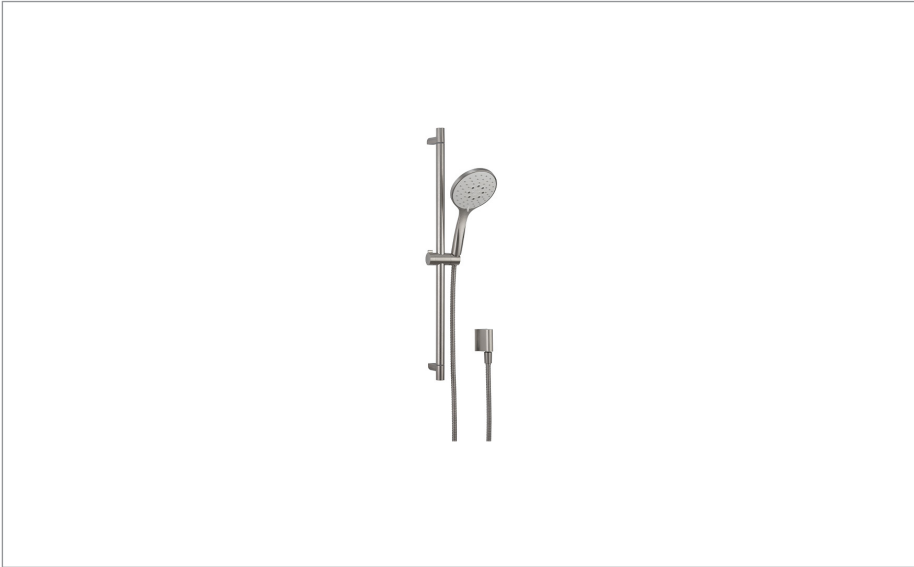

PRODUCT DATA SHEET

PRODUCT CODE

MPROKITV_V2

RANGE

MPRO

DESCRIPTION

MPRO Shower Kit Brushed Nickel

WEBSITE LINK

[Click Here](#)

CATEGORY	Brassware
WARRANTY DETAILS	15 Years
COLOUR	Brushed Nickel
PRIMARY MATERIAL	Brass
INSTALL TYPE	Wall Mounted
PRODUCT WIDTH MM	90
PRODUCT HEIGHT MM	681
PRODUCT LENGTH MM	70
PRODUCT DEPTH MM	65
PRODUCT NET WEIGHT KG	1

HEADWORK	35mm

PRESSURE (BAR)	0.2	0.5	1	2	3	4	5
PRIMARY FLOWRATE							
HANDSET FLOWRATE							
MASSAGE FLOW RATE							
AIR FLOW RATE							
WIRE FLOW RATE							
WATERFALL FLOW RATE							
MIST FLOW RATE							
HANDSPRAY FLOW RATE