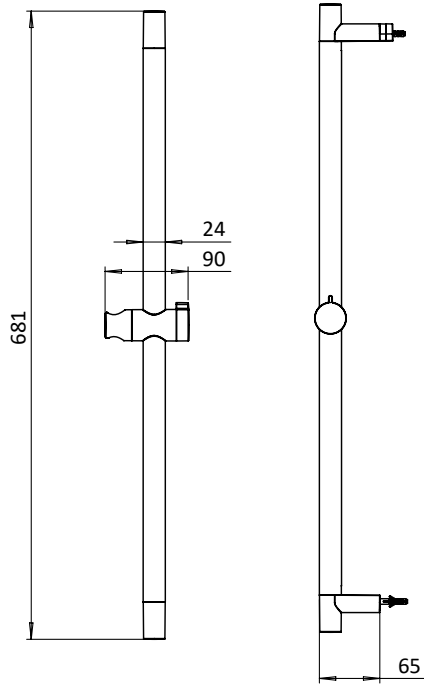

## WEBSITE LINK

[Click Here](#)

CATEGORY	Brassware
WARRANTY DETAILS	15 Years
COLOUR	Brushed Nickel
PRIMARY MATERIAL	Brass
INSTALL TYPE	Wall Mounted
PRODUCT WIDTH MM	90
PRODUCT HEIGHT MM	681
PRODUCT LENGTH MM	70
PRODUCT DEPTH MM	65
PRODUCT NET WEIGHT KG	1

HEADWORK	35mm
----------	------

PRESSURE (BAR)	0.2	0.5	1	2	3	4	5
PRIMARY FLOWRATE							
HANDSET FLOWRATE							
MASSAGE FLOW RATE							
AIR FLOW RATE							
WIRE FLOW RATE							
WATERFALL FLOW RATE							
MIST FLOW RATE							
HANDSPRAY FLOW RATE							

## TECHNICAL DIMENSIONS

Dimensions in mm unless otherwise specified.

Tolerances (per material type) apply.

PRO600

PRO955

PRO633

PRO955 - Hose Length - 1500mm

## SPARES LIST

Only the parts labelled are available as spares.

NUMBER	PART CODE	DESCRIPTION
1	PRO633M	MPRO Multi Handset 130mm Matt Black
	PRO633F	MPRO Multi Handset 130mm Brushed Brass
	PRO633V	MPRO Multi Handset 130mm Brushed Stainless
	PRO633T	MPRO Multi Handset 130mm Slate
2	PRO600M	MPRO Slide Rail 700mm Matt Black
	PRO600F	MPRO Slide Rail 700mm Brushed Brass
	PRO600V	MPRO Slide Rail 700mm Brushed Stainless
	PRO600T	MPRO Slide Rail 700mm Slate
3	PRO980M	Shower Hose 1500mm Matt Black
	PRO980F	Shower Hose 1500mm Brushed Brass
	PRO980V	Shower Hose 1500mm Brushed Stainless
	PRO980T	Shower Hose 1500mm Slate
4	PRO955M	MPRO Wall Outlet Matt Black
	PRO955F	MPRO Wall Outlet Brushed Brass
	PRO955V	MPRO Wall Outlet Brushed Stainless
	PRO955T	MPRO Wall Outlet Slate