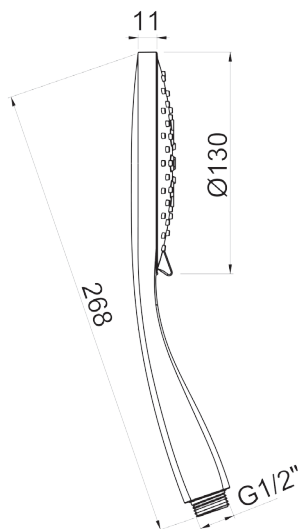

## WEBSITE LINK

[Click Here](#)

CATEGORY	Brassware
WARRANTY DETAILS	15 Years
COLOUR	Brushed Nickel
PRIMARY MATERIAL	Brass
INSTALL TYPE	Wall Mounted
PRODUCT WIDTH MM	90
PRODUCT HEIGHT MM	681
PRODUCT LENGTH MM	70
PRODUCT DEPTH MM	65
PRODUCT NET WEIGHT KG	1

HEADWORK	35mm
----------	------

PRESSURE (BAR)	0.2	0.5	1	2	3	4	5
PRIMARY FLOWRATE							
HANDSET FLOWRATE							
MASSAGE FLOW RATE							
AIR FLOW RATE							
WIRE FLOW RATE							
WATERFALL FLOW RATE							
MIST FLOW RATE							
HANDSPRAY FLOW RATE							

## TECHNICAL DIMENSIONS

Dimensions in mm unless otherwise specified.

Tolerances (per material type) apply.

PRO600

PRO955

PRO633

PRO955 - Hose Length - 1500mm

## SPARES LIST

Only the parts labelled are available as spares.

NUMBER	PART CODE	DESCRIPTION
1	PRO633M	MPRO Multi Handset 130mm Matt Black
	PRO633F	MPRO Multi Handset 130mm Brushed Brass
	PRO633V	MPRO Multi Handset 130mm Brushed Stainless
	PRO633T	MPRO Multi Handset 130mm Slate
2	PRO600M	MPRO Slide Rail 700mm Matt Black
	PRO600F	MPRO Slide Rail 700mm Brushed Brass
	PRO600V	MPRO Slide Rail 700mm Brushed Stainless
	PRO600T	MPRO Slide Rail 700mm Slate
3	PRO980M	Shower Hose 1500mm Matt Black
	PRO980F	Shower Hose 1500mm Brushed Brass
	PRO980V	Shower Hose 1500mm Brushed Stainless
	PRO980T	Shower Hose 1500mm Slate
4	PRO955M	MPRO Wall Outlet Matt Black
	PRO955F	MPRO Wall Outlet Brushed Brass
	PRO955V	MPRO Wall Outlet Brushed Stainless
	PRO955T	MPRO Wall Outlet Slate