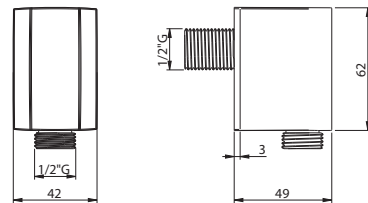

## WEBSITE LINK

[Click Here](#)

CATEGORY	Brassware
WARRANTY DETAILS	15 Years
COLOUR	Brushed Nickel
PRIMARY MATERIAL	Brass
INSTALL TYPE	Wall Mounted
PRODUCT WIDTH MM	90
PRODUCT HEIGHT MM	681
PRODUCT LENGTH MM	70
PRODUCT DEPTH MM	65
PRODUCT NET WEIGHT KG	1

HEADWORK	35mm
----------	------

PRESSURE (BAR)	0.2	0.5	1	2	3	4	5
PRIMARY FLOWRATE							
HANDSET FLOWRATE							
MASSAGE FLOW RATE							
AIR FLOW RATE							
WIRE FLOW RATE							
WATERFALL FLOW RATE							
MIST FLOW RATE							
HANDSPRAY FLOW RATE							

## TECHNICAL DIMENSIONS

Dimensions in mm unless otherwise specified.

Tolerances (per material type) apply.

PRO600

PRO955

PRO633

PRO955 - Hose Length - 1500mm

## SPARES LIST

Only the parts labelled are available as spares.

NUMBER	PART CODE	DESCRIPTION
1	PRO633M	MPRO Multi Handset 130mm Matt Black
	PRO633F	MPRO Multi Handset 130mm Brushed Brass
	PRO633V	MPRO Multi Handset 130mm Brushed Stainless
	PRO633T	MPRO Multi Handset 130mm Slate
2	PRO600M	MPRO Slide Rail 700mm Matt Black
	PRO600F	MPRO Slide Rail 700mm Brushed Brass
	PRO600V	MPRO Slide Rail 700mm Brushed Stainless
	PRO600T	MPRO Slide Rail 700mm Slate
3	PRO980M	Shower Hose 1500mm Matt Black
	PRO980F	Shower Hose 1500mm Brushed Brass
	PRO980V	Shower Hose 1500mm Brushed Stainless
	PRO980T	Shower Hose 1500mm Slate
4	PRO955M	MPRO Wall Outlet Matt Black
	PRO955F	MPRO Wall Outlet Brushed Brass
	PRO955V	MPRO Wall Outlet Brushed Stainless
	PRO955T	MPRO Wall Outlet Slate