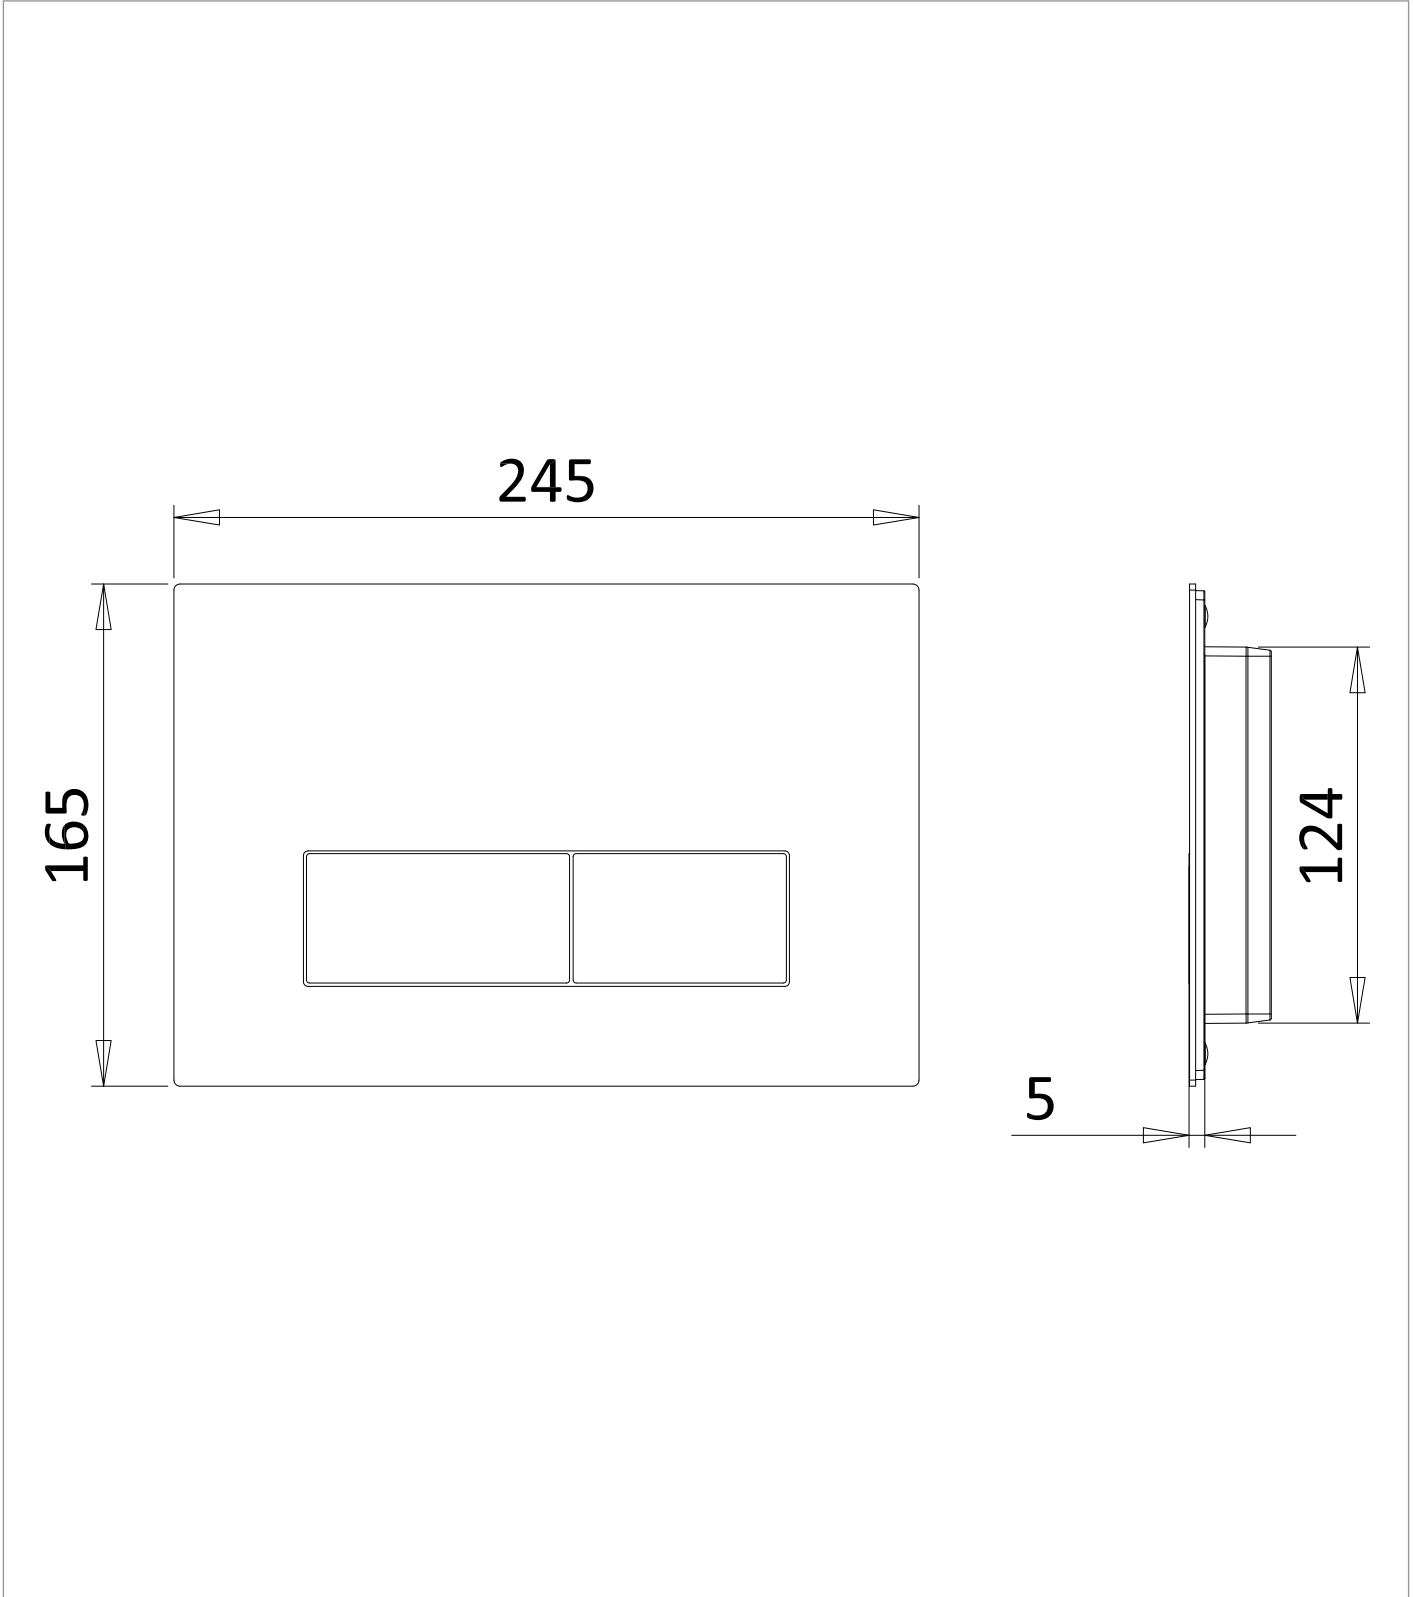

## WEBSITE LINK

[Click Here](#)

CATEGORY	Sanitaryware
WARRANTY DETAILS	5 Years
COLOUR	Brushed Bronze
FINISH APPLICATION	PVD
PRIMARY MATERIAL	304 Stainless Steel
SECONDARY MATERIAL	ABS
INSTALL TYPE	Wall Mounted
PRODUCT WIDTH MM	245
PRODUCT HEIGHT MM	165
PRODUCT DEPTH MM	27
PRODUCT NET WEIGHT KG	0.85

## TECHNICAL DIMENSIONS

Dimensions in mm unless otherwise specified.

Tolerances (per material type) apply.