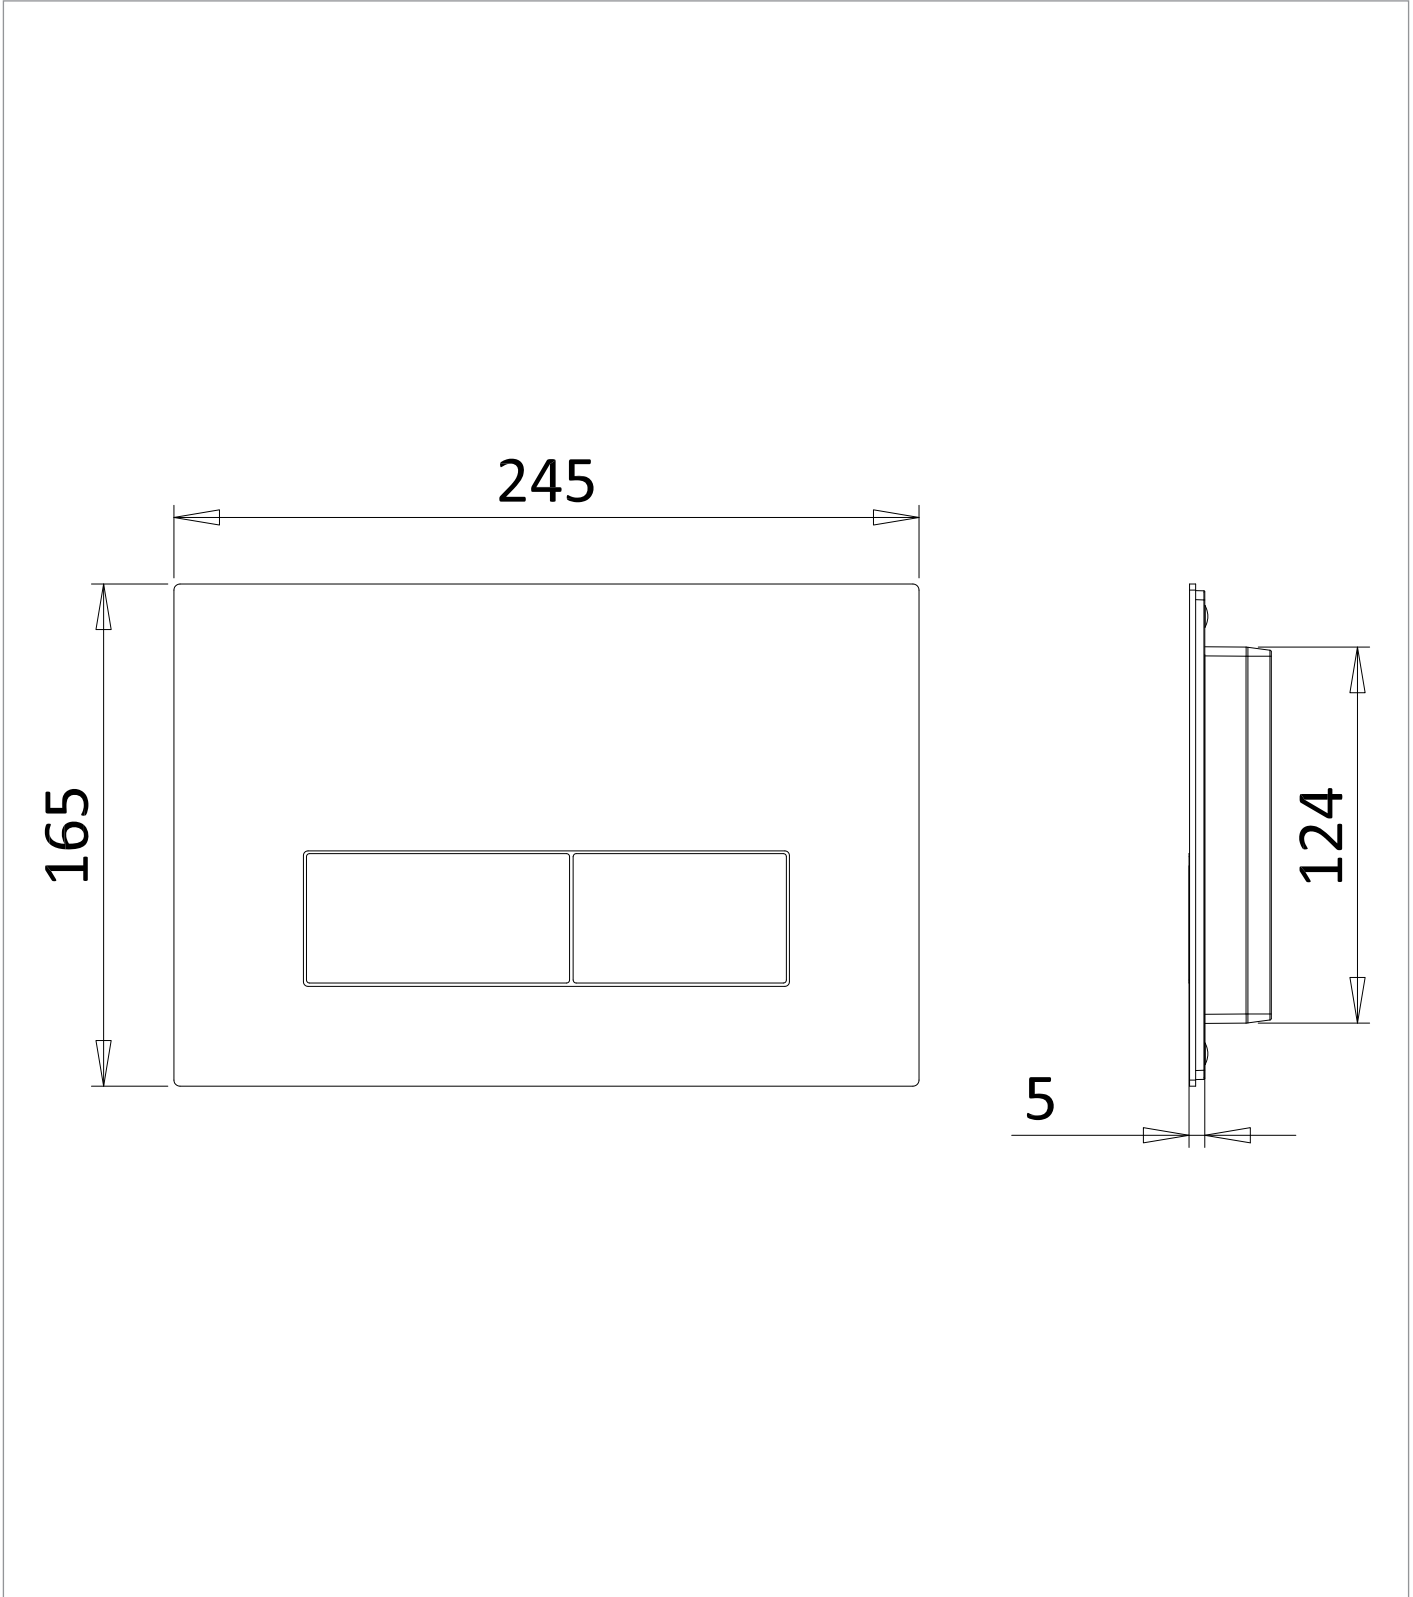

## WEBSITE LINK

[Click Here](#)

CATEGORY	Sanitaryware
WARRANTY DETAILS	5 Years
COLOUR	Chrome
FINISH APPLICATION	Electroplated
PRIMARY MATERIAL	304 Stainless Steel
SECONDARY MATERIAL	ABS
INSTALL TYPE	Wall Mounted
PRODUCT WIDTH MM	245
PRODUCT HEIGHT MM	165
PRODUCT DEPTH MM	27
PRODUCT NET WEIGHT KG	0.85

## TECHNICAL DIMENSIONS

Dimensions in mm unless otherwise specified.

Tolerances (per material type) apply.