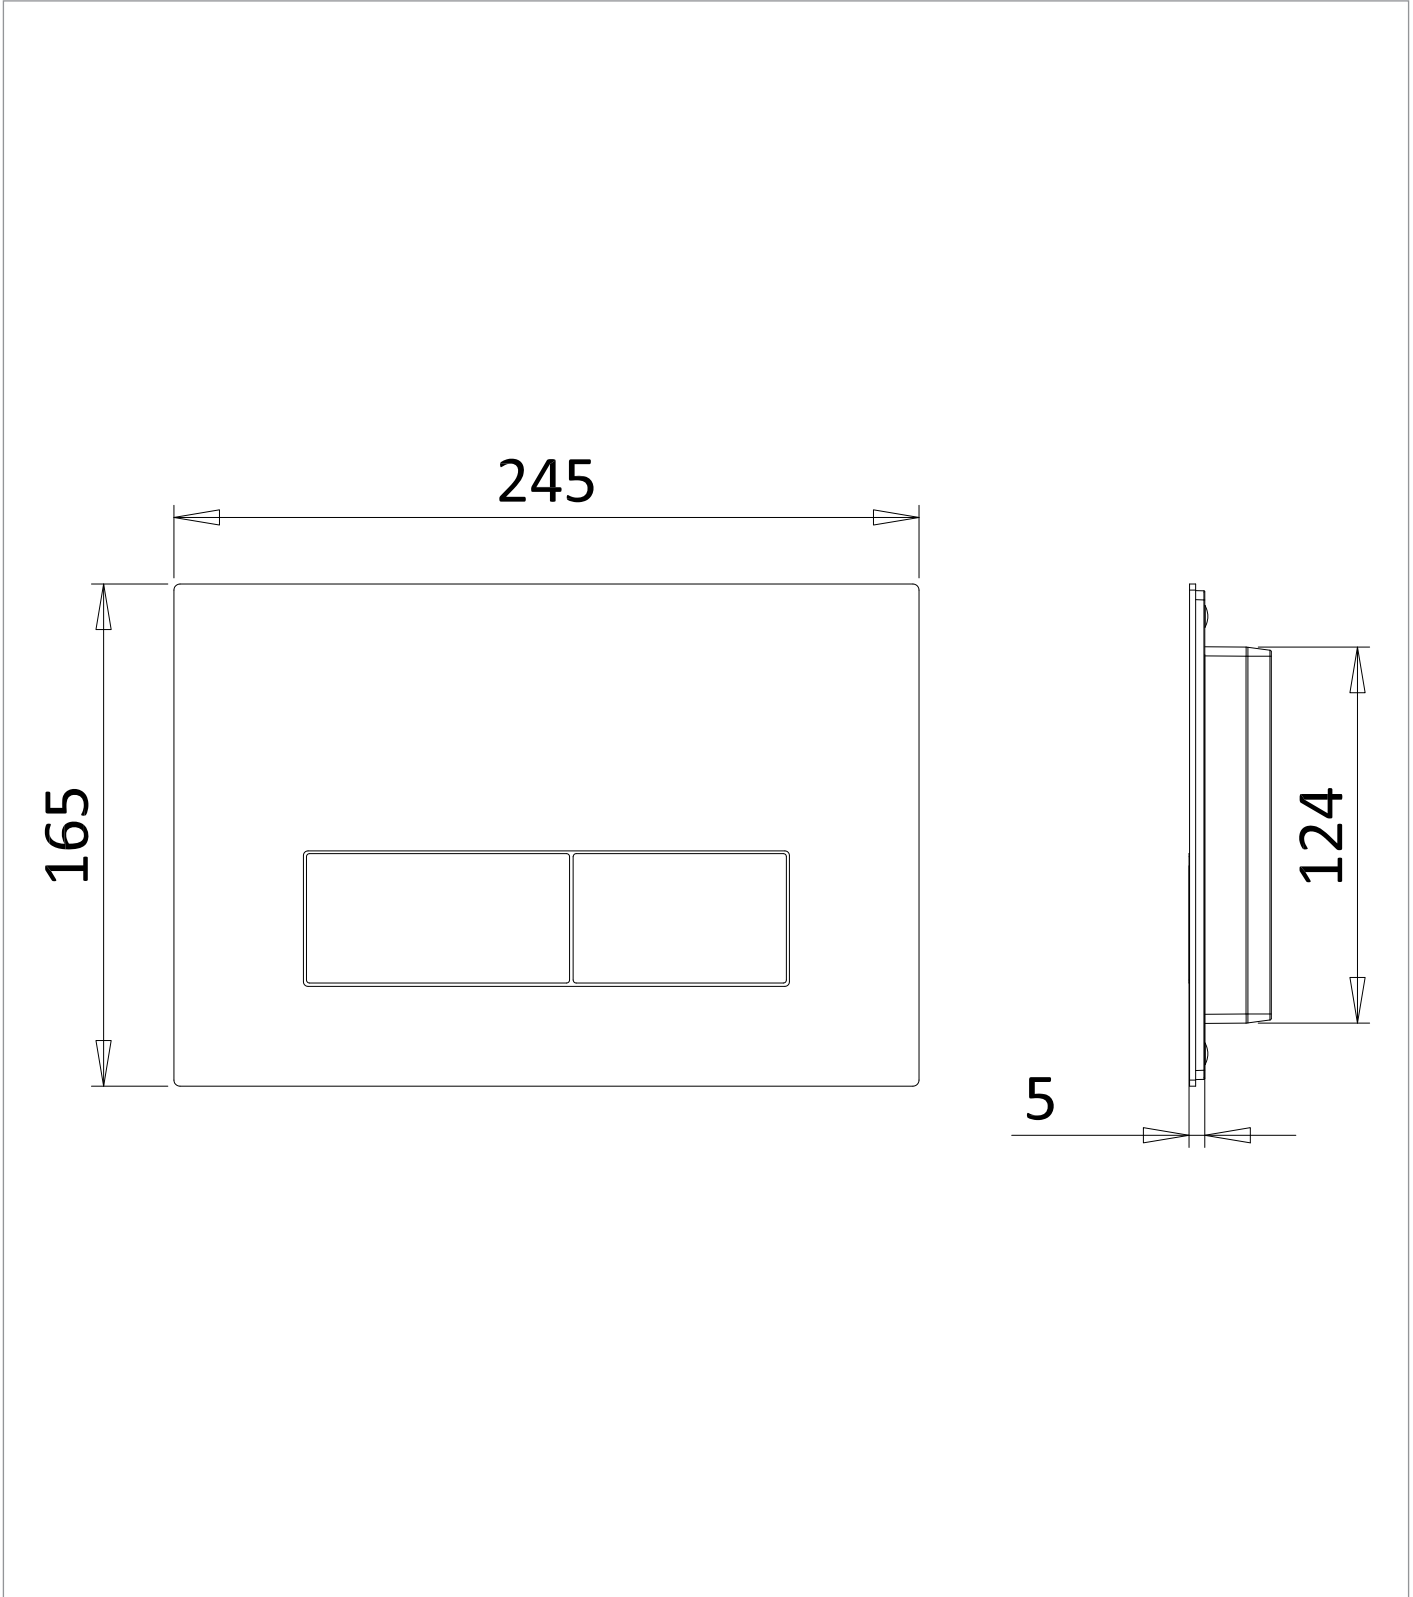

TECHNICAL DIMENSIONS

Dimensions in mm unless otherwise specified.

Tolerances (per material type) apply.