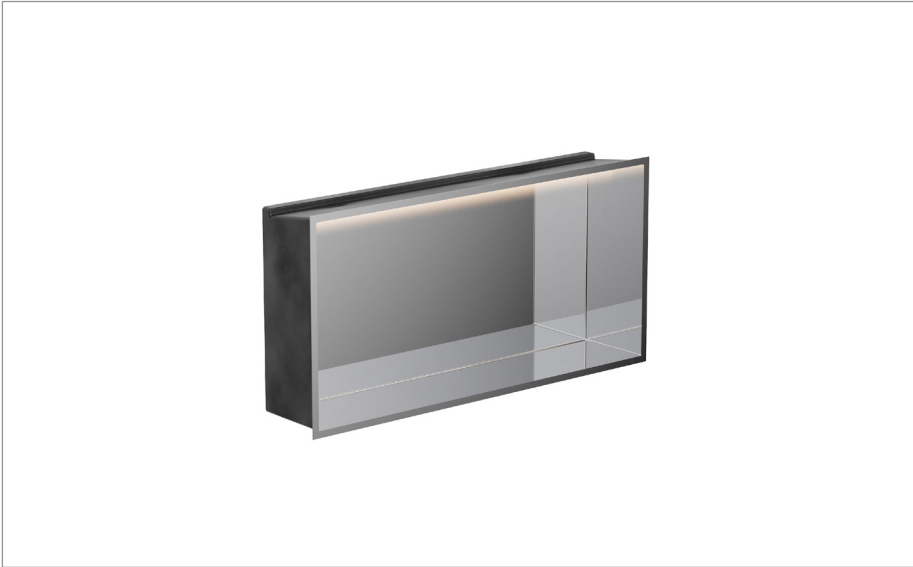

PRODUCT DATA SHEET

PRODUCT CODE

NI305610LC

RANGE

Niche

DESCRIPTION

Niches 610x305x120mm with LED
Chrome

WEBSITE LINK

[Click Here](#)

CATEGORY	Accessories
WARRANTY DETAILS	15 Years
COLOUR	Chrome
FINISH APPLICATION	Polished
PRIMARY MATERIAL	304 Stainless Steel
INSTALL TYPE	Wall Mounted
PRODUCT WIDTH MM	610
PRODUCT HEIGHT MM	305
PRODUCT DEPTH MM	120
PRODUCT NET WEIGHT KG	3.5

IP RATING	IP66 complied
CABLE LENGTH (MM)	1000
COLOUR RANGE (K)	3000
LUMINOUS EFFICACY (LM/W)	90
COLOUR RENDERING INDEX (RA)	90
ENERGY RATING	F
SWITCH TYPE	Mains Wired
DIMMABLE	No
LIGHT TYPE	LED
LED WATTAGE	13.6
DRIVER WATTAGE	20

TECHNICAL DIMENSIONS

Dimensions in mm unless otherwise specified.

Tolerances (per material type) apply.

SPARES LIST

Only the parts labelled are available as spares.

NUMBER	PART CODE	DESCRIPTION
1	NI00001	LED driver for niches LPV-20-12
2	NI00305	LED Light strip with tube 305mm
2	NI00610	LED Light strip with tube 610mm