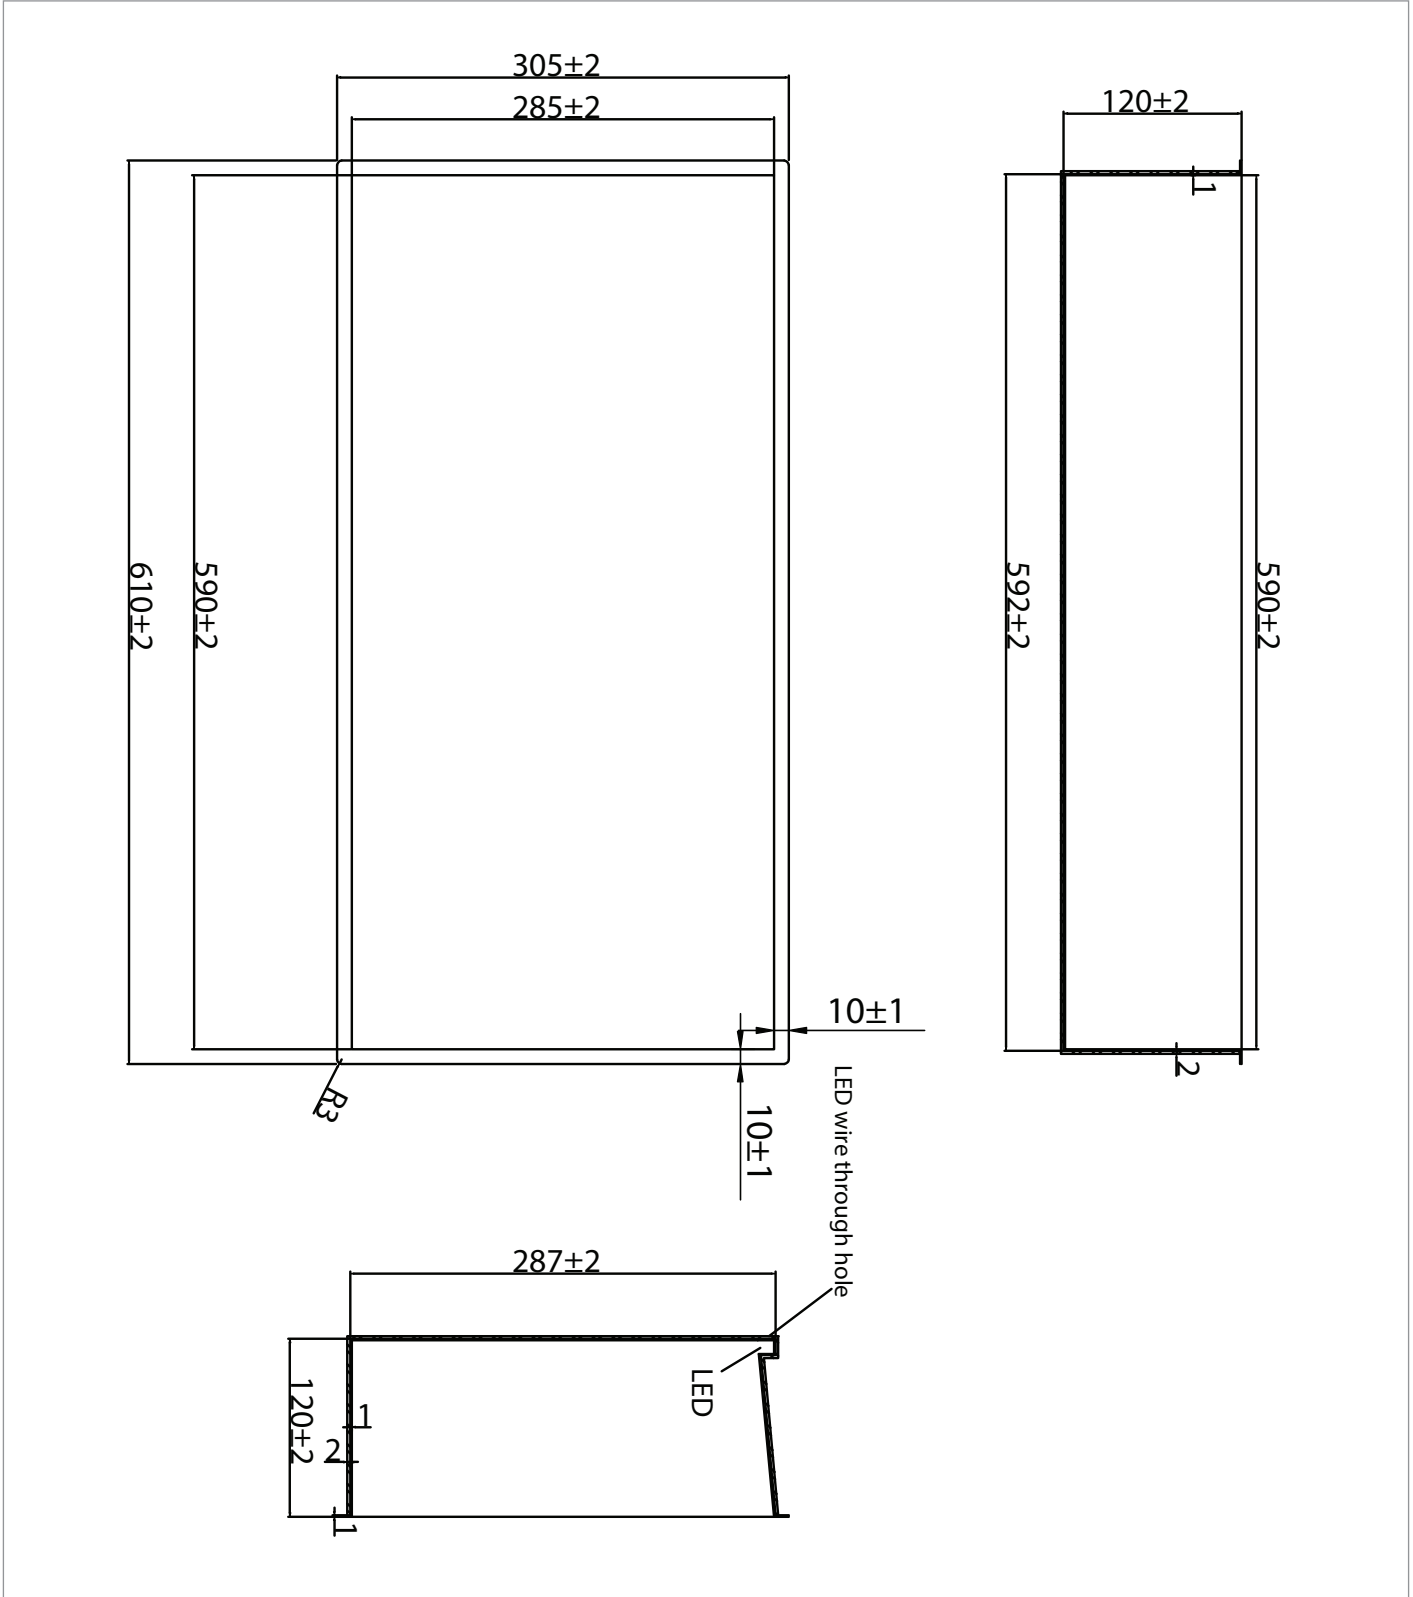

PRODUCT DATA SHEET

PRODUCT CODE

NI305610LC

RANGE

Niche

DESCRIPTION

Niches 610x305x120mm with LED
Chrome

WEBSITE LINK

[Click Here](#)

CATEGORY	Accessories
WARRANTY DETAILS	15 Years
COLOUR	Chrome
FINISH APPLICATION	Polished
PRIMARY MATERIAL	304 Stainless Steel
INSTALL TYPE	Wall Mounted
PRODUCT WIDTH MM	610
PRODUCT HEIGHT MM	305
PRODUCT DEPTH MM	120
PRODUCT NET WEIGHT KG	3.5

IP RATING	IP66 complied
CABLE LENGTH (MM)	1000
COLOUR RANGE (K)	3000
LUMINOUS EFFICACY (LM/W)	90
COLOUR RENDERING INDEX (RA)	90
ENERGY RATING	F
SWITCH TYPE	Mains Wired
DIMMABLE	No
LIGHT TYPE	LED
LED WATTAGE	13.6
DRIVER WATTAGE	20

TECHNICAL DIMENSIONS

Dimensions in mm unless otherwise specified.

Tolerances (per material type) apply.

SPARES LIST

Only the parts labelled are available as spares.

NUMBER	PART CODE	DESCRIPTION
1	NI00001	LED driver for niches LPV-20-12
2	NI00305	LED Light strip with tube 305mm
2	NI00610	LED Light strip with tube 610mm