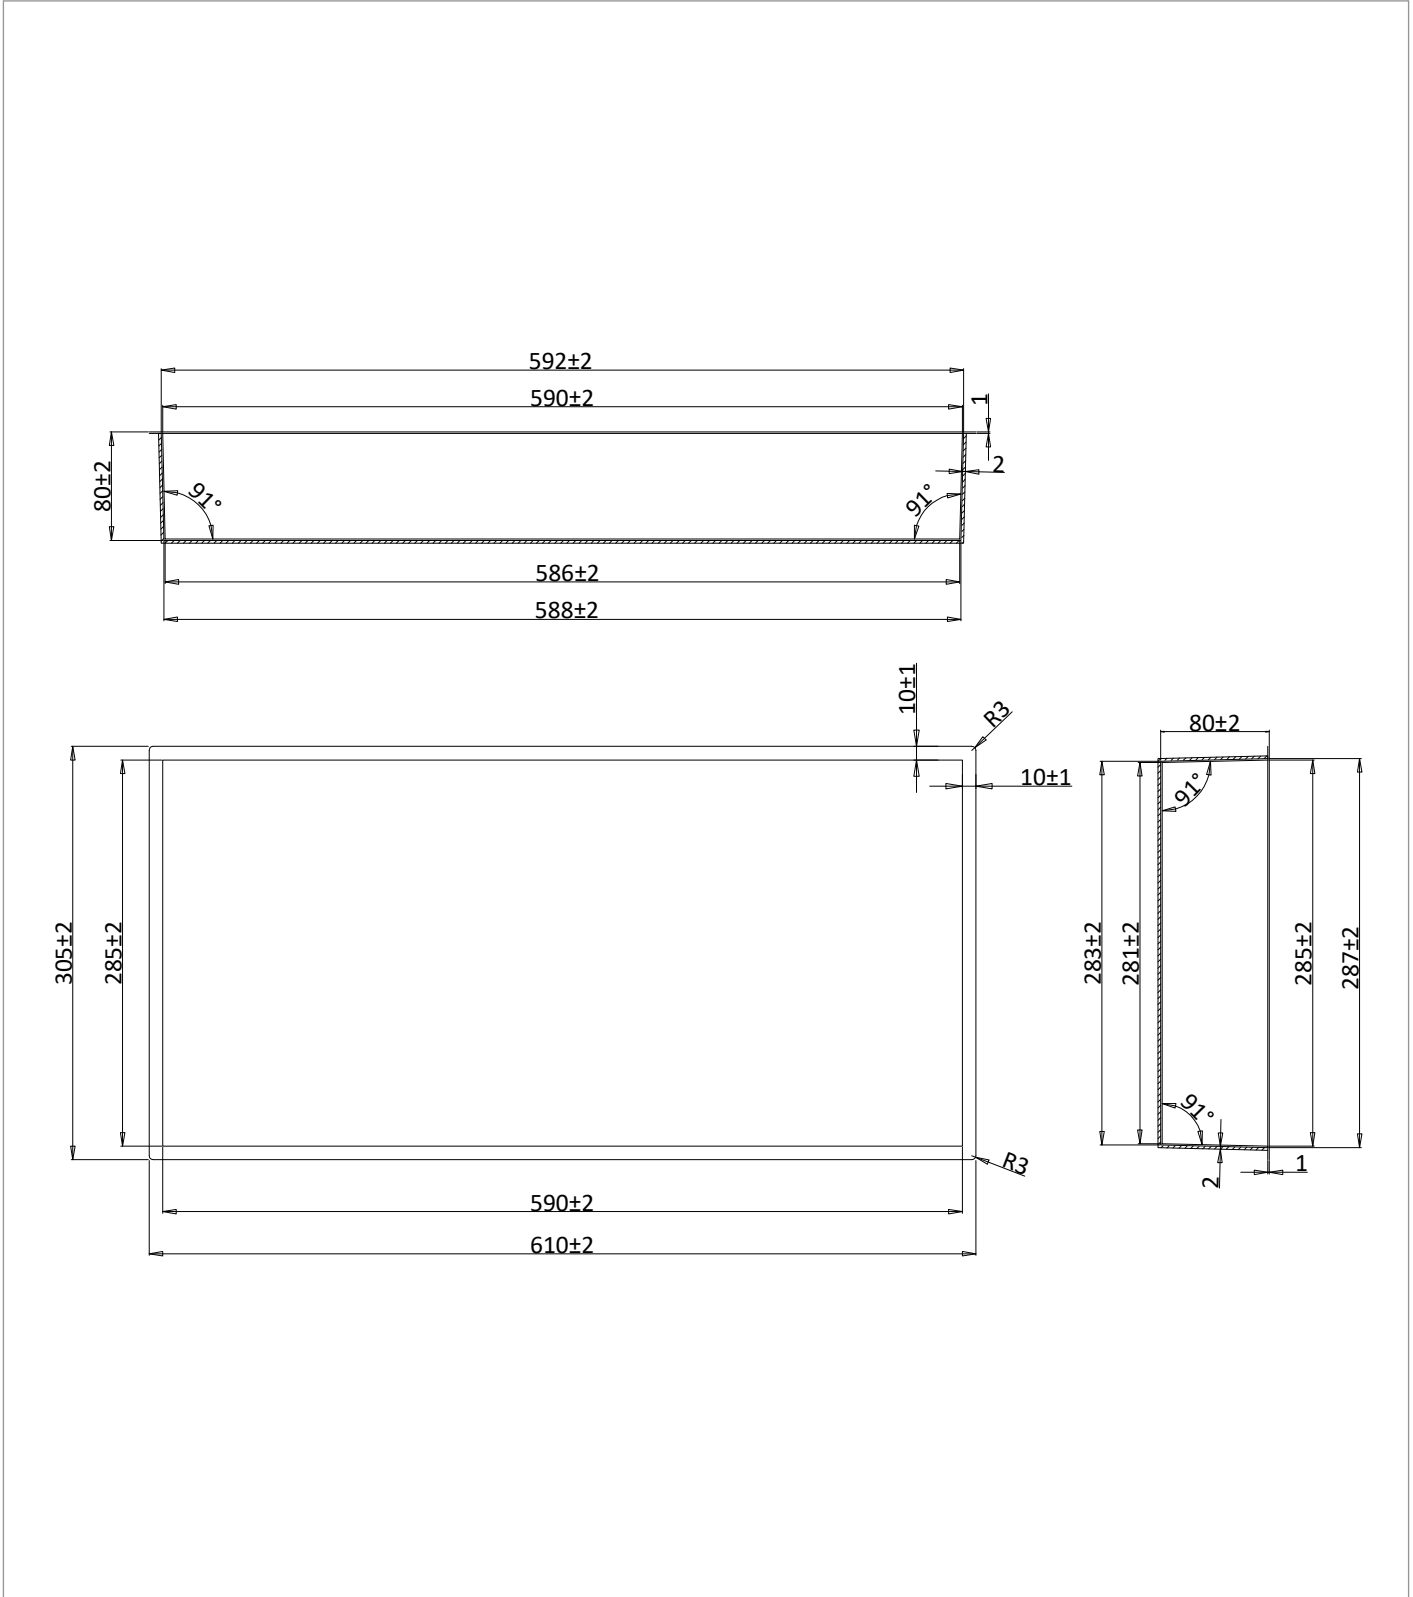

PRODUCT DATA SHEET

PRODUCT CODE

NI80305610V

RANGE

Niche

DESCRIPTION

Niches 610 x 305mm x 80mm Brushed Nickel

WEBSITE LINK

[Click Here](#)

CATEGORY	Accessories
WARRANTY DETAILS	15 Years
COLOUR	Brushed Nickel
FINISH APPLICATION	PVD
PRIMARY MATERIAL	304 Stainless Steel
INSTALL TYPE	Wall Mounted
PRODUCT WIDTH MM	610
PRODUCT HEIGHT MM	305
PRODUCT DEPTH MM	80
PRODUCT NET WEIGHT KG	2.9

TECHNICAL DIMENSIONS

Dimensions in mm unless otherwise specified.

Tolerances (per material type) apply.

SPARES LIST

Only the parts labelled are available as spares.

NO SPARES AVAILABLE