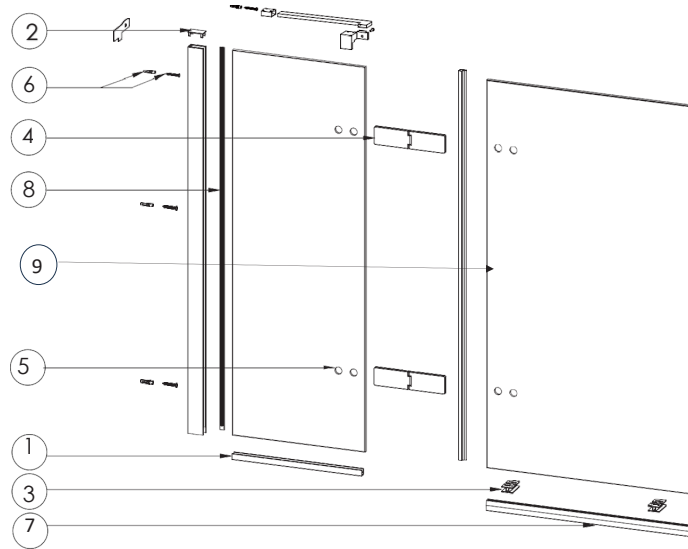

## DESCRIPTION

Optix Hinged Bath Screen with Inline Panel 180 Brushed Bronze Left Hand

STANDARDS	EN14428
HANDING SHOWERING	Left Hand
GLASS THICKNESS	10mm
EASY CLEAN	Yes
MAGNETIC DOOR STRIPS	No
NUMBER OF DOORS	1
SOFT CLOSING DOORS	No
SAFETY GLASS	Yes
REMOVABLE SEALS	Yes
QUICK RELEASE ROLLERS	No
WET ROOM COMPATIBLE	No
DOOR A INFORMATION	Bath screen
DOOR ADJUSTMENT	900-915mmmm

## TECHNICAL DIMENSIONS

Dimensions in mm unless otherwise specified.

Tolerances (per material type) apply.

## SPARES LIST

Only the parts labelled are available as spares.

NUMBER	PART CODE	DESCRIPTION
1	OPBATHPROFILEBZ	Bath Screen Bottom Profile Brushed Bronze
	OPBATHPROFILET	Bath Screen Bottom Profile Slate
	OPBATHPROFILEV	Bath Screen Bottom Profile Pt 11 Brushed Nickel
	OPBATHPROFILES	Bath Screen Bottom Profile Pt 11
	OPBATHPROFILEF	Bath Screen Bottom Profile Pt 11 BB
2	OPPROFILECAP	Optix Wall Profile Cover Caps
3	OPTIXBATHSPACER	Optix Bath Screen Moving Door Spacer x2
4	OXBATHZHINGBZ	Bath Screen 180 Hinge x2 Brushed Bronze
	OXBATHZHINGET	Bath Screen 180 Hinge x2 Slate
	OXBATHZHINGES	Bath Screen 180 Hinge Chrome Part 10
	OXBATHZHINGEF	Bath Screen 180 Hinge Br Brass Part 10
	OXBATHZHINGEV	Bath Screen 180 Hinge Brushed Nickel Part 10
5	OXBATHCOVERSBZ	Optix Bath Hinge Covers x8 Brushed Bronze
	OXBATHCOVERST	Optix Bath Hinge Covers x8 Slate
	OXBATHCOVERSV	Optix Bath Hinge Covers Brushed Nickel
	OXBATHCOVERSPS	Optix Bath Hinge Covers Chrome
	OXBATHCOVERSF	Optix Bath Hinge Covers Br Brass
6	OXBATH1PACK	Optix Blister Bath Screen All
7	OXBATHSEAL180	Bottom Seals L and R (one pack) for 180 degree
8	OXBATHSEALS	Optix Bath Screen Seals 6 and 8
9	OXBATHSEAL3	Vert Seal for 180 Optix degree bath screen (Part 8)