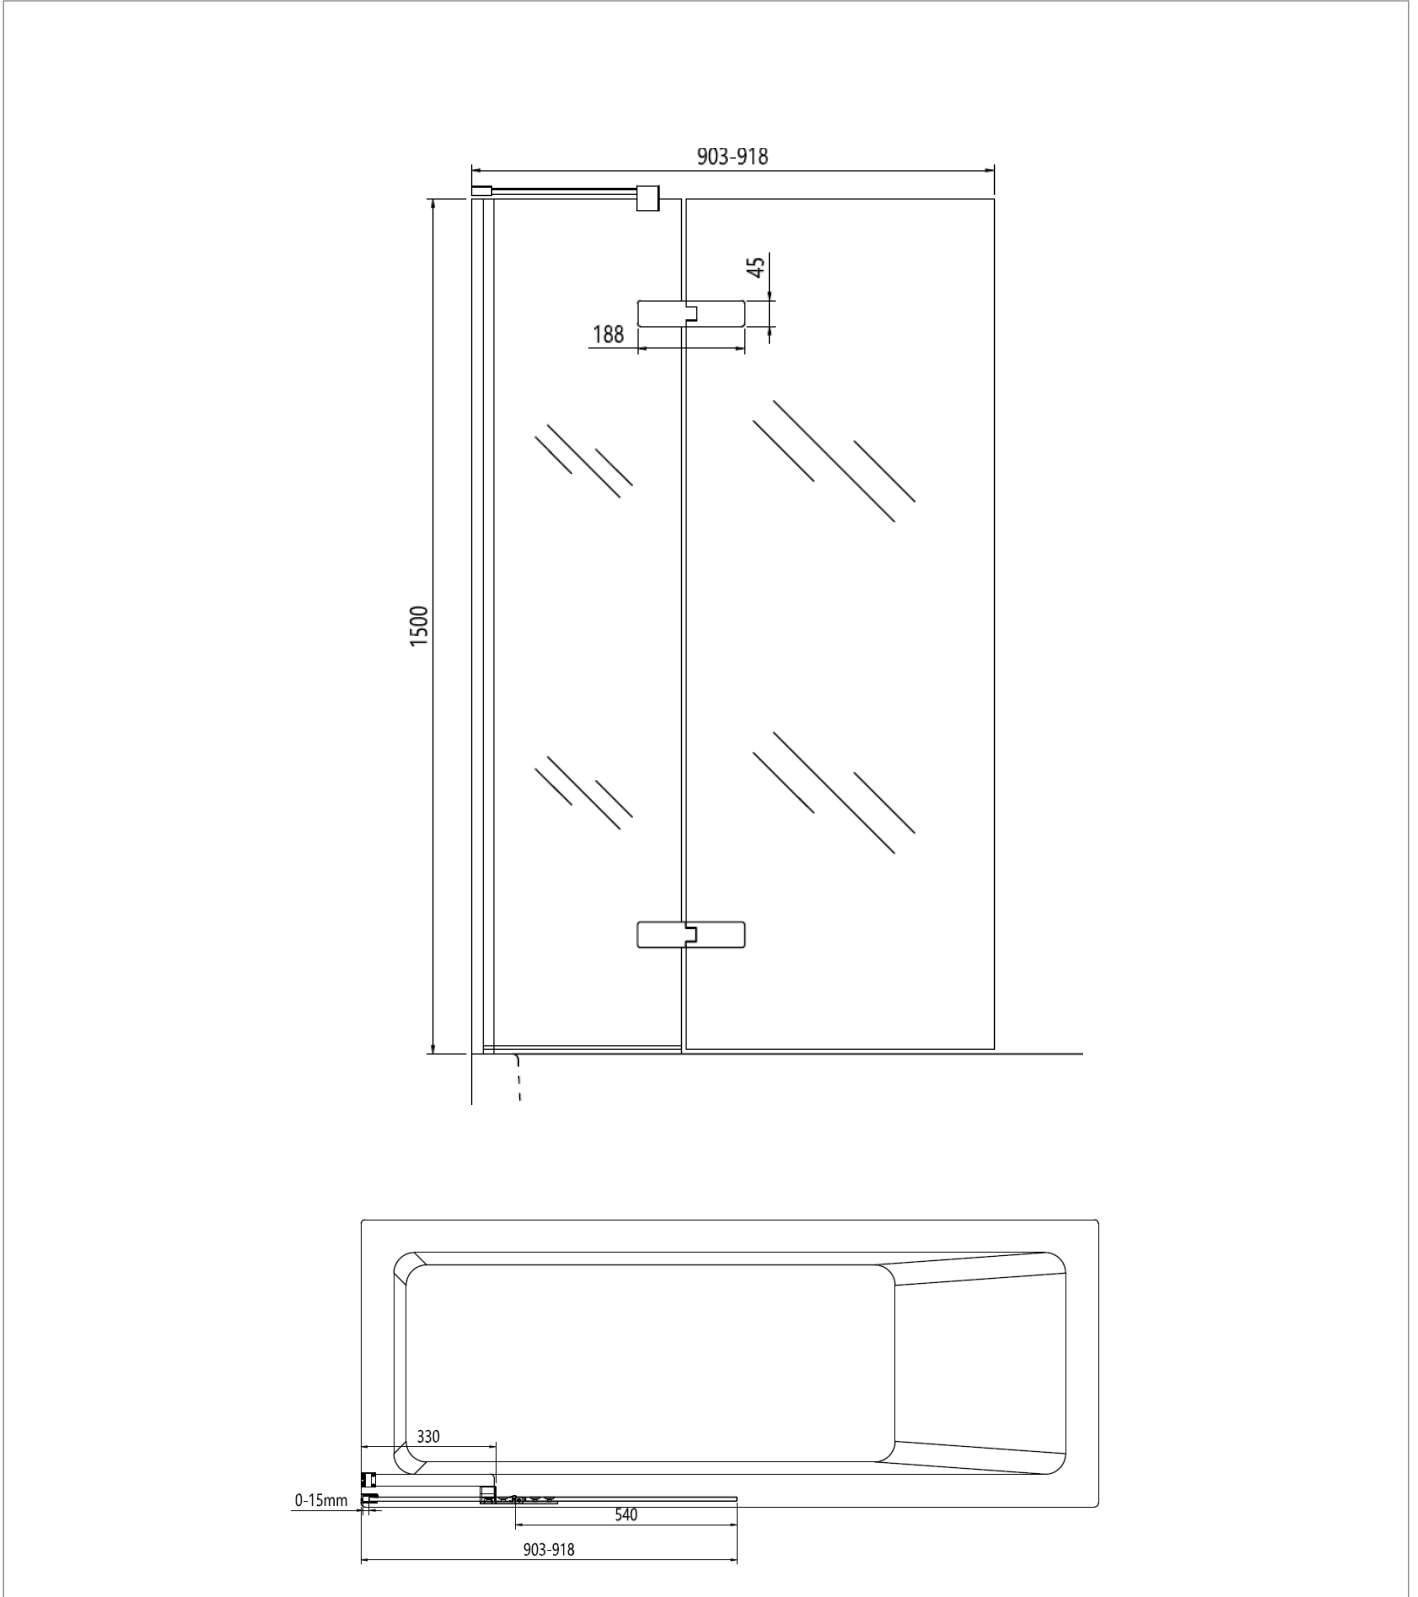

## DESCRIPTION

Optix Hinged Bath Screen with Inline Panel 180 Brushed Bronze Left Hand

## WEBSITE LINK

[Click Here](#)

CATEGORY	Showering
WARRANTY DETAILS	Lifetime
COLOUR	Brushed Bronze
FINISH APPLICATION	PVD
PRIMARY MATERIAL	Glass
SECONDARY MATERIAL	304 Stainless Steel
INSTALL TYPE	Wall Mounted
PRODUCT WIDTH MM	900
PRODUCT HEIGHT MM	1500
PRODUCT LENGTH MM	10
PRODUCT NET WEIGHT KG	36

STANDARDS	EN14428
HANDING SHOWERING	Left Hand
GLASS THICKNESS	10mm
EASY CLEAN	Yes
MAGNETIC DOOR STRIPS	No
NUMBER OF DOORS	1
SOFT CLOSING DOORS	No
SAFETY GLASS	Yes
REMOVABLE SEALS	Yes
QUICK RELEASE ROLLERS	No
WET ROOM COMPATIBLE	No
DOOR A INFORMATION	Bath screen
DOOR ADJUSTMENT	900-915mmmm

## TECHNICAL DIMENSIONS

Dimensions in mm unless otherwise specified.

Tolerances (per material type) apply.