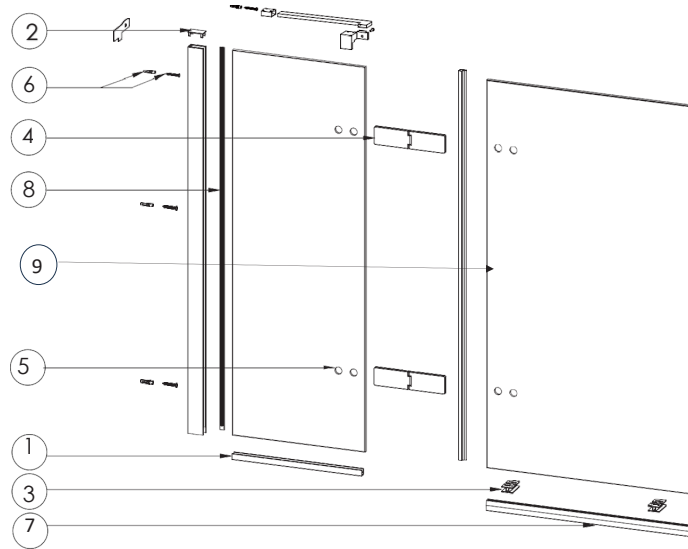

## WEBSITE LINK

[Click Here](#)

CATEGORY	Showering
WARRANTY DETAILS	Lifetime
COLOUR	Brushed Bronze
FINISH APPLICATION	PVD
PRIMARY MATERIAL	Glass
SECONDARY MATERIAL	304 Stainless Steel
INSTALL TYPE	Wall Mounted
PRODUCT WIDTH MM	900
PRODUCT HEIGHT MM	1500
PRODUCT LENGTH MM	10
PRODUCT NET WEIGHT KG	36

STANDARDS	EN14428
HANDING SHOWERING	Left Hand
GLASS THICKNESS	10mm
EASY CLEAN	Yes
MAGNETIC DOOR STRIPS	No
NUMBER OF DOORS	1
SOFT CLOSING DOORS	No
SAFETY GLASS	Yes
REMOVABLE SEALS	Yes
QUICK RELEASE ROLLERS	No
WET ROOM COMPATIBLE	No
DOOR A INFORMATION	Bath screen
DOOR ADJUSTMENT	900-915mmmm

## TECHNICAL DIMENSIONS

Dimensions in mm unless otherwise specified.

Tolerances (per material type) apply.

## SPARES LIST

Only the parts labelled are available as spares.

NUMBER	PART CODE	DESCRIPTION
1	OPBATHPROFILEBZ	Bath Screen Bottom Profile Brushed Bronze
	OPBATHPROFILET	Bath Screen Bottom Profile Slate
	OPBATHPROFILEV	Bath Screen Bottom Profile Pt 11 Brushed Nickel
	OPBATHPROFILES	Bath Screen Bottom Profile Pt 11
	OPBATHPROFILEF	Bath Screen Bottom Profile Pt 11 BB
2	OPPROFILECAP	Optix Wall Profile Cover Caps
3	OPTIXBATHSPACER	Optix Bath Screen Moving Door Spacer x2
4	OXBATHZHINGBZ	Bath Screen 180 Hinge x2 Brushed Bronze
	OXBATHZHINGET	Bath Screen 180 Hinge x2 Slate
	OXBATHZHINGES	Bath Screen 180 Hinge Chrome Part 10
	OXBATHZHINGEF	Bath Screen 180 Hinge Br Brass Part 10
	OXBATHZHINGEV	Bath Screen 180 Hinge Brushed Nickel Part 10
5	OXBATHCOVERSBZ	Optix Bath Hinge Covers x8 Brushed Bronze
	OXBATHCOVERST	Optix Bath Hinge Covers x8 Slate
	OXBATHCOVERSV	Optix Bath Hinge Covers Brushed Nickel
	OXBATHCOVERSPS	Optix Bath Hinge Covers Chrome
	OXBATHCOVERSF	Optix Bath Hinge Covers Br Brass
6	OXBATH1PACK	Optix Blister Bath Screen All
7	OXBATHSEAL180	Bottom Seals L and R (one pack) for 180 degree
8	OXBATHSEALS	Optix Bath Screen Seals 6 and 8
9	OXBATHSEAL3	Vert Seal for 180 Optix degree bath screen (Part 8)