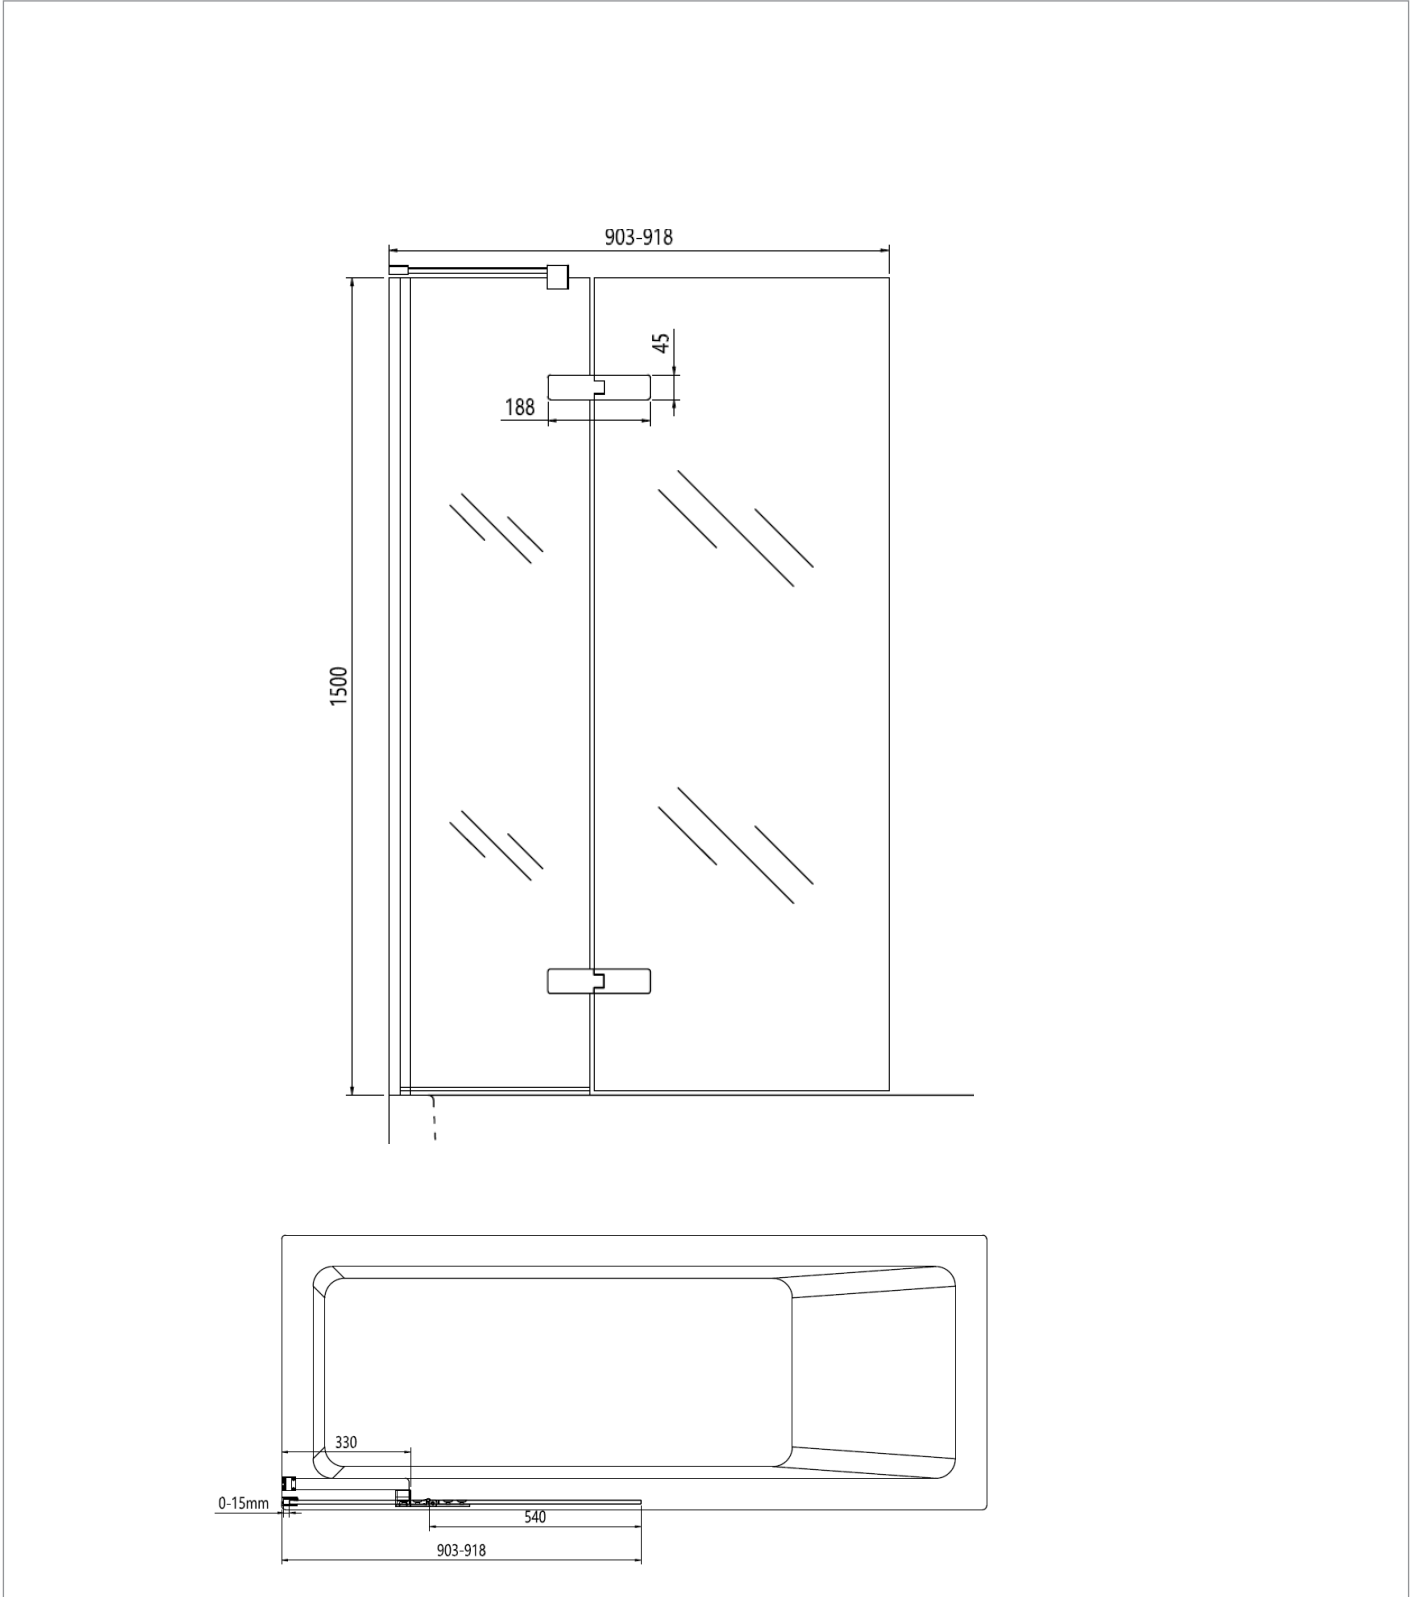

TECHNICAL DIMENSIONS

Dimensions in mm unless otherwise specified.

Tolerances (per material type) apply.