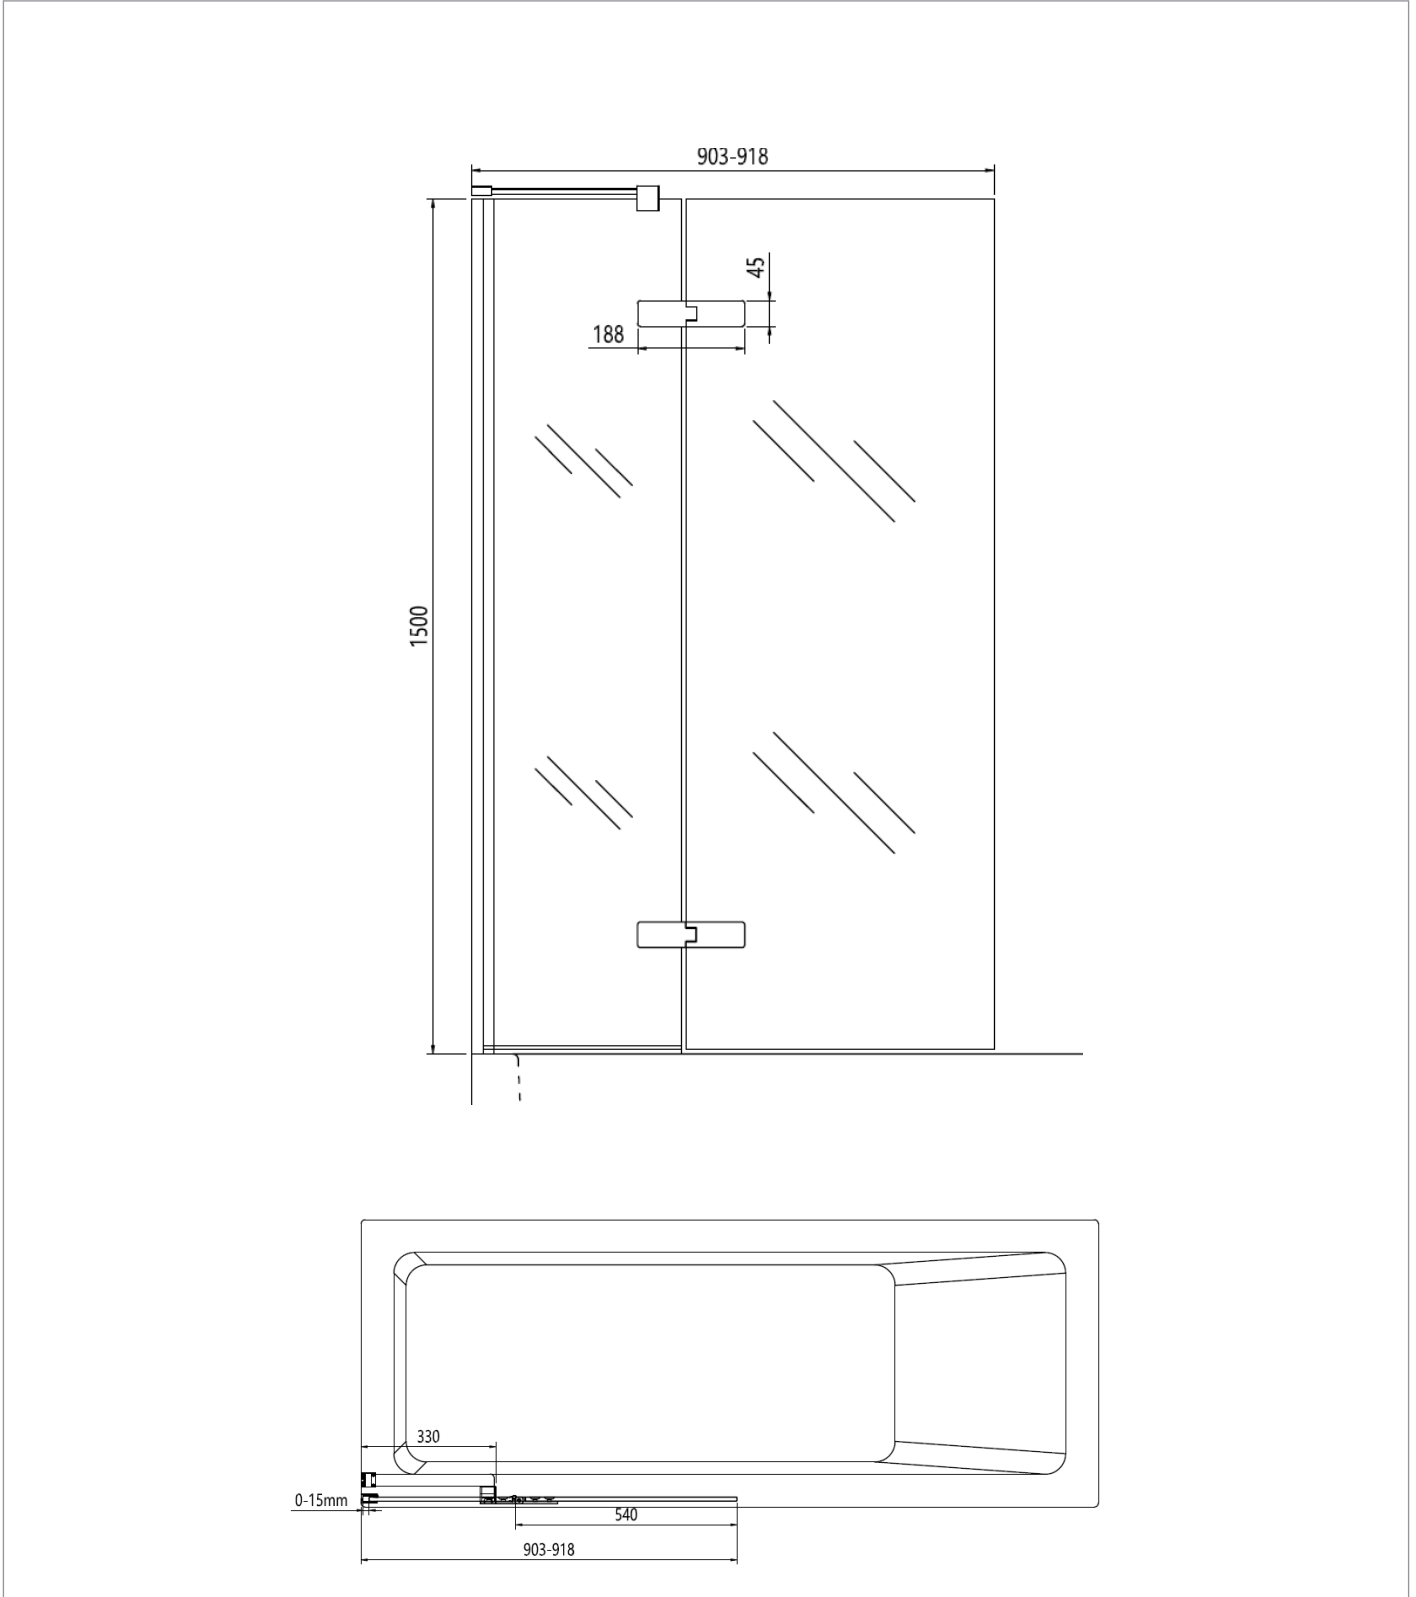

## DESCRIPTION

Optix Hinged Bath Screen with Inline Panel 180 Left Handed Brushed Brass

## WEBSITE LINK

[Click Here](#)

CATEGORY	Showering
WARRANTY DETAILS	Lifetime
COLOUR	Brushed Brass
FINISH APPLICATION	PVD
PRIMARY MATERIAL	Glass
SECONDARY MATERIAL	304 Stainless Steel
INSTALL TYPE	Wall Mounted
PRODUCT WIDTH MM	900
PRODUCT HEIGHT MM	1500
PRODUCT LENGTH MM	10
PRODUCT NET WEIGHT KG	36

STANDARDS	EN14428
HANDING SHOWERING	Left Hand
GLASS THICKNESS	10mm
EASY CLEAN	Yes
MAGNETIC DOOR STRIPS	No
NUMBER OF DOORS	1
SOFT CLOSING DOORS	No
SAFETY GLASS	Yes
REMOVABLE SEALS	Yes
QUICK RELEASE ROLLERS	No
WET ROOM COMPATIBLE	No
DOOR A INFORMATION	Bath screen
DOOR ADJUSTMENT	900-915mmmm

## TECHNICAL DIMENSIONS

Dimensions in mm unless otherwise specified.

Tolerances (per material type) apply.