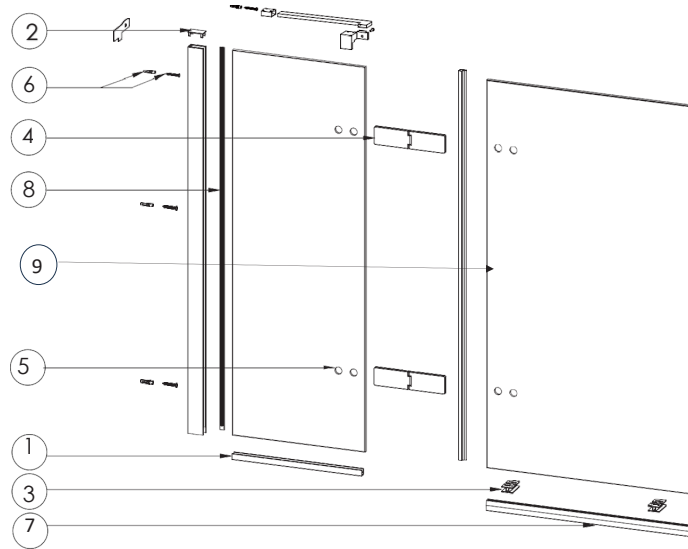

## DESCRIPTION

Optix Hinged Bath Screen with Inline Panel 180 Left Handed Brushed Brass

STANDARDS	EN14428
HANDING SHOWERING	Left Hand
GLASS THICKNESS	10mm
EASY CLEAN	Yes
MAGNETIC DOOR STRIPS	No
NUMBER OF DOORS	1
SOFT CLOSING DOORS	No
SAFETY GLASS	Yes
REMOVABLE SEALS	Yes
QUICK RELEASE ROLLERS	No
WET ROOM COMPATIBLE	No
DOOR A INFORMATION	Bath screen
DOOR ADJUSTMENT	900-915mmmm

## TECHNICAL DIMENSIONS

Dimensions in mm unless otherwise specified.

Tolerances (per material type) apply.

## SPARES LIST

Only the parts labelled are available as spares.

NUMBER	PART CODE	DESCRIPTION
1	OPBATHPROFILEBZ	Bath Screen Bottom Profile Brushed Bronze
	OPBATHPROFILET	Bath Screen Bottom Profile Slate
	OPBATHPROFILEV	Bath Screen Bottom Profile Pt 11 Brushed Nickel
	OPBATHPROFILES	Bath Screen Bottom Profile Pt 11
	OPBATHPROFILEF	Bath Screen Bottom Profile Pt 11 BB
2	OPPROFILECAP	Optix Wall Profile Cover Caps
3	OPTIXBATHSPACER	Optix Bath Screen Moving Door Spacer x2
4	AXBATHZHINGBZ	Bath Screen 180 Hinge x2 Brushed Bronze
	AXBATHZHINGET	Bath Screen 180 Hinge x2 Slate
	AXBATHZHINGES	Bath Screen 180 Hinge Chrome Part 10
	AXBATHZHINGEF	Bath Screen 180 Hinge Br Brass Part 10
	AXBATHZHINGEV	Bath Screen 180 Hinge Brushed Nickel Part 10
5	AXBATHCOVERSBZ	Optix Bath Hinge Covers x8 Brushed Bronze
	AXBATHCOVERST	Optix Bath Hinge Covers x8 Slate
	AXBATHCOVERSV	Optix Bath Hinge Covers Brushed Nickel
	AXBATHCOVERSPS	Optix Bath Hinge Covers Chrome
	AXBATHCOVERSF	Optix Bath Hinge Covers Br Brass
6	AXBATH1PACK	Optix Blister Bath Screen All
7	AXBATHSEAL180	Bottom Seals L and R (one pack) for 180 degree
8	AXBATHSEALS	Optix Bath Screen Seals 6 and 8
9	AXBATHSEAL3	Vert Seal for 180 Optix degree bath screen (Part 8)