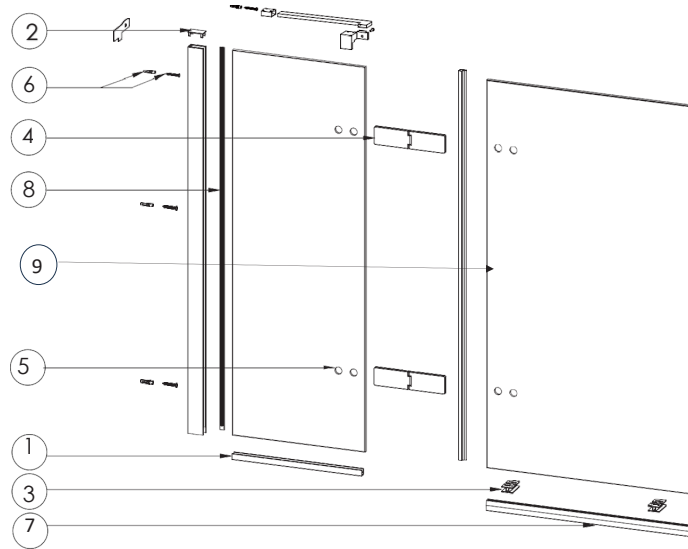

[Click Here](#)

CATEGORY	Showering
WARRANTY DETAILS	Lifetime
COLOUR	Chrome
PRIMARY MATERIAL	Glass
SECONDARY MATERIAL	304 Stainless Steel
INSTALL TYPE	Wall Mounted
PRODUCT WIDTH MM	900
PRODUCT HEIGHT MM	1500
PRODUCT LENGTH MM	10
PRODUCT NET WEIGHT KG	36

STANDARDS	EN14428
HANDING SHOWERING	Left Hand
GLASS THICKNESS	10mm
EASY CLEAN	Yes
MAGNETIC DOOR STRIPS	No
NUMBER OF DOORS	1
SOFT CLOSING DOORS	No
SAFETY GLASS	Yes
REMOVABLE SEALS	Yes
QUICK RELEASE ROLLERS	No
WET ROOM COMPATIBLE	No
DOOR A INFORMATION	Bath screen
DOOR ADJUSTMENT	900-915mmmm

TECHNICAL DIMENSIONS

Dimensions in mm unless otherwise specified.

Tolerances (per material type) apply.

SPARES LIST

Only the parts labelled are available as spares.

NUMBER	PART CODE	DESCRIPTION
1	OPBATHPROFILEBZ	Bath Screen Bottom Profile Brushed Bronze
	OPBATHPROFILET	Bath Screen Bottom Profile Slate
	OPBATHPROFILEV	Bath Screen Bottom Profile Pt 11 Brushed Nickel
	OPBATHPROFILES	Bath Screen Bottom Profile Pt 11
	OPBATHPROFILEF	Bath Screen Bottom Profile Pt 11 BB
2	OPPROFILECAP	Optix Wall Profile Cover Caps
3	OPTIXBATHSPACER	Optix Bath Screen Moving Door Spacer x2
4	OXBATHZHINGBZ	Bath Screen 180 Hinge x2 Brushed Bronze
	OXBATHZHINGET	Bath Screen 180 Hinge x2 Slate
	OXBATHZHINGES	Bath Screen 180 Hinge Chrome Part 10
	OXBATHZHINGEF	Bath Screen 180 Hinge Br Brass Part 10
	OXBATHZHINGEV	Bath Screen 180 Hinge Brushed Nickel Part 10
5	OXBATHCOVERSBZ	Optix Bath Hinge Covers x8 Brushed Bronze
	OXBATHCOVERST	Optix Bath Hinge Covers x8 Slate
	OXBATHCOVERSV	Optix Bath Hinge Covers Brushed Nickel
	OXBATHCOVERSPS	Optix Bath Hinge Covers Chrome
	OXBATHCOVERSF	Optix Bath Hinge Covers Br Brass
6	OXBATH1PACK	Optix Blister Bath Screen All
7	OXBATHSEAL180	Bottom Seals L and R (one pack) for 180 degree
8	OXBATHSEALS	Optix Bath Screen Seals 6 and 8
9	OXBATHSEAL3	Vert Seal for 180 Optix degree bath screen (Part 8)