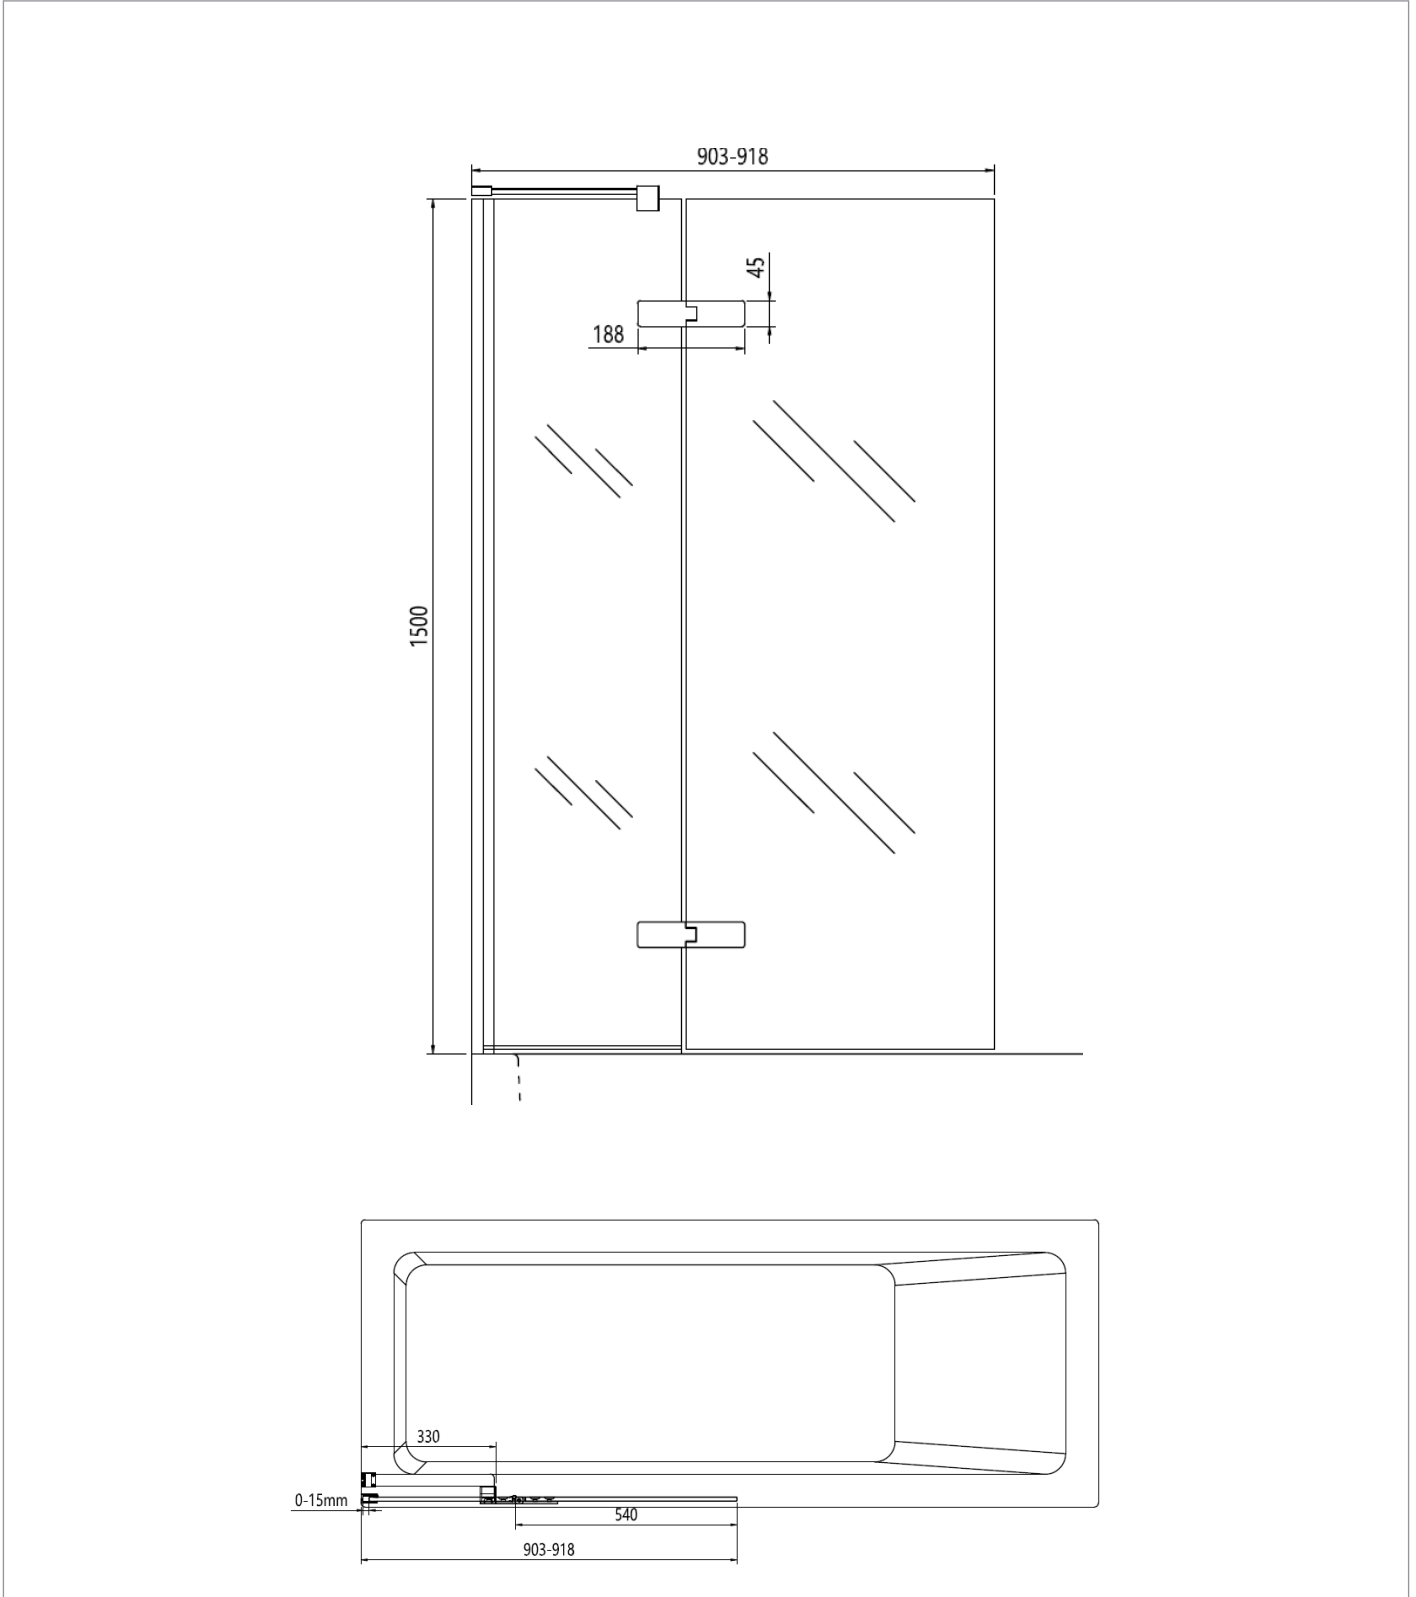

TECHNICAL DIMENSIONS

Dimensions in mm unless otherwise specified.

Tolerances (per material type) apply.