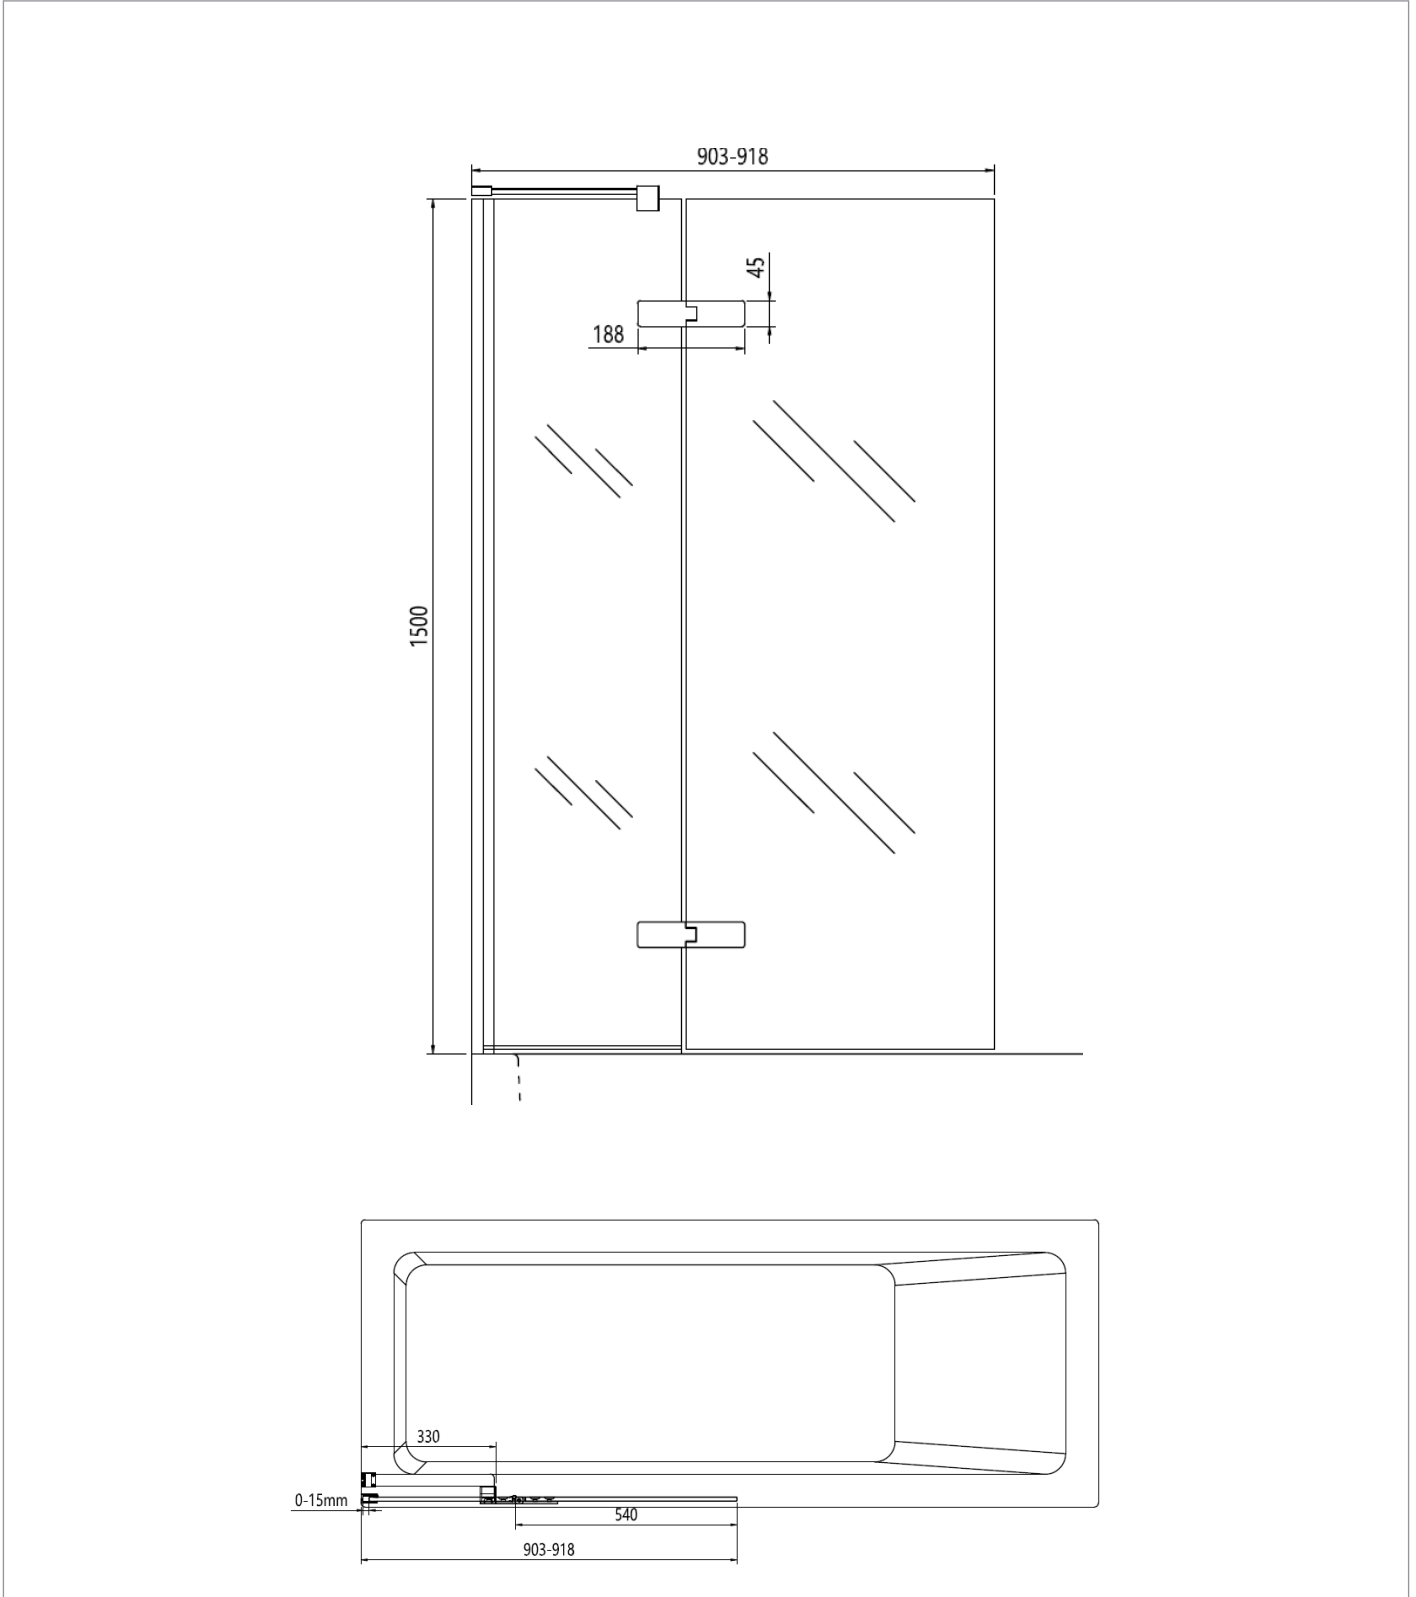

## DESCRIPTION

Optix Hinged Bath Screen with Inline Panel 180 Left Handed Slate

## WEBSITE LINK

[Click Here](#)

CATEGORY	Showering
WARRANTY DETAILS	Lifetime
COLOUR	Slate
FINISH APPLICATION	PVD
PRIMARY MATERIAL	Glass
SECONDARY MATERIAL	304 Stainless Steel
INSTALL TYPE	Wall Mounted
PRODUCT WIDTH MM	900
PRODUCT HEIGHT MM	1500
PRODUCT LENGTH MM	10
PRODUCT NET WEIGHT KG	36

STANDARDS	EN14428
HANDING SHOWERING	Left Hand
GLASS THICKNESS	10mm
EASY CLEAN	Yes
MAGNETIC DOOR STRIPS	No
NUMBER OF DOORS	1
SOFT CLOSING DOORS	No
SAFETY GLASS	Yes
REMOVABLE SEALS	Yes
QUICK RELEASE ROLLERS	No
WET ROOM COMPATIBLE	No
DOOR A INFORMATION	Bath screen
DOOR ADJUSTMENT	900-915mmmm

## TECHNICAL DIMENSIONS

Dimensions in mm unless otherwise specified.

Tolerances (per material type) apply.