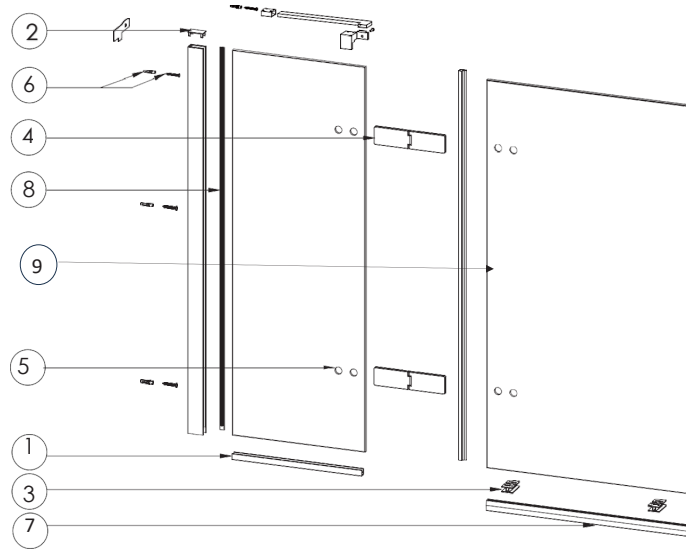

## WEBSITE LINK

[Click Here](#)

CATEGORY	Showering
WARRANTY DETAILS	Lifetime
COLOUR	Slate
FINISH APPLICATION	PVD
PRIMARY MATERIAL	Glass
SECONDARY MATERIAL	304 Stainless Steel
INSTALL TYPE	Wall Mounted
PRODUCT WIDTH MM	900
PRODUCT HEIGHT MM	1500
PRODUCT LENGTH MM	10
PRODUCT NET WEIGHT KG	36

STANDARDS	EN14428
HANDING SHOWERING	Left Hand
GLASS THICKNESS	10mm
EASY CLEAN	Yes
MAGNETIC DOOR STRIPS	No
NUMBER OF DOORS	1
SOFT CLOSING DOORS	No
SAFETY GLASS	Yes
REMOVABLE SEALS	Yes
QUICK RELEASE ROLLERS	No
WET ROOM COMPATIBLE	No
DOOR A INFORMATION	Bath screen
DOOR ADJUSTMENT	900-915mmmm

## TECHNICAL DIMENSIONS

Dimensions in mm unless otherwise specified.

Tolerances (per material type) apply.

## SPARES LIST

Only the parts labelled are available as spares.

NUMBER	PART CODE	DESCRIPTION
1	OPBATHPROFILEBZ	Bath Screen Bottom Profile Brushed Bronze
	OPBATHPROFILET	Bath Screen Bottom Profile Slate
	OPBATHPROFILEV	Bath Screen Bottom Profile Pt 11 Brushed Nickel
	OPBATHPROFILES	Bath Screen Bottom Profile Pt 11
	OPBATHPROFILEF	Bath Screen Bottom Profile Pt 11 BB
2	OPPROFILECAP	Optix Wall Profile Cover Caps
3	OPTIXBATHSPACER	Optix Bath Screen Moving Door Spacer x2
4	OXBATHZHINGBZ	Bath Screen 180 Hinge x2 Brushed Bronze
	OXBATHZHINGET	Bath Screen 180 Hinge x2 Slate
	OXBATHZHINGES	Bath Screen 180 Hinge Chrome Part 10
	OXBATHZHINGEF	Bath Screen 180 Hinge Br Brass Part 10
	OXBATHZHINGEV	Bath Screen 180 Hinge Brushed Nickel Part 10
5	OXBATHCOVERSBZ	Optix Bath Hinge Covers x8 Brushed Bronze
	OXBATHCOVERST	Optix Bath Hinge Covers x8 Slate
	OXBATHCOVERSV	Optix Bath Hinge Covers Brushed Nickel
	OXBATHCOVERSPS	Optix Bath Hinge Covers Chrome
	OXBATHCOVERSF	Optix Bath Hinge Covers Br Brass
6	OXBATH1PACK	Optix Blister Bath Screen All
7	OXBATHSEAL180	Bottom Seals L and R (one pack) for 180 degree
8	OXBATHSEALS	Optix Bath Screen Seals 6 and 8
9	OXBATHSEAL3	Vert Seal for 180 Optix degree bath screen (Part 8)