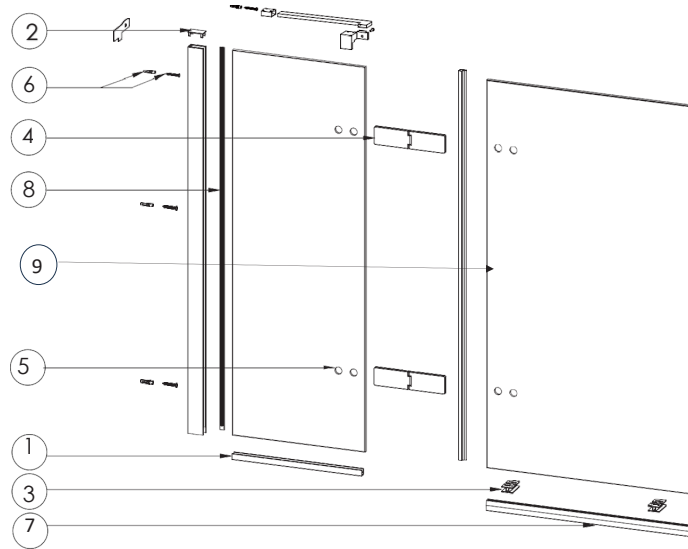

[Click Here](#)

CATEGORY	Showering
WARRANTY DETAILS	Lifetime
COLOUR	Slate
FINISH APPLICATION	PVD
PRIMARY MATERIAL	Glass
SECONDARY MATERIAL	304 Stainless Steel
INSTALL TYPE	Wall Mounted
PRODUCT WIDTH MM	900
PRODUCT HEIGHT MM	1500
PRODUCT LENGTH MM	10
PRODUCT NET WEIGHT KG	36

STANDARDS	EN14428
HANDING SHOWERING	Left Hand
GLASS THICKNESS	10mm
EASY CLEAN	Yes
MAGNETIC DOOR STRIPS	No
NUMBER OF DOORS	1
SOFT CLOSING DOORS	No
SAFETY GLASS	Yes
REMOVABLE SEALS	Yes
QUICK RELEASE ROLLERS	No
WET ROOM COMPATIBLE	No
DOOR A INFORMATION	Bath screen
DOOR ADJUSTMENT	900-915mmmm

TECHNICAL DIMENSIONS

Dimensions in mm unless otherwise specified.

Tolerances (per material type) apply.

SPARES LIST

Only the parts labelled are available as spares.

NUMBER	PART CODE	DESCRIPTION
1	OPBATHPROFILEBZ	Bath Screen Bottom Profile Brushed Bronze
	OPBATHPROFILET	Bath Screen Bottom Profile Slate
	OPBATHPROFILEV	Bath Screen Bottom Profile Pt 11 Brushed Nickel
	OPBATHPROFILES	Bath Screen Bottom Profile Pt 11
	OPBATHPROFILEF	Bath Screen Bottom Profile Pt 11 BB
2	OPPROFILECAP	Optix Wall Profile Cover Caps
3	OPTIXBATHSPACER	Optix Bath Screen Moving Door Spacer x2
4	OXBATHZHINGBZ	Bath Screen 180 Hinge x2 Brushed Bronze
	OXBATHZHINGET	Bath Screen 180 Hinge x2 Slate
	OXBATHZHINGES	Bath Screen 180 Hinge Chrome Part 10
	OXBATHZHINGEF	Bath Screen 180 Hinge Br Brass Part 10
	OXBATHZHINGEV	Bath Screen 180 Hinge Brushed Nickel Part 10
5	OXBATHCOVERSBZ	Optix Bath Hinge Covers x8 Brushed Bronze
	OXBATHCOVERST	Optix Bath Hinge Covers x8 Slate
	OXBATHCOVERSV	Optix Bath Hinge Covers Brushed Nickel
	OXBATHCOVERSPS	Optix Bath Hinge Covers Chrome
	OXBATHCOVERSF	Optix Bath Hinge Covers Br Brass
6	OXBATH1PACK	Optix Blister Bath Screen All
7	OXBATHSEAL180	Bottom Seals L and R (one pack) for 180 degree
8	OXBATHSEALS	Optix Bath Screen Seals 6 and 8
9	OXBATHSEAL3	Vert Seal for 180 Optix degree bath screen (Part 8)