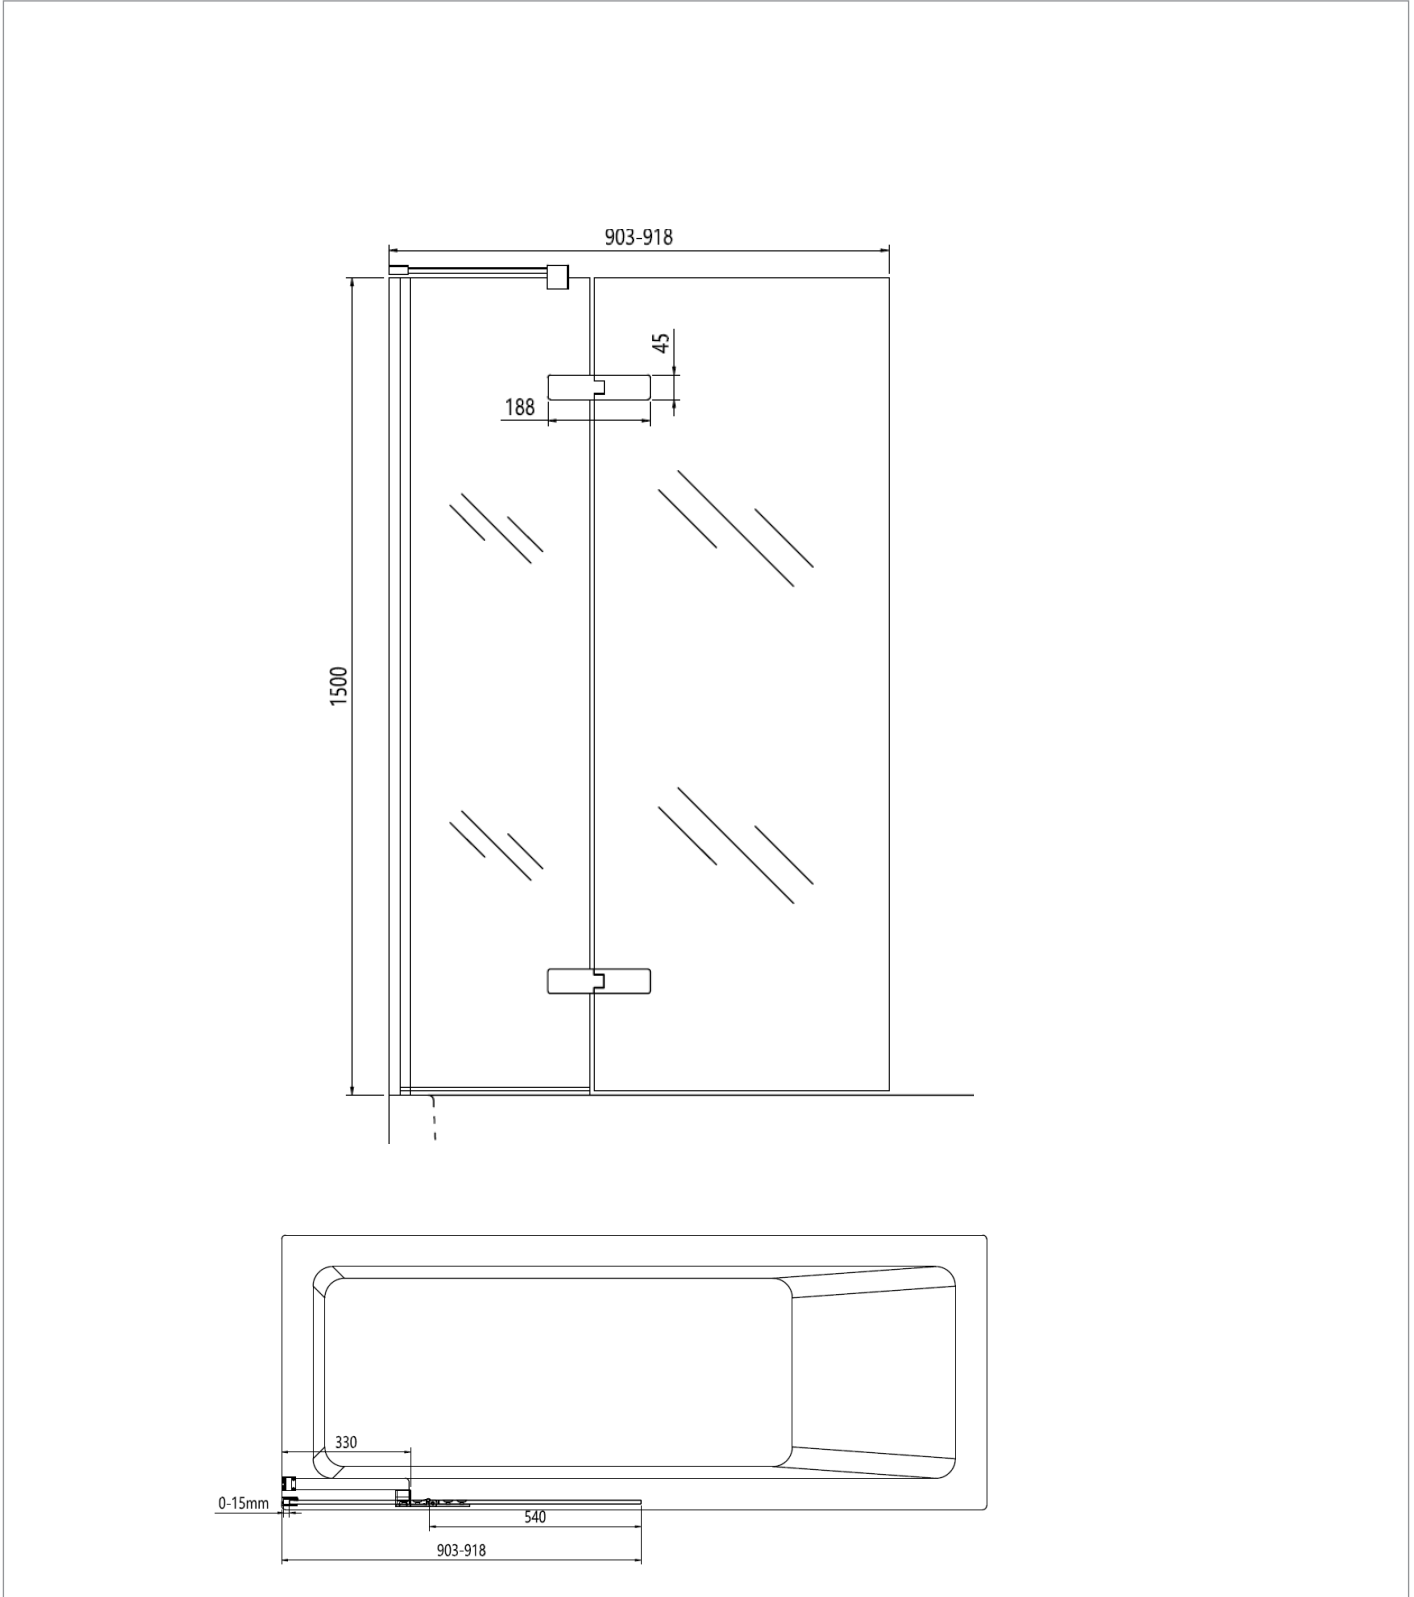

TECHNICAL DIMENSIONS

Dimensions in mm unless otherwise specified.

Tolerances (per material type) apply.