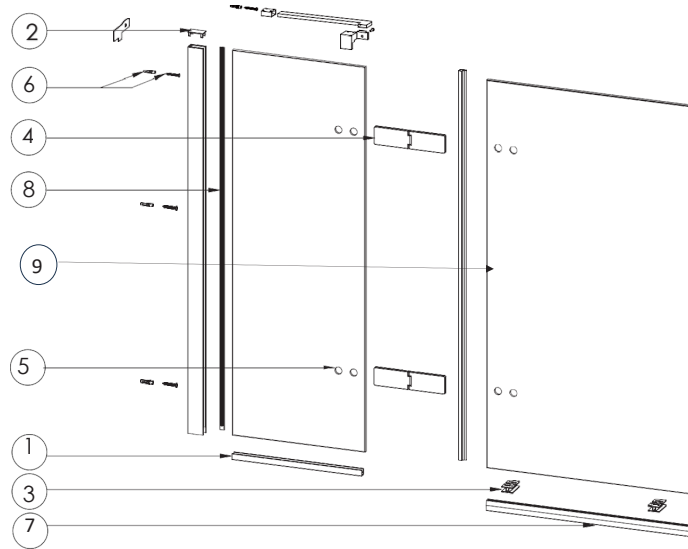

[Click Here](#)

CATEGORY	Showering
WARRANTY DETAILS	Lifetime
COLOUR	Slate
FINISH APPLICATION	PVD
PRIMARY MATERIAL	Glass
SECONDARY MATERIAL	304 Stainless Steel
INSTALL TYPE	Wall Mounted
PRODUCT WIDTH MM	900
PRODUCT HEIGHT MM	1500
PRODUCT LENGTH MM	10
PRODUCT NET WEIGHT KG	36

STANDARDS	EN14428
HANDING SHOWERING	Left Hand
GLASS THICKNESS	10mm
EASY CLEAN	Yes
MAGNETIC DOOR STRIPS	No
NUMBER OF DOORS	1
SOFT CLOSING DOORS	No
SAFETY GLASS	Yes
REMOVABLE SEALS	Yes
QUICK RELEASE ROLLERS	No
WET ROOM COMPATIBLE	No
DOOR A INFORMATION	Bath screen
DOOR ADJUSTMENT	900-915mmmm

TECHNICAL DIMENSIONS

Dimensions in mm unless otherwise specified.

Tolerances (per material type) apply.

SPARES LIST

Only the parts labelled are available as spares.

NUMBER	PART CODE	DESCRIPTION
1	OPBATHPROFILEBZ	Bath Screen Bottom Profile Brushed Bronze
	OPBATHPROFILET	Bath Screen Bottom Profile Slate
	OPBATHPROFILEV	Bath Screen Bottom Profile Pt 11 Brushed Nickel
	OPBATHPROFILES	Bath Screen Bottom Profile Pt 11
	OPBATHPROFILEF	Bath Screen Bottom Profile Pt 11 BB
2	OPPROFILECAP	Optix Wall Profile Cover Caps
3	OPTIXBATHSPACER	Optix Bath Screen Moving Door Spacer x2
4	AXBATH2HINGBZ	Bath Screen 180 Hinge x2 Brushed Bronze
	AXBATH2HINGET	Bath Screen 180 Hinge x2 Slate
	AXBATH2HINGES	Bath Screen 180 Hinge Chrome Part 10
	AXBATH2HINGEF	Bath Screen 180 Hinge Br Brass Part 10
	AXBATH2HINGEV	Bath Screen 180 Hinge Brushed Nickel Part 10
5	AXBATHCOVERSBZ	Optix Bath Hinge Covers x8 Brushed Bronze
	AXBATHCOVERST	Optix Bath Hinge Covers x8 Slate
	AXBATHCOVERSV	Optix Bath Hinge Covers Brushed Nickel
	AXBATHCOVERSPS	Optix Bath Hinge Covers Chrome
	AXBATHCOVERSF	Optix Bath Hinge Covers Br Brass
6	AXBATH1PACK	Optix Blister Bath Screen All
7	AXBATHSEAL180	Bottom Seals L and R (one pack) for 180 degree
8	AXBATHSEALS	Optix Bath Screen Seals 6 and 8
9	AXBATHSEAL3	Vert Seal for 180 Optix degree bath screen (Part 8)