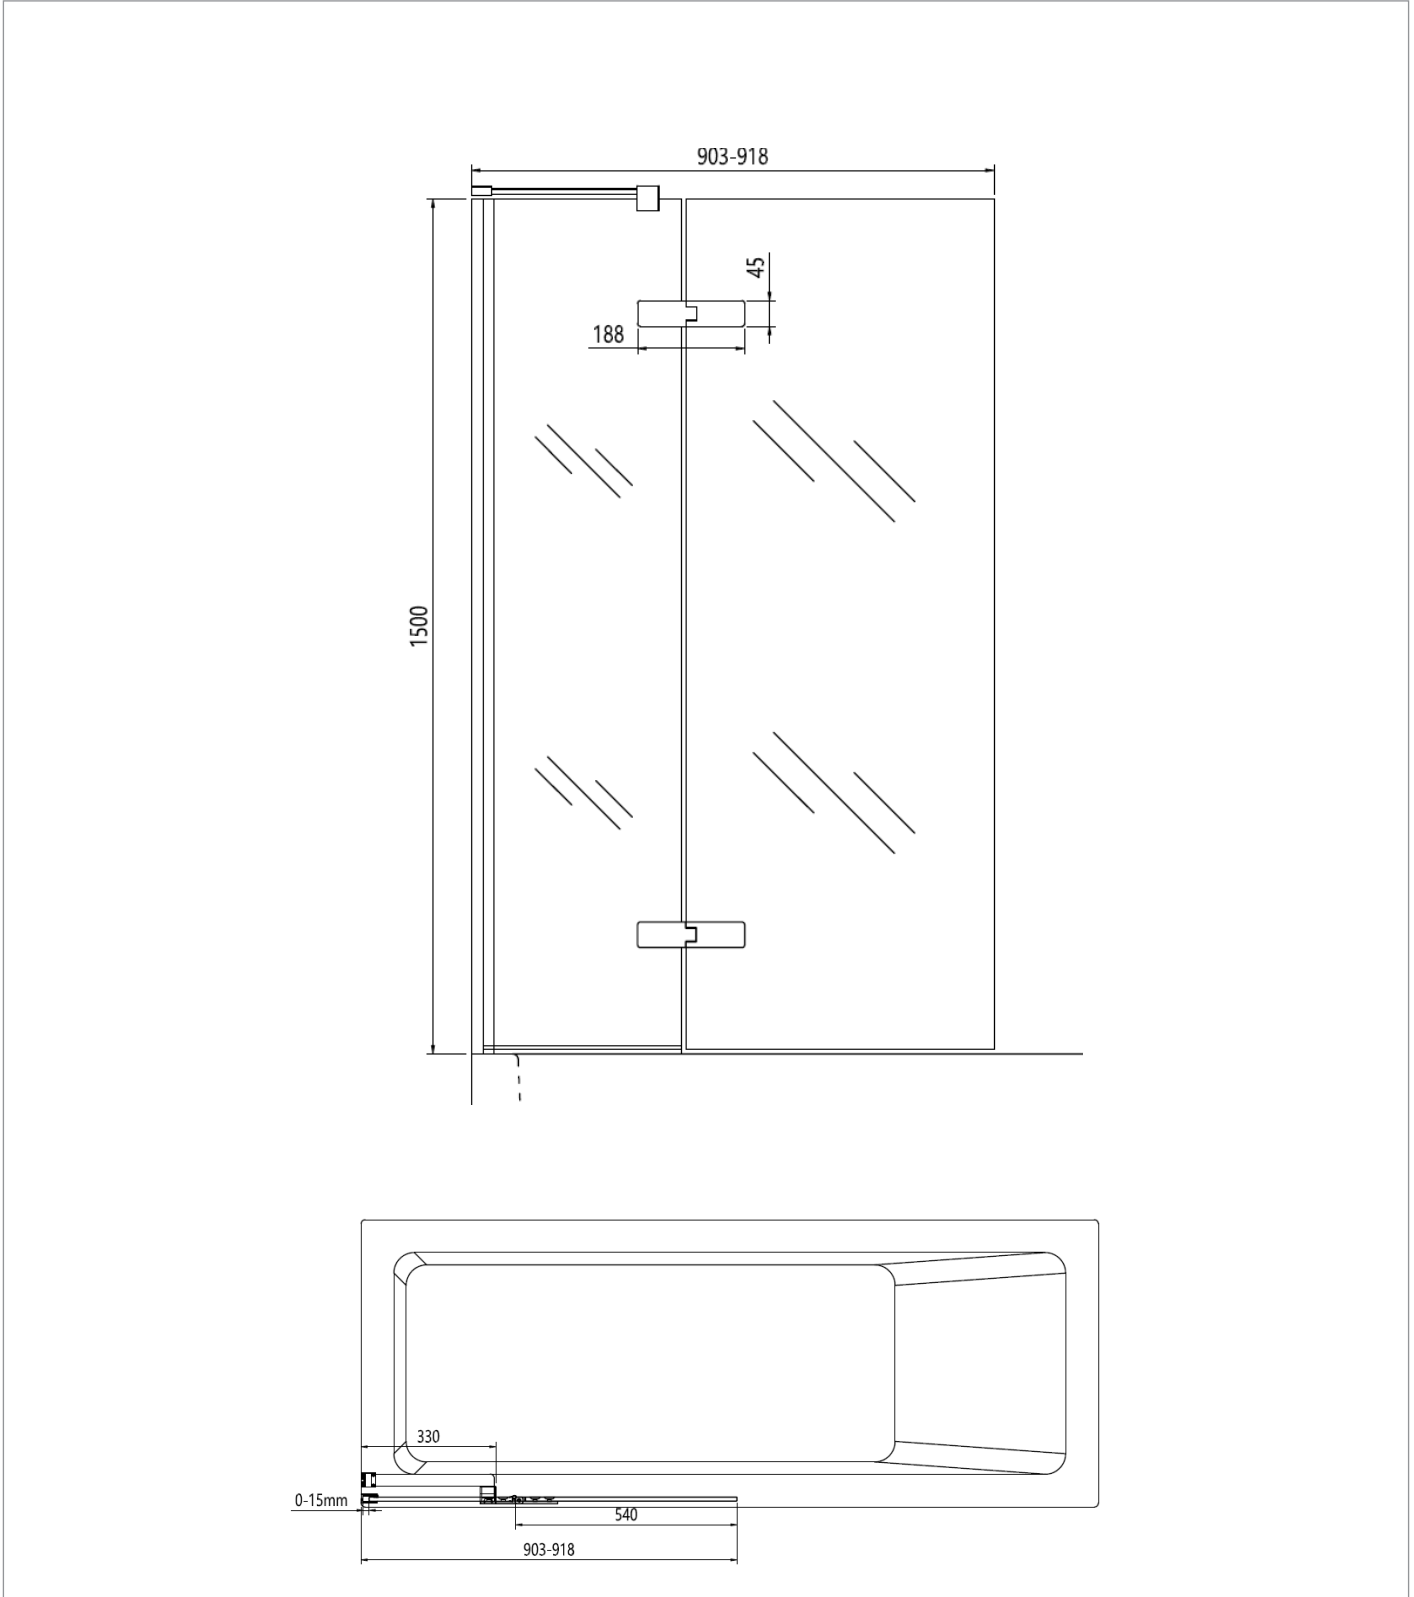

TECHNICAL DIMENSIONS

Dimensions in mm unless otherwise specified.

Tolerances (per material type) apply.