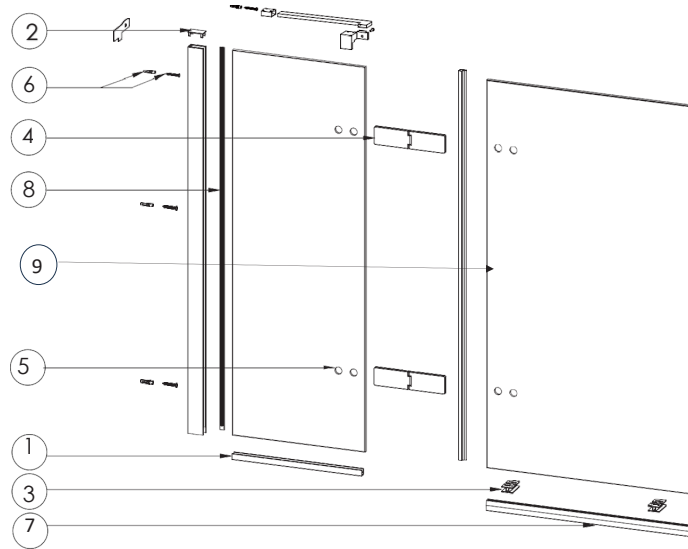

[Click Here](#)

CATEGORY	Showering
WARRANTY DETAILS	Lifetime
COLOUR	Brushed Nickel
FINISH APPLICATION	PVD
PRIMARY MATERIAL	Glass
SECONDARY MATERIAL	304 Stainless Steel
INSTALL TYPE	Wall Mounted
PRODUCT WIDTH MM	900
PRODUCT HEIGHT MM	1500
PRODUCT LENGTH MM	10
PRODUCT NET WEIGHT KG	36

STANDARDS	EN14428
HANDING SHOWERING	Left Hand
GLASS THICKNESS	10mm
EASY CLEAN	Yes
MAGNETIC DOOR STRIPS	No
NUMBER OF DOORS	1
SOFT CLOSING DOORS	No
SAFETY GLASS	Yes
REMOVABLE SEALS	Yes
QUICK RELEASE ROLLERS	No
WET ROOM COMPATIBLE	No
DOOR A INFORMATION	Bath screen
DOOR ADJUSTMENT	900-915mmmm

TECHNICAL DIMENSIONS

Dimensions in mm unless otherwise specified.

Tolerances (per material type) apply.

SPARES LIST

Only the parts labelled are available as spares.

NUMBER	PART CODE	DESCRIPTION
1	OPBATHPROFILEBZ	Bath Screen Bottom Profile Brushed Bronze
	OPBATHPROFILET	Bath Screen Bottom Profile Slate
	OPBATHPROFILEV	Bath Screen Bottom Profile Pt 11 Brushed Nickel
	OPBATHPROFILES	Bath Screen Bottom Profile Pt 11
	OPBATHPROFILEF	Bath Screen Bottom Profile Pt 11 BB
2	OPPROFILECAP	Optix Wall Profile Cover Caps
3	OPTIXBATHSPACER	Optix Bath Screen Moving Door Spacer x2
4	AXBATH2HINGBZ	Bath Screen 180 Hinge x2 Brushed Bronze
	AXBATH2HINGET	Bath Screen 180 Hinge x2 Slate
	AXBATH2HINGES	Bath Screen 180 Hinge Chrome Part 10
	AXBATH2HINGEF	Bath Screen 180 Hinge Br Brass Part 10
	AXBATH2HINGEV	Bath Screen 180 Hinge Brushed Nickel Part 10
5	AXBATHCOVERSBZ	Optix Bath Hinge Covers x8 Brushed Bronze
	AXBATHCOVERST	Optix Bath Hinge Covers x8 Slate
	AXBATHCOVERSV	Optix Bath Hinge Covers Brushed Nickel
	AXBATHCOVERSPS	Optix Bath Hinge Covers Chrome
	AXBATHCOVERSF	Optix Bath Hinge Covers Br Brass
6	AXBATH1PACK	Optix Blister Bath Screen All
7	AXBATHSEAL180	Bottom Seals L and R (one pack) for 180 degree
8	AXBATHSEALS	Optix Bath Screen Seals 6 and 8
9	AXBATHSEAL3	Vert Seal for 180 Optix degree bath screen (Part 8)