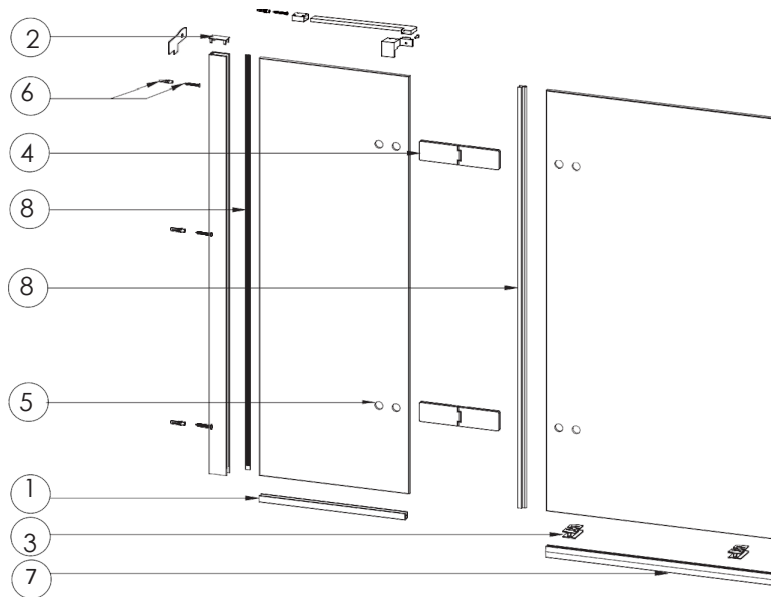

PRODUCT DATA SHEET

PRODUCT CODE

OXBDTC0900R

RANGE

Optix 10

DESCRIPTION

Optix 10 Hinged Bath Screen with Inline Panel 90 Right Handed Slate

WEBSITE LINK

| | |
|-----------------------|-------------|
| STANDARDS | EN14428 |
| HANDING SHOWERING | Left Hand |
| GLASS THICKNESS | 10mm |
| EASY CLEAN | Yes |
| MAGNETIC DOOR STRIPS | No |
| NUMBER OF DOORS | 1 |
| SOFT CLOSING DOORS | No |
| SAFETY GLASS | Yes |
| REMOVABLE SEALS | Yes |
| QUICK RELEASE ROLLERS | No |
| WET ROOM COMPATIBLE | No |
| DOOR A INFORMATION | Bath screen |
| DOOR ADJUSTMENT | 900-915mmmm |

TECHNICAL DIMENSIONS

Dimensions in mm unless otherwise specified.

Tolerances (per material type) apply.

SPARES LIST

Only the parts labelled are available as spares.

| NUMBER | PART CODE | DESCRIPTION |
|--------|-----------------|---|
| 1 | OPBATHPROFILEBZ | Bath Screen Bottom Profile Brushed Bronze |
| | OPBATHPROFILET | Bath Screen Bottom Profile Slate |
| | OPBATHPROFILEV | Bath Screen Bottom Profile Pt 11 Brushed Nickel |
| | OPBATHPROFILES | Bath Screen Bottom Profile Pt 11 |
| | OPBATHPROFILEF | Bath Screen Bottom Profile Pt 11 BB |
| 2 | OPPROFILECAP | Optix Wall Profile Cover Caps |
| 3 | OPTIXBATHSPACER | Optix Bath Screen Moving Door Spacer x2 |
| 4 | AXBATH1HINGBZ | Optix Bath Hinges x 2 Brushed Bronze |
| | AXBATH1HINGT | Optix Bath Hinges x 2 Slate |
| | AXBATH1HINGES | Bath Screen 180 Hinge Chrome Part 10 |
| | AXBATH1HINGEF | Bath Screen 180 Hinge Br Brass Part 10 |
| | AXBATH1HINGEV | Bath Screen 180 Hinge Brushed Nickel Part 10 |
| 5 | AXBATHCOVERSBZ | Optix Bath Hinge Covers x8 Brushed Bronze |
| | AXBATHCOVERST | Optix Bath Hinge Covers x8 Slate |
| | AXBATHCOVERSV | Optix Bath Hinge Covers Brushed Nickel |
| | AXBATHCOVERSPS | Optix Bath Hinge Covers Chrome |
| | AXBATHCOVERSF | Optix Bath Hinge Covers Br Brass |
| 6 | AXBATH1PACK | Optix Blister Bath Screen All |
| 7 | AXBATHSEAL2 | Optix Bottom Bath Screen Seal 13 |
| 8 | AXBATHSEALS | Optix Bath Screen Seals |