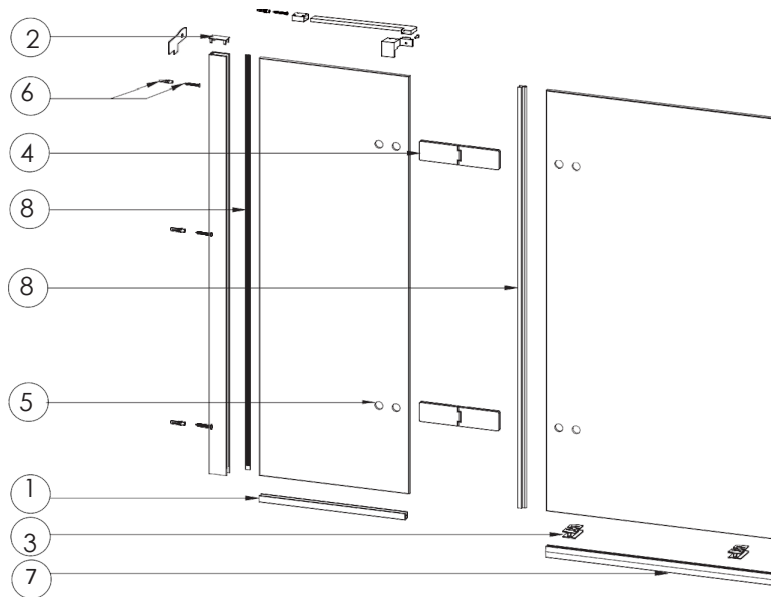

PRODUCT DATA SHEET

PRODUCT CODE

OXBDVC0900R

RANGE

Optix 10

DESCRIPTION

Optix 10 Hinged Bath Screen with Inline Panel 90 Right Handed Brushed Nickel

WEBSITE LINK

| | |
|-----------------------|-------------|
| STANDARDS | EN14428 |
| HANDING SHOWERING | Left Hand |
| GLASS THICKNESS | 10mm |
| EASY CLEAN | Yes |
| MAGNETIC DOOR STRIPS | No |
| NUMBER OF DOORS | 1 |
| SOFT CLOSING DOORS | No |
| SAFETY GLASS | Yes |
| REMOVABLE SEALS | Yes |
| QUICK RELEASE ROLLERS | No |
| WET ROOM COMPATIBLE | No |
| DOOR A INFORMATION | Bath screen |
| DOOR ADJUSTMENT | 900-915mmmm |

TECHNICAL DIMENSIONS

Dimensions in mm unless otherwise specified.

Tolerances (per material type) apply.

SPARES LIST

Only the parts labelled are available as spares.

| NUMBER | PART CODE | DESCRIPTION |
|--------|-----------------|---|
| 1 | OPBATHPROFILEBZ | Bath Screen Bottom Profile Brushed Bronze |
| | OPBATHPROFILET | Bath Screen Bottom Profile Slate |
| | OPBATHPROFILEV | Bath Screen Bottom Profile Pt 11 Brushed Nickel |
| | OPBATHPROFILES | Bath Screen Bottom Profile Pt 11 |
| | OPBATHPROFILEF | Bath Screen Bottom Profile Pt 11 BB |
| 2 | OPPROFILECAP | Optix Wall Profile Cover Caps |
| 3 | OPTIXBATHSPACER | Optix Bath Screen Moving Door Spacer x2 |
| 4 | AXBATH1HINGBZ | Optix Bath Hinges x 2 Brushed Bronze |
| | AXBATH1HINGT | Optix Bath Hinges x 2 Slate |
| | AXBATH1HINGES | Bath Screen 180 Hinge Chrome Part 10 |
| | AXBATH1HINGEF | Bath Screen 180 Hinge Br Brass Part 10 |
| | AXBATH1HINGEV | Bath Screen 180 Hinge Brushed Nickel Part 10 |
| 5 | AXBATHCOVERSBZ | Optix Bath Hinge Covers x8 Brushed Bronze |
| | AXBATHCOVERST | Optix Bath Hinge Covers x8 Slate |
| | AXBATHCOVERSV | Optix Bath Hinge Covers Brushed Nickel |
| | AXBATHCOVERSPS | Optix Bath Hinge Covers Chrome |
| | AXBATHCOVERSF | Optix Bath Hinge Covers Br Brass |
| 6 | AXBATH1PACK | Optix Blister Bath Screen All |
| 7 | AXBATHSEAL2 | Optix Bottom Bath Screen Seal 13 |
| 8 | AXBATHSEALS | Optix Bath Screen Seals |