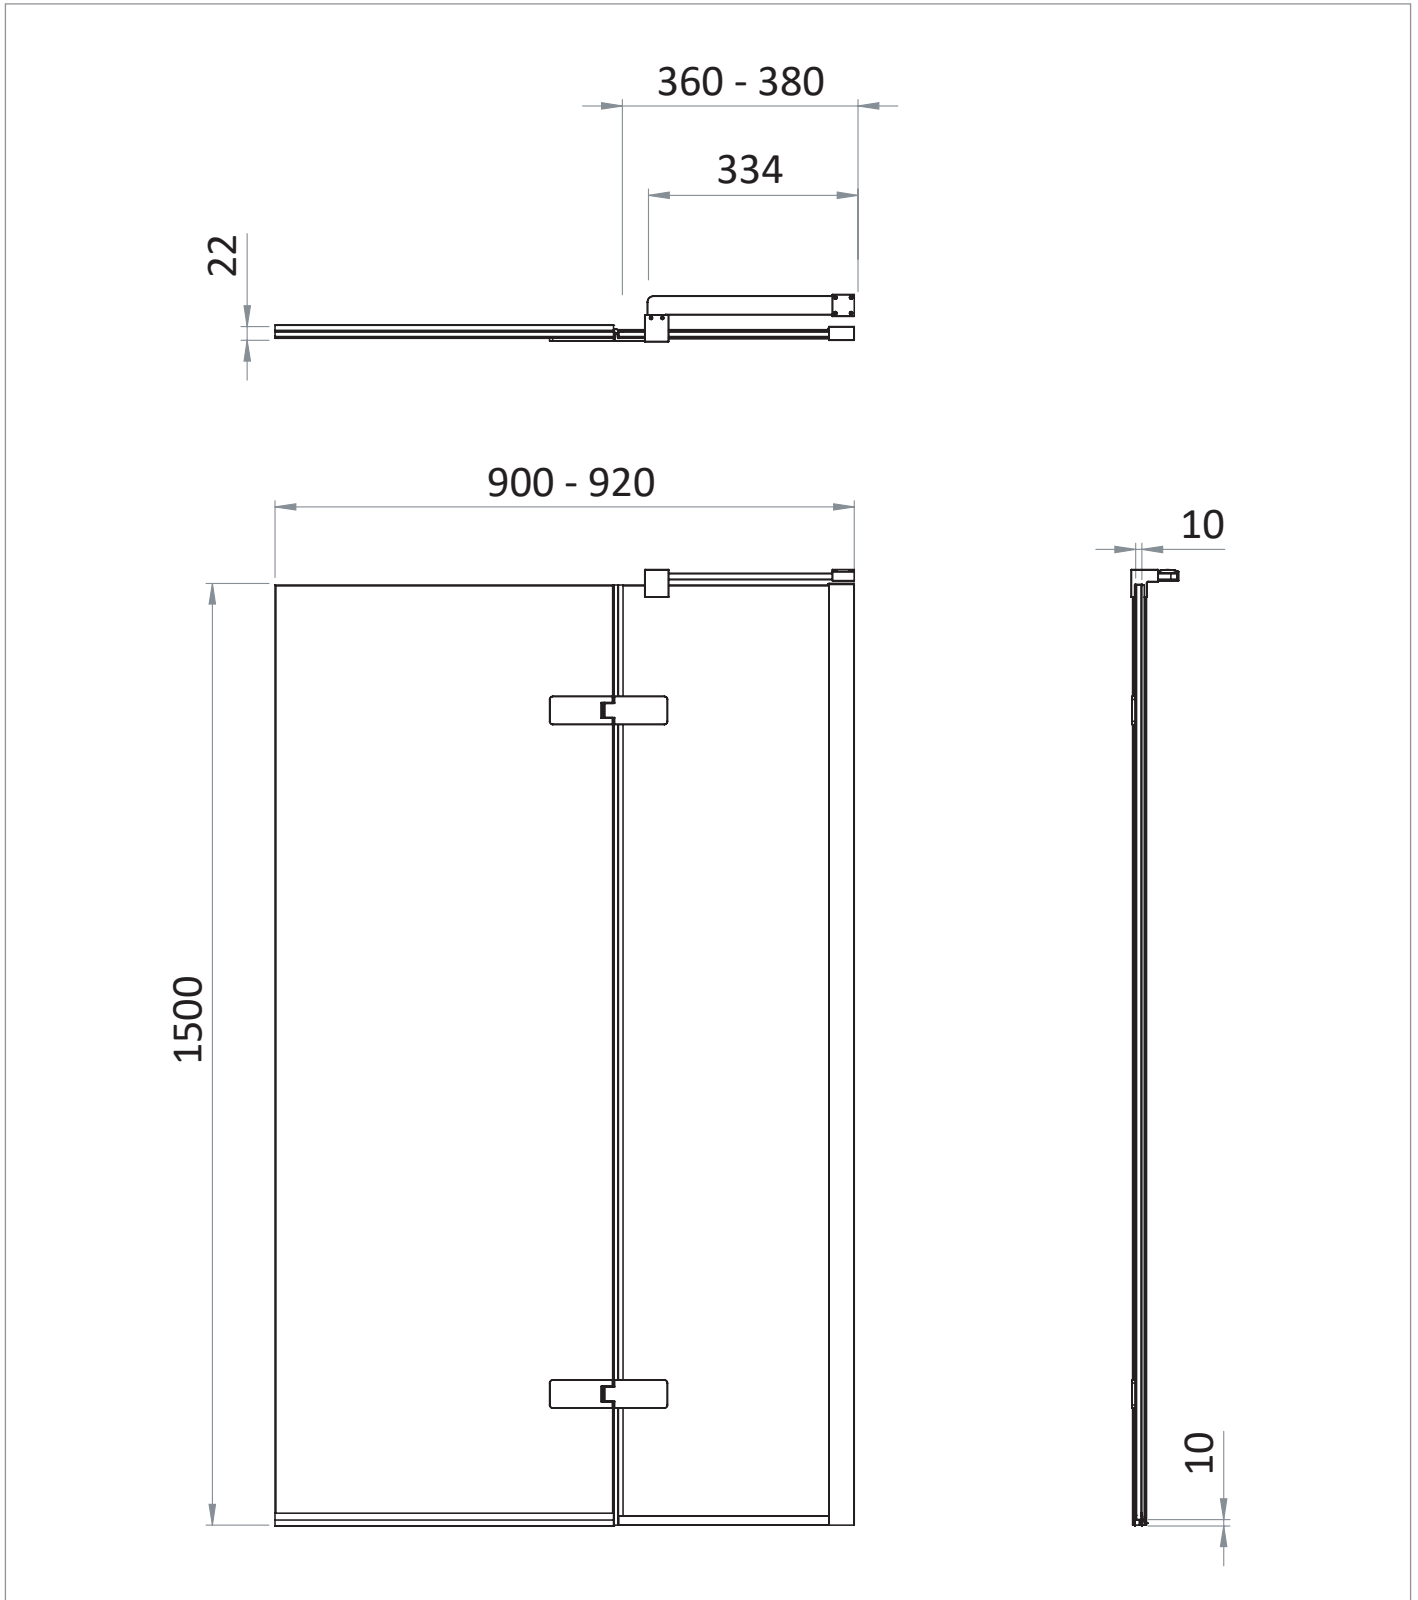

TECHNICAL DIMENSIONS

Dimensions in mm unless otherwise specified.

Tolerances (per material type) apply.