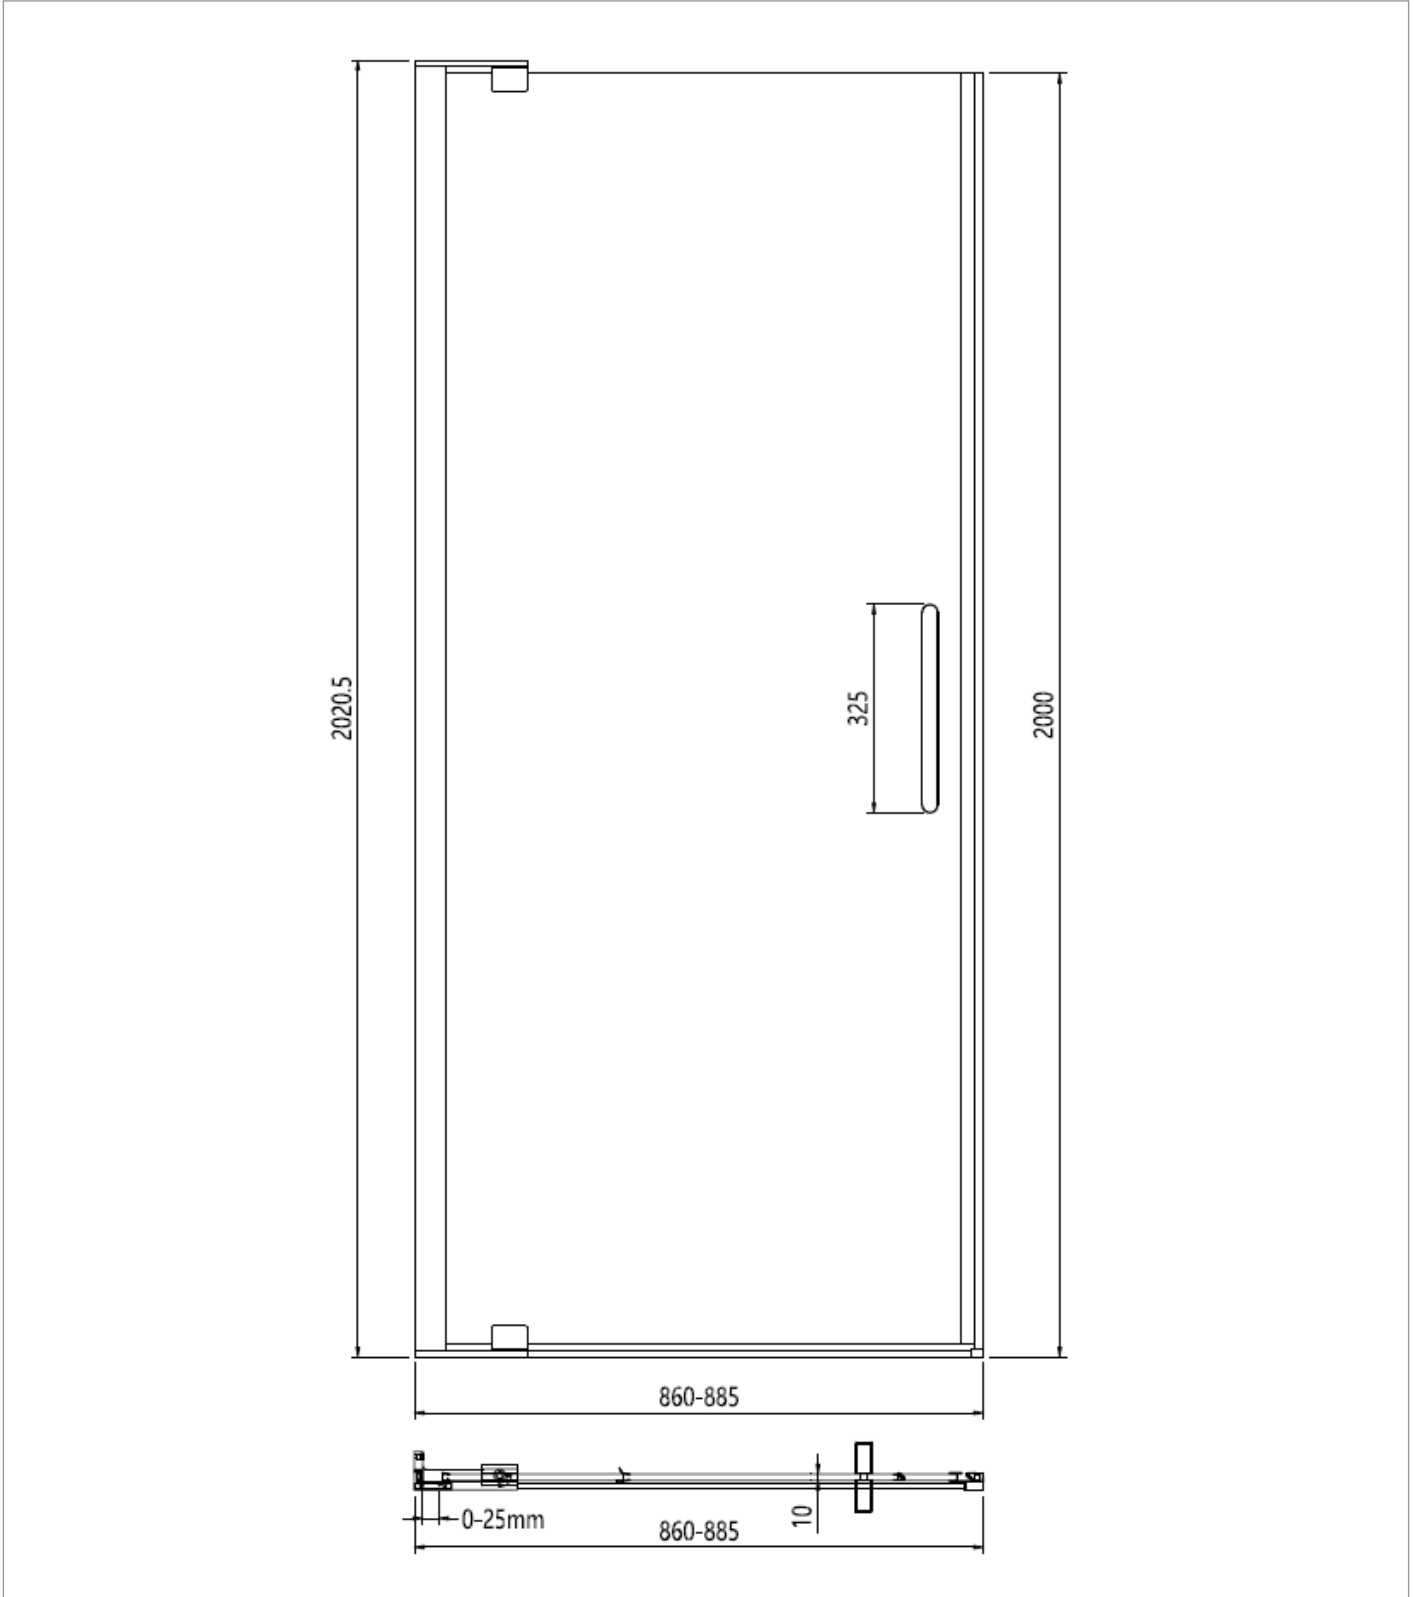

## WEBSITE LINK

[Click Here](#)

CATEGORY	Showering
WARRANTY DETAILS	Lifetime
COLOUR	Brushed Bronze
FINISH APPLICATION	PVD
PRIMARY MATERIAL	Glass
SECONDARY MATERIAL	304 Stainless Steel
INSTALL TYPE	Wall Mounted
PRODUCT WIDTH MM	860
PRODUCT HEIGHT MM	2020
PRODUCT LENGTH MM	10
PRODUCT NET WEIGHT KG	52

STANDARDS	EN14428
HANDING SHOWERING	Universal
GLASS THICKNESS	10mm
EASY CLEAN	Yes
MAGNETIC DOOR STRIPS	Yes
NUMBER OF DOORS	1
SOFT CLOSING DOORS	No
SAFETY GLASS	Yes
REMOVABLE SEALS	Yes
QUICK RELEASE ROLLERS	No
WET ROOM COMPATIBLE	Yes
DOOR A INFORMATION	Pivot door
DOOR OPENING	698-723
DOOR ADJUSTMENT	860-885 (879-895 with side panel)

## TECHNICAL DIMENSIONS

Dimensions in mm unless otherwise specified.

Tolerances (per material type) apply.