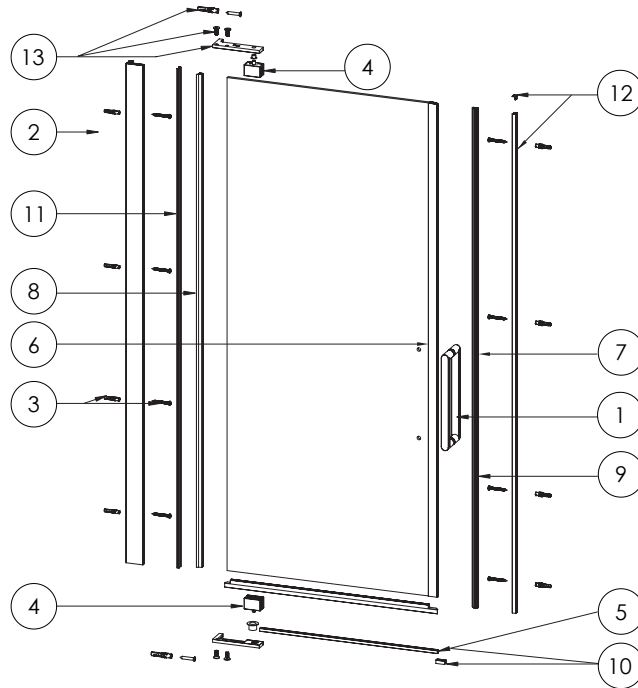

## WEBSITE LINK

[Click Here](#)

CATEGORY	Showering
WARRANTY DETAILS	Lifetime
COLOUR	Brushed Bronze
FINISH APPLICATION	PVD
PRIMARY MATERIAL	Glass
SECONDARY MATERIAL	304 Stainless Steel
INSTALL TYPE	Wall Mounted
PRODUCT WIDTH MM	860
PRODUCT HEIGHT MM	2020
PRODUCT LENGTH MM	10
PRODUCT NET WEIGHT KG	52

STANDARDS	EN14428
HANDING SHOWERING	Universal
GLASS THICKNESS	10mm
EASY CLEAN	Yes
MAGNETIC DOOR STRIPS	Yes
NUMBER OF DOORS	1
SOFT CLOSING DOORS	No
SAFETY GLASS	Yes
REMOVABLE SEALS	Yes
QUICK RELEASE ROLLERS	No
WET ROOM COMPATIBLE	Yes
DOOR A INFORMATION	Pivot door
DOOR OPENING	698-723
DOOR ADJUSTMENT	860-885 (879-895 with side panel)

## TECHNICAL DIMENSIONS

Dimensions in mm unless otherwise specified.

Tolerances (per material type) apply.

## SPARES LIST

Only the parts labelled are available as spares.

NUMBER	PART CODE	DESCRIPTION
1	OPHANDLEBZ	Optix Handle Brushed Bronze
	OPHANDLET	Optix Handle Slate
2	OPPROFILECAP	Optix Wall Profile Cover Caps
3	OPTIXINSTALLKIT	Optix Installers Tool Kit
4	OPTIXPIVOTCAPBZ	Optix Pivot Cover Caps Brushed Bronze
	OPTIXPIVOTCAPT	Optix Pivot Cover Caps Slate
5	OPTIXPIVOTINSEALS1	Optix Pivot Inline A14 Seal 665mm
6	OPTIXPIVOTINSEALS2	Optix Pivot Inline A7 Seal 1981mm
7	OPTIXPIVOTINSEALS3	Optix Piv Inline A16 Mag Seal 2000mm
8	OPWALLPROFILESEAL	Optix Wall Profile Seal
9	OXPIVMAGSEAL	Pivot Door Magnet & Seal
10	OXPIVOTBOTTOMBZ	Piv Door Bot Profile/Cap A13-14 Br Bz
	OXPIVOTBOTTOMT	Piv Door Bot Profile/Cap A13-14 Slate
11	OXPIVOTCOVERBZ	Optix Pivot Profile Cover A5 Brushed Bronze
	OXPIVOTCOVERT	Optix Pivot Profile Cover A5 Slate
12	OXPIVOTMAGBZ	Pivot Mag Profile A15 & A18 Brushed Bronze
	OXPIVOTMAGT	Pivot Mag Profile A15 & A18 Slate
13	OXPIVOTPACKBZ	Optix Blister Pivot Door Brushed Bronze
	OXPIVOTPACKT	Optix Blister Pivot Door Slate