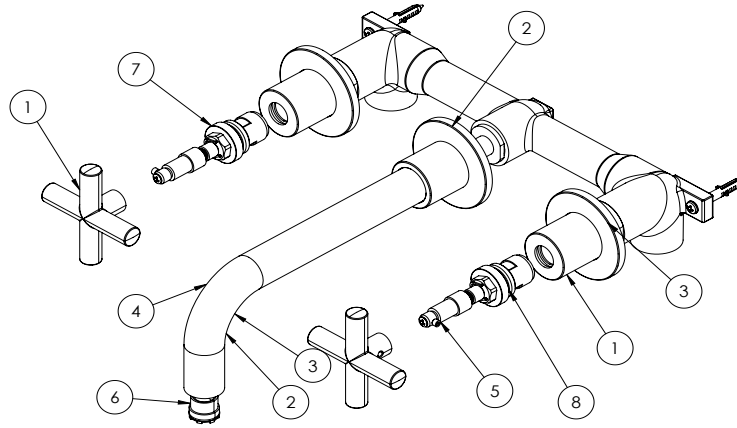

PRODUCT DATA SHEET

PRODUCT CODE

PRC130WNBZ

RANGE

MPRO Crosshead

DESCRIPTION

MPRO Crosshead Basin 3 Hole Set
Brushed Bronze

WEBSITE LINK

[Click Here](#)

CATEGORY	Brassware
WARRANTY DETAILS	15 Years
COLOUR	Brushed Bronze
FINISH APPLICATION	PVD
PRIMARY MATERIAL	Brass
SECONDARY MATERIAL	Zinc
INSTALL TYPE	Wall Mounted
PRODUCT WIDTH MM	270
PRODUCT HEIGHT MM	75.5
PRODUCT DEPTH MM	270
PRODUCT NET WEIGHT KG	1.73
MINIMUM PRESSURE (BAR)	1
MAX WORKING PRESSURE (BAR)	5

STANDARDS	BS EN 200:2008
APPROVAL	KIWA - 2109729
NUMBER OF OUTLETS	1
NUMBER OF FUNCTIONS	1
HEADWORK	1/2" Quarter turn ceramic cartridge
SPOUT PROJECTION	192
SWIVEL SPOUT	No
INLET CONNECTIONS THREAD	G1/2"
OUTLET CONNECTIONS THREAD	M16.5x1
WASTE INCLUDED	No
ANTI-SCALD	No
ENERGY SAVING	No

SPARES LIST

Only the parts labelled are available as spares.

NUMBER	PART CODE	DESCRIPTION
1	A010120506	Crosshead Handle for PRC110/130/135/450DT Slate
	A010120505	Crosshead Handle for PRC110/130/135/450DBZ Brushed Bronze
	A010120504	PRC110/130/450 Stainless Lever
	A010120502	PRC110/130/450 Matt Black Lever
	A010120503	PRC110/130/450 BBrass Lever
	A010120500	PRC110/130/450 Chrome Lever
2	A010140906	PRC130WNT Base Ring for Spout
	A010140905	PRC130WBZ Base Ring for Spout
	A010140904	PRC130WNV Base Ring for Spout
	A010140902	PRC130WNM Base Ring for Spout
	A010140903	PRC130WNF Base Ring for Spout
	A010140900	PRC130WNC Base Ring for Spout
3	A010140306	PRC130WNT Base Ring for Handle
	A010140305	PRC130WNBZ Base Ring for Handle
	A010140304	PRC130WNV Base Ring for Handle
	A010140303	PRC130WNF Base Ring for Handle
	A010140300	PRC130WNC Base Ring for Handle
	A010140302	PRC130WNM Base Ring for Handle
4	A010140706	PRC130WNT Spout
	A010140706	PRC130WNBZ Spout
5	A010140400	Cartridge Stem for PRC130WNT
6	43225345002	TJ Cache 2.2gpm Insert
7	A010120800	PRC110/130/135/450 Ceramic Head (HOT)
8	A010120700	PRC110/130/135/450 Ceramic Head (COLD)