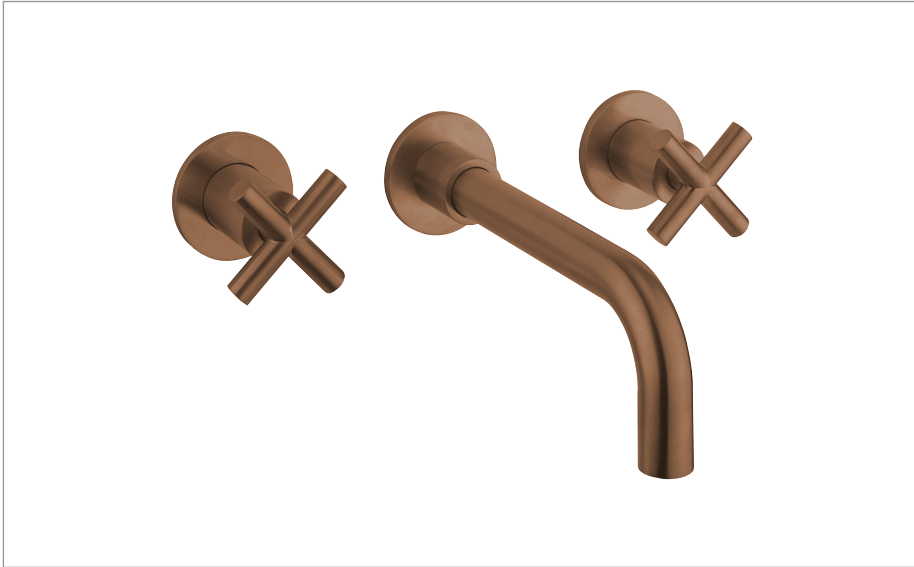

PRODUCT DATA SHEET

PRODUCT CODE

PRC130WNBZ

RANGE

MPRO Crosshead

DESCRIPTION

MPRO Crosshead Basin 3 Hole Set
Brushed Bronze

WEBSITE LINK

[Click Here](#)

CATEGORY	Brassware
WARRANTY DETAILS	15 Years
COLOUR	Brushed Bronze
FINISH APPLICATION	PVD
PRIMARY MATERIAL	Brass
SECONDARY MATERIAL	Zinc
INSTALL TYPE	Wall Mounted
PRODUCT WIDTH MM	270
PRODUCT HEIGHT MM	75.5
PRODUCT DEPTH MM	270
PRODUCT NET WEIGHT KG	1.73
MINIMUM PRESSURE (BAR)	1
MAX WORKING PRESSURE (BAR)	5

STANDARDS	BS EN 200:2008
APPROVAL	KIWA - 2109729
NUMBER OF OUTLETS	1
NUMBER OF FUNCTIONS	1
HEADWORK	1/2" Quarter turn ceramic cartridge
SPOUT PROJECTION	192
SWIVEL SPOUT	No
INLET CONNECTIONS THREAD	G1/2"
OUTLET CONNECTIONS THREAD	M16.5x1
FLOW REGULATOR	Cache M16.5x1
WASTE INCLUDED	No
ANTI-SCALD	No
ENERGY SAVING	No