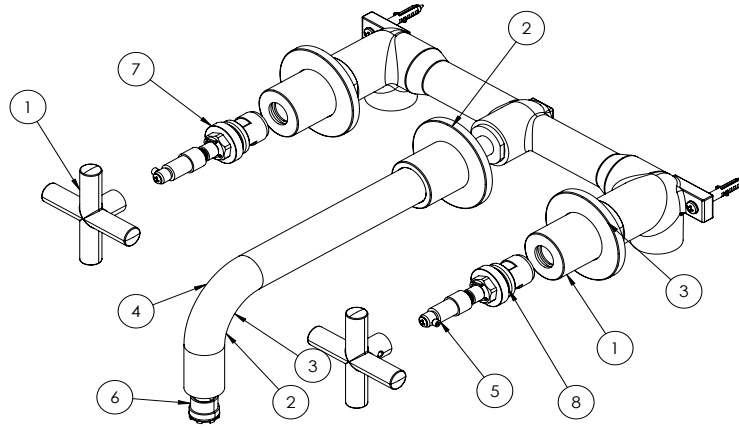

STANDARDS	BS EN 200:2008
APPROVAL	KIWA - 2109729
NUMBER OF OUTLETS	1
NUMBER OF FUNCTIONS	1
HEADWORK	1/2" Quarter turn ceramic cartridge
SPOUT PROJECTION	192
SWIVEL SPOUT	No
INLET CONNECTIONS THREAD	G1/2"
OUTLET CONNECTIONS THREAD	M16.5x1
FLOW REGULATOR	Cache M16.5x1
WASTE INCLUDED	No
ANTI-SCALD	No
ENERGY SAVING	No

TECHNICAL DIMENSIONS

Dimensions in mm unless otherwise specified.

Tolerances (per material type) apply.

SPARES LIST

Only the parts labelled are available as spares.

NUMBER	PART CODE	DESCRIPTION
1	A010120506	Crosshead Handle for PRC110/130/135/450DT Slate
	A010120505	Crosshead Handle for PRC110/130/135/450DBZ Brushed Bronze
	A010120504	PRC110/130/450 Stainless Lever
	A010120502	PRC110/130/450 Matt Black Lever
	A010120503	PRC110/130/450 BBrass Lever
	A010120500	PRC110/130/450 Chrome Lever
2	A010140906	PRC130WNT Base Ring for Spout
	A010140905	PRC130WBZ Base Ring for Spout
	A010140904	PRC130WNV Base Ring for Spout
	A010140902	PRC130WNM Base Ring for Spout
	A010140903	PRC130WNF Base Ring for Spout
	A010140900	PRC130WNC Base Ring for Spout
3	A010140306	PRC130WNT Base Ring for Handle
	A010140305	PRC130WNBZ Base Ring for Handle
	A010140304	PRC130WNV Base Ring for Handle
	A010140303	PRC130WNF Base Ring for Handle
	A010140300	PRC130WNC Base Ring for Handle
	A010140302	PRC130WNM Base Ring for Handle
4	A010140706	PRC130WNT Spout
	A010140706	PRC130WNBZ Spout
5	A010140400	Cartridge Stem for PRC130WNT
6	43225345002	TJ Cache 2.2gpm Insert
7	A010120800	PRC110/130/135/450 Ceramic Head (HOT)
8	A010120700	PRC110/130/135/450 Ceramic Head (COLD)