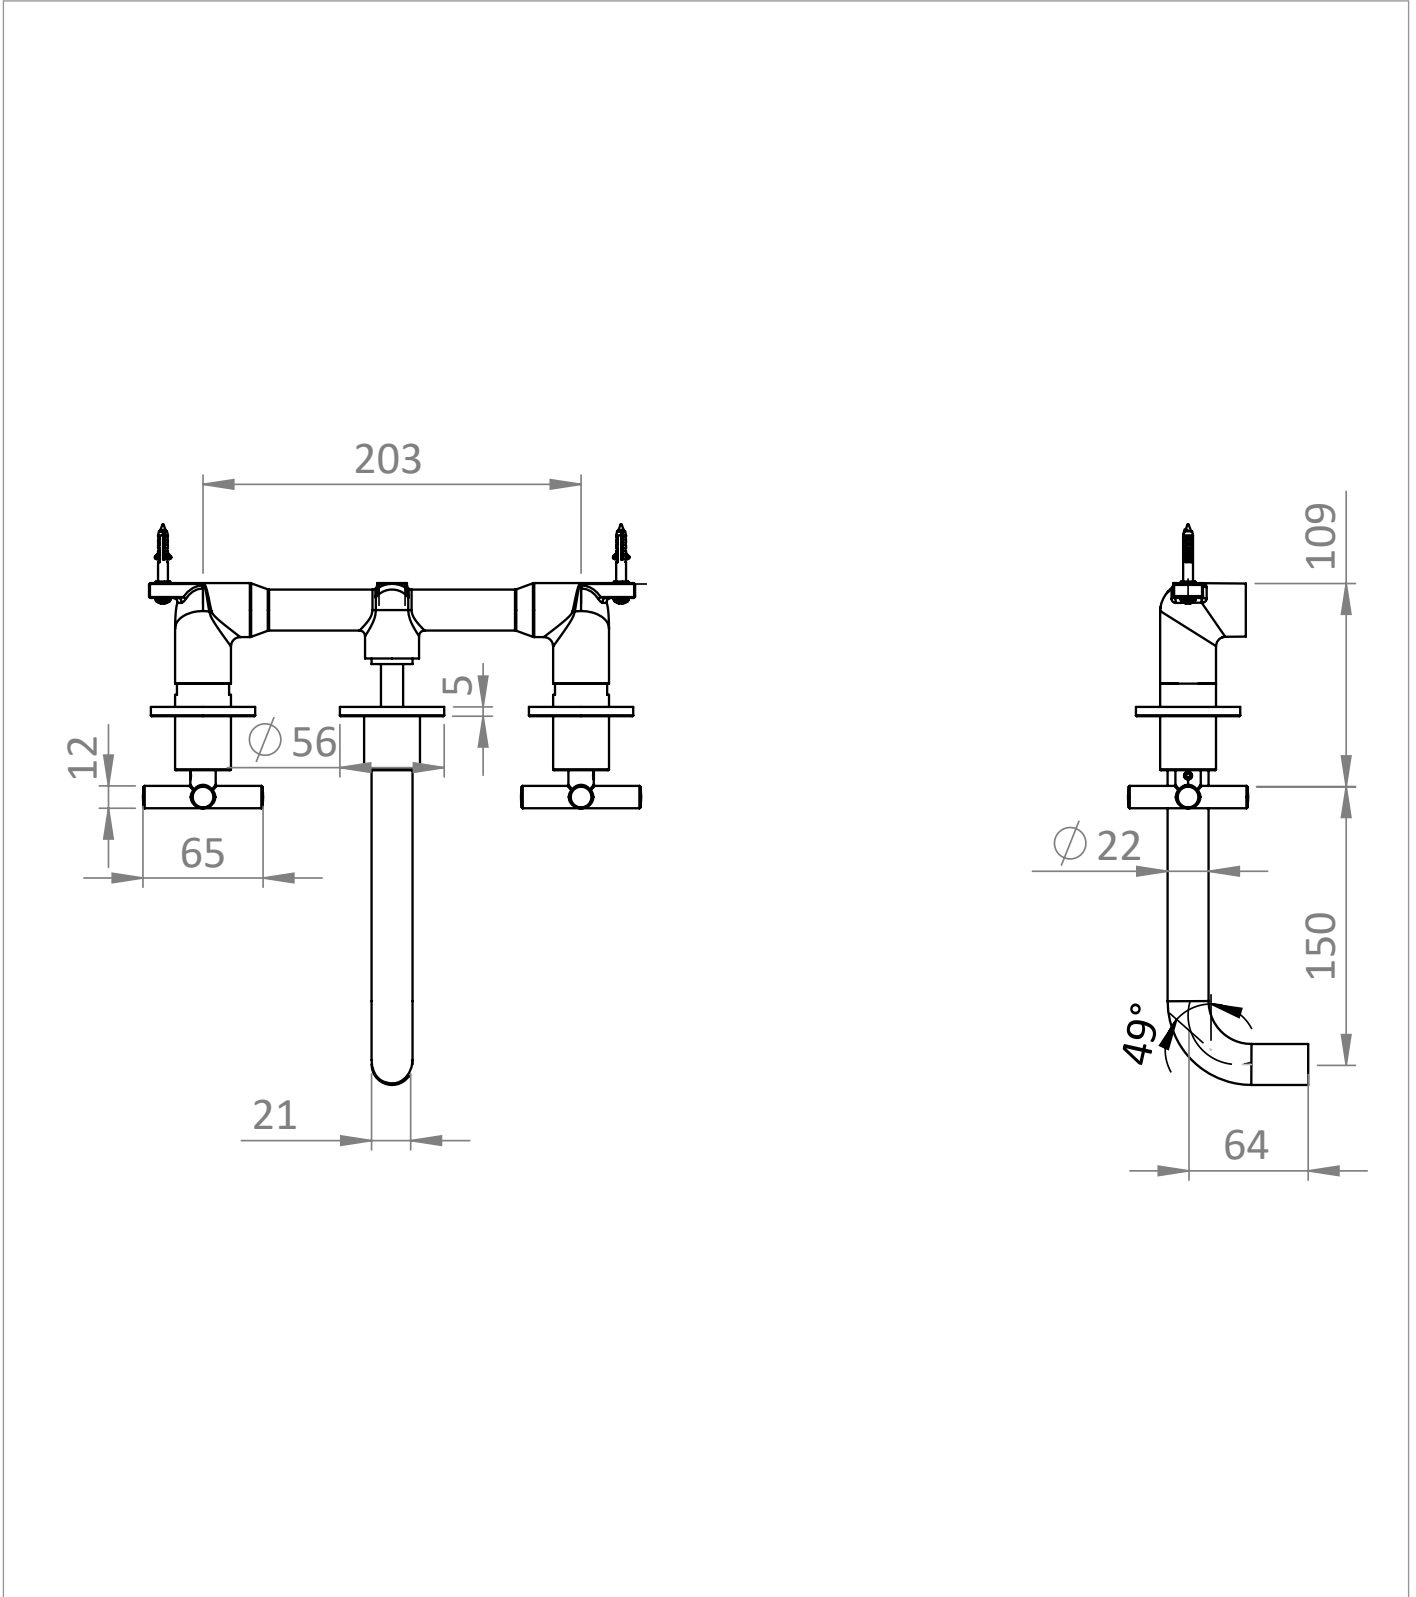

[Click Here](#)

CATEGORY	Brassware
WARRANTY DETAILS	15 Years
COLOUR	Brushed Bronze
FINISH APPLICATION	PVD
PRIMARY MATERIAL	Brass
SECONDARY MATERIAL	Zinc
INSTALL TYPE	Wall Mounted
PRODUCT WIDTH MM	270
PRODUCT HEIGHT MM	75.5
PRODUCT DEPTH MM	270
PRODUCT NET WEIGHT KG	1.73
MINIMUM PRESSURE (BAR)	1
MAX WORKING PRESSURE (BAR)	5

STANDARDS	BS EN 200:2008
APPROVAL	KIWA - 2109729
NUMBER OF OUTLETS	1
NUMBER OF FUNCTIONS	1
HEADWORK	1/2" Quarter turn ceramic cartridge
SPOUT PROJECTION	192
SWIVEL SPOUT	No
INLET CONNECTIONS THREAD	G1/2"
OUTLET CONNECTIONS THREAD	M16.5x1
FLOW REGULATOR	Cache M16.5x1
WASTE INCLUDED	No
ANTI-SCALD	No
ENERGY SAVING	No

TECHNICAL DIMENSIONS

Dimensions in mm unless otherwise specified.

Tolerances (per material type) apply.

SPARES LIST

Only the parts labelled are available as spares.

NUMBER	PART CODE	DESCRIPTION
1	A010120506	Crosshead Handle for PRC110/130/135/450DT Slate
	A010120505	Crosshead Handle for PRC110/130/135/450DBZ Brushed Bronze
	A010120504	PRC110/130/450 Stainless Lever
	A010120502	PRC110/130/450 Matt Black Lever
	A010120503	PRC110/130/450 BBrass Lever
	A010120500	PRC110/130/450 Chrome Lever
2	A010140906	PRC130WNT Base Ring for Spout
	A010140905	PRC130WBZ Base Ring for Spout
	A010140904	PRC130WNV Base Ring for Spout
	A010140902	PRC130WNM Base Ring for Spout
	A010140903	PRC130WNF Base Ring for Spout
	A010140900	PRC130WNC Base Ring for Spout
3	A010140306	PRC130WNT Base Ring for Handle
	A010140305	PRC130WNBZ Base Ring for Handle
	A010140304	PRC130WNV Base Ring for Handle
	A010140303	PRC130WNF Base Ring for Handle
	A010140300	PRC130WNC Base Ring for Handle
	A010140302	PRC130WNM Base Ring for Handle
4	A010140706	PRC130WNT Spout
	A010140706	PRC130WNBZ Spout
5	A010140400	Cartridge Stem for PRC130WNT
6	43225345002	TJ Cache 2.2gpm Insert
7	A010120800	PRC110/130/135/450 Ceramic Head (HOT)
8	A010120700	PRC110/130/135/450 Ceramic Head (COLD)