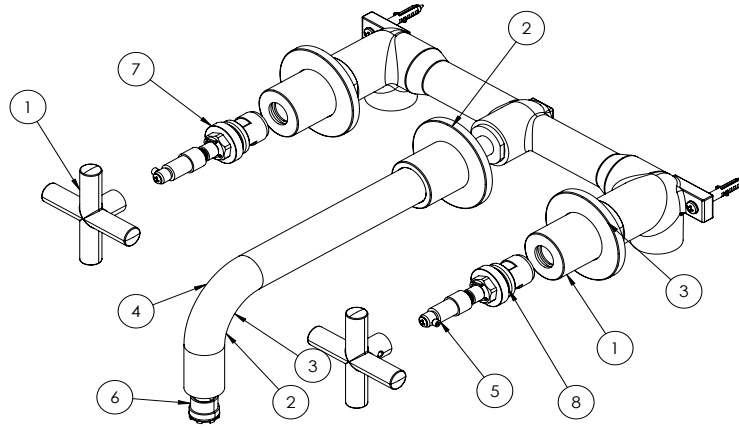

PRODUCT DATA SHEET

PRODUCT CODE

PRC130WNT

RANGE

MPRO Crosshead

DESCRIPTION

MPRO Crosshead Basin 3 Hole Set Mounted Slate

WEBSITE LINK

[Click Here](#)

CATEGORY	Brassware
WARRANTY DETAILS	15 Years
COLOUR	Slate
FINISH APPLICATION	PVD
PRIMARY MATERIAL	Brass
SECONDARY MATERIAL	Zinc
INSTALL TYPE	Wall Mounted
PRODUCT WIDTH MM	270
PRODUCT HEIGHT MM	75.5
PRODUCT DEPTH MM	270
PRODUCT NET WEIGHT KG	1.73
MINIMUM PRESSURE (BAR)	1
MAX WORKING PRESSURE (BAR)	5

STANDARDS	BS EN 200:2008
APPROVAL	KIWA - 2109729
NUMBER OF OUTLETS	1
NUMBER OF FUNCTIONS	1
HEADWORK	1/2" Quarter turn ceramic cartridge
SPOUT PROJECTION	192
SWIVEL SPOUT	No
INLET CONNECTIONS THREAD	G1/2"
OUTLET CONNECTIONS THREAD	M16.5x1
WASTE INCLUDED	No
ANTI-SCALD	No
ENERGY SAVING	No

SPARES LIST

Only the parts labelled are available as spares.

NUMBER	PART CODE	DESCRIPTION
1	A010120506	Crosshead Handle for PRC110/130/135/450DT Slate
	A010120505	Crosshead Handle for PRC110/130/135/450DBZ Brushed Bronze
	A010120504	PRC110/130/450 Stainless Lever
	A010120502	PRC110/130/450 Matt Black Lever
	A010120503	PRC110/130/450 BBrass Lever
	A010120500	PRC110/130/450 Chrome Lever
2	A010140906	PRC130WNT Base Ring for Spout
	A010140905	PRC130WBZ Base Ring for Spout
	A010140904	PRC130WNV Base Ring for Spout
	A010140902	PRC130WNM Base Ring for Spout
	A010140903	PRC130WNF Base Ring for Spout
	A010140900	PRC130WNC Base Ring for Spout
3	A010140306	PRC130WNT Base Ring for Handle
	A010140305	PRC130WNBZ Base Ring for Handle
	A010140304	PRC130WNV Base Ring for Handle
	A010140303	PRC130WNF Base Ring for Handle
	A010140300	PRC130WNC Base Ring for Handle
	A010140302	PRC130WNM Base Ring for Handle
4	A010140706	PRC130WNT Spout
	A010140706	PRC130WNBZ Spout
5	A010140400	Cartridge Stem for PRC130WNT
6	43225345002	TJ Cache 2.2gpm Insert
7	A010120800	PRC110/130/135/450 Ceramic Head (HOT)
8	A010120700	PRC110/130/135/450 Ceramic Head (COLD)