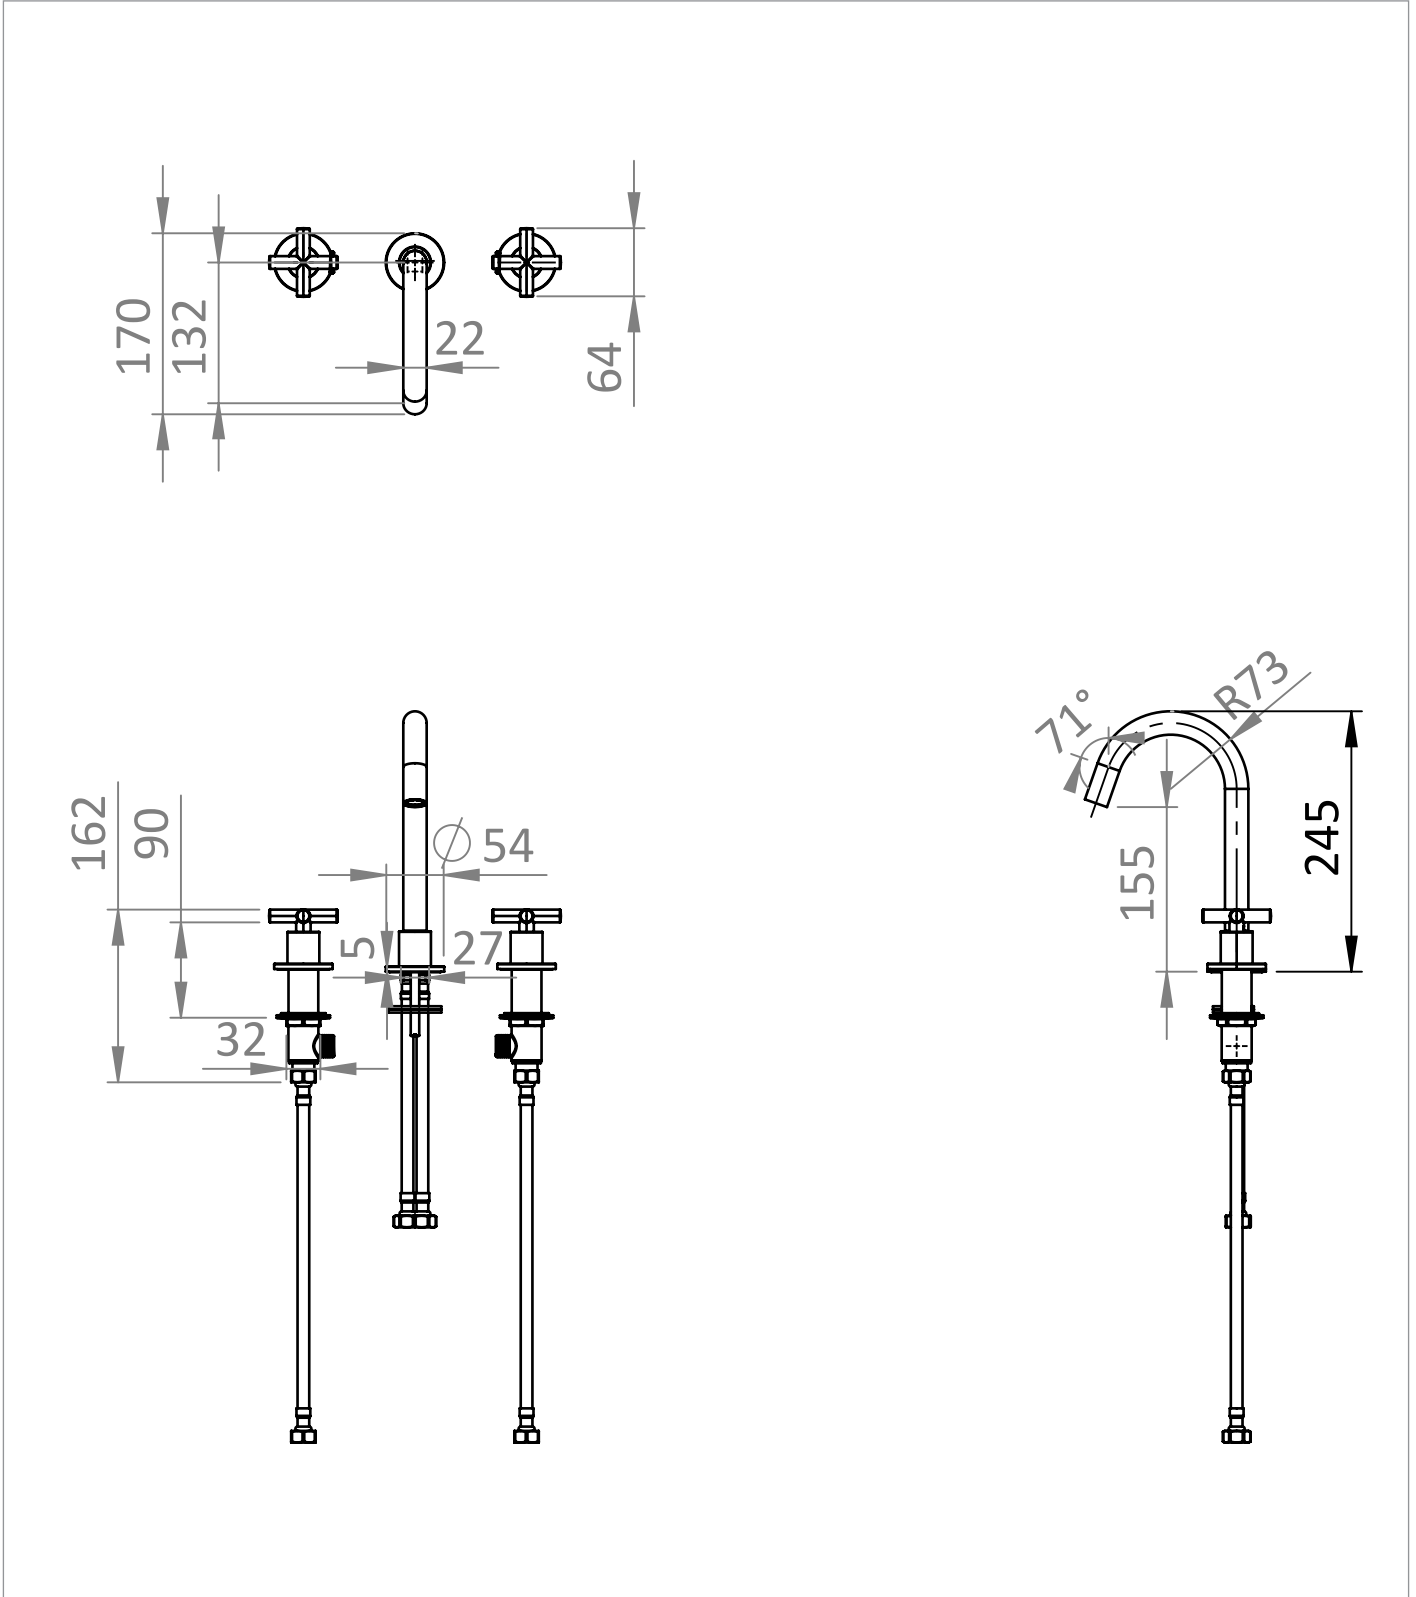

## DESCRIPTION

MPRO Crosshead Basin Set Single Plate  
Brushed Bronze

## WEBSITE LINK

[Click Here](#)

CATEGORY	Brassware
WARRANTY DETAILS	15 Years
COLOUR	Brushed Bronze
FINISH APPLICATION	PVD
PRIMARY MATERIAL	Brass
SECONDARY MATERIAL	Zinc
INSTALL TYPE	Deck Mounted
PRODUCT WIDTH MM	280
PRODUCT HEIGHT MM	245
PRODUCT DEPTH MM	170
PRODUCT NET WEIGHT KG	1.6
MINIMUM PRESSURE (BAR)	1
MAX WORKING PRESSURE (BAR)	5

STANDARDS	BS EN 200:2008
APPROVAL	KIWA - 2109730
NUMBER OF OUTLETS	1
NUMBER OF FUNCTIONS	1
HEADWORK	1/2" Quarter turn ceramic cartridge
SPOUT PROJECTION	132.5
SWIVEL SPOUT	No
INLET CONNECTIONS THREAD	G1/2"
OUTLET CONNECTIONS THREAD	M16.5x1
WASTE INCLUDED	No
ANTI-SCALD	No
ENERGY SAVING	No

## TECHNICAL DIMENSIONS

Dimensions in mm unless otherwise specified.

Tolerances (per material type) apply.