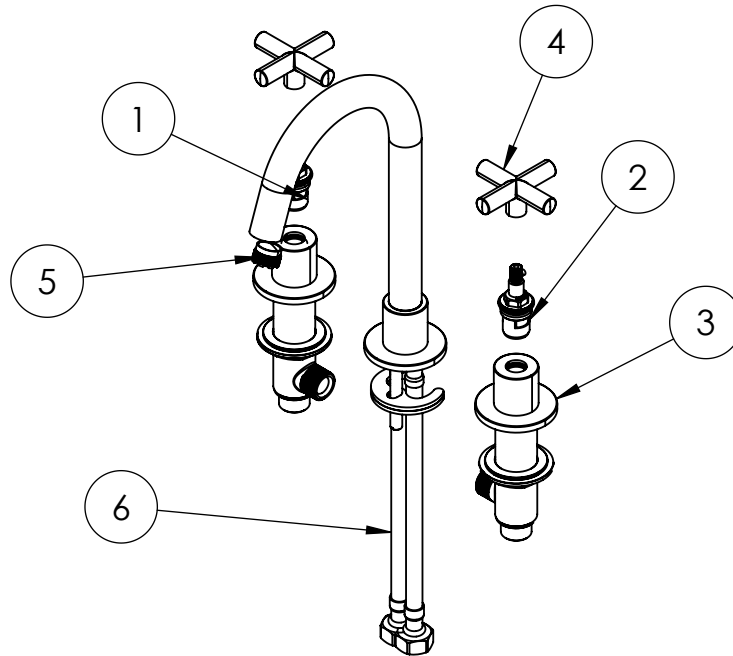

STANDARDS	BS EN 200:2008
APPROVAL	KIWA - 2109730
NUMBER OF OUTLETS	1
NUMBER OF FUNCTIONS	1
HEADWORK	1/2" Quarter turn ceramic cartridge
SPOUT PROJECTION	132.5
SWIVEL SPOUT	No
INLET CONNECTIONS THREAD	G1/2"
OUTLET CONNECTIONS THREAD	M16.5x1
WASTE INCLUDED	No
ANTI-SCALD	No
ENERGY SAVING	No

## TECHNICAL DIMENSIONS

Dimensions in mm unless otherwise specified.

Tolerances (per material type) apply.

## SPARES LIST

Only the parts labelled are available as spares.

NUMBER	PART CODE	DESCRIPTION
1	A010120700	PRC110/130/135/450 Ceramic Head (COLD)
2	A010120800	PRC110/130/135/450 Ceramic Head (HOT)
3	A010150503	PRC135/450F BBrass Base Ring
	A010150500	PRC135/450C Chrome Base Ring
	A010150502	PRC135/450M Matt Black Base Ring
	A010150504	PRC135/450V Stainless Base Ring
	A010150506	Base Ring PRC135/450DT Slate
	A010150505	Base Ring PRC135/450DBZ Brushed Bronze
4	A010120505	Crosshead Handle for PRC110/130/135/450DBZ Brushed Bronze
	A010120506	Crosshead Handle for PRC110/130/135/450DT Slate
	A010120504	Crosshead Handle for PRC110/130/135/450 Stainless
	A010120502	Crosshead Handle for PRC110/130/135/450 Matt Black
	A010120503	Crosshead Handle for PRC110/130/135/450 Brushed Brass
	A010120500	Crosshead Handle for PRC110/130/135/450 Chrome
5	43225345002	TJ Cache 2.2gpm Insert
6	A031210100	PRC135 Flexible Hose (G1/2XM10X1-35CM)