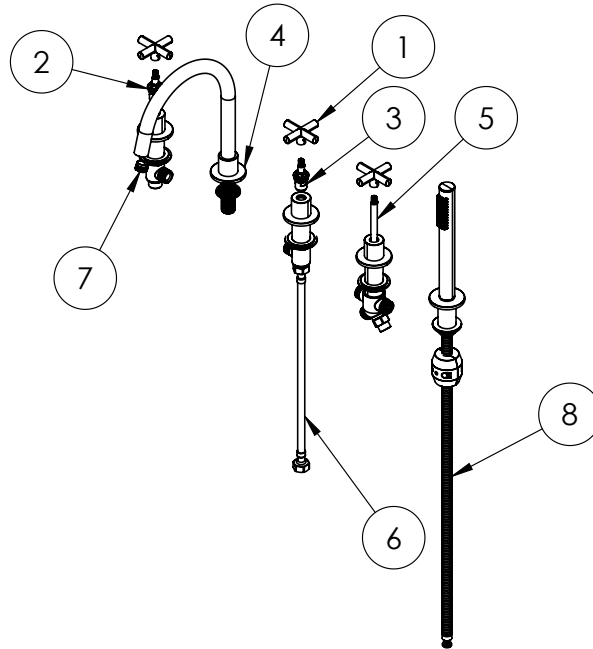

[Click Here](#)

CATEGORY	Brassware
WARRANTY DETAILS	15 Years
COLOUR	Brushed Bronze
FINISH APPLICATION	PVD
PRIMARY MATERIAL	Brass
SECONDARY MATERIAL	Zinc
INSTALL TYPE	Deck Mounted
PRODUCT WIDTH MM	480
PRODUCT HEIGHT MM	250
PRODUCT DEPTH MM	233
PRODUCT NET WEIGHT KG	2.84
MINIMUM PRESSURE (BAR)	2
MAX WORKING PRESSURE (BAR)	5

STANDARDS	BS EN 200:2008 ; BS EN 113:2015
NUMBER OF OUTLETS	2
NUMBER OF FUNCTIONS	1
HEADWORK	1/2" Quarter turn ceramic cartridge
SPOUT PROJECTION	191
SWIVEL SPOUT	No
INLET CONNECTIONS THREAD	G1/2"
OUTLET CONNECTIONS THREAD	M24x1
FLOW REGULATOR	Cache M24x1
WASTE INCLUDED	No
ANTI-SCALD	No
ENERGY SAVING	No

PRESSURE (BAR)	0.2	0.5	1	2	3	4	5
PRIMARY FLOWRATE				9.5	11.6	13.4	14.9
HANDSET FLOWRATE			11.65	17.08	21.32	24.88	27.92
MASSAGE FLOW RATE							
AIR FLOW RATE							
WIRE FLOW RATE							
WATERFALL FLOW RATE							
MIST FLOW RATE							
HANDSPRAY FLOW RATE							

TECHNICAL DIMENSIONS

Dimensions in mm unless otherwise specified.

Tolerances (per material type) apply.

SPARES LIST

Only the parts labelled are available as spares.

NUMBER	PART CODE	DESCRIPTION
1	A010120503	PRC110/130/450 BBrass Lever
	A010120504	PRC110/130/450 Stainless Lever
	A010120502	PRC110/130/450 Matt Black Lever
	A010120505	Crosshead Handle for PRC110/130/135/450DBZ Brushed Bronze
	A010120506	Crosshead Handle for PRC110/130/135/450DT Slate
	A010120500	PRC110/130/450 Chrome Lever
2	A010120700	PRC110/130/135/450 Ceramic Head (COLD)
3	A010120800	PRC110/130/135/450 Ceramic Head (HOT)
4	A010150503	PRC135/450F BBrass Base Ring
	A010150500	PRC135/450C Chrome Base Ring
	A010150502	PRC135/450M Matt Black Base Ring
	A010150504	PRC135/450V Stainless Base Ring
	A010150506	Base Ring PRC135/450DT Slate
	A010150505	Base Ring PRC135/450DBZ Brushed Bronze
5	A010210700	PRC450 Diverter Cartridge
6	A010211300	PRC450 Flexible Hose (G1/2XM10X1-35CM)
7	A010211400	PRC450 Aerator
8	A010211203	PRC450DF Shower Hose