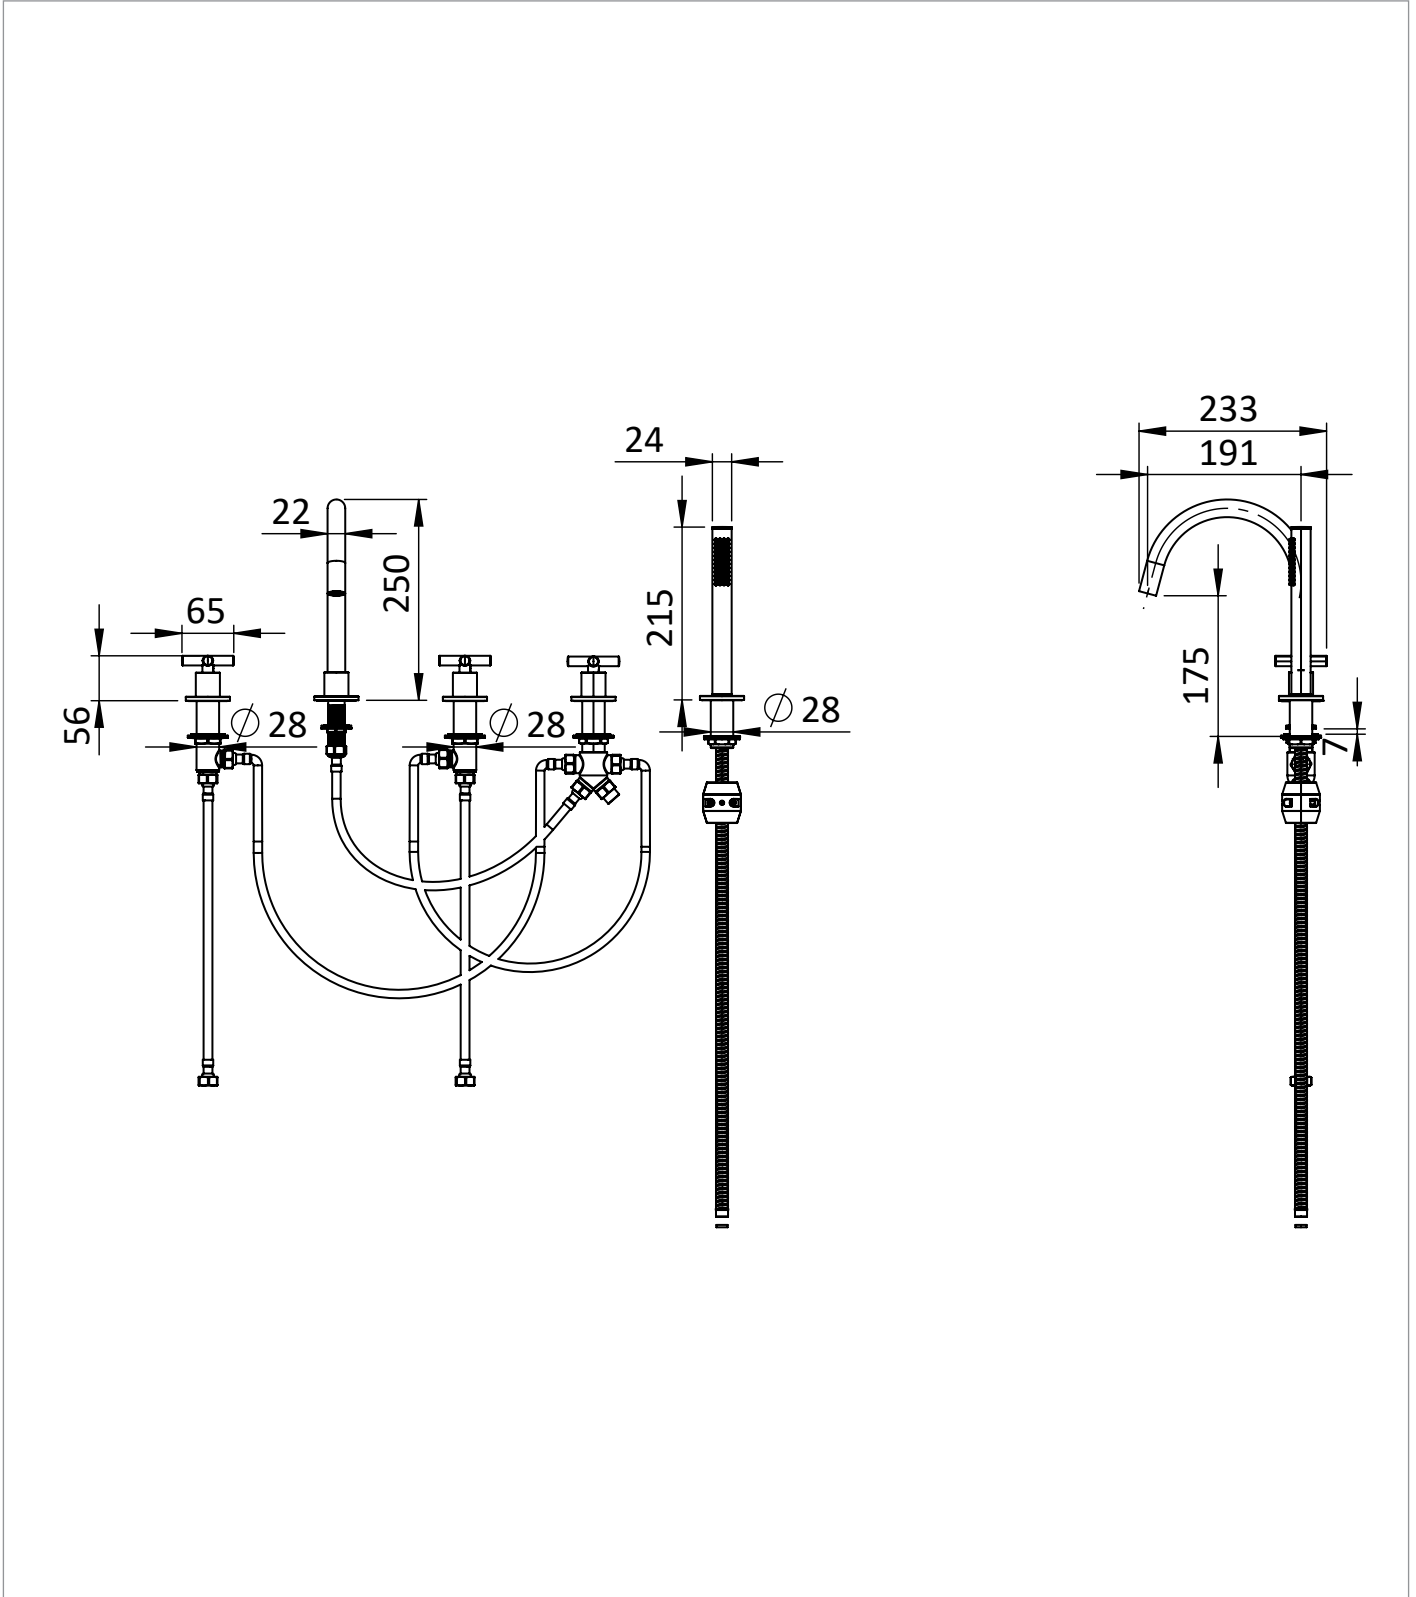

PRODUCT DATA SHEET

PRODUCT CODE

PRC450DBZ

RANGE

MPRO Crosshead

DESCRIPTION

MPRO Crosshead 5 Hole Bath Shower Mixer with Kit Brushed Bronze

WEBSITE LINK

[Click Here](#)

CATEGORY	Brassware
WARRANTY DETAILS	15 Years
COLOUR	Brushed Bronze
FINISH APPLICATION	PVD
PRIMARY MATERIAL	Brass
SECONDARY MATERIAL	Zinc
INSTALL TYPE	Deck Mounted
PRODUCT WIDTH MM	480
PRODUCT HEIGHT MM	250
PRODUCT DEPTH MM	233
PRODUCT NET WEIGHT KG	2.84
MINIMUM PRESSURE (BAR)	2
MAX WORKING PRESSURE (BAR)	5

STANDARDS	BS EN 200:2008 ; BS EN 113:2015
NUMBER OF OUTLETS	2
NUMBER OF FUNCTIONS	1
HEADWORK	1/2" Quarter turn ceramic cartridge
SPOUT PROJECTION	191
SWIVEL SPOUT	No
INLET CONNECTIONS THREAD	G1/2"
OUTLET CONNECTIONS THREAD	M24x1
FLOW REGULATOR	Cache M24x1
WASTE INCLUDED	No
ANTI-SCALD	No
ENERGY SAVING	No

TECHNICAL DIMENSIONS

Dimensions in mm unless otherwise specified.

Tolerances (per material type) apply.

SPARES LIST

Only the parts labelled are available as spares.

NUMBER	PART CODE	DESCRIPTION
1	A010120503	PRC110/130/450 BBrass Lever
	A010120504	PRC110/130/450 Stainless Lever
	A010120502	PRC110/130/450 Matt Black Lever
	A010120505	Crosshead Handle for PRC110/130/135/450DBZ Brushed Bronze
	A010120506	Crosshead Handle for PRC110/130/135/450DT Slate
	A010120500	PRC110/130/450 Chrome Lever
2	A010120700	PRC110/130/135/450 Ceramic Head (COLD)
3	A010120800	PRC110/130/135/450 Ceramic Head (HOT)
4	A010150503	PRC135/450F BBrass Base Ring
	A010150500	PRC135/450C Chrome Base Ring
	A010150502	PRC135/450M Matt Black Base Ring
	A010150504	PRC135/450V Stainless Base Ring
	A010150506	Base Ring PRC135/450DT Slate
	A010150505	Base Ring PRC135/450DBZ Brushed Bronze
5	A010210700	PRC450 Diverter Cartridge
6	A010211300	PRC450 Flexible Hose (G1/2XM10X1-35CM)
7	A010211400	PRC450 Aerator
8	A010211203	PRC450DF Shower Hose