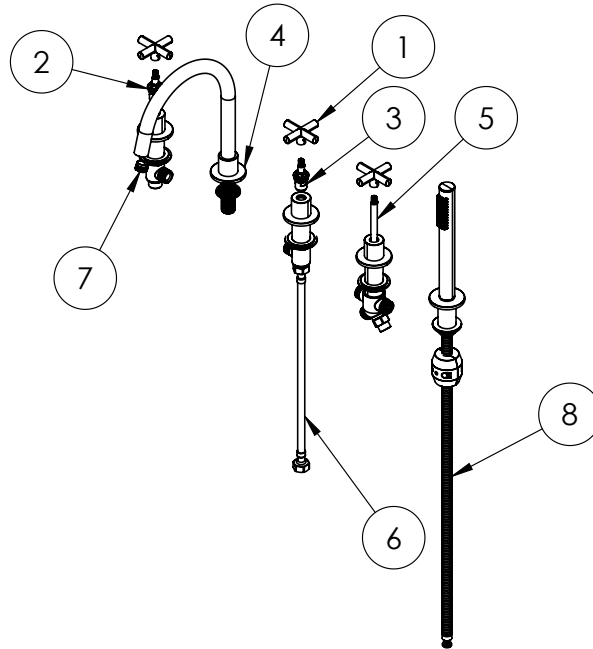

PRODUCT DATA SHEET

PRODUCT CODE
PRC450DT

RANGE
MPRO Crosshead

DESCRIPTION
MPRO Crosshead 5 Hole Bath Shower Mixer with Kit Slate

WEBSITE LINK [Click Here](#)

CATEGORY	Brassware
WARRANTY DETAILS	15 Years
COLOUR	Slate
FINISH APPLICATION	PVD
PRIMARY MATERIAL	Brass
SECONDARY MATERIAL	Zinc
INSTALL TYPE	Deck Mounted
PRODUCT WIDTH MM	480
PRODUCT HEIGHT MM	250
PRODUCT DEPTH MM	233
PRODUCT NET WEIGHT KG	2.84
MINIMUM PRESSURE (BAR)	2
MAX WORKING PRESSURE (BAR)	5

STANDARDS	BS EN 200:2008 ; BS EN 113:2015
NUMBER OF OUTLETS	2
NUMBER OF FUNCTIONS	1
HEADWORK	1/2" Quarter turn ceramic cartridge
SPOUT PROJECTION	191
SWIVEL SPOUT	No
INLET CONNECTIONS THREAD	G1/2"
OUTLET CONNECTIONS THREAD	M24x1
FLOW REGULATOR	Cache M24x1
WASTE INCLUDED	No
ANTI-SCALD	No
ENERGY SAVING	No

TECHNICAL DIMENSIONS

Dimensions in mm unless otherwise specified.

Tolerances (per material type) apply.

SPARES LIST

Only the parts labelled are available as spares.

NUMBER	PART CODE	DESCRIPTION
1	A010120503	PRC110/130/450 BBrass Lever
	A010120504	PRC110/130/450 Stainless Lever
	A010120502	PRC110/130/450 Matt Black Lever
	A010120505	Crosshead Handle for PRC110/130/135/450DBZ Brushed Bronze
	A010120506	Crosshead Handle for PRC110/130/135/450DT Slate
	A010120500	PRC110/130/450 Chrome Lever
2	A010120700	PRC110/130/135/450 Ceramic Head (COLD)
3	A010120800	PRC110/130/135/450 Ceramic Head (HOT)
4	A010150503	PRC135/450F BBrass Base Ring
	A010150500	PRC135/450C Chrome Base Ring
	A010150502	PRC135/450M Matt Black Base Ring
	A010150504	PRC135/450V Stainless Base Ring
	A010150506	Base Ring PRC135/450DT Slate
	A010150505	Base Ring PRC135/450DBZ Brushed Bronze
5	A010210700	PRC450 Diverter Cartridge
6	A010211300	PRC450 Flexible Hose (G1/2XM10X1-35CM)
7	A010211400	PRC450 Aerator
8	A010211203	PRC450DF Shower Hose