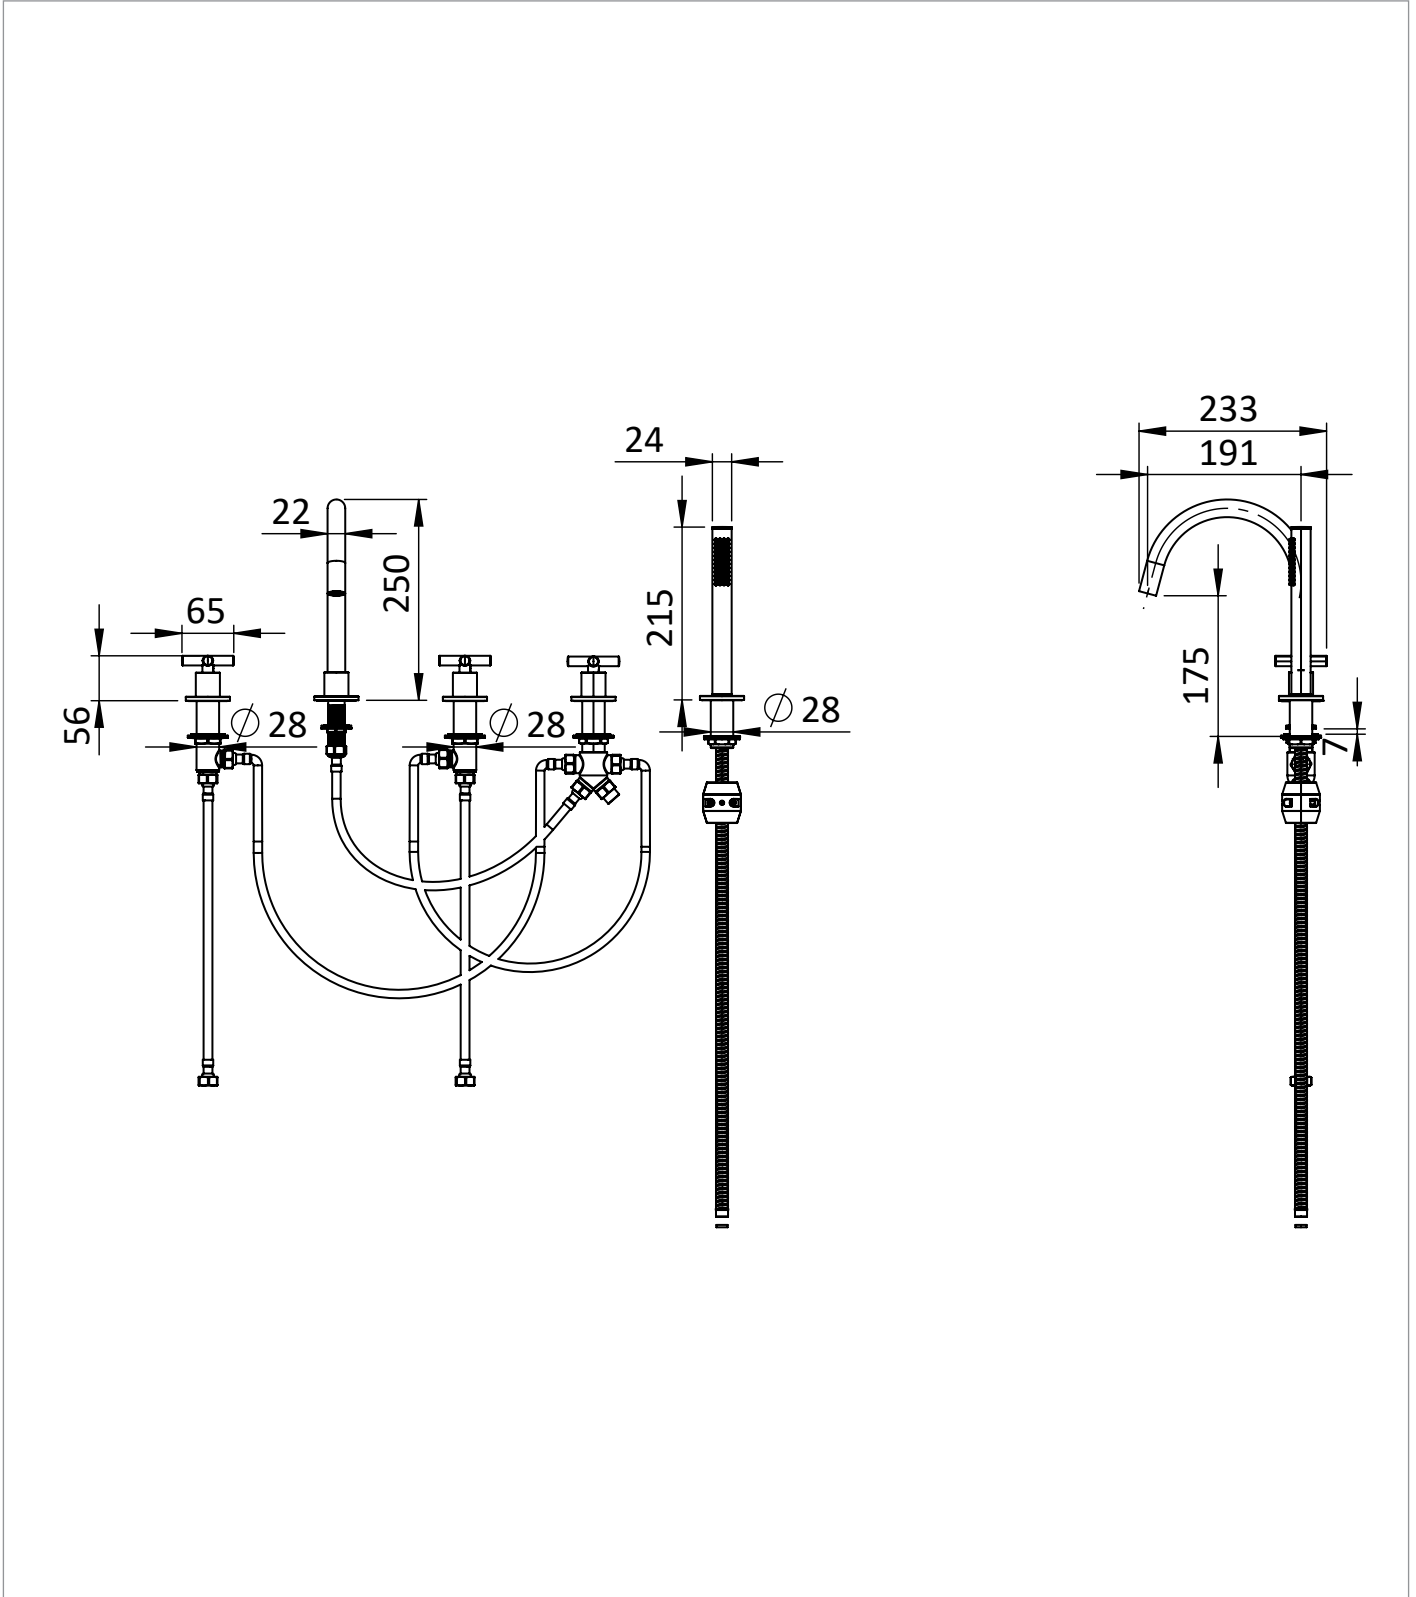

PRODUCT DATA SHEET

PRODUCT CODE
PRC450DT

RANGE
MPRO Crosshead

DESCRIPTION
MPRO Crosshead 5 Hole Bath Shower Mixer with Kit Slate

WEBSITE LINK [Click Here](#)

CATEGORY	Brassware
WARRANTY DETAILS	15 Years
COLOUR	Slate
FINISH APPLICATION	PVD
PRIMARY MATERIAL	Brass
SECONDARY MATERIAL	Zinc
INSTALL TYPE	Deck Mounted
PRODUCT WIDTH MM	480
PRODUCT HEIGHT MM	250
PRODUCT DEPTH MM	233
PRODUCT NET WEIGHT KG	2.84
MINIMUM PRESSURE (BAR)	2
MAX WORKING PRESSURE (BAR)	5

STANDARDS	BS EN 200:2008 ; BS EN 113:2015
NUMBER OF OUTLETS	2
NUMBER OF FUNCTIONS	1
HEADWORK	1/2" Quarter turn ceramic cartridge
SPOUT PROJECTION	191
SWIVEL SPOUT	No
INLET CONNECTIONS THREAD	G1/2"
OUTLET CONNECTIONS THREAD	M24x1
FLOW REGULATOR	Cache M24x1
WASTE INCLUDED	No
ANTI-SCALD	No
ENERGY SAVING	No

TECHNICAL DIMENSIONS

Dimensions in mm unless otherwise specified.

Tolerances (per material type) apply.

SPARES LIST

Only the parts labelled are available as spares.

NUMBER	PART CODE	DESCRIPTION
1	A010120503	PRC110/130/450 BBrass Lever
	A010120504	PRC110/130/450 Stainless Lever
	A010120502	PRC110/130/450 Matt Black Lever
	A010120505	Crosshead Handle for PRC110/130/135/450DBZ Brushed Bronze
	A010120506	Crosshead Handle for PRC110/130/135/450DT Slate
	A010120500	PRC110/130/450 Chrome Lever
2	A010120700	PRC110/130/135/450 Ceramic Head (COLD)
3	A010120800	PRC110/130/135/450 Ceramic Head (HOT)
4	A010150503	PRC135/450F BBrass Base Ring
	A010150500	PRC135/450C Chrome Base Ring
	A010150502	PRC135/450M Matt Black Base Ring
	A010150504	PRC135/450V Stainless Base Ring
	A010150506	Base Ring PRC135/450DT Slate
	A010150505	Base Ring PRC135/450DBZ Brushed Bronze
5	A010210700	PRC450 Diverter Cartridge
6	A010211300	PRC450 Flexible Hose (G1/2XM10X1-35CM)
7	A010211400	PRC450 Aerator
8	A010211203	PRC450DF Shower Hose