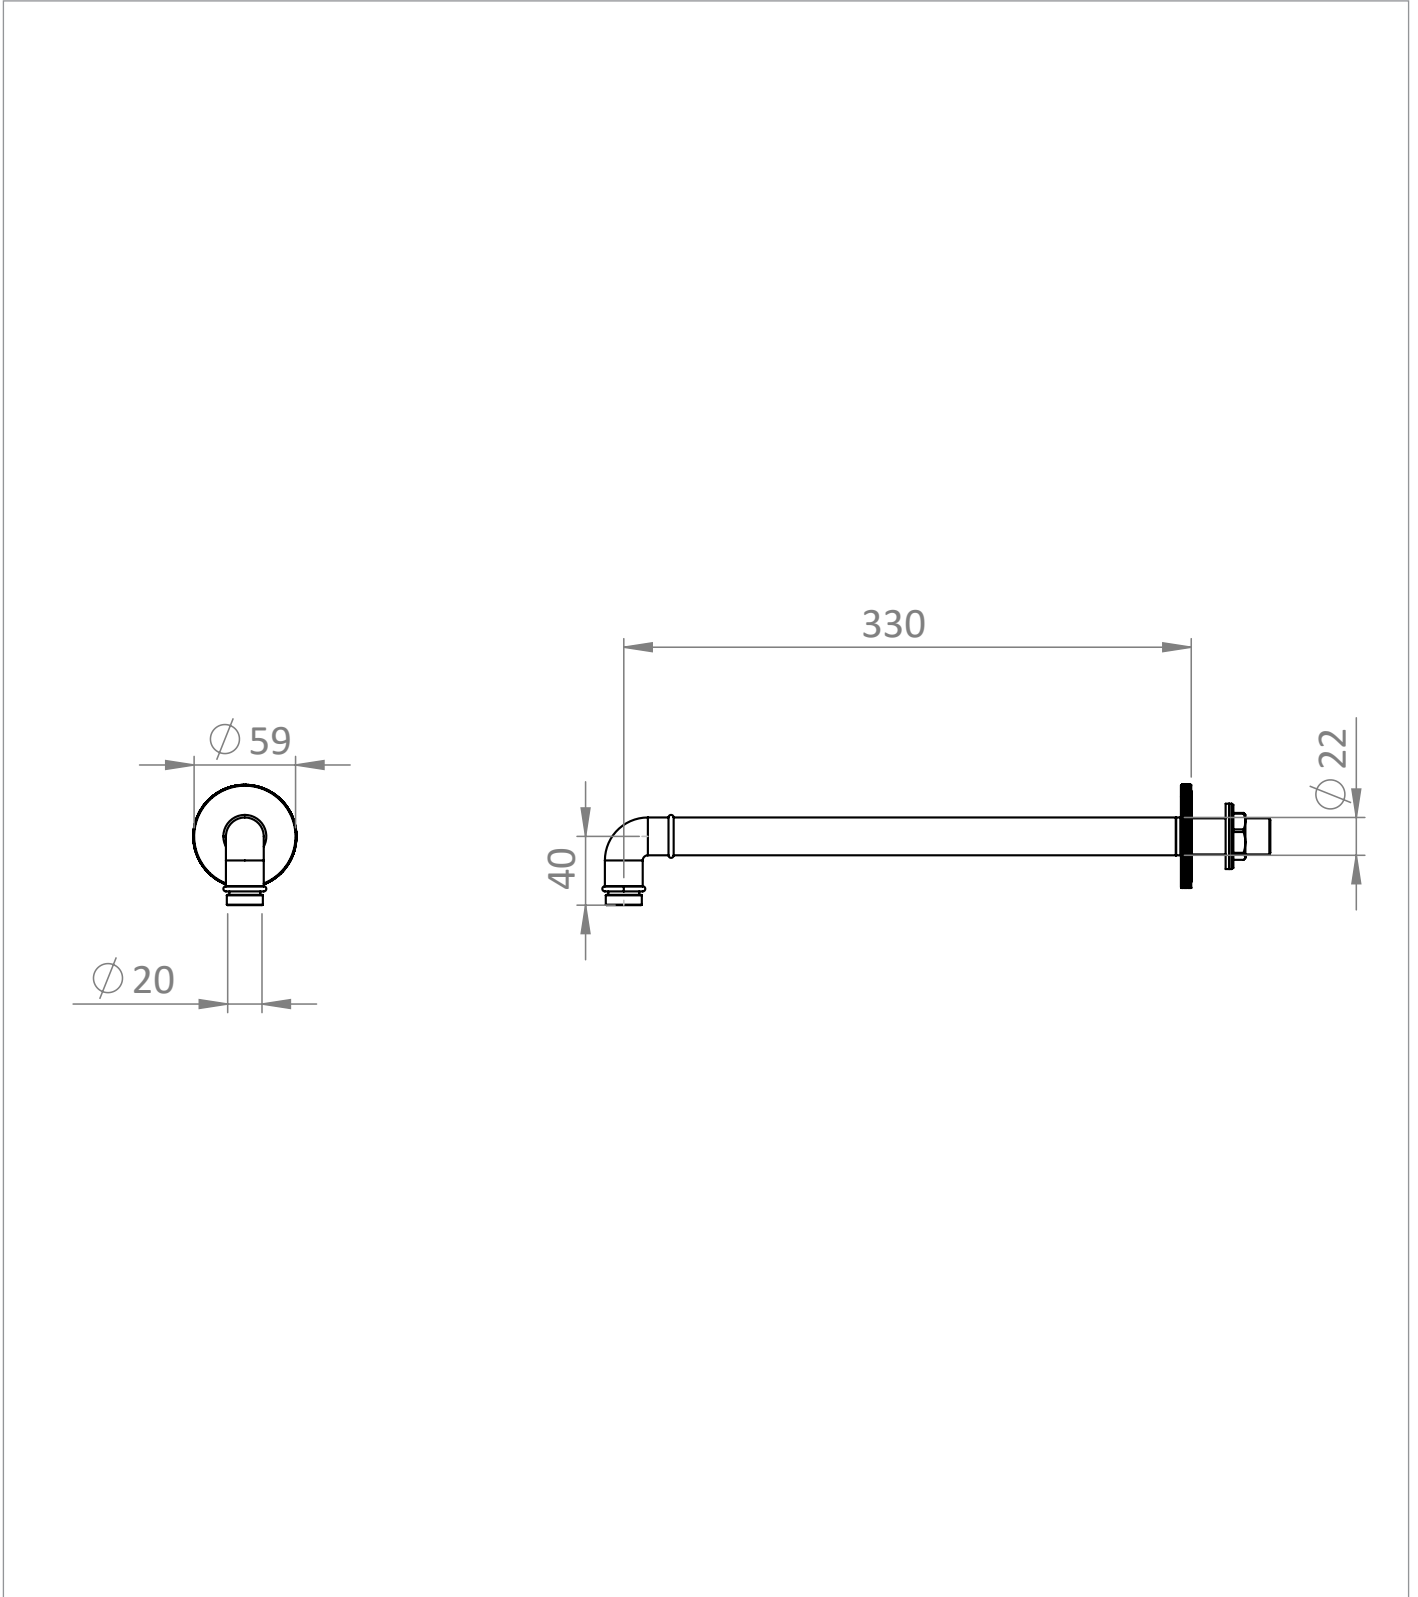

[Click Here](#)

| | |
|-----------------------|---------------|
| CATEGORY | Brassware |
| WARRANTY DETAILS | 15 Years |
| COLOUR | Carbon Black |
| FINISH APPLICATION | Powder Coated |
| PRIMARY MATERIAL | Brass |
| INSTALL TYPE | Wall Mounted |
| PRODUCT WIDTH MM | 60 |
| PRODUCT HEIGHT MM | 60 |
| PRODUCT LENGTH MM | 340 |
| PRODUCT DEPTH MM | 20 |
| PRODUCT NET WEIGHT KG | 0.6 |

| | |
|---------------------------|--------------|
| APPROVAL | WRAS 2001352 |
| NUMBER OF OUTLETS | 1 |
| NUMBER OF FUNCTIONS | 1 |
| SWIVEL SPOUT | No |
| INLET CONNECTIONS THREAD | G1/2" |
| OUTLET CONNECTIONS THREAD | G1/2" |
| WASTE INCLUDED | No |
| ANTI-SCALD | No |
| ENERGY SAVING | No |

TECHNICAL DIMENSIONS

Dimensions in mm unless otherwise specified.

Tolerances (per material type) apply.

SPARES LIST

Only the parts labelled are available as spares.

NO SPARES AVAILABLE