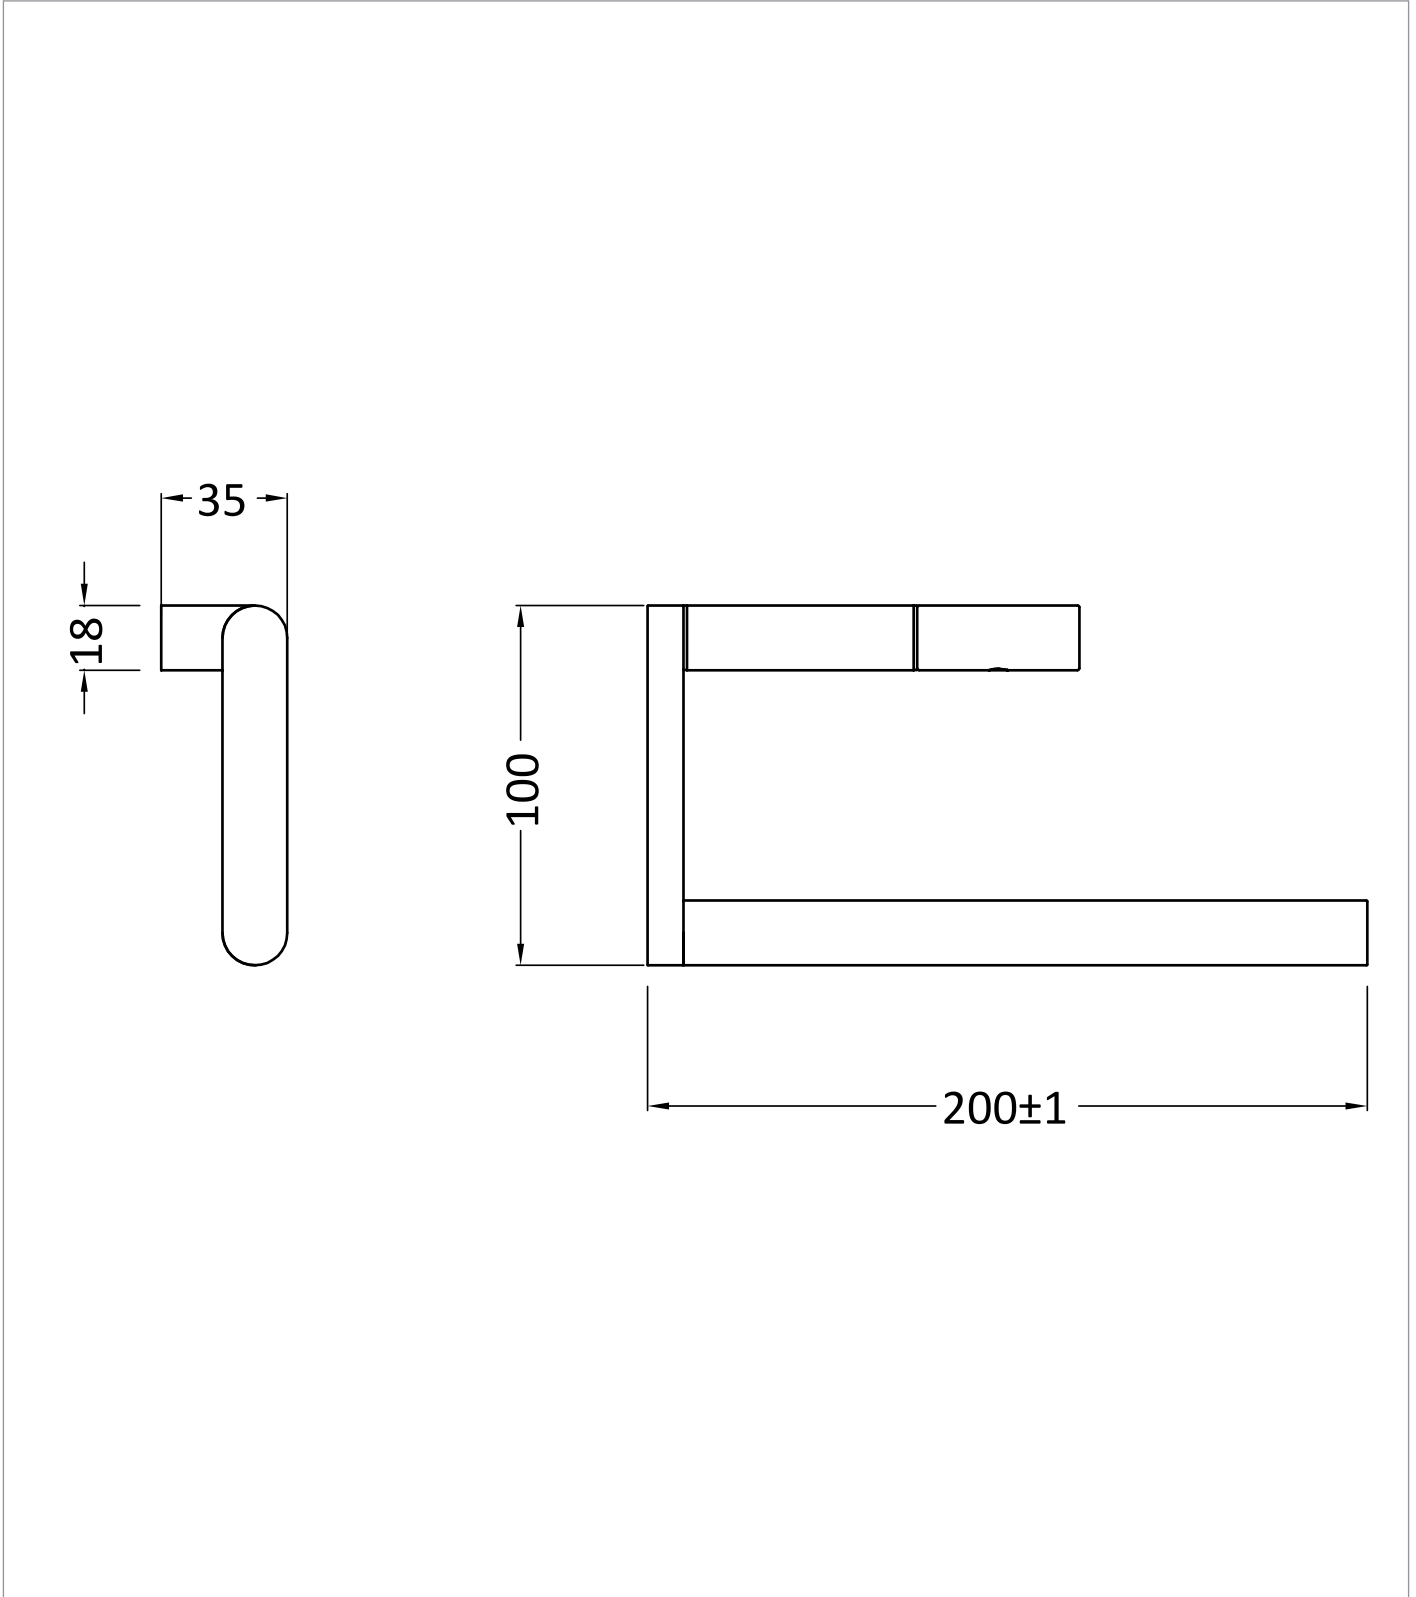

PRODUCT DATA SHEET

PRODUCT CODE

PRO013T

RANGE

MPRO

DESCRIPTION

MPRO Towel Ring Slate

WEBSITE LINK

[Click Here](#)

CATEGORY	Accessories
WARRANTY DETAILS	15 Years
COLOUR	Slate
FINISH APPLICATION	PVD
PRIMARY MATERIAL	Brass
INSTALL TYPE	Wall Mounted
PRODUCT WIDTH MM	200
PRODUCT HEIGHT MM	100
PRODUCT LENGTH MM	40
PRODUCT DEPTH MM	35
PRODUCT NET WEIGHT KG	0.35

TECHNICAL DIMENSIONS

Dimensions in mm unless otherwise specified.

Tolerances (per material type) apply.

SPARES LIST

Only the parts labelled are available as spares.

SPARES AVAILABLE UPON REQUEST