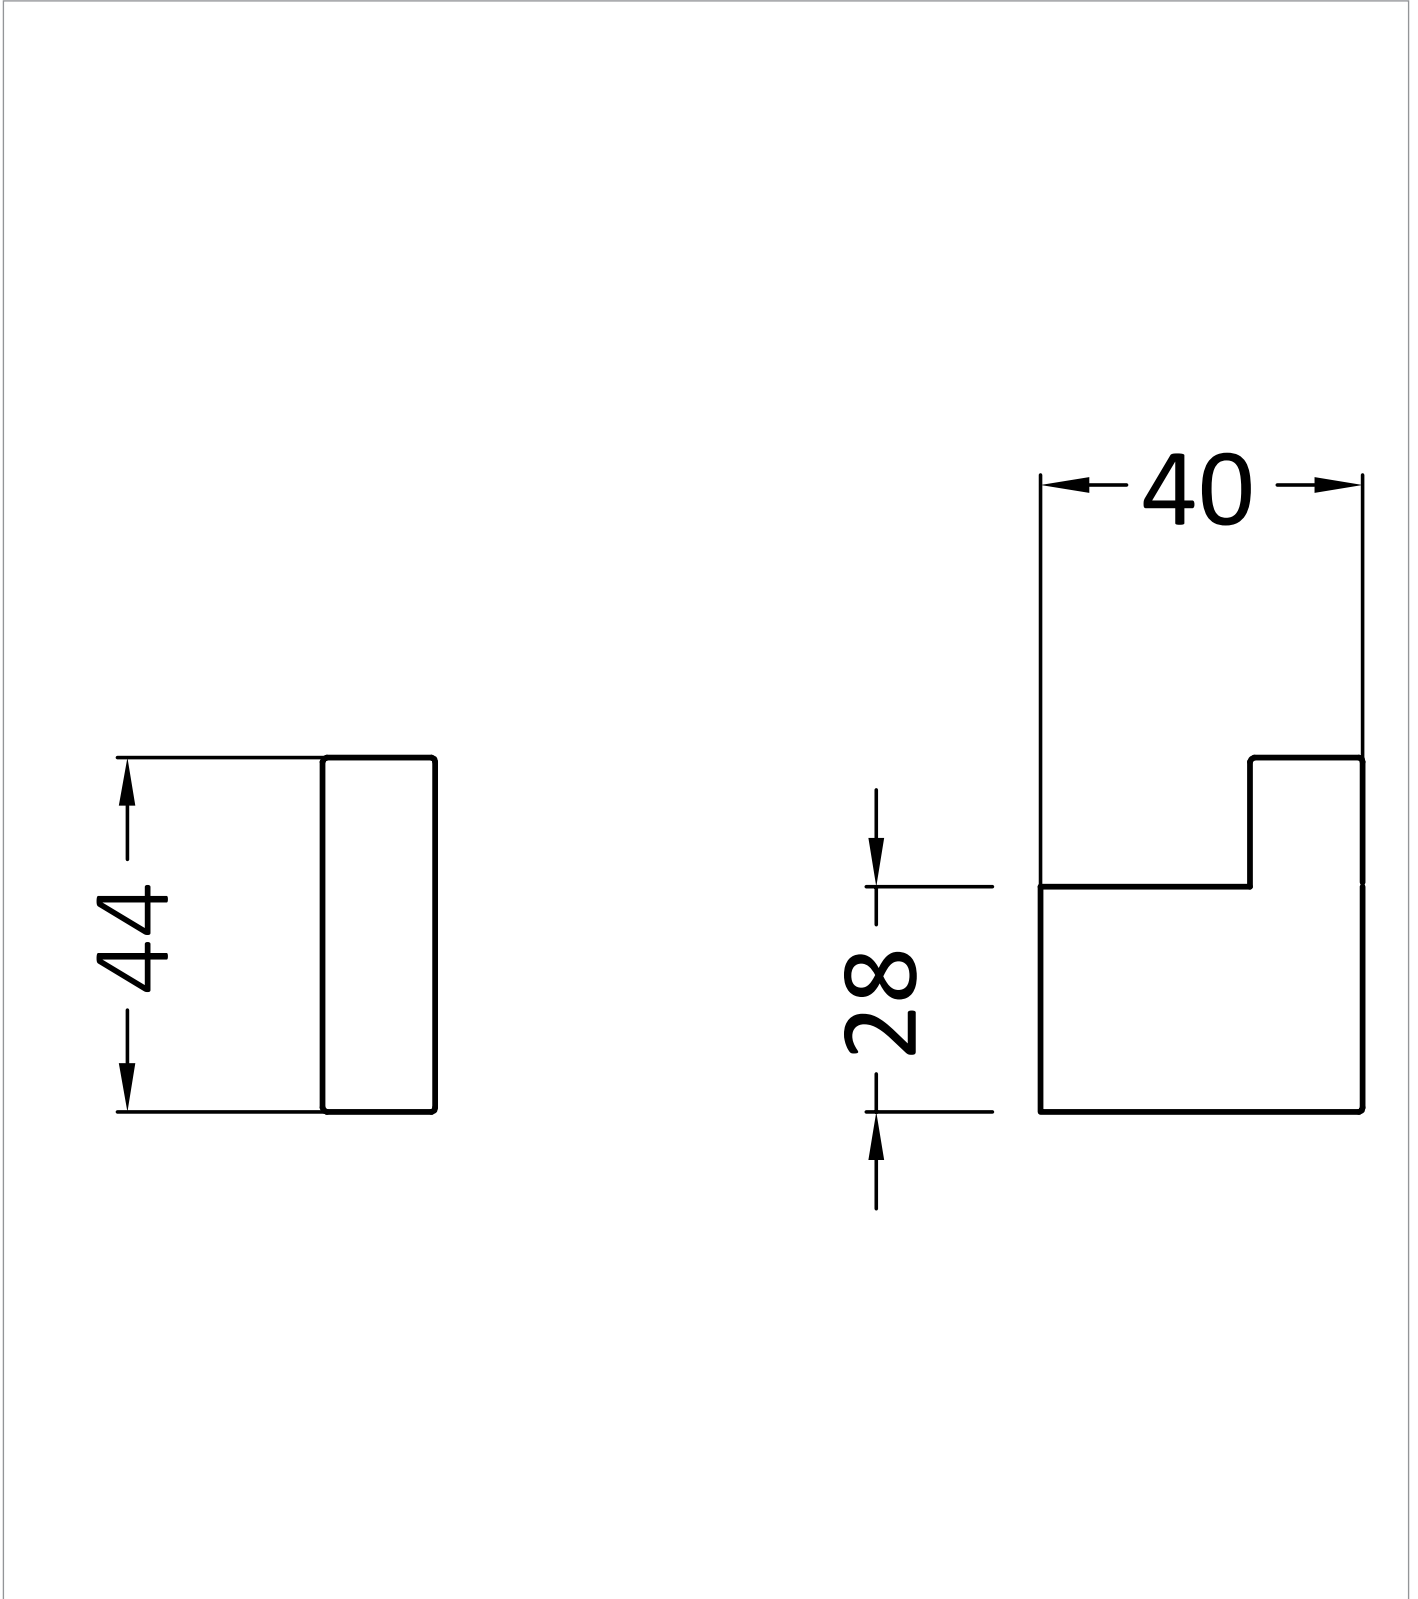

## WEBSITE LINK

[Click Here](#)

CATEGORY	Accessories
WARRANTY DETAILS	15 Years
COLOUR	Brushed Brass
FINISH APPLICATION	PVD
PRIMARY MATERIAL	Zinc Alloy
INSTALL TYPE	Wall Mounted
PRODUCT WIDTH MM	40
PRODUCT HEIGHT MM	44
PRODUCT LENGTH MM	13
PRODUCT NET WEIGHT KG	0.1

## TECHNICAL DIMENSIONS

Dimensions in mm unless otherwise specified.

Tolerances (per material type) apply.