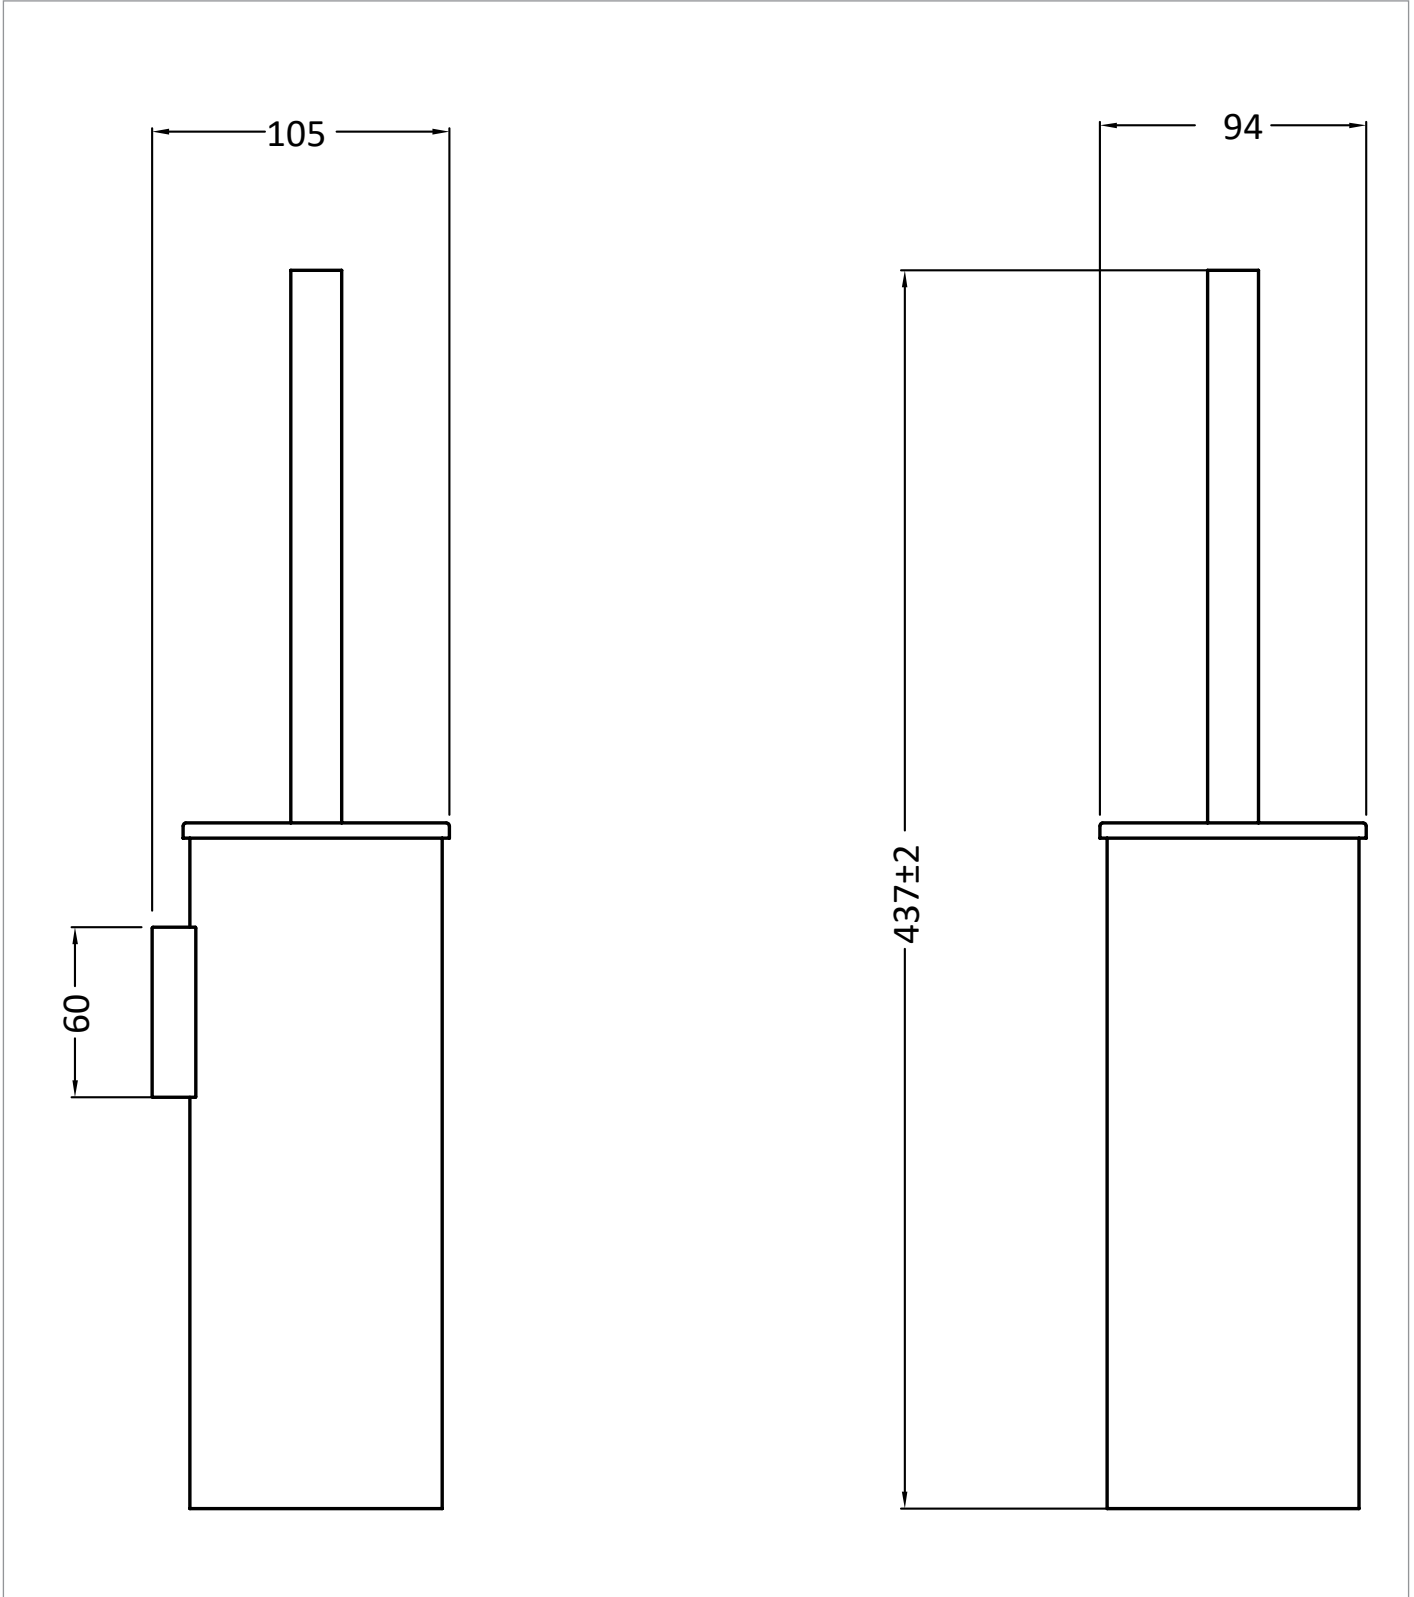

PRODUCT DATA SHEET

PRODUCT CODE

PRO025F_V2

RANGE

MPRO

DESCRIPTION

MPRO Wall Mounted Toilet Brush Set
Brushed Brass

WEBSITE LINK

[Click Here](#)

CATEGORY	Accessories
WARRANTY DETAILS	15 Years
COLOUR	Brushed Brass
FINISH APPLICATION	PVD
PRIMARY MATERIAL	Brass
SECONDARY MATERIAL	Silicone
INSTALL TYPE	Wall Mounted
PRODUCT WIDTH MM	90
PRODUCT HEIGHT MM	411
PRODUCT LENGTH MM	100
PRODUCT DEPTH MM	105
PRODUCT NET WEIGHT KG	1.02

TECHNICAL DIMENSIONS

Dimensions in mm unless otherwise specified.

Tolerances (per material type) apply.

SPARES LIST

Only the parts labelled are available as spares.

NUMBER	PART CODE	DESCRIPTION
1	PRO025BRUSHT	MPRO Wall Mount Toilet Brush Set Slate
	PRO025BRUSHBZ	MPRO Wall Mount Toilet Brush Set Brushed Bronze
	PRO025BRUSHM	MPRO Wall Mount Toilet Brush Set Matt Black
	PRO025BRUSHV	MPRO Toilet Brush Set Brushed Stainless Steel
	PRO025BRUSHF	MPRO Wall Mount Toilet Brush Set Brushed Brass
	PRO025BRUSHC	MPRO Wall Mount Toilet Brush Set Chrome
2	PRO00008	MPRO Wall Mounting Plate for PRO011/PRO025