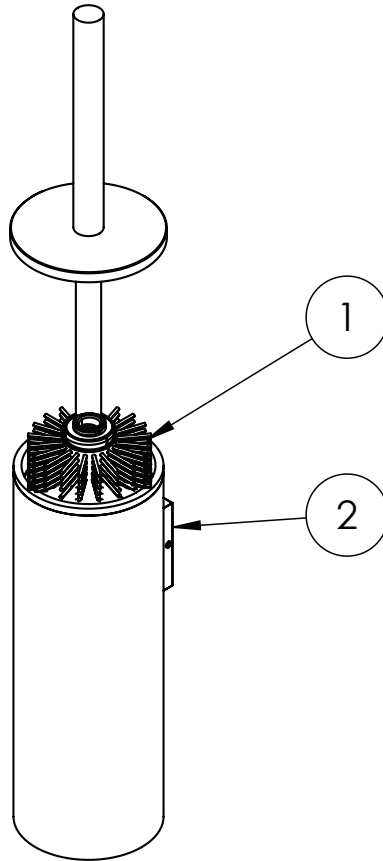

PRODUCT DATA SHEET

PRODUCT CODE

PRO025F_V2

RANGE

MPRO

DESCRIPTION

MPRO Wall Mounted Toilet Brush Set
Brushed Brass

WEBSITE LINK

[Click Here](#)

CATEGORY	Accessories
WARRANTY DETAILS	15 Years
COLOUR	Brushed Brass
FINISH APPLICATION	PVD
PRIMARY MATERIAL	Brass
SECONDARY MATERIAL	Silicone
INSTALL TYPE	Wall Mounted
PRODUCT WIDTH MM	90
PRODUCT HEIGHT MM	411
PRODUCT LENGTH MM	100
PRODUCT DEPTH MM	105
PRODUCT NET WEIGHT KG	1.02

TECHNICAL DIMENSIONS

Dimensions in mm unless otherwise specified.

Tolerances (per material type) apply.

SPARES LIST

Only the parts labelled are available as spares.

NUMBER	PART CODE	DESCRIPTION
1	PRO025BRUSHT	MPRO Wall Mount Toilet Brush Set Slate
	PRO025BRUSHBZ	MPRO Wall Mount Toilet Brush Set Brushed Bronze
	PRO025BRUSHM	MPRO Wall Mount Toilet Brush Set Matt Black
	PRO025BRUSHV	MPRO Toilet Brush Set Brushed Stainless Steel
	PRO025BRUSHF	MPRO Wall Mount Toilet Brush Set Brushed Brass
	PRO025BRUSHC	MPRO Wall Mount Toilet Brush Set Chrome
2	PRO00008	MPRO Wall Mounting Plate for PRO011/PRO025