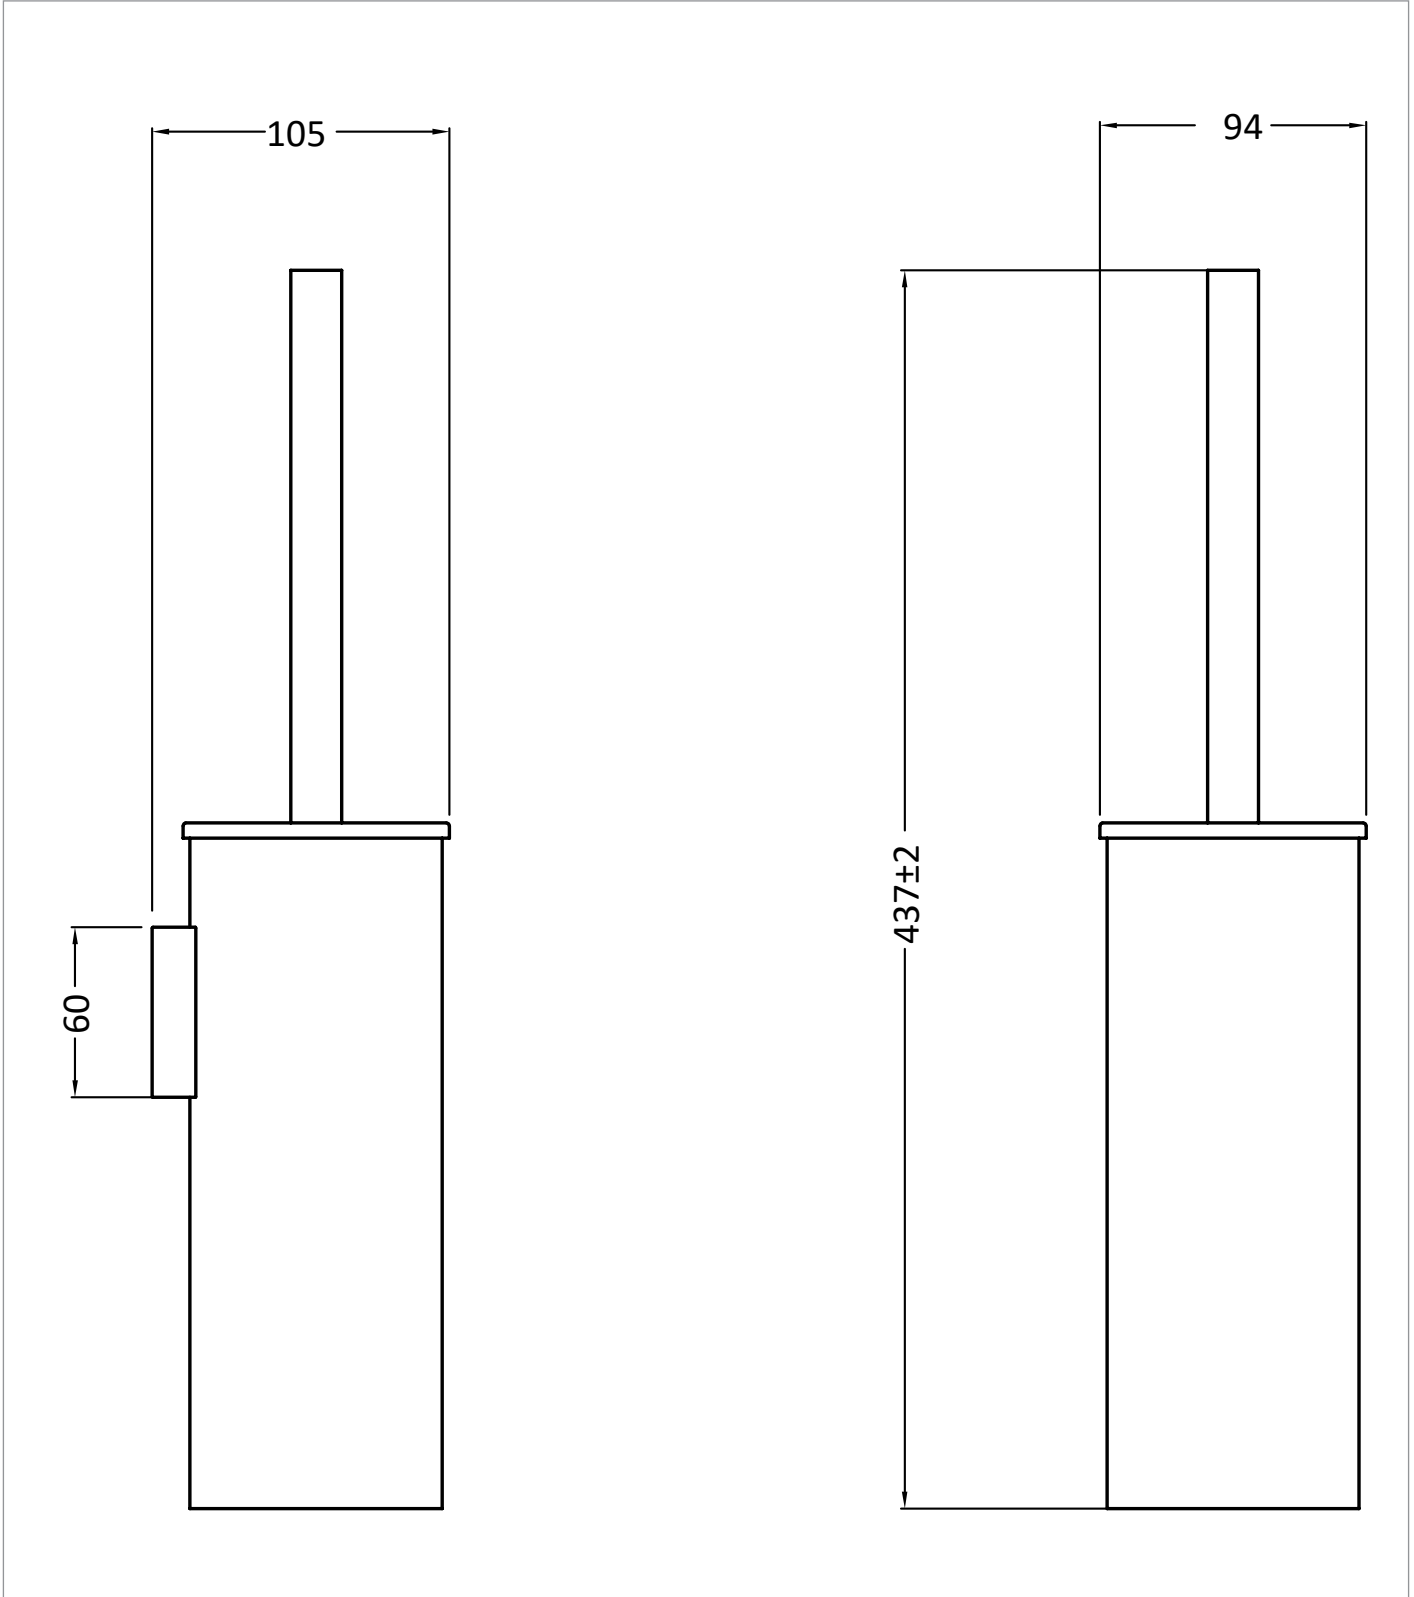

## WEBSITE LINK

[Click Here](#)

CATEGORY	Accessories
WARRANTY DETAILS	15 Years
COLOUR	Slate
FINISH APPLICATION	PVD
PRIMARY MATERIAL	Brass
SECONDARY MATERIAL	Silicone
INSTALL TYPE	Wall Mounted
PRODUCT WIDTH MM	90
PRODUCT HEIGHT MM	411
PRODUCT LENGTH MM	100
PRODUCT DEPTH MM	105
PRODUCT NET WEIGHT KG	1.02

## TECHNICAL DIMENSIONS

Dimensions in mm unless otherwise specified.

Tolerances (per material type) apply.