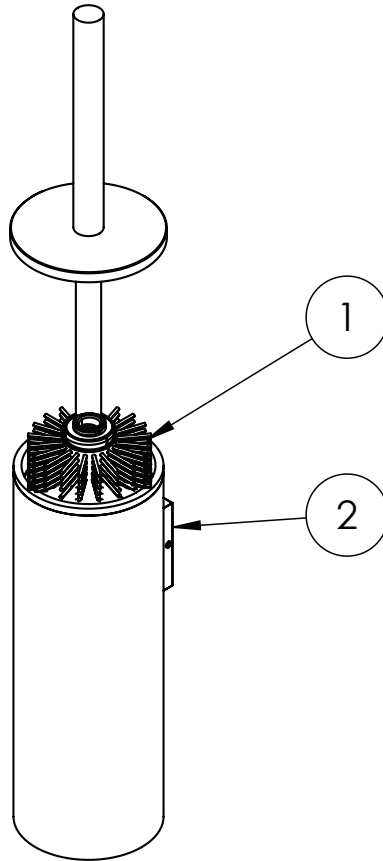

## DESCRIPTION

MPRO Wall Mounted Toilet Brush Set  
Slate

## WEBSITE LINK

[Click Here](#)

CATEGORY	Accessories
WARRANTY DETAILS	15 Years
COLOUR	Slate
FINISH APPLICATION	PVD
PRIMARY MATERIAL	Brass
SECONDARY MATERIAL	Silicone
INSTALL TYPE	Wall Mounted
PRODUCT WIDTH MM	90
PRODUCT HEIGHT MM	411
PRODUCT LENGTH MM	100
PRODUCT DEPTH MM	105
PRODUCT NET WEIGHT KG	1.02

## TECHNICAL DIMENSIONS

Dimensions in mm unless otherwise specified.

Tolerances (per material type) apply.

## SPARES LIST

Only the parts labelled are available as spares.

NUMBER	PART CODE	DESCRIPTION
1	PRO025BRUSHT	MPRO Wall Mount Toilet Brush Set Slate
	PRO025BRUSHBZ	MPRO Wall Mount Toilet Brush Set Brushed Bronze
	PRO025BRUSHM	MPRO Wall Mount Toilet Brush Set Matt Black
	PRO025BRUSHV	MPRO Toilet Brush Set Brushed Stainless Steel
	PRO025BRUSHF	MPRO Wall Mount Toilet Brush Set Brushed Brass
	PRO025BRUSHC	MPRO Wall Mount Toilet Brush Set Chrome
2	PRO00008	MPRO Wall Mounting Plate for PRO011/PRO025