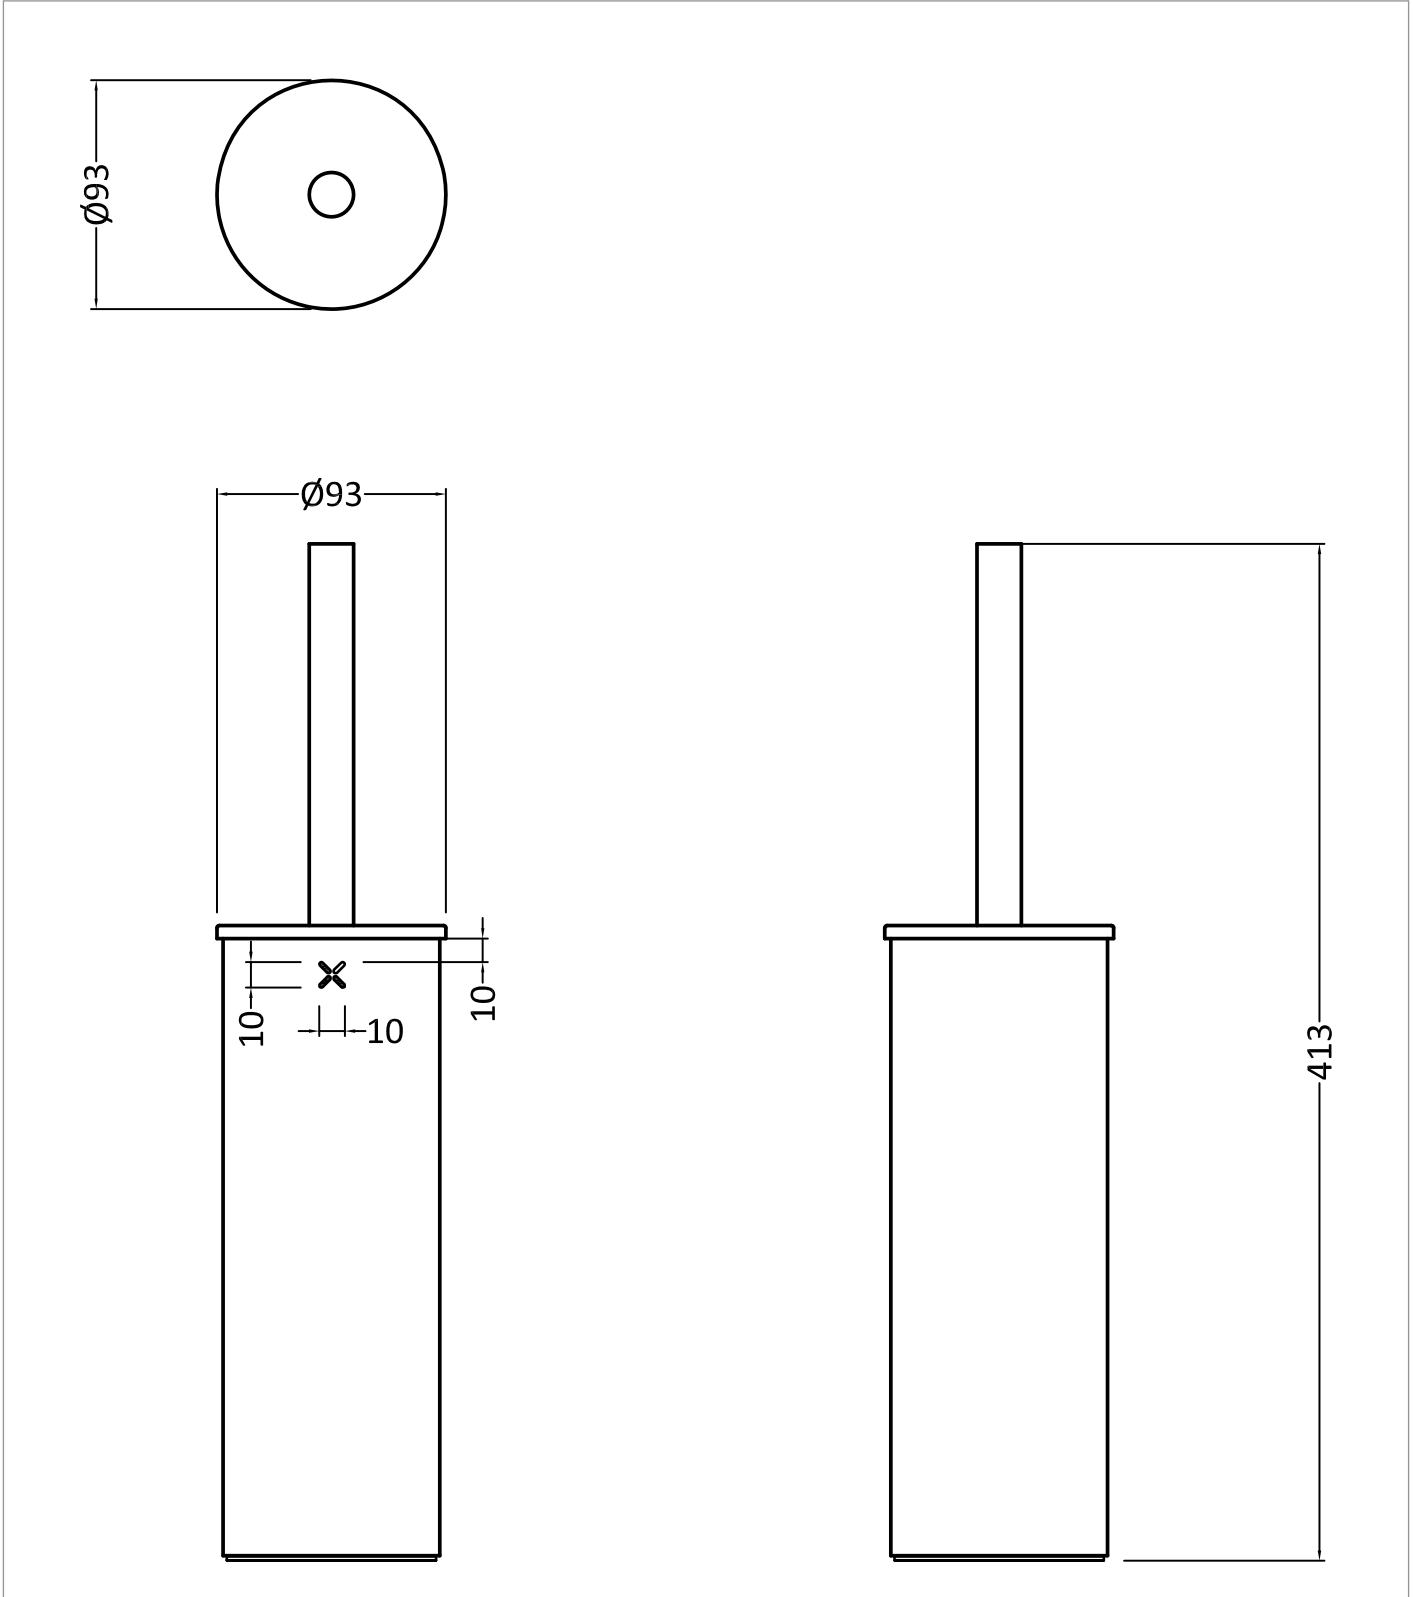

## WEBSITE LINK

[Click Here](#)

CATEGORY	Accessories
WARRANTY DETAILS	15 Years
COLOUR	Brushed Bronze
FINISH APPLICATION	PVD
PRIMARY MATERIAL	304 Stainless Steel
SECONDARY MATERIAL	Brass
INSTALL TYPE	Floor Standing
PRODUCT WIDTH MM	93
PRODUCT HEIGHT MM	413
PRODUCT DEPTH MM	93
PRODUCT NET WEIGHT KG	1.3

## TECHNICAL DIMENSIONS

Dimensions in mm unless otherwise specified.

Tolerances (per material type) apply.