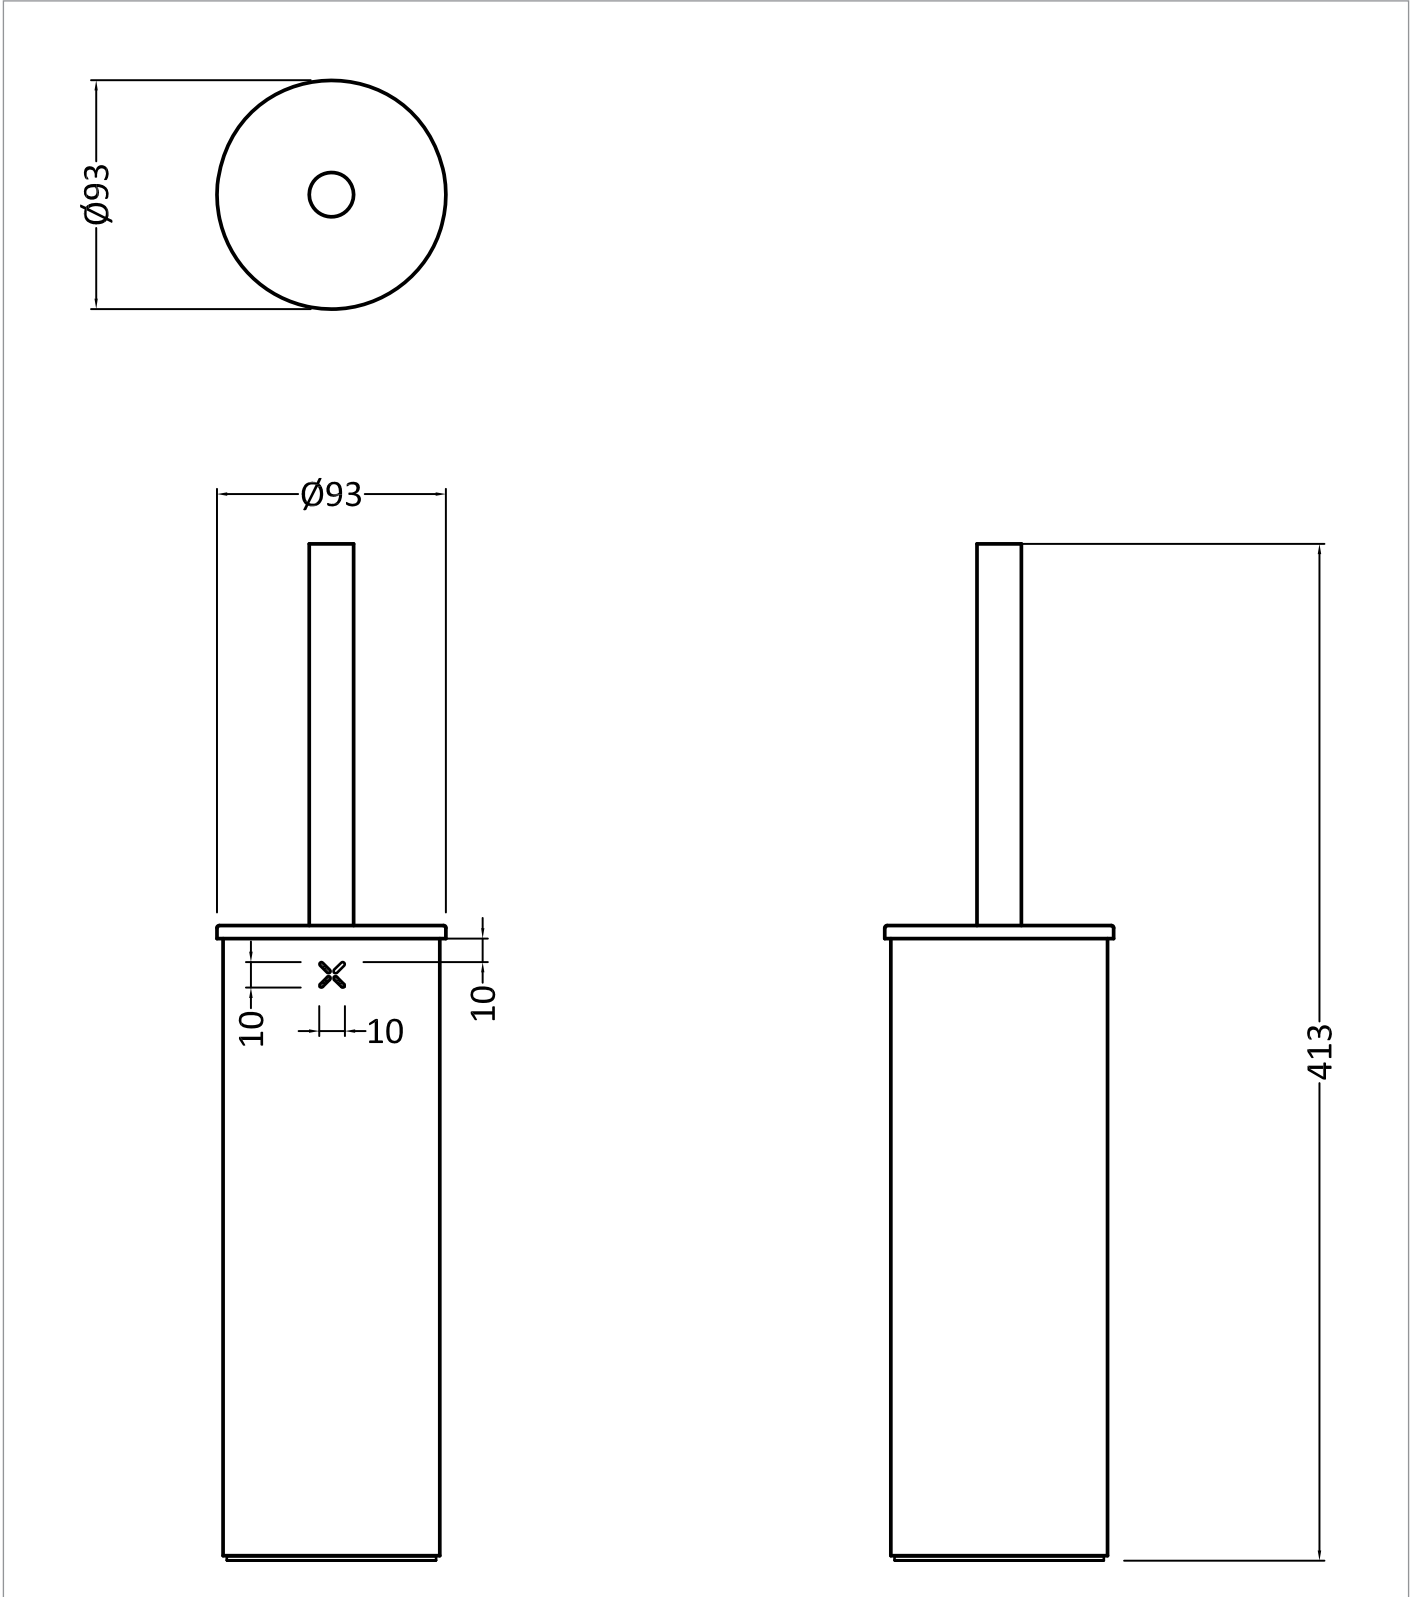

## WEBSITE LINK

[Click Here](#)

CATEGORY	Accessories
WARRANTY DETAILS	15 Years
COLOUR	Chrome
FINISH APPLICATION	Electroplated
PRIMARY MATERIAL	304 Stainless Steel
SECONDARY MATERIAL	Brass
INSTALL TYPE	Floor Standing
PRODUCT WIDTH MM	93
PRODUCT HEIGHT MM	413
PRODUCT DEPTH MM	93
PRODUCT NET WEIGHT KG	1.3

## TECHNICAL DIMENSIONS

Dimensions in mm unless otherwise specified.

Tolerances (per material type) apply.