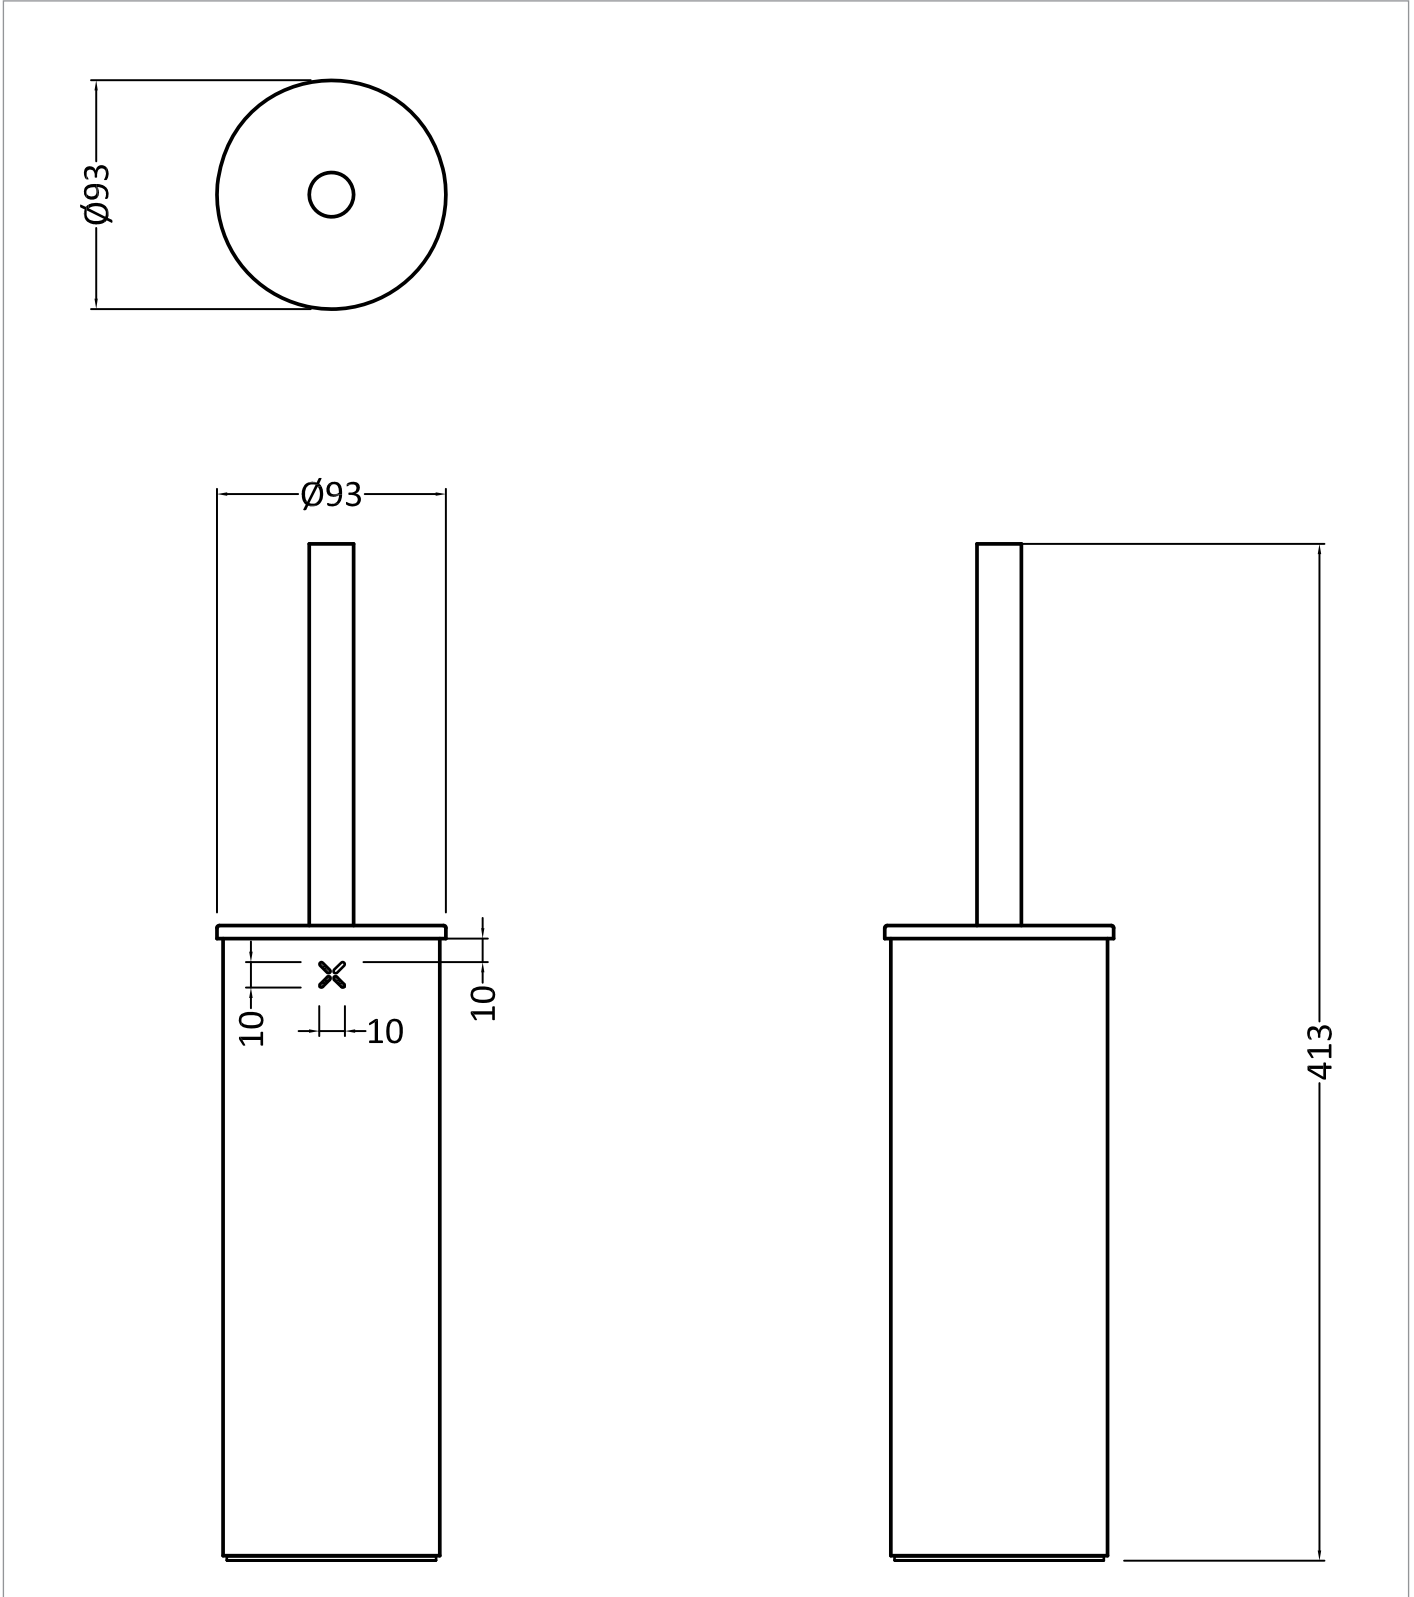

PRODUCT DATA SHEET

PRODUCT CODE

PRO026F

RANGE

MPRO

DESCRIPTION

MPRO Freestanding Toilet Brush Holder
Brush Brass

WEBSITE LINK

[Click Here](#)

CATEGORY	Accessories
WARRANTY DETAILS	15 Years
COLOUR	Brushed Brass
FINISH APPLICATION	PVD
PRIMARY MATERIAL	304 Stainless Steel
SECONDARY MATERIAL	Brass
INSTALL TYPE	Floor Standing
PRODUCT WIDTH MM	93
PRODUCT HEIGHT MM	413
PRODUCT DEPTH MM	93
PRODUCT NET WEIGHT KG	1.3

TECHNICAL DIMENSIONS

Dimensions in mm unless otherwise specified.

Tolerances (per material type) apply.

SPARES LIST

Only the parts labelled are available as spares.

NUMBER	PART CODE	DESCRIPTION
1	PRO025BRUSHC	MPRO Wall Mount Toilet Brush Set Chrome
	PRO025BRUSHV	MPRO Wall Mount Toilet Brush Set Brushed Nickel
	PRO025BRUSHT	MPRO Wall Mount Toilet Brush Set Slate
	PRO025BRUSHM	MPRO Wall Mount Toilet Brush Set Matt Black
	PRO025BRUSHF	MPRO Wall Mount Toilet Brush Set Brushed Brass
	PRO025BRUSHBZ	MPRO Wall Mount Toilet Brush Set Brushed Brass