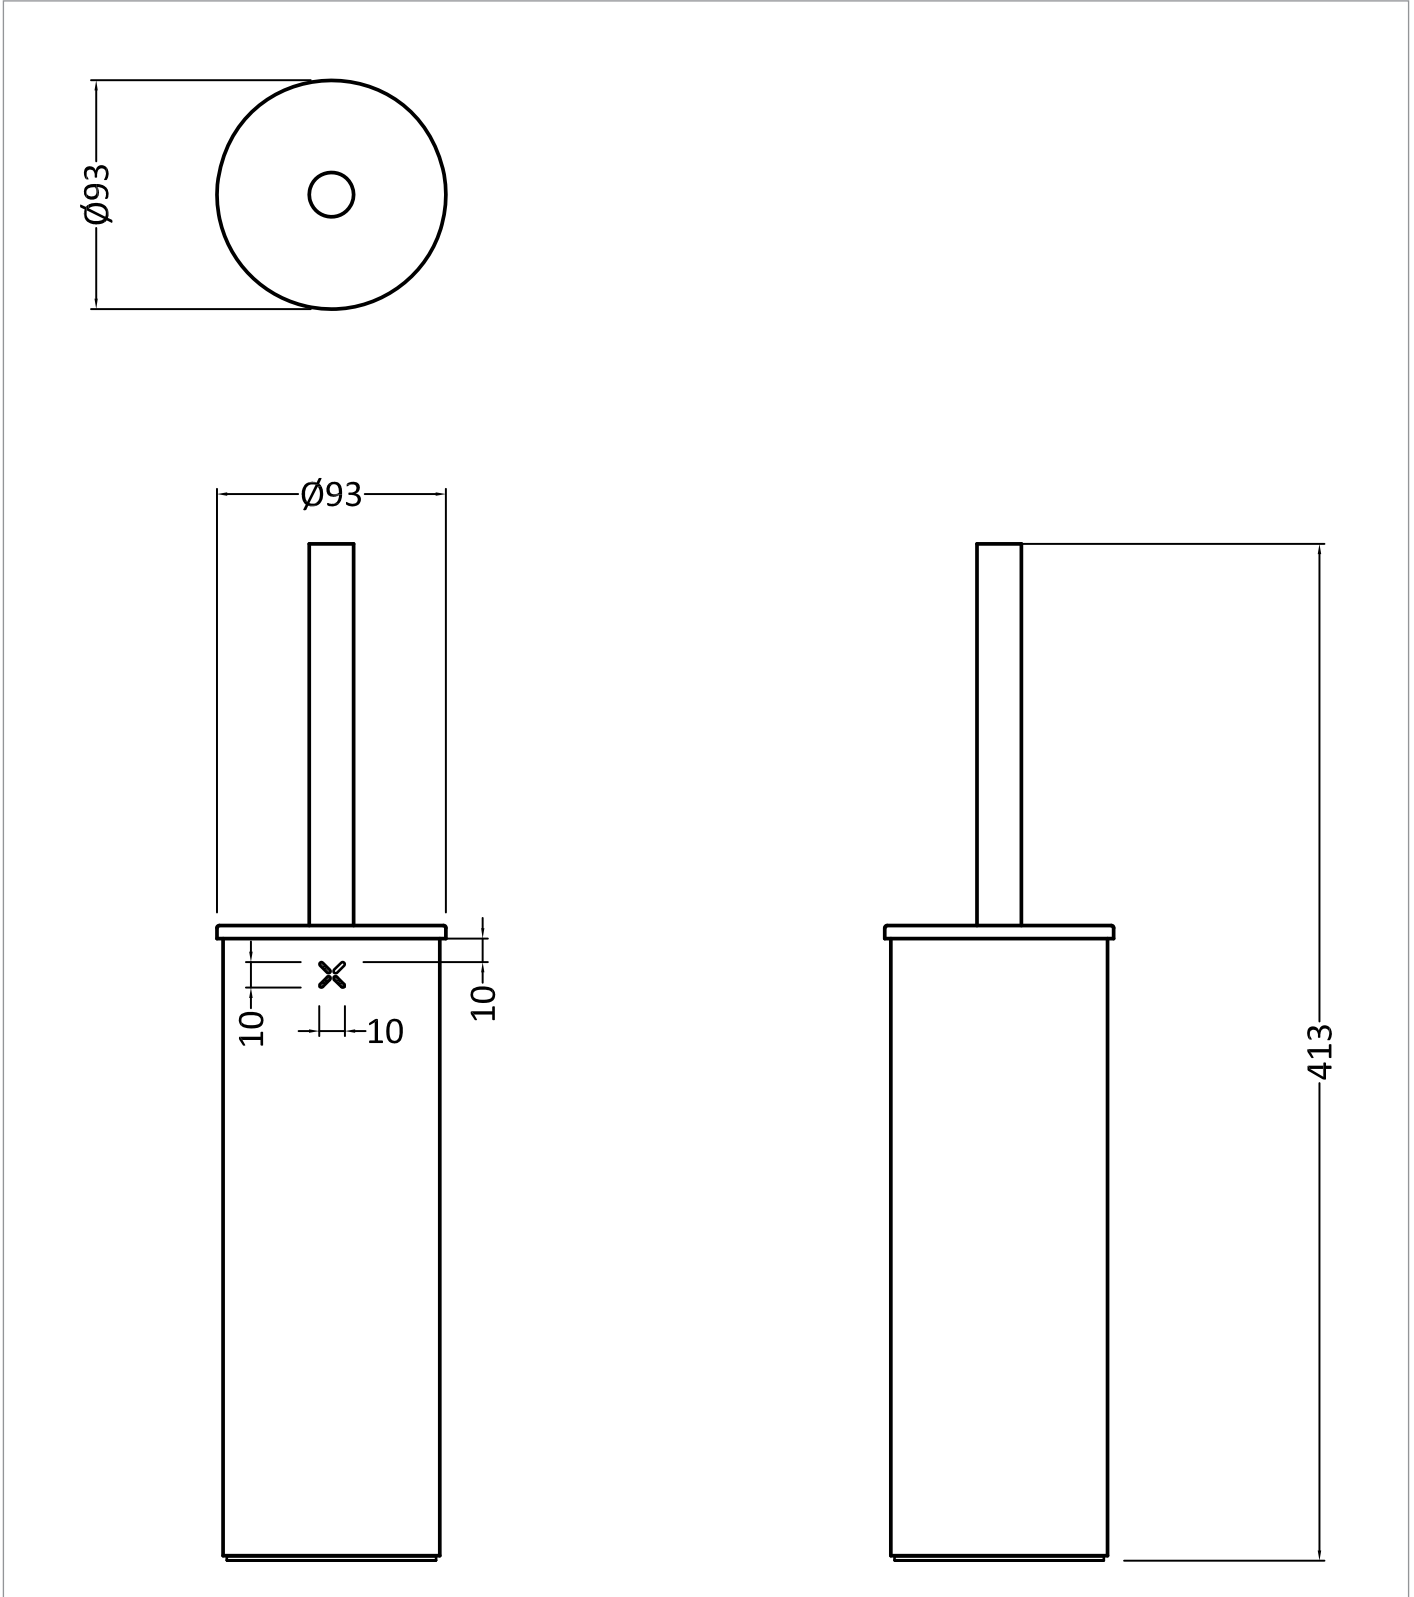

## WEBSITE LINK

[Click Here](#)

CATEGORY	Accessories
WARRANTY DETAILS	15 Years
COLOUR	Matt Black
FINISH APPLICATION	Immersion Plating
PRIMARY MATERIAL	304 Stainless Steel
SECONDARY MATERIAL	Brass
INSTALL TYPE	Floor Standing
PRODUCT WIDTH MM	93
PRODUCT HEIGHT MM	413
PRODUCT DEPTH MM	93
PRODUCT NET WEIGHT KG	1.3

## TECHNICAL DIMENSIONS

Dimensions in mm unless otherwise specified.

Tolerances (per material type) apply.