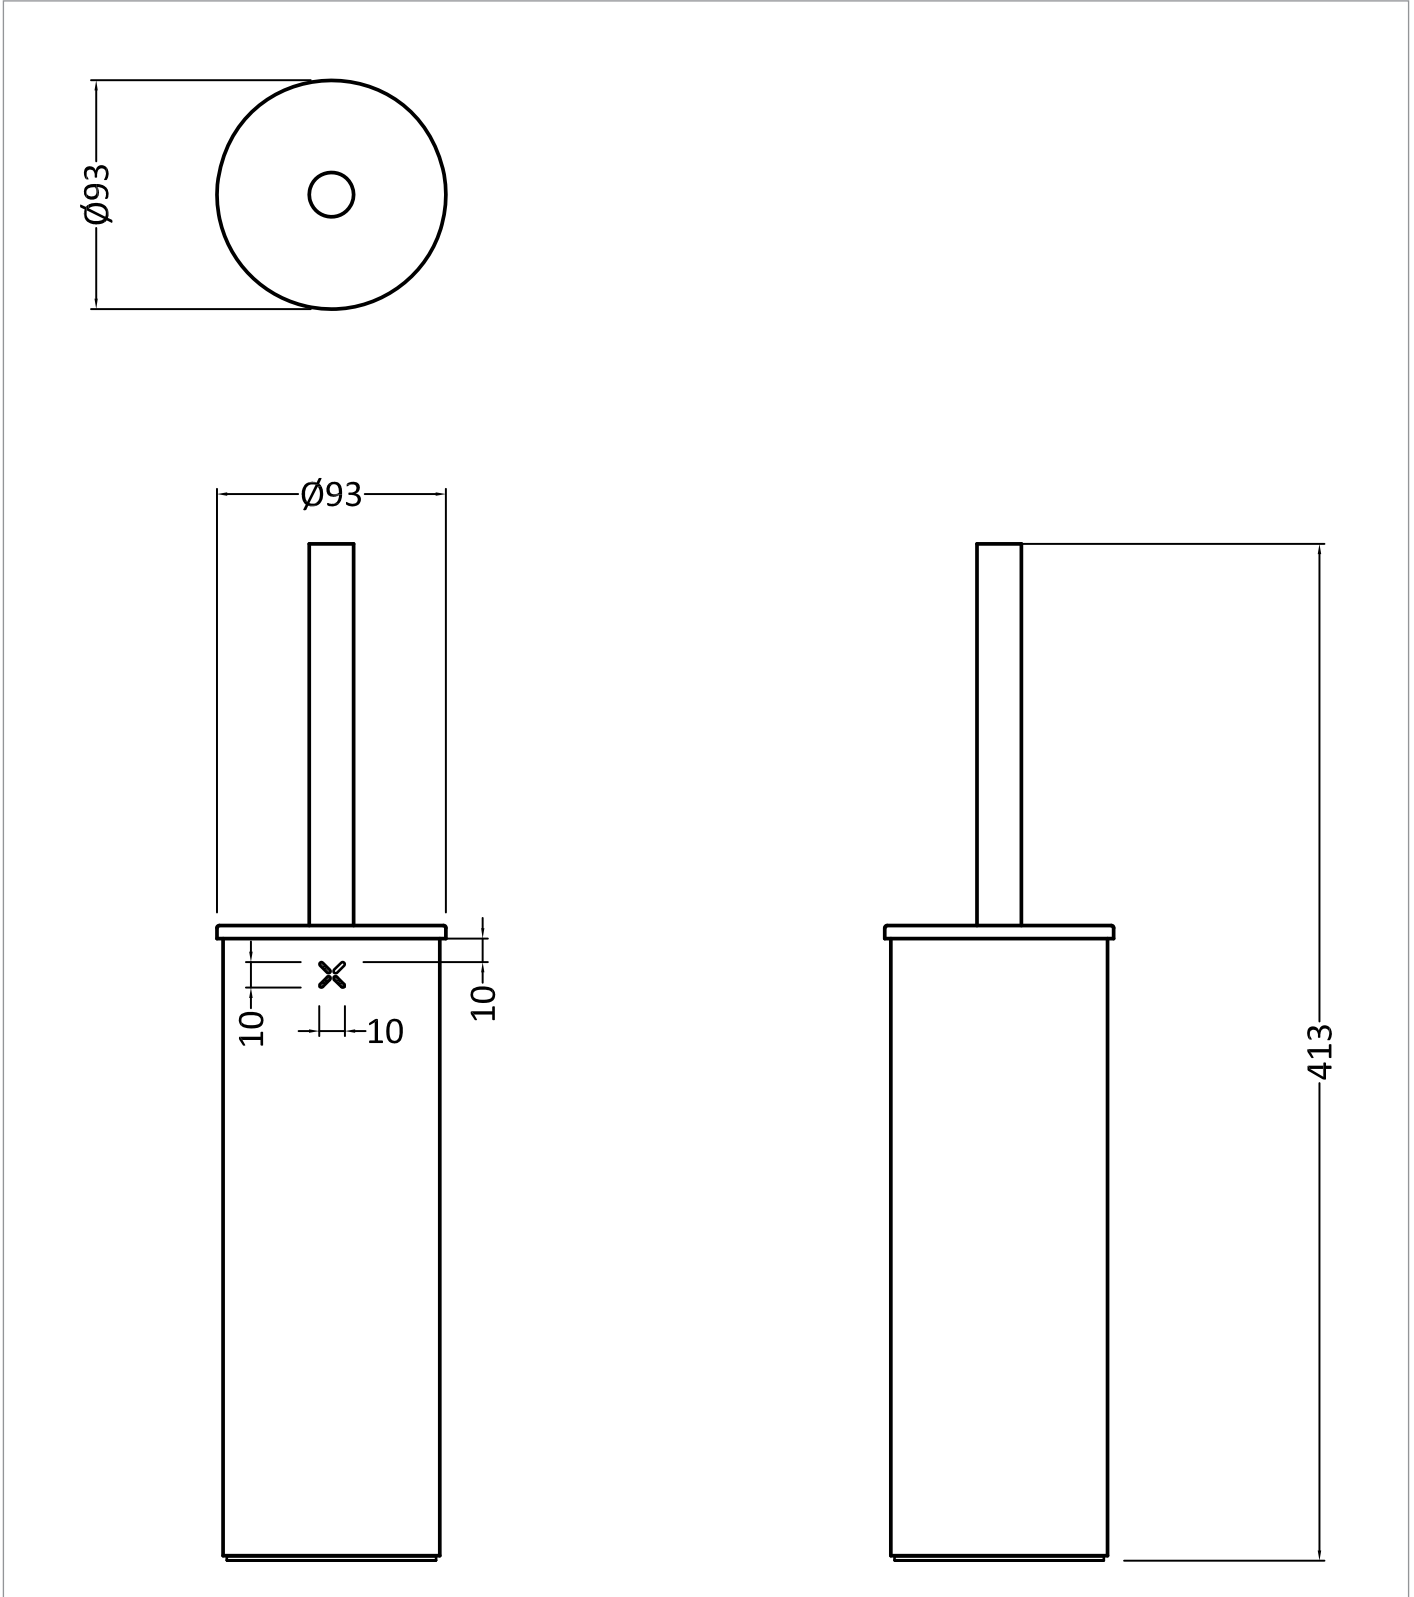

## WEBSITE LINK

[Click Here](#)

CATEGORY	Accessories
WARRANTY DETAILS	15 Years
COLOUR	Slate
FINISH APPLICATION	PVD
PRIMARY MATERIAL	304 Stainless Steel
SECONDARY MATERIAL	Brass
INSTALL TYPE	Floor Standing
PRODUCT WIDTH MM	93
PRODUCT HEIGHT MM	413
PRODUCT DEPTH MM	93
PRODUCT NET WEIGHT KG	1.3

## TECHNICAL DIMENSIONS

Dimensions in mm unless otherwise specified.

Tolerances (per material type) apply.