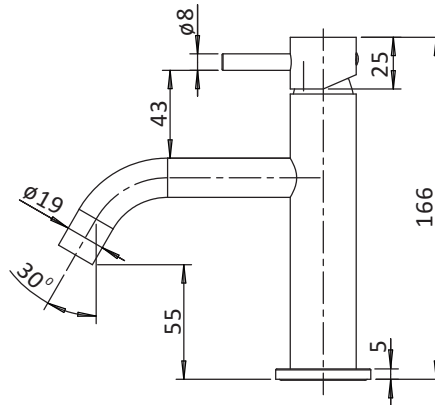

## WEBSITE LINK

[Click Here](#)

CATEGORY	Brassware
WARRANTY DETAILS	15 Years
COLOUR	Brushed Brass
FINISH APPLICATION	PVD
PRIMARY MATERIAL	Brass
INSTALL TYPE	Deck Mounted
PRODUCT WIDTH MM	46
PRODUCT HEIGHT MM	166
PRODUCT LENGTH MM	151
PRODUCT NET WEIGHT KG	0.9
MINIMUM PRESSURE (BAR)	1
MAX WORKING PRESSURE (BAR)	5

APPROVAL	WRAS - 2401903
NUMBER OF OUTLETS	1
NUMBER OF FUNCTIONS	1
SWIVEL SPOUT	No
FLOW REGULATOR	Neoperl Aerator
WASTE INCLUDED	No

PRESSURE (BAR)	0.2	0.5	1	2	3	4	5
PRIMARY FLOWRATE			3.87	5.07	4.69	4.47	4.58
HANDSET FLOWRATE							
MASSAGE FLOW RATE							
AIR FLOW RATE							
WIRE FLOW RATE							
WATERFALL FLOW RATE							
MIST FLOW RATE							
HANDSPRAY FLOW RATE							

## TECHNICAL DIMENSIONS

Dimensions in mm unless otherwise specified.

Tolerances (per material type) apply.