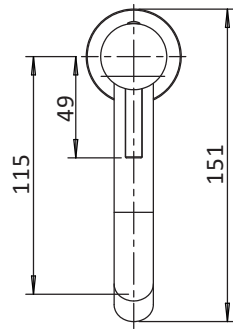

## WEBSITE LINK

[Click Here](#)

CATEGORY	Brassware
WARRANTY DETAILS	15 Years
COLOUR	Brushed Brass
FINISH APPLICATION	PVD
PRIMARY MATERIAL	Brass
INSTALL TYPE	Deck Mounted
PRODUCT WIDTH MM	46
PRODUCT HEIGHT MM	166
PRODUCT LENGTH MM	151
PRODUCT NET WEIGHT KG	0.9
MINIMUM PRESSURE (BAR)	1
MAX WORKING PRESSURE (BAR)	5

APPROVAL	WRAS - 2401903
NUMBER OF OUTLETS	1
NUMBER OF FUNCTIONS	1
SWIVEL SPOUT	No
FLOW REGULATOR	Neoperl Aerator
WASTE INCLUDED	No

PRESSURE (BAR)	0.2	0.5	1	2	3	4	5
PRIMARY FLOWRATE			3.87	5.07	4.69	4.47	4.58
HANDSET FLOWRATE							
MASSAGE FLOW RATE							
AIR FLOW RATE							
WIRE FLOW RATE							
WATERFALL FLOW RATE							
MIST FLOW RATE							
HANDSPRAY FLOW RATE							

## TECHNICAL DIMENSIONS

Dimensions in mm unless otherwise specified.

Tolerances (per material type) apply.