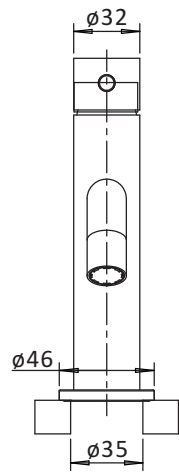

## WEBSITE LINK

[Click Here](#)

CATEGORY	Brassware
WARRANTY DETAILS	15 Years
COLOUR	Brushed Brass
FINISH APPLICATION	PVD
PRIMARY MATERIAL	Brass
INSTALL TYPE	Deck Mounted
PRODUCT WIDTH MM	46
PRODUCT HEIGHT MM	166
PRODUCT LENGTH MM	151
PRODUCT NET WEIGHT KG	0.9
MINIMUM PRESSURE (BAR)	1
MAX WORKING PRESSURE (BAR)	5

APPROVAL	WRAS - 2401903
NUMBER OF OUTLETS	1
NUMBER OF FUNCTIONS	1
SWIVEL SPOUT	No
FLOW REGULATOR	Neoperl Aerator
WASTE INCLUDED	No

PRESSURE (BAR)	0.2	0.5	1	2	3	4	5
PRIMARY FLOWRATE			3.87	5.07	4.69	4.47	4.58
HANDSET FLOWRATE							
MASSAGE FLOW RATE							
AIR FLOW RATE							
WIRE FLOW RATE							
WATERFALL FLOW RATE							
MIST FLOW RATE							
HANDSPRAY FLOW RATE							

## TECHNICAL DIMENSIONS

Dimensions in mm unless otherwise specified.

Tolerances (per material type) apply.