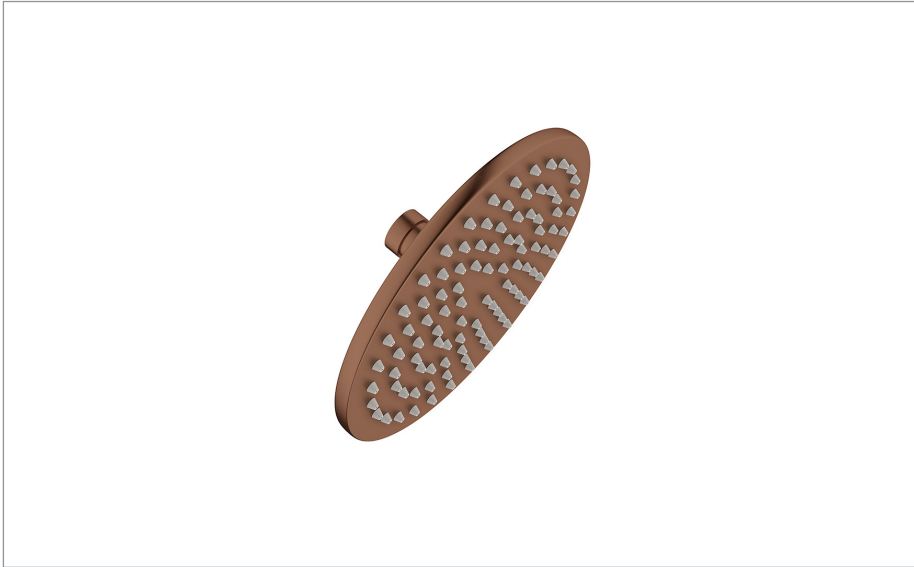

PRODUCT DATA SHEET

PRODUCT CODE

PRO200BZ

RANGE

MPRO

DESCRIPTION

MPRO 200mm Fixed Head Brushed Bronze

CATEGORY	Brassware
WARRANTY DETAILS	15 Years
COLOUR	Brushed Bronze
FINISH APPLICATION	PVD
PRIMARY MATERIAL	Brass
INSTALL TYPE	Wall Mounted/Ceiling Mounted
PRODUCT WIDTH MM	200
PRODUCT HEIGHT MM	58
PRODUCT LENGTH MM	200
PRODUCT NET WEIGHT KG	0.9
MINIMUM PRESSURE (BAR)	0.5
MAX WORKING PRESSURE (BAR)	5

APPROVAL	KIWA -2312748
NUMBER OF OUTLETS	1
NUMBER OF FUNCTIONS	1
SWIVEL SPOUT	No
INLET CONNECTIONS THREAD	G1/2"
WASTE INCLUDED	No
ANTI-SCALD	No
ENERGY SAVING	No

PRESSURE (BAR)	0.2	0.5	1	2	3	4	5
PRIMARY FLOWRATE	11.16	12.75	16.48	23.31	26.58	31.36	35.39
HANDSET FLOWRATE							
MESSAGE FLOW RATE							
AIR FLOW RATE							
WIRE FLOW RATE							
WATERFALL FLOW RATE							
MIST FLOW RATE							
HANDSPRAY FLOW RATE							