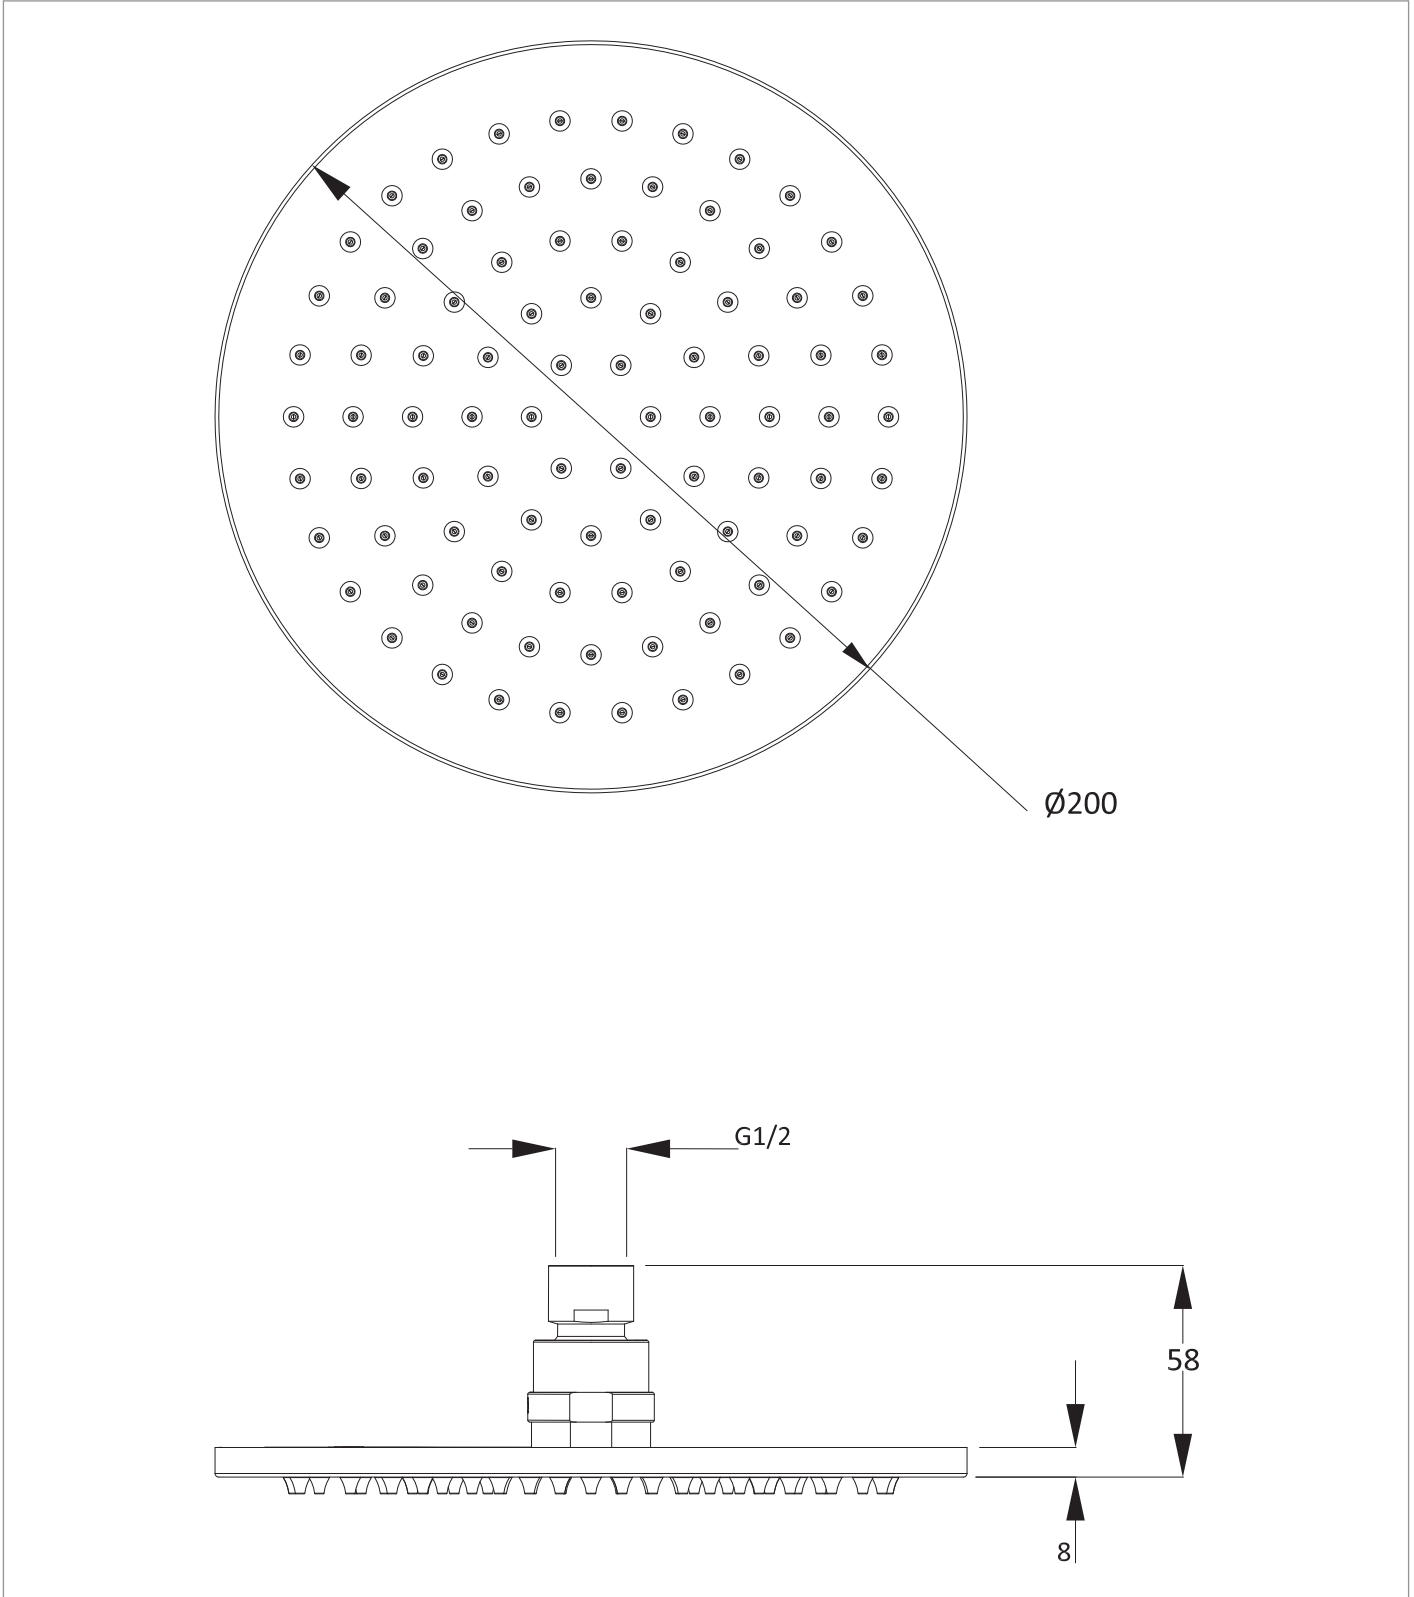

PRODUCT DATA SHEET

PRODUCT CODE

PRO200BZ

RANGE

MPRO

DESCRIPTION

MPRO 200mm Fixed Head Brushed Bronze

CATEGORY	Brassware
WARRANTY DETAILS	15 Years
COLOUR	Brushed Bronze
FINISH APPLICATION	PVD
PRIMARY MATERIAL	Brass
INSTALL TYPE	Wall Mounted/Ceiling Mounted
PRODUCT WIDTH MM	200
PRODUCT HEIGHT MM	58
PRODUCT LENGTH MM	200
PRODUCT NET WEIGHT KG	0.9
MINIMUM PRESSURE (BAR)	0.5
MAX WORKING PRESSURE (BAR)	5

APPROVAL	KIWA -2312748
NUMBER OF OUTLETS	1
NUMBER OF FUNCTIONS	1
SWIVEL SPOUT	No
INLET CONNECTIONS THREAD	G1/2"
WASTE INCLUDED	No
ANTI-SCALD	No
ENERGY SAVING	No

PRESSURE (BAR)	0.2	0.5	1	2	3	4	5
PRIMARY FLOWRATE	11.16	12.75	16.48	23.31	26.58	31.36	35.39
HANDSET FLOWRATE							
MESSAGE FLOW RATE							
AIR FLOW RATE							
WIRE FLOW RATE							
WATERFALL FLOW RATE							
MIST FLOW RATE							
HANDSPRAY FLOW RATE							

TECHNICAL DIMENSIONS

Dimensions in mm unless otherwise specified.

Tolerances (per material type) apply.

SPARES LIST

Only the parts labelled are available as spares.

NO SPARES AVAILABLE