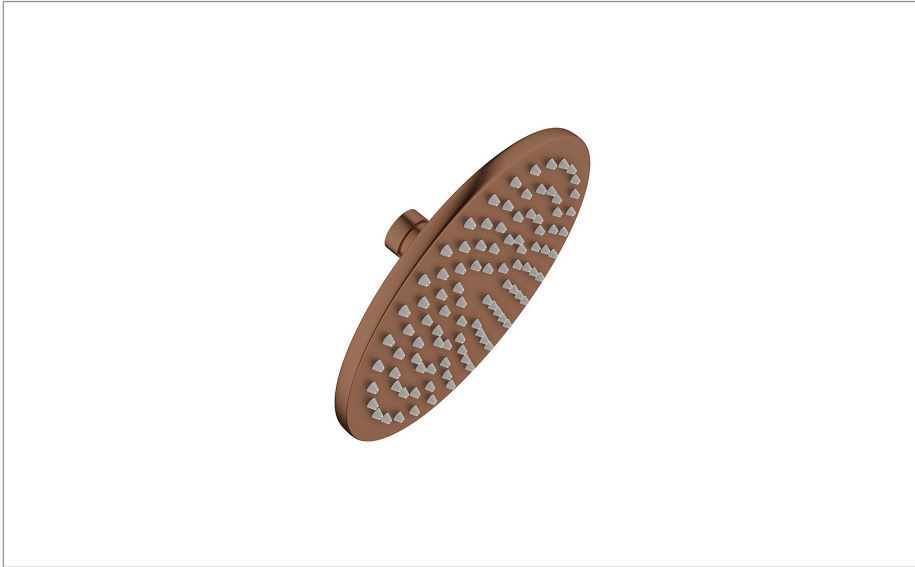

PRODUCT DATA SHEET

PRODUCT CODE

PRO200BZ

RANGE

MPRO

DESCRIPTION

MPRO 200mm Fixed Head Brushed Bronze

WEBSITE LINK

[Click Here](#)

CATEGORY	Brassware
WARRANTY DETAILS	15 Years
COLOUR	Brushed Bronze
FINISH APPLICATION	PVD
PRIMARY MATERIAL	Brass
INSTALL TYPE	Wall Mounted/Ceiling Mounted
PRODUCT WIDTH MM	200
PRODUCT HEIGHT MM	58
PRODUCT LENGTH MM	200
PRODUCT NET WEIGHT KG	0.9
MINIMUM PRESSURE (BAR)	0.5
MAX WORKING PRESSURE (BAR)	5

APPROVAL	KIWA -2312748
NUMBER OF OUTLETS	1
NUMBER OF FUNCTIONS	1
SWIVEL SPOUT	No
INLET CONNECTIONS THREAD	G1/2"
WASTE INCLUDED	No
ANTI-SCALD	No
ENERGY SAVING	No

PRESSURE (BAR)	0.2	0.5	1	2	3	4	5
PRIMARY FLOWRATE	11.16	12.75	16.48	23.31	26.58	31.36	35.39
HANDSET FLOWRATE							
MESSAGE FLOW RATE							
AIR FLOW RATE							
WIRE FLOW RATE							
WATERFALL FLOW RATE							
MIST FLOW RATE							
HANDSPRAY FLOW RATE							