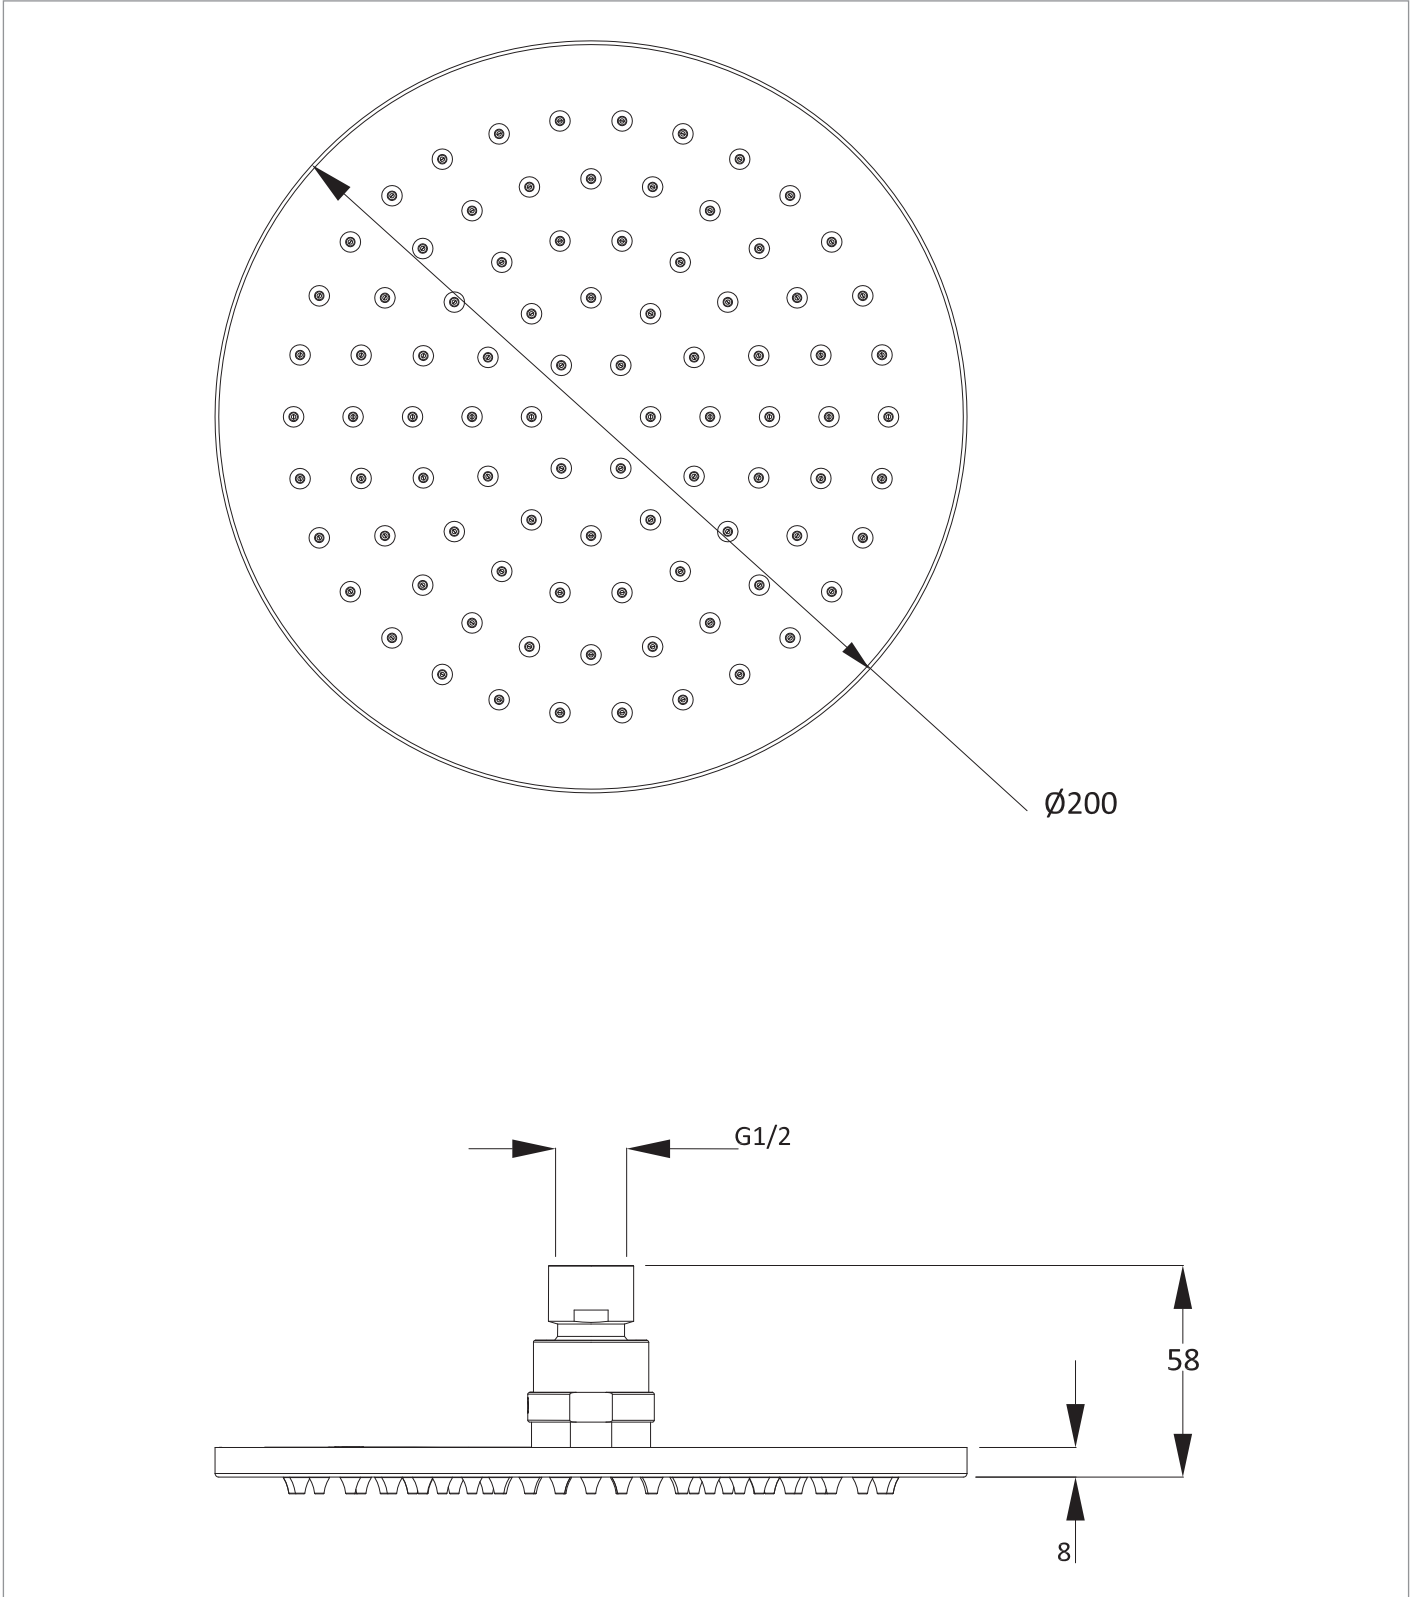

PRODUCT DATA SHEET

PRODUCT CODE

PRO200BZ

RANGE

MPRO

DESCRIPTION

MPRO 200mm Fixed Head Brushed Bronze

WEBSITE LINK

[Click Here](#)

CATEGORY	Brassware
WARRANTY DETAILS	15 Years
COLOUR	Brushed Bronze
FINISH APPLICATION	PVD
PRIMARY MATERIAL	Brass
INSTALL TYPE	Wall Mounted/Ceiling Mounted
PRODUCT WIDTH MM	200
PRODUCT HEIGHT MM	58
PRODUCT LENGTH MM	200
PRODUCT NET WEIGHT KG	0.9
MINIMUM PRESSURE (BAR)	0.5
MAX WORKING PRESSURE (BAR)	5

APPROVAL	KIWA -2312748
NUMBER OF OUTLETS	1
NUMBER OF FUNCTIONS	1
SWIVEL SPOUT	No
INLET CONNECTIONS THREAD	G1/2"
WASTE INCLUDED	No
ANTI-SCALD	No
ENERGY SAVING	No

PRESSURE (BAR)	0.2	0.5	1	2	3	4	5
PRIMARY FLOWRATE	11.16	12.75	16.48	23.31	26.58	31.36	35.39
HANDSET FLOWRATE							
MESSAGE FLOW RATE							
AIR FLOW RATE							
WIRE FLOW RATE							
WATERFALL FLOW RATE							
MIST FLOW RATE							
HANDSPRAY FLOW RATE							

TECHNICAL DIMENSIONS

Dimensions in mm unless otherwise specified.

Tolerances (per material type) apply.

SPARES LIST

Only the parts labelled are available as spares.

NO SPARES AVAILABLE