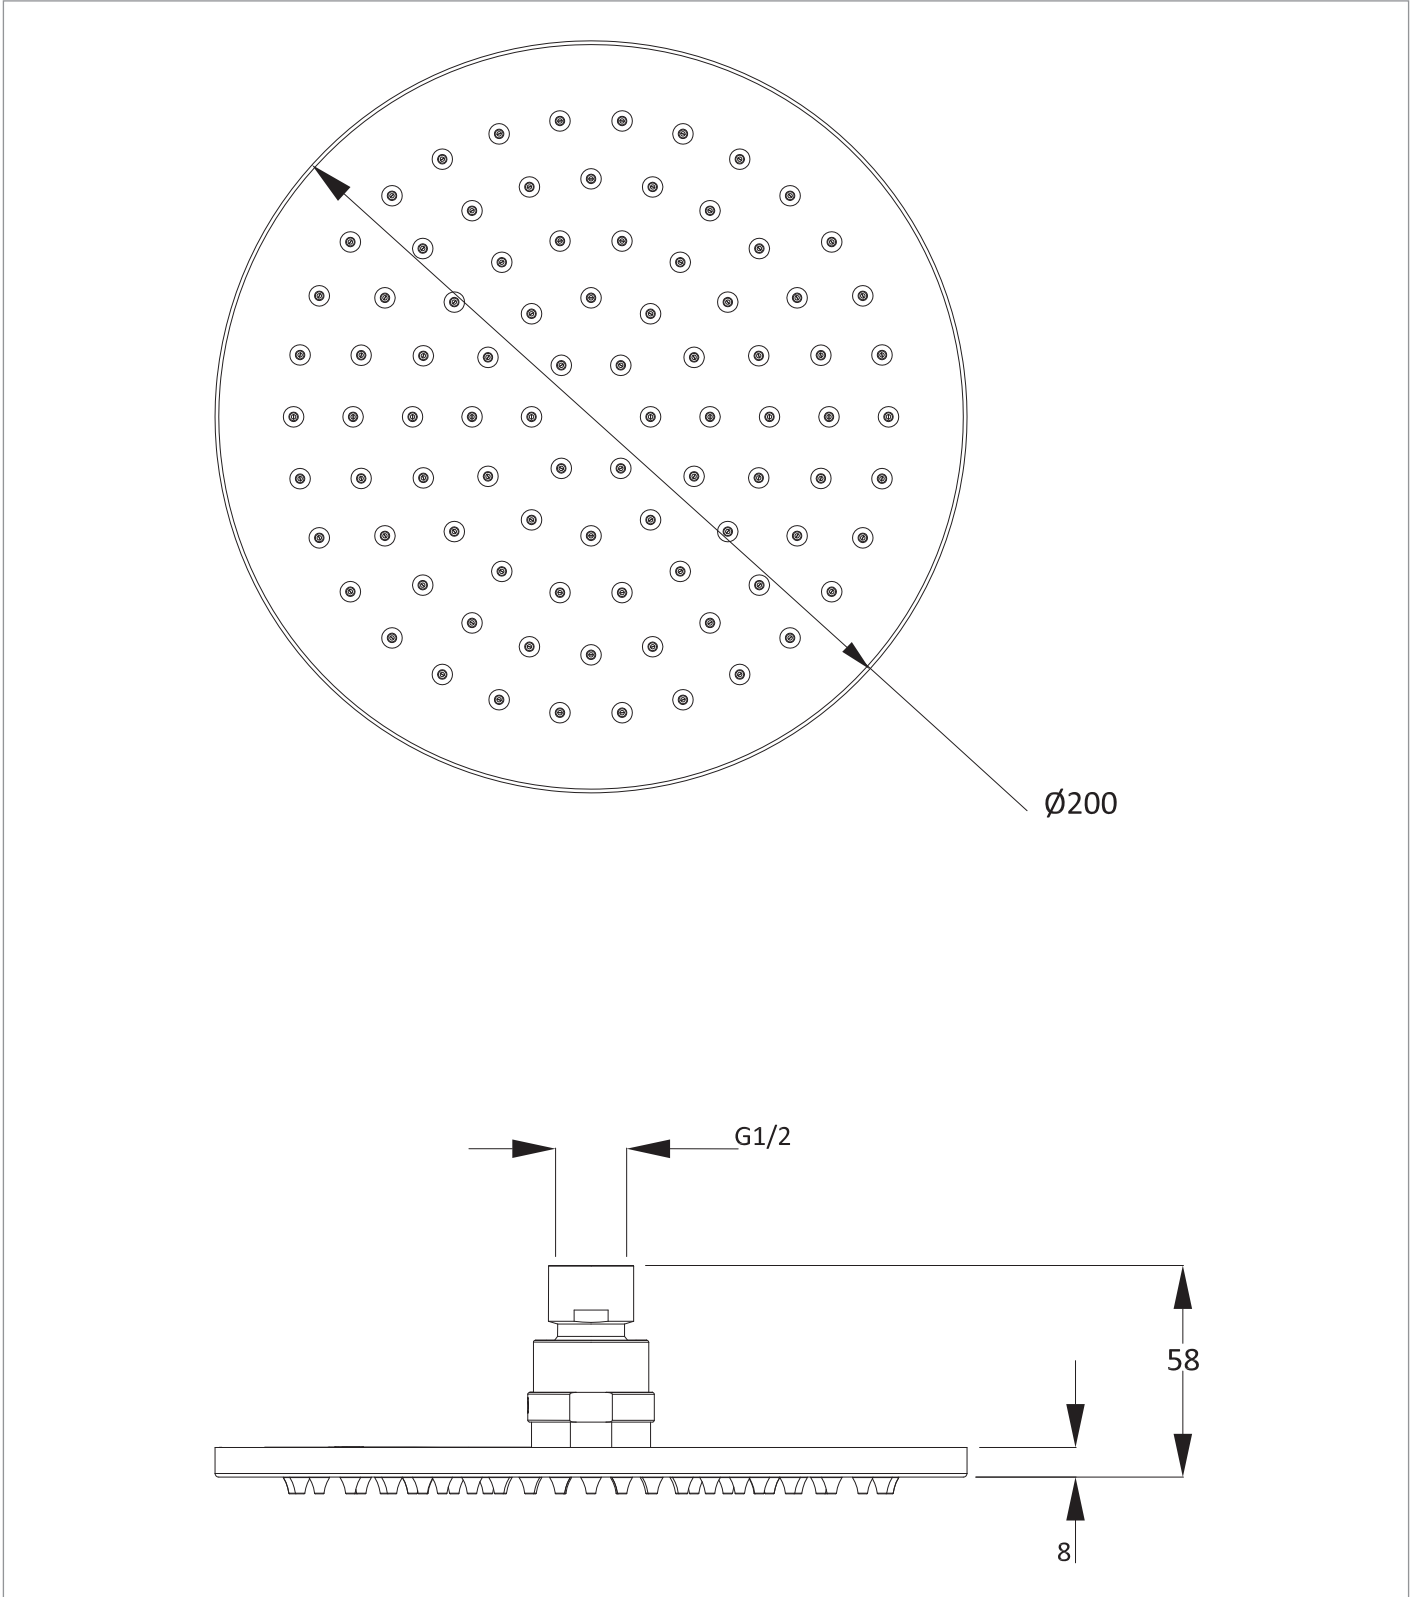

PRODUCT DATA SHEET

PRODUCT CODE

PRO200T

RANGE

MPRO

DESCRIPTION

MPRO 200mm Fixed Head Slate

CATEGORY	Brassware
WARRANTY DETAILS	15 Years
COLOUR	Slate
FINISH APPLICATION	PVD
PRIMARY MATERIAL	Brass
INSTALL TYPE	Wall Mounted/Ceiling Mounted
PRODUCT WIDTH MM	200
PRODUCT HEIGHT MM	58
PRODUCT LENGTH MM	200
PRODUCT NET WEIGHT KG	0.9
MINIMUM PRESSURE (BAR)	0.5
MAX WORKING PRESSURE (BAR)	5

APPROVAL	KIWA -2312748
NUMBER OF OUTLETS	1
NUMBER OF FUNCTIONS	1
SWIVEL SPOUT	No
INLET CONNECTIONS THREAD	G1/2"
WASTE INCLUDED	No
ANTI-SCALD	No
ENERGY SAVING	No

PRESSURE (BAR)	0.2	0.5	1	2	3	4	5
PRIMARY FLOWRATE	11.16	12.75	16.48	23.31	26.58	31.36	35.39
HANDSET FLOWRATE							
MESSAGE FLOW RATE							
AIR FLOW RATE							
WIRE FLOW RATE							
WATERFALL FLOW RATE							
MIST FLOW RATE							
HANDSPRAY FLOW RATE							

TECHNICAL DIMENSIONS

Dimensions in mm unless otherwise specified.

Tolerances (per material type) apply.

SPARES LIST

Only the parts labelled are available as spares.

NO SPARES AVAILABLE